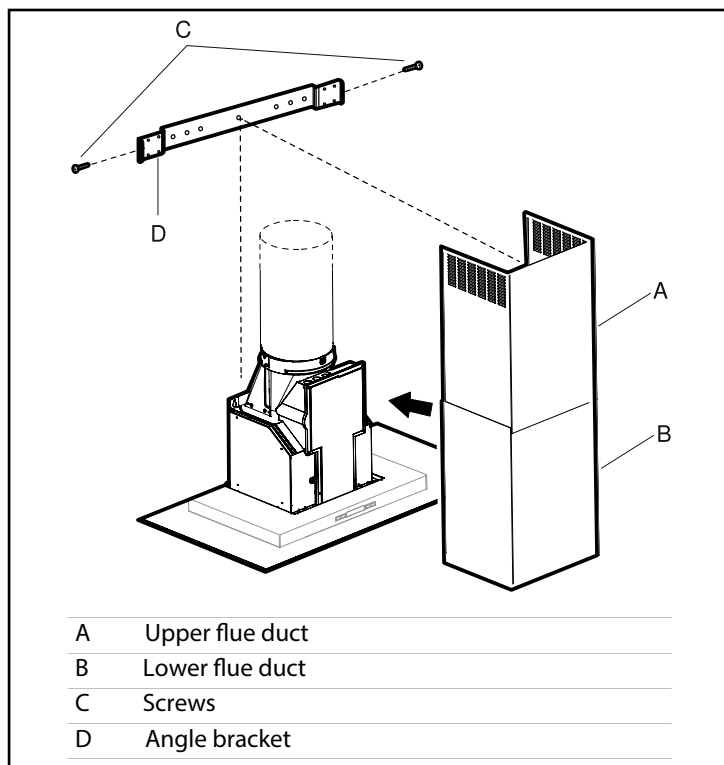

36" Glass Canopy Chimney Hood

Benchmark™ Series - Stainless Steel HCG56651UC

Installation Details

For help and assistance with Bosch accessories please call 1-800-944-2904 Mon-Fri 8am to 6pm EST

Notes: All height, width and depth dimensions are shown in inches. Please refer to installation instructions prior to making cutout. BSH reserves the absolute and unrestricted right to change product materials and specifications, at any time, without notice. Consult the product's installation instructions for final dimensional data and other details. Applicable product warranty can be found in accompanying product literature or you may contact your account manager for further details.