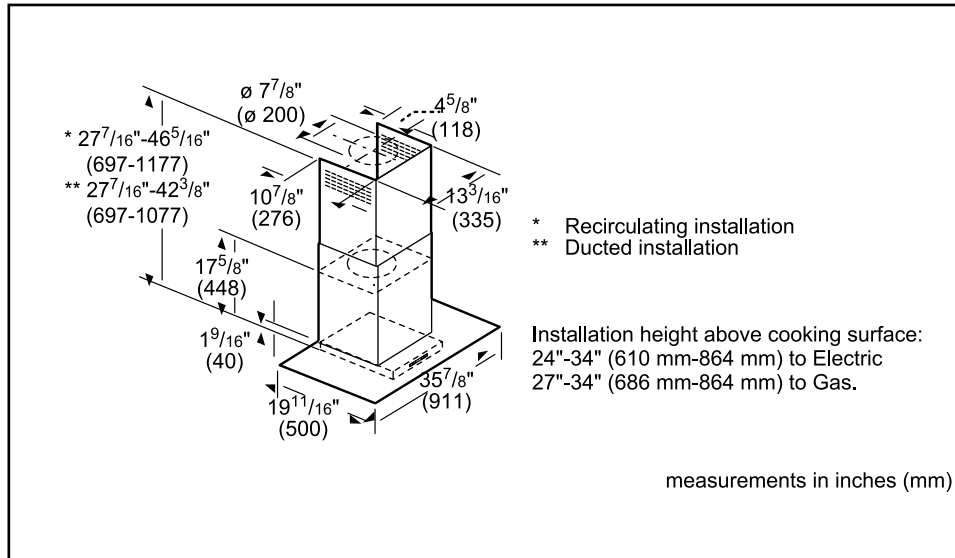

36" Glass Canopy Chimney Hood

Benchmark™ Series - Stainless Steel HCG56651UC

Installation Details

For help and assistance with Bosch accessories please call 1-800-944-2904 Mon-Fri 8am to 6pm EST

Notes: All height, width and depth dimensions are shown in inches. Please refer to installation instructions prior to making cutout. BSH reserves the absolute and unrestricted right to change product materials and specifications, at any time, without notice. Consult the product's installation instructions for final dimensional data and other details. Applicable product warranty can be found in accompanying product literature or you may contact your account manager for further details.