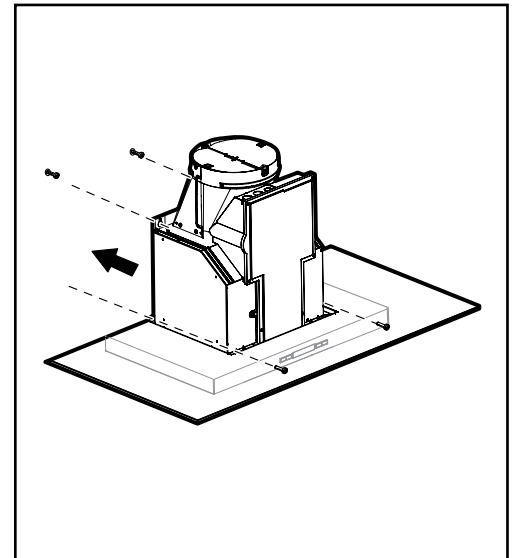

36" Glass Canopy Chimney Hood

Benchmark™ Series - Stainless Steel HCG56651UC

Installation Details

For help and assistance with Bosch accessories please call 1-800-944-2904 Mon-Fri 8am to 6pm EST

Notes: All height, width and depth dimensions are shown in inches. Please refer to installation instructions prior to making cutout. BSH reserves the absolute and unrestricted right to change product materials and specifications, at any time, without notice. Consult the product's installation instructions for final dimensional data and other details. Applicable product warranty can be found in accompanying product literature or you may contact your account manager for further details.