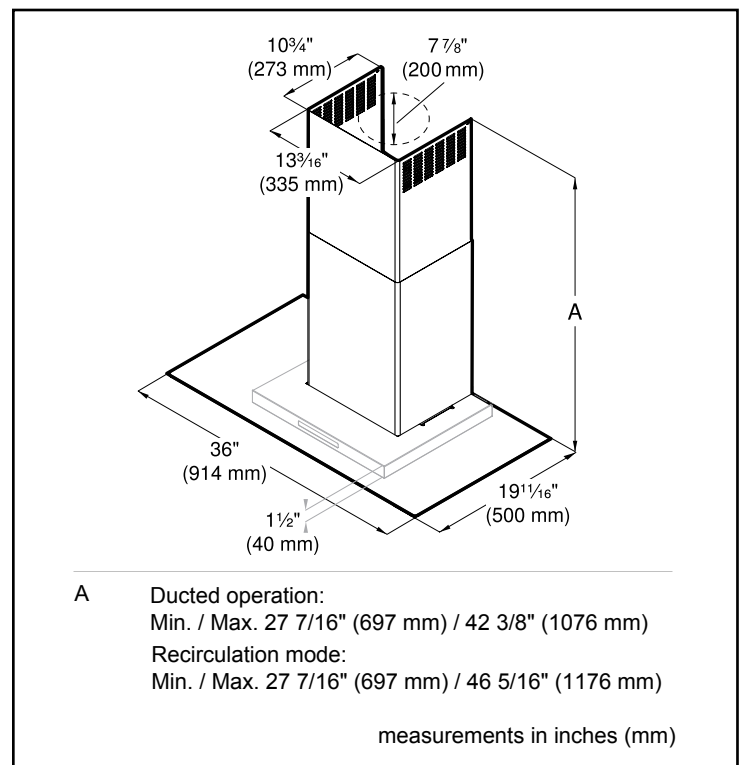

Technical Details

Volts (V)	120 V
Frequency (Hz)	60 Hz
Plug type	No plug

Dimensions & Weight

Overall appliance dimensions (width of canopy included) (HxWxD) (in.)	27 7/16" x 42 3/8" / 27 7/16" x 46 5/16" / 35 7/8" x 19 11/16"
Height of the chimney (in.)	25 7/8" x 40 13/16" / 25 7/8" x 44 3/4"
Required distance above cooktop/range cooking surface	24" Electric / 30" Gas
Diameter of air duct (in.) top	8"
Net weight (lbs)	54 lbs

36" Glass Canopy Chimney Hood

Benchmark™ Series - Stainless Steel HCG56651UC

Installation Details

For help and assistance with Bosch accessories please call 1-800-944-2904 Mon-Fri 8am to 6pm EST

Notes: All height, width and depth dimensions are shown in inches. Please refer to installation instructions prior to making cutout. BSH reserves the absolute and unrestricted right to change product materials and specifications, at any time, without notice. Consult the product's installation instructions for final dimensional data and other details. Applicable product warranty can be found in accompanying product literature or you may contact your account manager for further details.