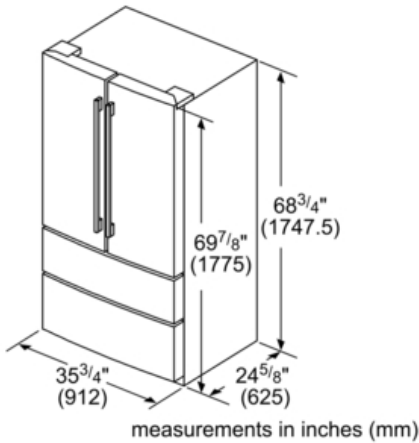

Fridge-Freezer-Combination

36" Counter Depth French Door Bottom Freezer

800 Series - Stainless Steel B21CL81SNS

Drawers can be pulled out with door open 90°. Drawers can be taken out with door completely opened.