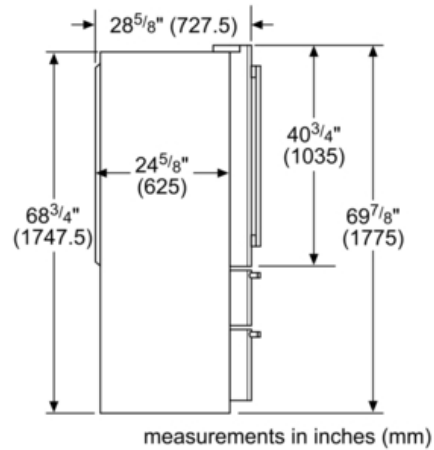

Fridge-Freezer-Combination

36" Counter Depth French Door Bottom Freezer

800 Series - Stainless Steel B21CL81SNS

Drawers can be pulled out with door open 90°. Drawers can be taken out with door completely opened.