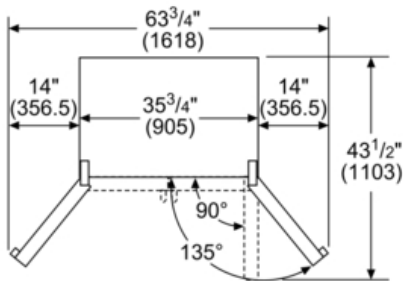

Fridge-Freezer-Combination

36" Counter Depth French Door Bottom Freezer

800 Series - Stainless Steel B21CL81SNS

Drawers can be pulled out with door open 90°. Drawers can be taken out with door completely opened.