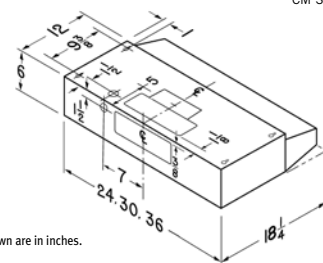

QT Series

GP Series

BP Series

CM Series

Dimensions shown are in inches.

Broan QT, GP, BP and CM Series

Perfect for replacement as well as new installations, this powerful convertible Basic Performance range hood is ideal for use with any electric range.

SPECIFICATIONS

SERIES	WIDTH	STAINLESS STEEL	WHITE	WHITE W/ BLACK TRIM	BLACK	ALMOND	LIGHTING	CONTROL	CFM (vert.)	SONES (vert.)	INSTALLATION TYPE
QT	30"	QT230SSN	QT230WWN	—	QT230BLN	QT230AAN	2 x 40 W 2 intensities including night light	Rotary control for variable speed selection	210	5.0	3 1/4" x 10" (V.H.) 7" round*, non-ducted
	36"	QT236SSN	QT236WWN	—	QT236BLN	—	210		5.0		
GP	24"	GP124SSN	GP124WWN	GP124WHN	—	GP124ALN	1 x 75 W 2 intensities	Rotary control for variable speed selection	190	7.0	3 1/4" x 10" (V.H.) 7" round*, non-ducted
	30"	GP130SSN	GP130WWN	GP130WHN	—	GP130ALN	190		7.0		
BP	24"	BP124SSN	—	BP124WHN	BP124BLN	BP124ALN	1 x 75 W 1 intensity	Rocker switch 2 speeds	180	7.5	3 1/4" x 10" (V.H.) 7" round*, non-ducted
	30"	BP130SSN	BP130WWN	BP130WHN	BP130BLN	BP130ALN	180		7.5		
CM	24"	CM124SSN	—	—	—	—	1 x 75 W 1 intensity	Rocker switch 2 speeds	160	6.5	3 1/4" x 10" (V.H.) 7" round*
	30"	CM130SSN	CM130WWN	—	—	—	160		6.5		