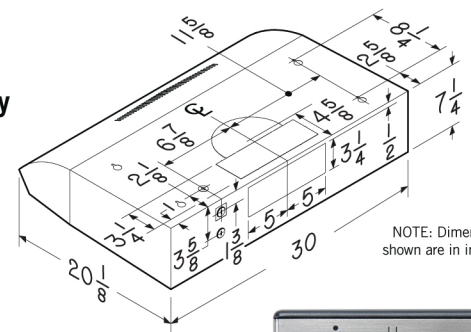

NOTE: Dimensions shown are in inches.

SPECIFICATIONS

WIDTH	STAINLESS STEEL	WHITE	BLACK	VOLTS	AMP	CFM Max/Min	SONES Max/Min	DUCT	REMOTE CONTROL
30"	QP230SSC	QP230WWC	QP230BLC	120	2.8	350/100	5/0.6	3¼" x 10", 7" round	-
30"	QP330SSC	QP330WWC	QP330BLC	120	3.3	450/100	7/0.3	3¼" x 10", 7" round	Yes (optional)