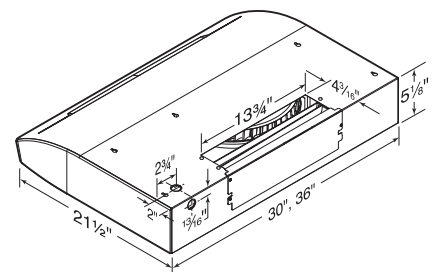

OPTIONS

SV06265	Replacement Aluminum Filter 30"
SV06266	Replacement Aluminum Filter 36"

EXCLUSIVE LIGHTING

IMPROVES LIGHT OUTPUT BY 25%

↑ 25%

IMPROVES ENERGY EFFICIENCY BY 88%

88% ⚡

DISTRIBUTES LIGHT ON COOK SURFACES 6 TIMES BETTER

6X