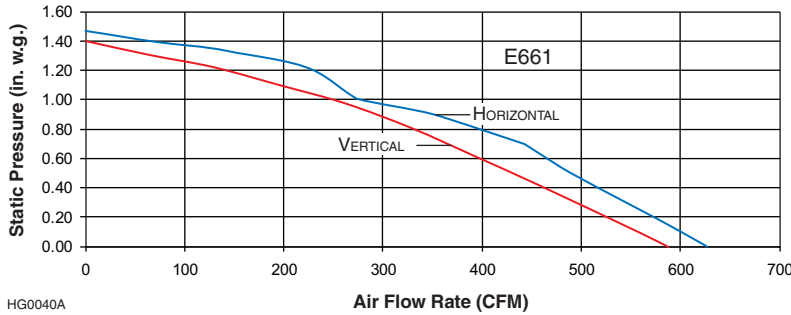

SPECIFICATIONS

MODEL	E661	E661LS
VOLTS	120 VAC	120 VAC
HZ	60	60
AMPS	2.4	2.4
CFM (BOOST)	550	280
CFM (LOW SPEED)	120	110
SONES (BOOST)	8.5	8.5
SONES (LOW SPEED)	<0.3	1.10
DUCTING SIZE	3¼" x 10"	3¼" x 10"
2 LED MODULES	120 V, 5.5 W	120 V, 5.5 W
WARRANTY	1 YEAR	1 YEAR

DIMENSIONS

AIR FLOW PERFORMANCE

HG0040A

HG0039A

HVI-2100 CERTIFIED RATINGS comply with new testing technologies and procedures prescribed by the Home Ventilating Institute, for off-the-shelf products, as they are available to consumers. Product performance is rated at 0.1 in. static pressure, based on tests conducted in AMCA's state-of-the-art test laboratory. Sones are a measure of humanly-perceived loudness, based on laboratory measurements.