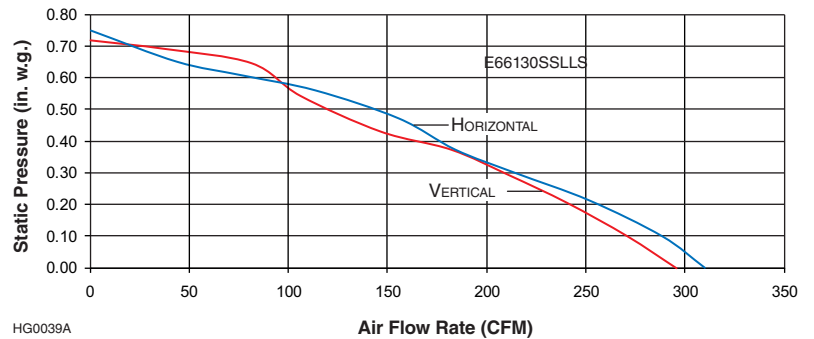

SPECIFICATIONS

MODEL	E661	E661LS
VOLTS	120 VAC	120 VAC
HZ	60	60
AMPS	2.4	2.4
CFM (BOOST)	550	280
CFM (LOW SPEED)	120	110
SONES (BOOST)	8.5	8.5
SONES (LOW SPEED)	<0.3	1.10
DUCTING SIZE	3¼" x 10"	3¼" x 10"
2 LED MODULES	120 V, 5.5 W	120 V, 5.5 W
WARRANTY	1 YEAR	1 YEAR

DIMENSIONS

AIR FLOW PERFORMANCE

HG0040A

HG0039A

HVI-2100 CERTIFIED RATINGS comply with new testing technologies and procedures prescribed by the Home Ventilating Institute, for off-the-shelf products, as they are available to consumers. Product performance is rated at 0.1 in. static pressure, based on tests conducted in AMCA's state-of-the-art test laboratory. Sones are a measure of humanly-perceived loudness, based on laboratory measurements.