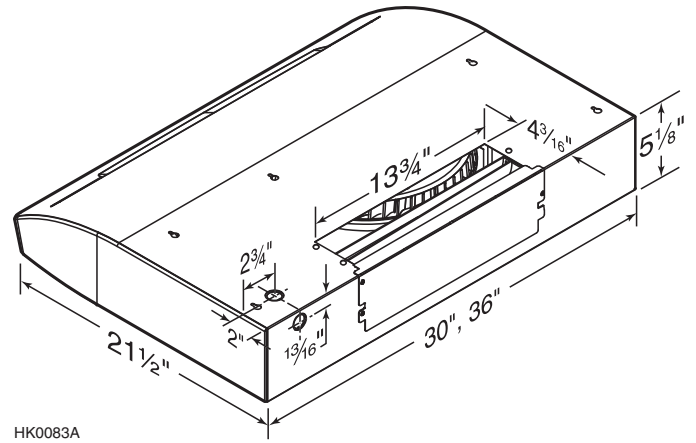

SPECIFICATIONS

MODEL	E661	E661LS
VOLTS	120 VAC	120 VAC
HZ	60	60
AMPS	2.4	2.4
CFM (BOOST)	550	280
CFM (LOW SPEED)	120	110
SONES (BOOST)	8.5	8.5
SONES (LOW SPEED)	<0.3	1.10
DUCTING SIZE	3¼" x 10"	3¼" x 10"
2 LED MODULES	120 V, 5.5 W	120 V, 5.5 W
WARRANTY	1 YEAR	1 YEAR

DIMENSIONS

AIR FLOW PERFORMANCE

HG0040A

HG0039A

HVI-2100 CERTIFIED RATINGS comply with new testing technologies and procedures prescribed by the Home Ventilating Institute, for off-the-shelf products, as they are available to consumers. Product performance is rated at 0.1 in. static pressure, based on tests conducted in AMCA's state-of-the-art test laboratory. Sones are a measure of humanly-perceived loudness, based on laboratory measurements.