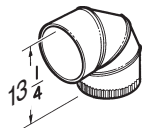

Model RM325H  
Blower /  
Rough-in  
Kit

Models  
331H & 332H  
Exterior Blowers

Model RM326H  
Blower /  
Rough-in  
Kit

Models  
335 & 336  
Exterior Blowers \* Model 336 dimensions

Model 418  
10" Round  
90° Elbow