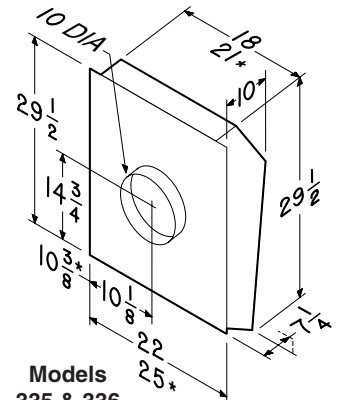

Model RM325H  
Blower /  
Rough-in  
Kit

Models  
331H & 332H  
Exterior Blowers

Model RM326H  
Blower /  
Rough-in  
Kit

Models  
335 & 336  
Exterior Blowers \* Model 336 dimensions

Model 418  
10" Round  
90° Elbow