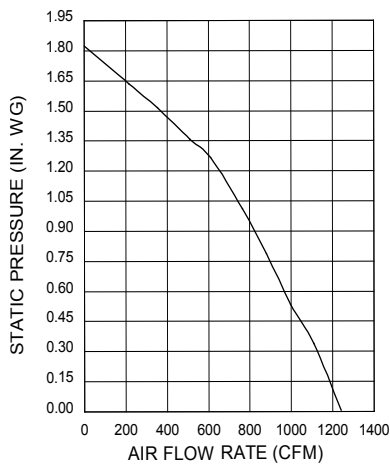

MODEL 335 EXTERIOR BLOWER