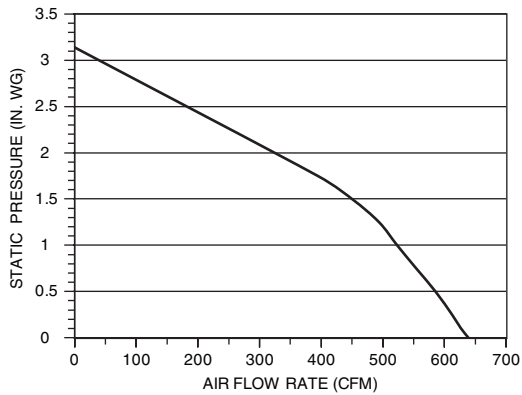

PERFORMANCE RATINGS

MODEL RM325H BLOWER