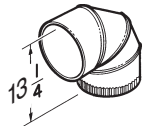

Model RM325H
Blower /
Rough-in
Kit

Models
331H & 332H
Exterior Blowers

Model RM326H
Blower /
Rough-in
Kit

Models
335 & 336
Exterior Blowers * Model 336 dimensions

Model 418
10" Round
90° Elbow

Broan-NuTone LLC Hartford, Wisconsin www.broan.com 800-558-1711
Broan-NuTone Canada Mississauga, Ontario www.broan.ca 877-896-1119