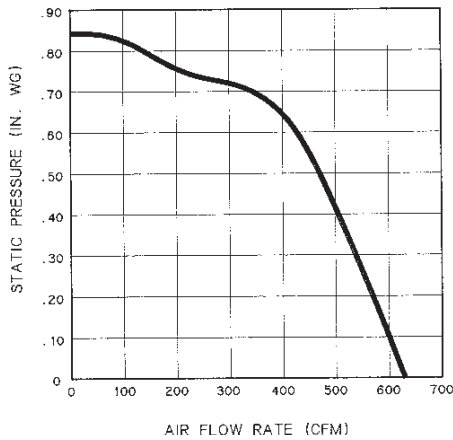

MODEL 331H EXTERIOR BLOWER