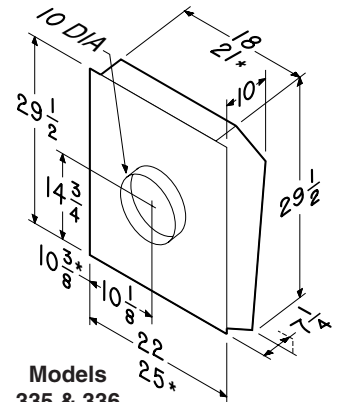

Model RM325H
Blower /
Rough-in
Kit

Models
331H & 332H
Exterior Blowers

Model RM326H
Blower /
Rough-in
Kit

Models
335 & 336
Exterior Blowers * Model 336 dimensions

Model 418
10" Round
90° Elbow

Broan-NuTone LLC Hartford, Wisconsin www.broan.com 800-558-1711
Broan-NuTone Canada Mississauga, Ontario www.broan.ca 877-896-1119