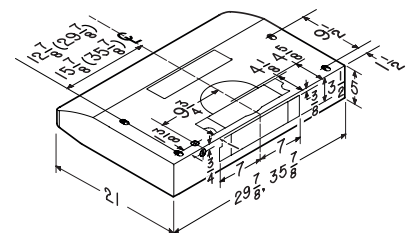

Captur™

EXCLUSIVE SYSTEM

Provides faster smoke & odor removal

3-SPEED, WHISPER TOUCH INFRARED CONTROL

3-LEVEL LIGHTING

TWO ULTRA EFFICIENCY HYBRID BAFFLE FILTERS

FILTER CLEAN REMINDER

10 MINUTE DELAY OFF SETTING

AUTOMATIC HEAT SENSOR FUNCTION