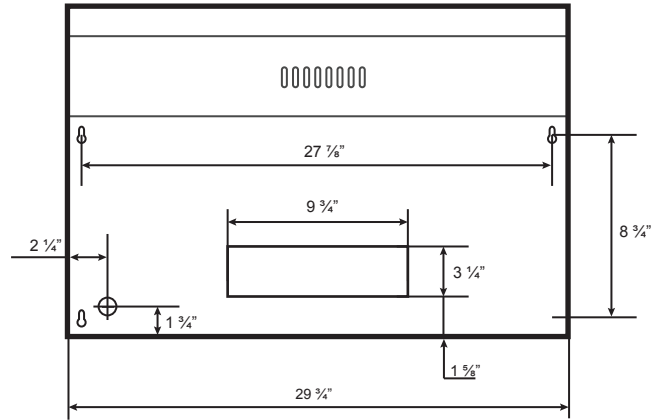

Specifications: Classic Collection - Undermount

Model: CY1011R

BOTTOM

TOP

SIDE

FRONT