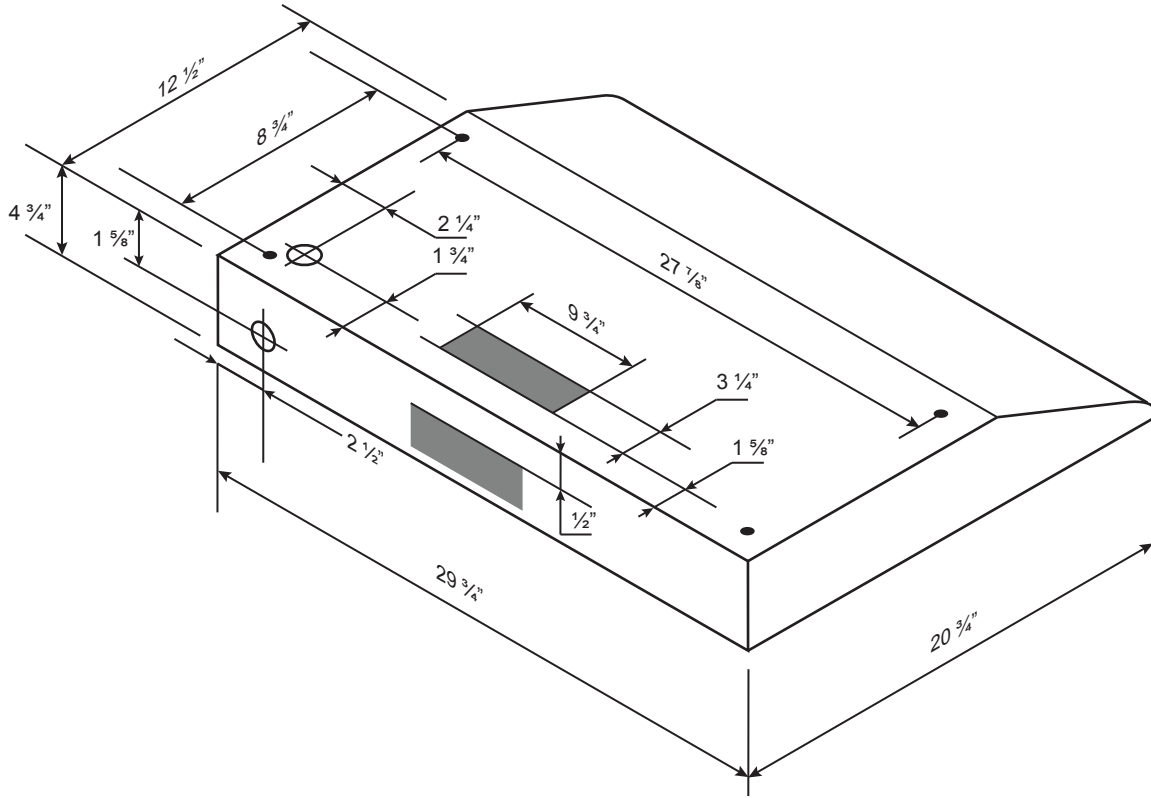

Specifications: Classic Collection - Undermount

Model: CY1011R

BOTTOM

TOP

SIDE

FRONT