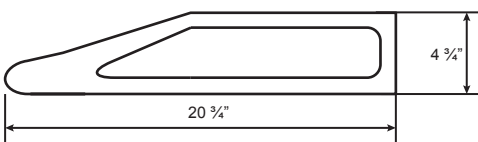

Specifications: Classic Collection - Undermount

Model: CY1011R

BOTTOM

TOP

SIDE

FRONT