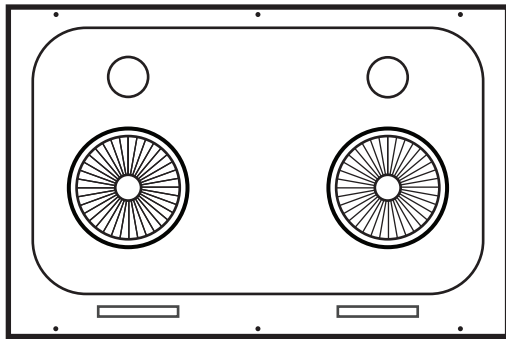

Specifications: Classic Collection - Undermount

Model: CY1011R

BOTTOM

TOP

SIDE

FRONT