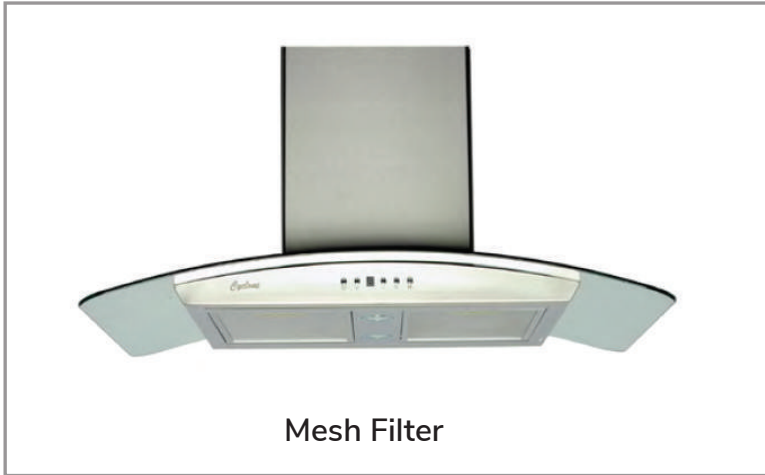

# SC(B)501 | ALITO Collection

## Wall Mount

A very stylish exhaust fan, the SC(B)501 is the perfect balance of substance and style. The graceful contour of the arched glass canopy gives an impression that is at once both modern and classic. The hood features a three-speed digital control panel, two LED lights, two mesh or baffle filters and a quiet, efficient motor. Fitted with a time-delay OFF feature up to nine minutes.

## Green Features

3 Speed Push Button Control Panel

Dishwasher Safe Filters

Long-Lasting LED Light

Time-Delay OFF Feature

Model	Colour	Ducting	Filters	Size	CFM
SC50130	Stainless Steel	6"	Mesh	30"	550
SC50136	Stainless Steel	6"	Mesh	36"	550
SCB50130	Stainless Steel	6"	Baffle	30"	550
SCB50136	Stainless Steel	6"	Baffle	36"	550

## Features

- Wall mount range hood
- 6" round duct adapter
- Non-stick aluminum fan blades
- 3 speed push button control
- 2 LED lights (2 x 1.4W)
- Dishwasher-safe quick release mesh or baffle filters
- Standard chimney fits up to 9 ft. ceiling
- Up to 9 minute time-delay OFF feature
- Plug-in connection