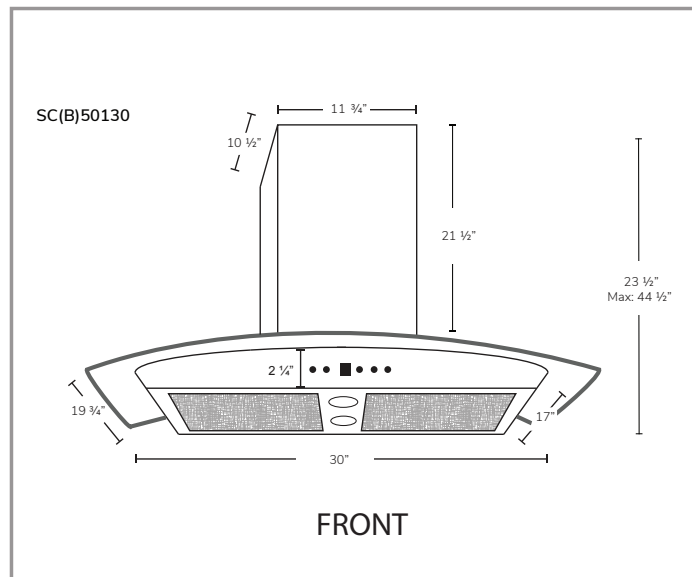

SC(B)501 | ALITO Collection

Cyclone®
Breathe Better

Features

- Wall mount range hood
- 6" round duct adapter
- Non-stick aluminum fan blades
- 3 speed push button control
- 2 LED lights (2 x 1.4W)
- Dishwasher-safe quick release mesh or baffle filters
- Standard chimney fits up to 9 ft. ceiling
- Up to 9 minute time-delay OFF feature
- Plug-in connection

Options

- **Filters:**
  - SC501 - Quick Release Aluminum Mesh Filters
  - SCB501 - Quick Release Stainless Steel Baffle Filters
- **Chimney Flues:**
  - Short (7 ft. - 8 ft.. B1. CH16)
  - Standard (8 ft. - 9 ft.. B1.CH22)
  - Extended (9 ft. - 11 ft. B1.CH32)
- **Widths:** 30", 36"

Specifications

- Air Flow Volume: 550 CFM
- Electrical Connection: 120V/60Hz
- Power Consumption: 210 Watts
- Current: 2.5 Amps
- Fan Speed: 1600 RPM
- Fan Type: Centrifugal Blower
- Finishes: Stainless Steel
- Ducting: 6" Round
- Dimensions: Width: 30", 36"
  Height: 44^{1/2}"
  Depth: 19^{3/4}"
- Noise Level: Min. 2 Sones
  Max. 6 Sones