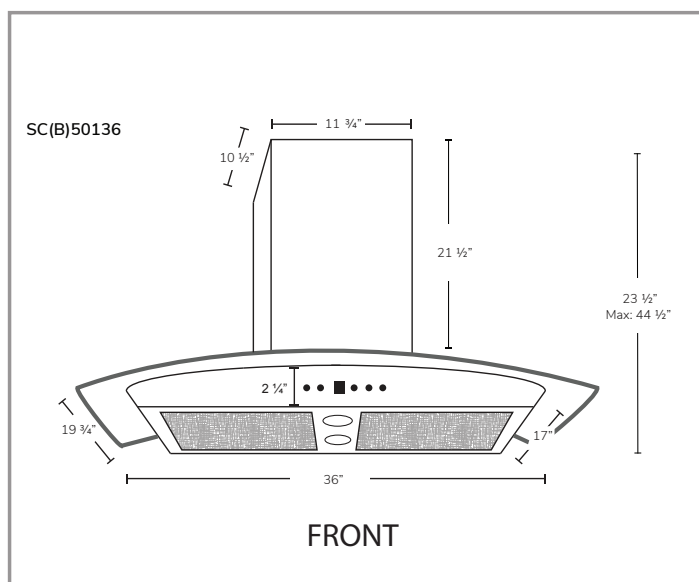

SC(B)501 | ALITO Collection

Cyclone®
Breathe Better

Features

- Wall mount range hood
- 6" round duct adapter
- Non-stick aluminum fan blades
- 3 speed push button control
- 2 LED lights (2 x 1.4W)
- Dishwasher-safe quick release mesh or baffle filters
- Standard chimney fits up to 9 ft. ceiling
- Up to 9 minute time-delay OFF feature
- Plug-in connection

Options

- **Filters:**
  - SC501 - Quick Release Aluminum Mesh Filters
  - SCB501 - Quick Release Stainless Steel Baffle Filters
- **Chimney Flues:**
  - Short (7 ft. - 8 ft.. B1. CH16)
  - Standard (8 ft. - 9 ft.. B1.CH22)
  - Extended (9 ft. - 11 ft. B1.CH32)
- **Widths:** 30", 36"

Specifications

- Air Flow Volume: 550 CFM
- Electrical Connection: 120V/60Hz
- Power Consumption: 210 Watts
- Current: 2.5 Amps
- Fan Speed: 1600 RPM
- Fan Type: Centrifugal Blower
- Finishes: Stainless Steel
- Ducting: 6" Round
- Dimensions: Width: 30", 36"
  Height: 44^{1/2}"
  Depth: 19^{3/4}"
- Noise Level: Min. 2 Sones
  Max. 6 Sones