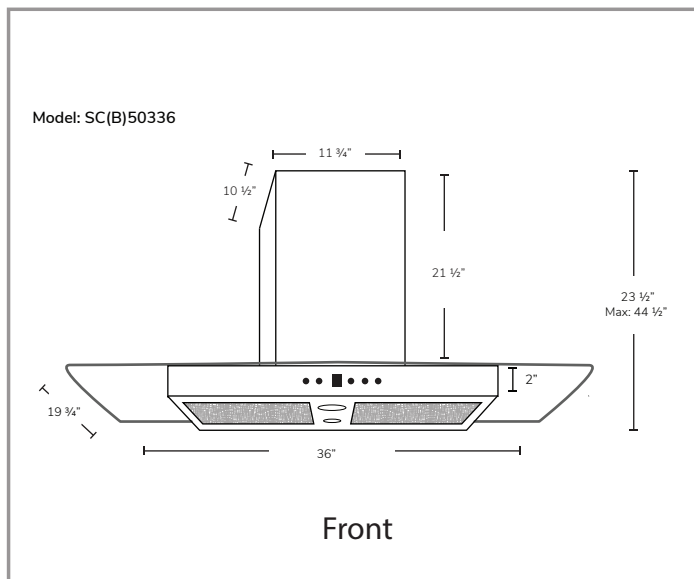

Features

- Wall mount range hood
- 6" round duct adapter
- Non-stick aluminum fan blades
- 3 speed push button control
- 2 LED lights (2 x 1.4W)
- Dishwasher-safe quick-release mesh or baffle filters
- Standard chimney fits up to 9 ft. ceiling
- Up to 9 minute time-delay OFF feature
- Plug-in connection