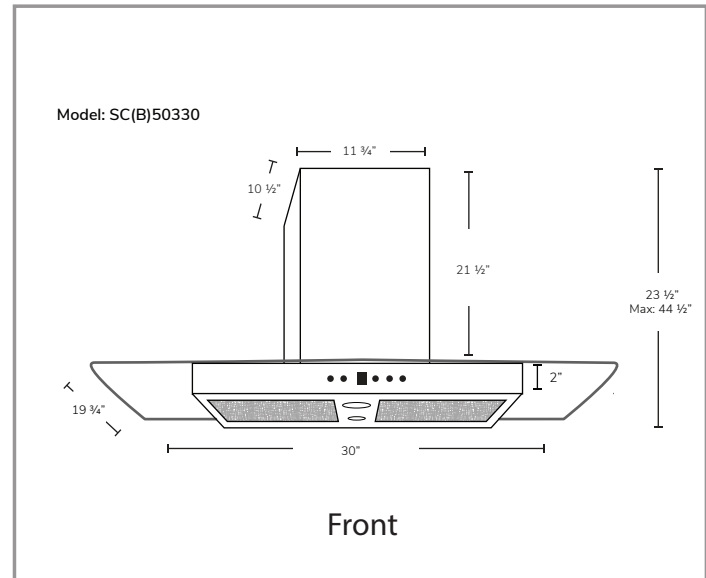

Features

- Wall mount range hood
- 6" round duct adapter
- Non-stick aluminum fan blades
- 3 speed push button control
- 2 LED lights (2 x 1.4W)
- Dishwasher-safe quick-release mesh or baffle filters
- Standard chimney fits up to 9 ft. ceiling
- Up to 9 minute time-delay OFF feature
- Plug-in connection