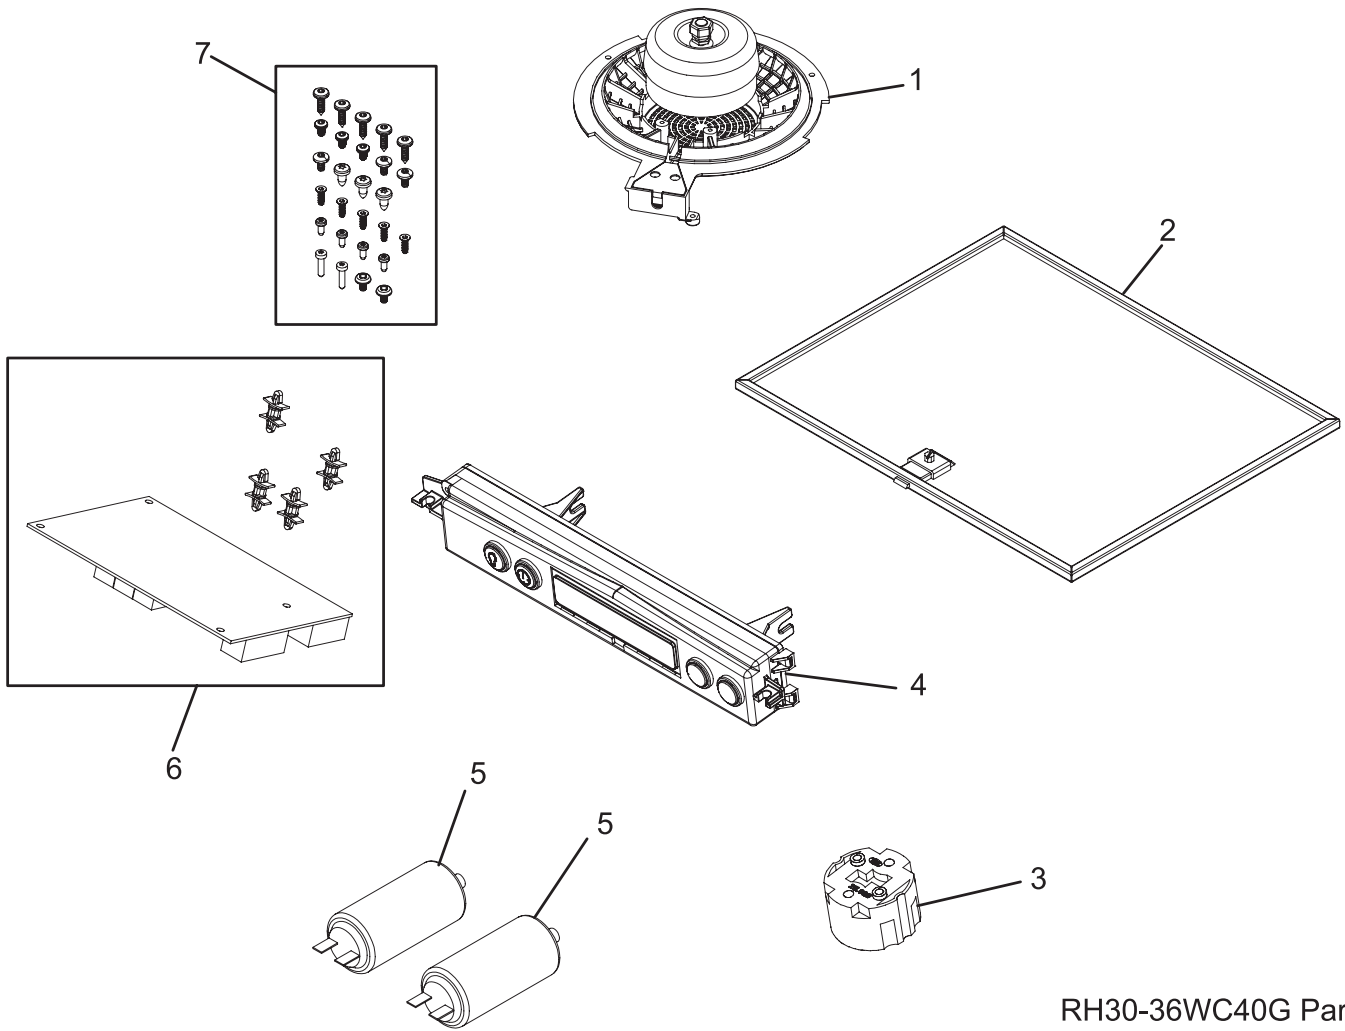

UNIVERSAL/MULTIFLEX

Factory Parts Catalog

Product No.	RH30WC40GSA	RH36WC40GSA
Market	North America	North America
Color	stainless steel	stainless steel
Exhaust-CFM	400 CFM	400 CFM
Volts	120	120
Owner's Guide	316488521	316488521
Installation Instructions	316488521	316488521
Wiring Diagram	5995510962	5995510962

REPLACEMENT PARTS

RH30-36WC40G Parts

REPLACEMENT PARTS

Model Index: **A** RH30WC40G (RH30WC40GSA)
 B RH36WC40G (RH36WC40GSA)

POS. NO	PART NO.		DESCRIPTION
1 #	5304466678	A B	Blower Assembly, w/motor, fan
2 #	5304464200	A -	Filter, grease, 30 inch hood
2 #	5304466252	- B	Filter, grease, 36 inch hood
3 #	5304466253	A B	Lampholder, socket, w/harness
4 #	5304464201	A B	Control Panel, display, LCD
5 #	5304464202	A B	Capacitor
6 #	5304464263	A B	Power Board, pcb, w/spacers
7	5304466254	A B	Screw Kit, assembly
*	5304464285	A B	Hardware Kit, installation
*	5304466742	A -	Filter Kit, charcoal, 30" hood
*	5304466743	- B	Filter Kit, charcoal, 36" hood

WIRING DIAGRAM