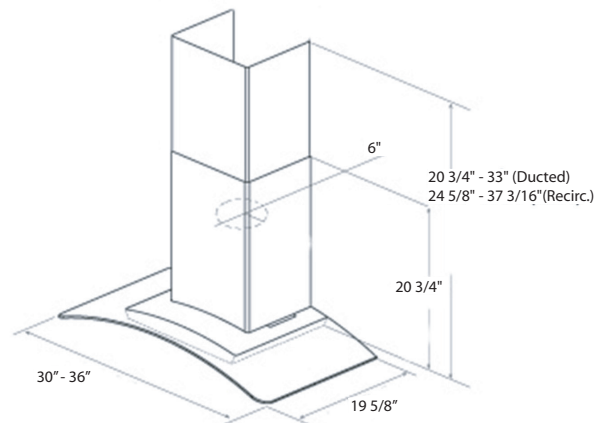

FEATURES

Size (in) & Type Finish	30" or 36" Wide Wall-Mount Curved Glass Stainless Steel + Glass
Controls	Stainless Steel Push Button
Illumination	2, 40 Watt Halogen Lamps, 1 Light Intensity (bulbs included)
Installation Type	Ducted or Recirculating Installation Recirculating Kit Sold Separately
Blower Type	400 CFM, 3-Speed Internal
Blower Performance	Speed 1, 160 CFM, 1.5 Sones Speed 2, 280 CFM, 3.1 Sones Speed 3, 400 CFM, 5.9 Sones
Filter Type	1, Dishwasher-Safe, Anodized Aluminum Mesh Grease Filter
Telescopic Chimney Extension	For heights 6'9" - 8'5" (ducted) For heights 6'9" - 8'9" (recirculating)
Duct Transition	6" Round with Back Draft Damper (top)
Electrical	120V-60Hz 300 Watts at 2.5 Amps
Warranty	2 Year Parts & Labor, In-Home Service

ACCESSORIES

Optional Recirculating Kit for 30" and 36" unit

CODE: KIT02721
MODEL: KIT02721

Optional Long Chimney Extension Kit
Reaches 7'6" - 10'2" (ducted)
Reaches 7'10" - 10'6" (recirculating)

CODE: KIT01609/1
MODEL: KIT01609/1

LINE DRAWING

CONSUMABLE PARTS

- Replacement Grease Filter (1)
  CODE: GRI0009219A
- Replacement Carbon Filter (1)
  CODE: KIT02667
- Replacement Light Bulb (1)
  CODE: 2006CL

Consumable parts are sold in units of one (1). Order accordingly.