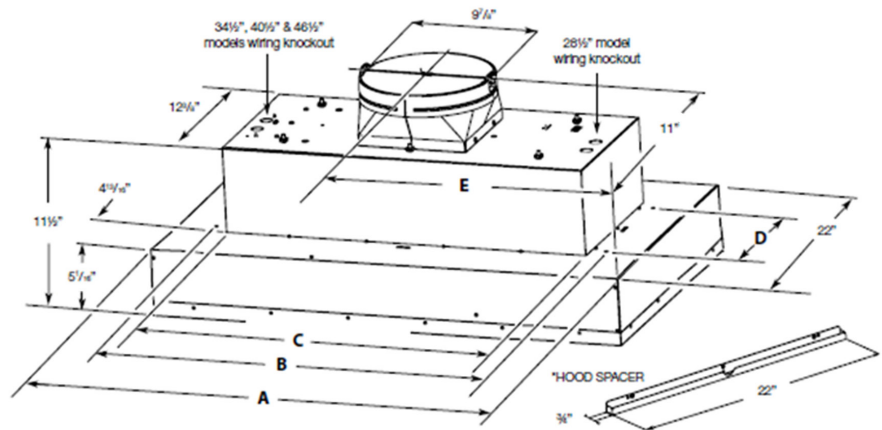

MODELS

EAR628SS	Arezzo 28" Stainless
EAR134SS	Arezzo 34" Stainless
EAR140SS	Arezzo 40" Stainless
EAR146SS	Arezzo 46" Stainless

DIMENSIONS

(28 1/2"W x 22"D x 11 1/2"H)
(34 1/2"W x 22"D x 11 1/2"H)
(40 1/2"W x 22"D x 11 1/2"H)
(46 1/2"W x 22"D x 11 1/2"H)

Halogen Lamps

Stainless Rotating
Knob Controls

Stainless Steel
Baffle Slot Filters

FEATURES

Size (in) & Type Finish	28", 34", 40" or 46" Wide Insert Stainless Steel
Controls	Stainless Rotating Knob
Illumination	2, 40 Watt Halogen Lamps, 1 Light Intensity (28" & 34") (bulbs included) 4, 40 Watt Halogen Lamps, 1 Light Intensity (40" & 46") (bulbs included)
Installation Type	Ducted Installation Only
Blower Type	600 CFM, 4-Speed Internal (28" Unit) 1200 CFM, 4-Speed Internal (34", 40", 46" Units)
Blower Performance	Speed 1, 90 CFM, 2.1 Sones / 380 CFM, 2.8 Sones Speed 2, 330 CFM, 4.4 Sones / 660 CFM, 6.7 Sones Speed 3, 490 CFM, 7.8 Sones / 950 CFM, 8.5 Sones Speed 4, 600 CFM, 11.9 Sones / 1200 CFM, 14.3 Sones
Filter Type	Dishwasher-Safe, Stainless Steel Baffle Slot (2 w/ 28" Unit, 3 w/ 34" & 40" Units, 4 w/ 46" Unit)
Duct Transition	10" Round with Back Draft Damper (top only)
Electrical	120V-60Hz 550 Watts at 4.6 Amps (600 CFM) 1000 Watts at 8.3 Amps (1200 CFM)
Warranty	2 Year Parts & Labor, In-Home Service

CONSUMABLE PARTS

Replacement Grease Filter (1) Replacement Light Bulb (1)
CODE: GF061A CODE: 2006BH

Consumable parts are sold in units of one (1). Order accordingly.

LINE DRAWING

Range Hood mod.	DIMENSIONS					
	DIM A	DIM A + spacers	DIM B	DIM C mounting holes	DIM D mounting holes	DIM E
EAR628SS	28 1/2"	30"	24 1/4"	22"	11"	14"
EAR134SS	34 1/2"	36"	29 3/4"	27 1/2"	10 1/4"	17"
EAR140SS	40 1/2"	42"	29 3/4"	27 1/2"	10 1/4"	20"
EAR146SS	46 1/2"	48"	29 3/4"	27 1/2"	10 1/4"	23"