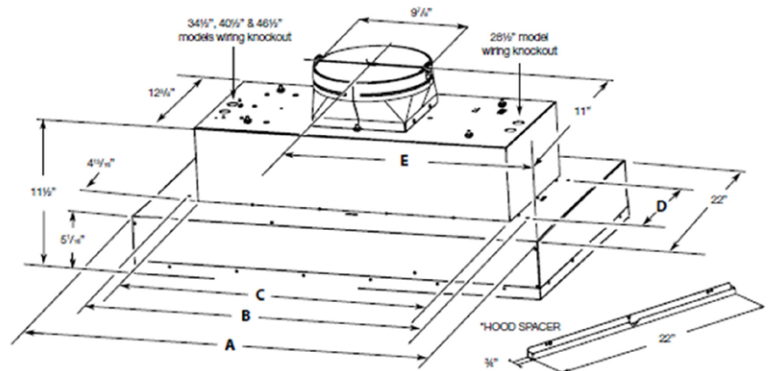

FEATURES

Size (in) & Type Finish	28", 34", 40" or 46" Wide Insert Stainless Steel
Controls	Metallic Rotating Knob
Illumination	2, 40 Watt Halogen Lamps, 1 Light Intensity (28" & 34") (bulbs included) 4, 40 Watt Halogen Lamps, 1 Light Intensity (40" & 46") (bulbs included)
Installation Type	Ducted Installation Only
Blower Type	600 CFM, 4-Speed Internal (28" Unit) 1200 CFM, 4-Speed Internal (34", 40", 46" Units)
Blower Performance	Speed 1, 90 CFM, 2.1 Sones / 380 CFM, 2.8 Sones Speed 2, 330 CFM, 4.4 Sones / 660 CFM, 6.7 Sones Speed 3, 490 CFM, 7.8 Sones / 950 CFM, 8.5 Sones Speed 4, 600 CFM, 11.9 Sones / 1200 CFM, 14.3 Sones
Filter Type	Dishwasher-Safe, Stainless Steel Baffle Slot (2 w/ 28" Unit, 3 w/ 34" & 40" Units, 4 w/ 46" Unit)
Duct Transition	10" Round with Back Draft Damper (top only)
Electrical	120V-60Hz 550 Watts at 4.6 Amps (600 CFM) 1000 Watts at 8.3 Amps (1200 CFM)
Warranty	2 Year Parts & Labor, In-Home Service

ACCESSORIES

Replacement Grease Filter (1)

CODE: GF061A

Replacement Light Bulb (1)

CODE: 2006BH

Consumable parts are sold in units of one (1).
Order accordingly.

LINE DRAWING

Range Hood mod.	DIMENSIONS					
	DIM A	DIM A + spacers	DIM B	DIM C mounting holes	DIM D mounting holes	DIM E
EAR628SS	28 1/2"	30"	24 1/2"	22"	11"	14"
EAR134SS	34 1/2"	36"	29 1/2"	27 1/2"	10 1/16"	17"
EAR140SS	40 1/2"	42"	29 1/2"	27 1/2"	10 1/16"	20"
EAR146SS	46 1/2"	48"	29 1/2"	27 1/2"	10 1/16"	23"