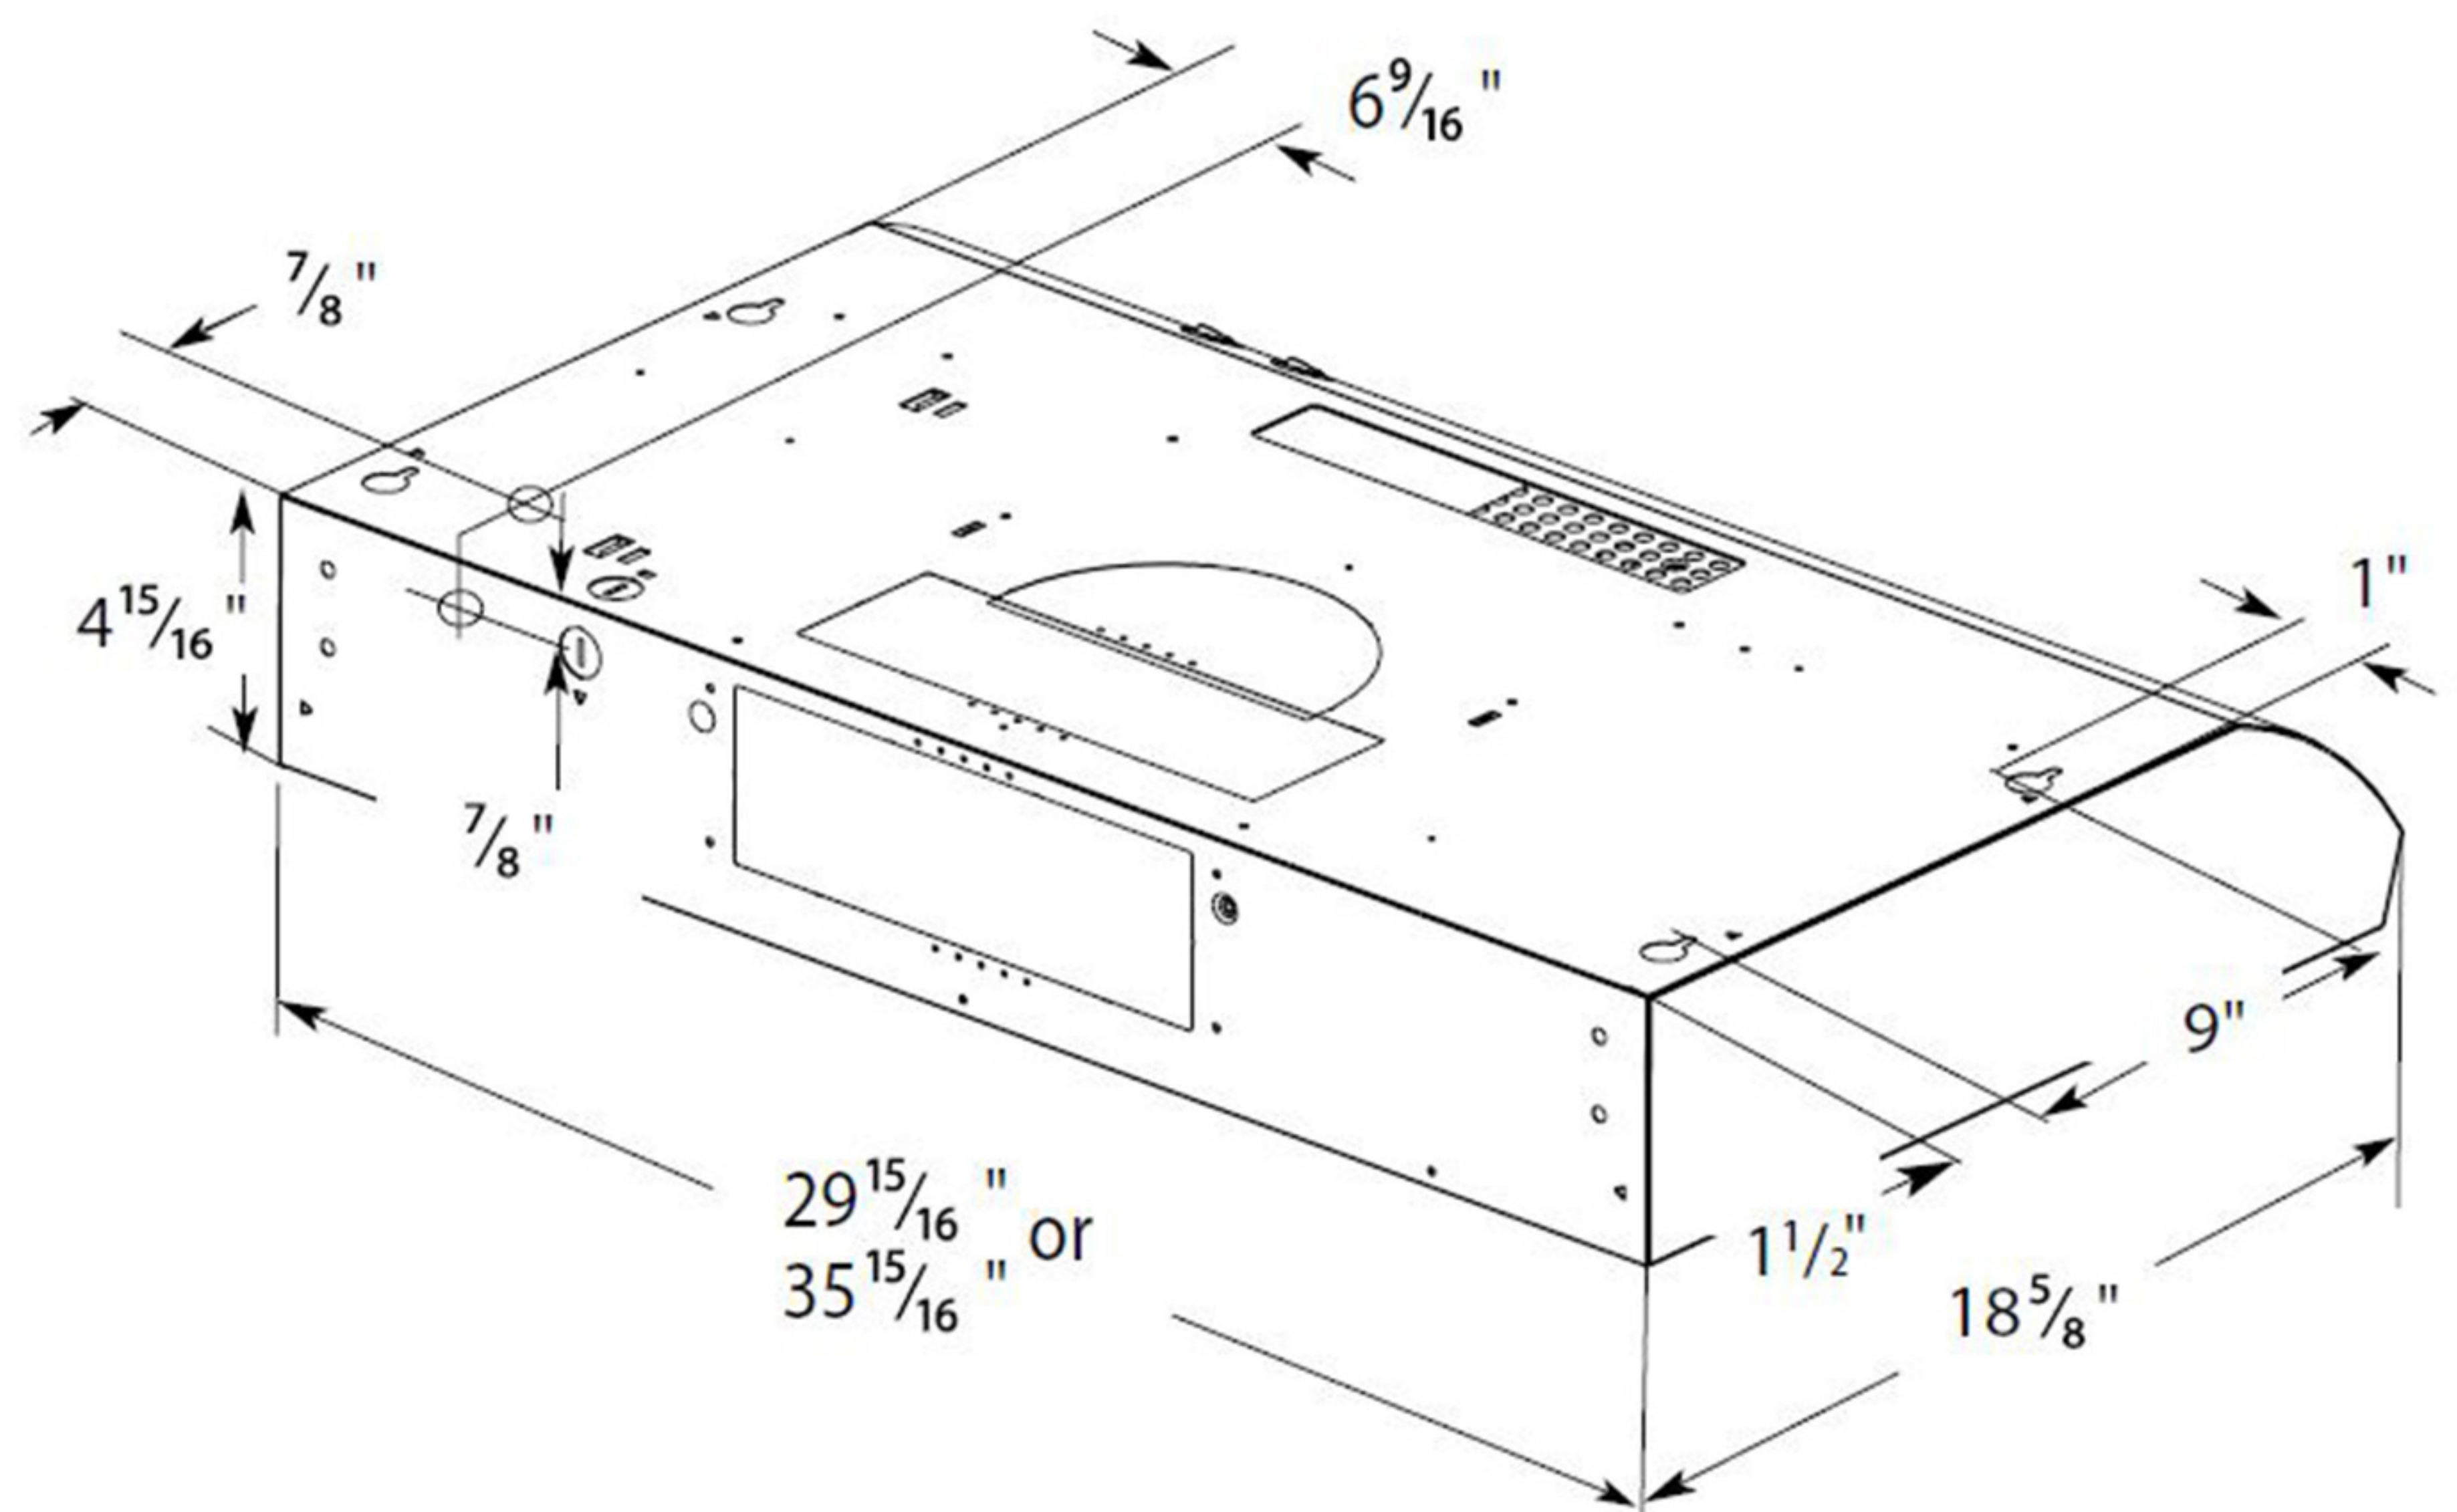

NEMI

UNDER-CABINET

COMFORT

Nemi sports a slender 5" height and soft curves, designed to modernize and perfectly fit kitchens where space is a premium. Nemi features a 3-speed, 280 CFM internal blower, which provides sufficient ventilating power for most kitchens. The durable stainless push button controls allow for easy adjustment of blower speeds and dual halogen lamps. A single dishwasher-safe anodized aluminum mesh filter is easy to clean. Available in 30" or 36" widths, Nemi is designed for standard ducted installation, and can be installed as a recirculating system, using the Recirculating Kit, available as an accessory.

(30"W x 18 ^{3/4} "D x 5"H)
(30"W x 18 ^{3/4} "D x 5"H)
(30"W x 18 ^{3/4} "D x 5"H)
(36"W x 18 ^{3/4} "D x 5"H)

FEATURES

Size (in) & Type Finish	30" or 36" Wide, Under-Cabinet Hood Black (30" Only), White (30" Only), Stainless Steel (30" or 36")
Controls	Stainless Push Buttons
Illumination	2, 40 Watt Halogen Lamps (Bulbs Not Included) 1 Light Intensity
Installation Type	Ducted or Recirculating Installation Recirculating Kit Sold Separately
Blower Type	280 CFM, 3-Speed Internal
Blower Performance	Speed 1, 110 CFM, 1.5 Sones Speed 2, 200 CFM, 3.2 Sones Speed 3, 280 CFM, 4.7 Sones
Filter Type	1, Dishwasher-Safe, Aluminum Mesh Grease Filter
Duct Transition	3 ¹ / ₄ " x 10" Rectangular (Top or Rear) (included), 7" Round (Top), sold separately as an accessory
Electrical	120V - 60 Hz 210 Watt at 1.8 Amps