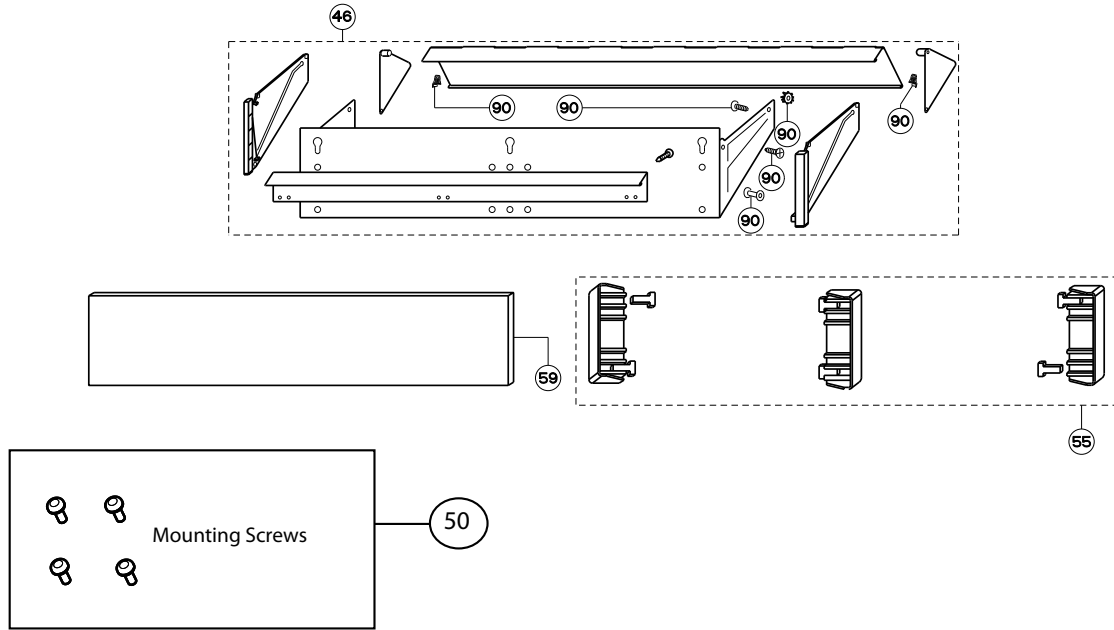

## body components

## front panel components

	Model Number	AGIO24WH / 630006623	AGIO24BK / 630006626	AGIO30WH / 630006624	AGIO30BK / 630006627	AGIO36WH / 630006625	AGIO36BK / 630006628	
Key	Description	24 White	24 Black	30 White	30 Black	36 White	36 Black	Qty Req.
27	Damper	133.0068.606	133.0068.606	133.0068.606	133.0068.606	133.0068.606	133.0068.606	1
30	Lampholder	133.0057.322	133.0057.322	133.0057.322	133.0057.322	133.0057.322	133.0057.322	2
31	Starter holder	133.0059.031	133.0059.031	133.0059.031	133.0059.031	133.0059.031	133.0059.031	1
32	Starter	133.0057.318	133.0057.318	133.0057.318	133.0057.318	133.0057.318	133.0057.318	1
33	Fixing cable	133.0064.522	133.0064.522	133.0064.522	133.0064.522	133.0064.522	133.0064.522	1
35	Feeder	133.0052.881	133.0052.881	133.0052.881	133.0052.881	133.0052.881	133.0052.881	1
36	Tempered glass diffuser	133.0017.619	133.0017.619	133.0017.619	133.0017.619	133.0017.619	133.0017.619	1
37	Diffuser clip kit	133.0055.253	133.0055.253	133.0055.253	133.0055.253	133.0055.253	133.0055.253	1
43	Grease filter	133.0072.809	133.0072.809	133.0072.902	133.0072.902	133.0072.902	133.0072.902	2
46	Visor kit	133.0072.899	133.0067.796	133.0072.903	133.0072.913	133.0072.906	133.0072.915	1
50	Mounting Kit Agio	133.0084.485	133.0084.485	133.0084.485	133.0084.485	133.0084.485	133.0084.485	1
55	Glass panel holder kit	133.0072.897	133.0072.912	133.0072.897	133.0072.912	133.0072.897	133.0072.912	1
59	Front glass panel	133.0072.886	133.0072.908	133.0072.904	133.0072.914	133.0072.907	133.0072.916	1
90	Visor component kit	133.0072.900	133.0072.900	133.0072.900	133.0072.900	133.0072.900	133.0072.900	1