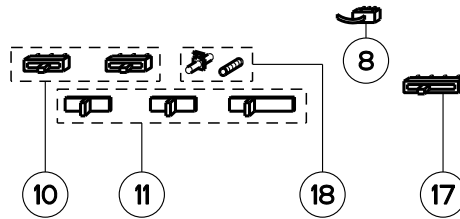

AGIO

motor / switch components

	Model Number	AGIO24WH / 630006623	AGIO24BK / 630006626	AGIO30WH / 630006624	AGIO30BK / 630006627	AGIO36WH / 630006625	AGIO36BK / 630006628	
Key	Description	24 White	24 Black	30 White	30 Black	36 White	36 Black	Qty Req.
3	Impeller Left (SX)	133.0072.881	133.0072.881	133.0072.881	133.0072.881	133.0072.881	133.0072.881	1
5	Motor	133.0072.905	133.0072.905	133.0072.905	133.0072.905	133.0072.905	133.0072.905	1
8	Microswitch with lever	133.0059.741	133.0059.741	133.0059.741	133.0059.741	133.0059.741	133.0059.741	1
10	On / off switches	133.0054.536	133.0054.536	133.0054.536	133.0054.536	133.0054.536	133.0054.536	1
11	Switch Button Kit	133.0072.896	133.0072.896	133.0072.896	133.0072.896	133.0072.896	133.0072.896	2
17	Motor Speed switch	133.0054.538	133.0054.538	133.0054.538	133.0054.538	133.0054.538	133.0054.538	1
18	Microswitch Activator	133.0072.884	133.0072.884	133.0072.884	133.0072.884	133.0072.884	133.0072.884	1
22	Impeller Right (DX)	133.0072.882	133.0072.882	133.0072.882	133.0072.882	133.0072.882	133.0072.882	1