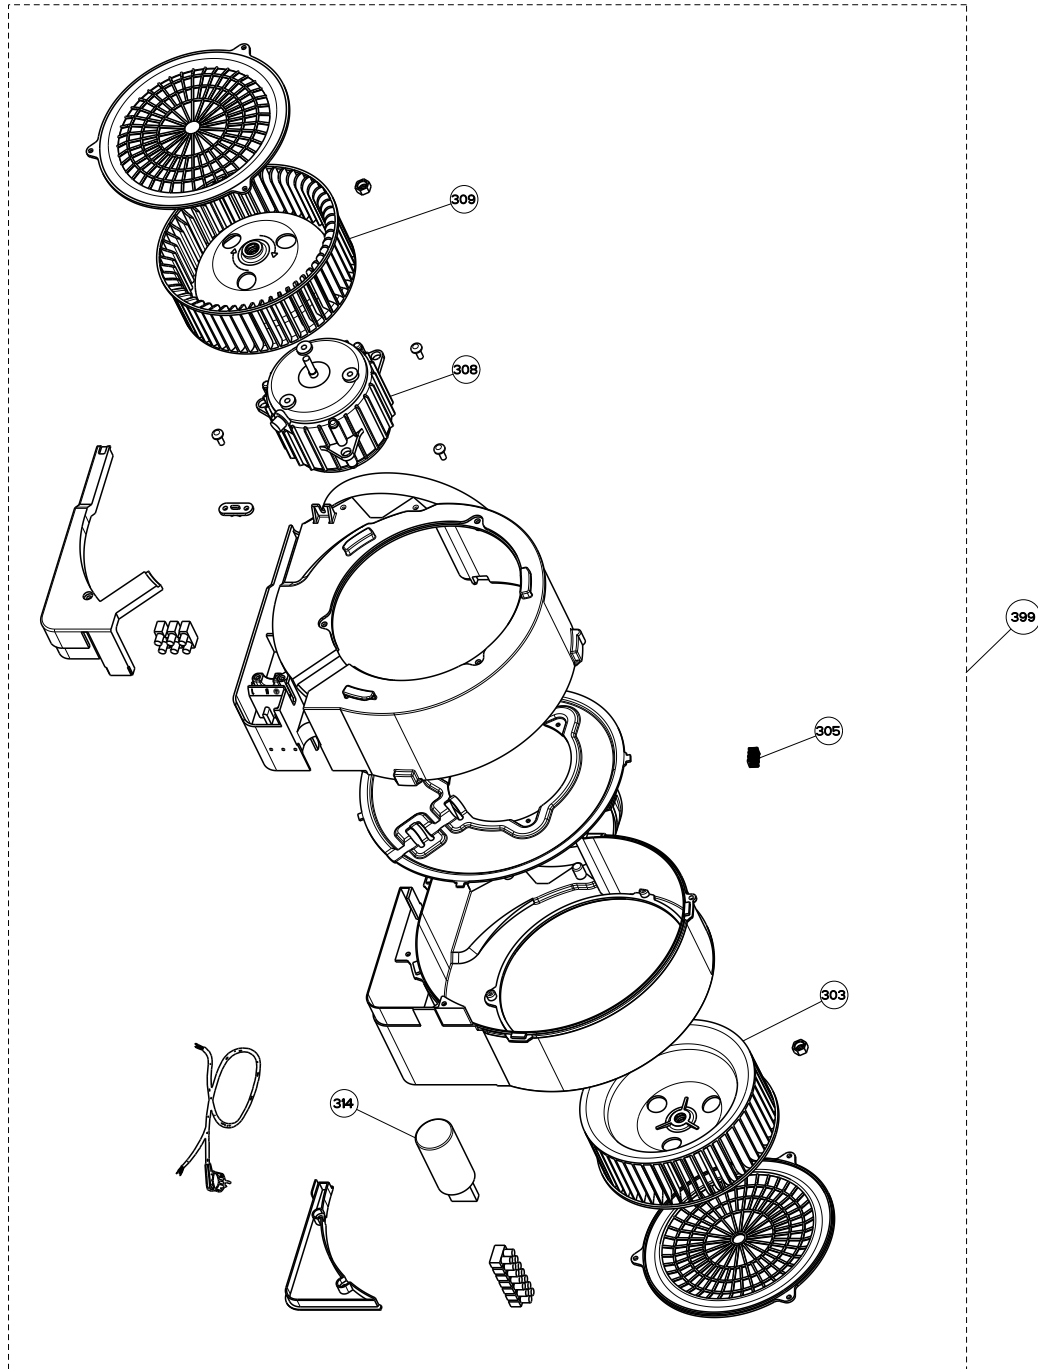

CRISTAL HC

body components

	Model Number	CRIS30 / 5980410	CRIS36 / 5980411	
Key	Description	30	36	Qty Req.
1	Hinge Clips Kit (2 in kit)	133.0078.993	133.0078.993	1
6	Vent Grate	133.0016.964	133.0016.964	1
7	Damper	133.0055.994	133.0055.994	1
10	Limit Switch	133.0073.613	133.0073.613	1
12	Lampholder	133.0072.806	133.0072.806	1
15	Glass diffuser	133.0017.619	133.0017.619	1
16	Diffuser clips	133.0055.253	133.0055.253	1
17	Slide guide	133.0068.113	133.0068.113	1
20	Switchbox kit	133.0073.615	133.0073.615	1
23	Switches (kit)	133.0073.616	133.0073.616	1
27	Front grease filter	133.0073.620	133.0073.623	2
28	Rear grease filter	133.0073.621	133.0073.624	2
32	White Front Trim	133.0073.617	133.0073.625	1
32	Black Front Trim	133.0073.618	133.0073.626	1
32	Brushed Aluminum Front Trim	133.0073.619	133.0073.627	1
33	Starter	133.0057.318	133.0057.318	1
35	Ballast	133.0052.881	133.0052.881	1
36	Lampholder Starter Holder	133.0072.810	133.0072.810	1

CRISTAL HC

motor components

	Model Number	CRIS30 / 5980410	CRIS36 / 5980411	
Key	Description	30	36	Qty Req.
303	Impeller DX	133.0064.540	133.0064.540	1
305	Motor rubber kit (5)	133.0016.966	133.0016.966	1
308	Motor	133.0073.611	133.0073.611	1
309	Impeller SX	133.0064.539	133.0064.539	1
314	Capacitor	133.0068.611	133.0068.611	1
399	Motor Group	133.0073.612	133.0073.612	1