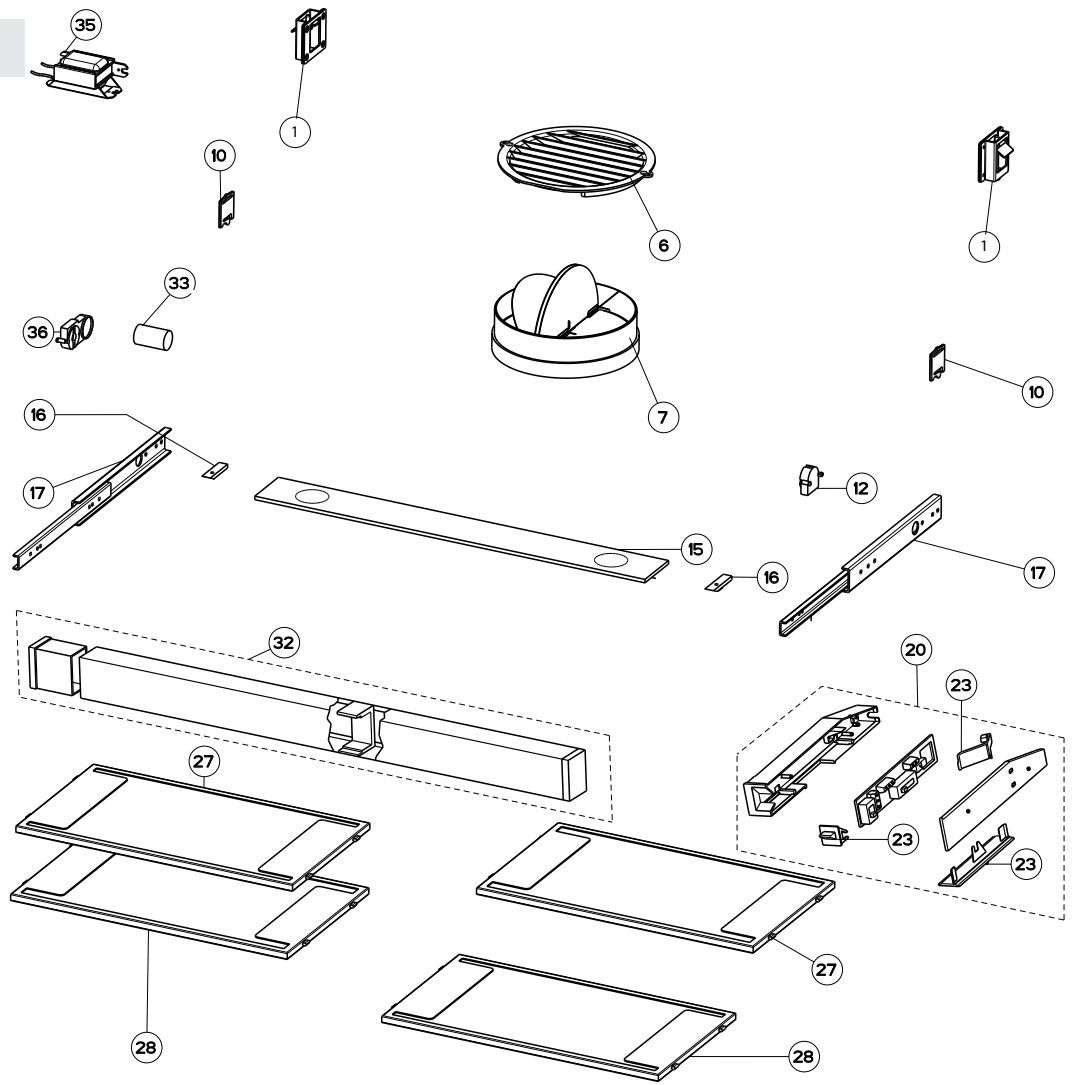

CRISTAL HC

body components

	Model Number	CRIS30 / 5980410	CRIS36 / 5980411	
Key	Description	30	36	Qty Req.
1	Hinge Clips Kit (2 in kit)	133.0078.993	133.0078.993	1
6	Vent Grate	133.0016.964	133.0016.964	1
7	Damper	133.0055.994	133.0055.994	1
10	Limit Switch	133.0073.613	133.0073.613	1
12	Lampholder	133.0072.806	133.0072.806	1
15	Glass diffuser	133.0017.619	133.0017.619	1
16	Diffuser clips	133.0055.253	133.0055.253	1
17	Slide guide	133.0068.113	133.0068.113	1
20	Switchbox kit	133.0073.615	133.0073.615	1
23	Switches (kit)	133.0073.616	133.0073.616	1
27	Front grease filter	133.0073.620	133.0073.623	2
28	Rear grease filter	133.0073.621	133.0073.624	2
32	White Front Trim	133.0073.617	133.0073.625	1
32	Black Front Trim	133.0073.618	133.0073.626	1
32	Brushed Aluminum Front Trim	133.0073.619	133.0073.627	1
33	Starter	133.0057.318	133.0057.318	1
35	Ballast	133.0052.881	133.0052.881	1
36	Lampholder Starter Holder	133.0072.810	133.0072.810	1

CRISTAL HC

motor components

	Model Number	CRIS30 / 5980410	CRIS36 / 5980411	
Key	Description	30	36	Qty Req.
303	Impeller DX	133.0064.540	133.0064.540	1
305	Motor rubber kit (5)	133.0016.966	133.0016.966	1
308	Motor	133.0073.611	133.0073.611	1
309	Impeller SX	133.0064.539	133.0064.539	1
314	Capacitor	133.0068.611	133.0068.611	1
399	Motor Group	133.0073.612	133.0073.612	1