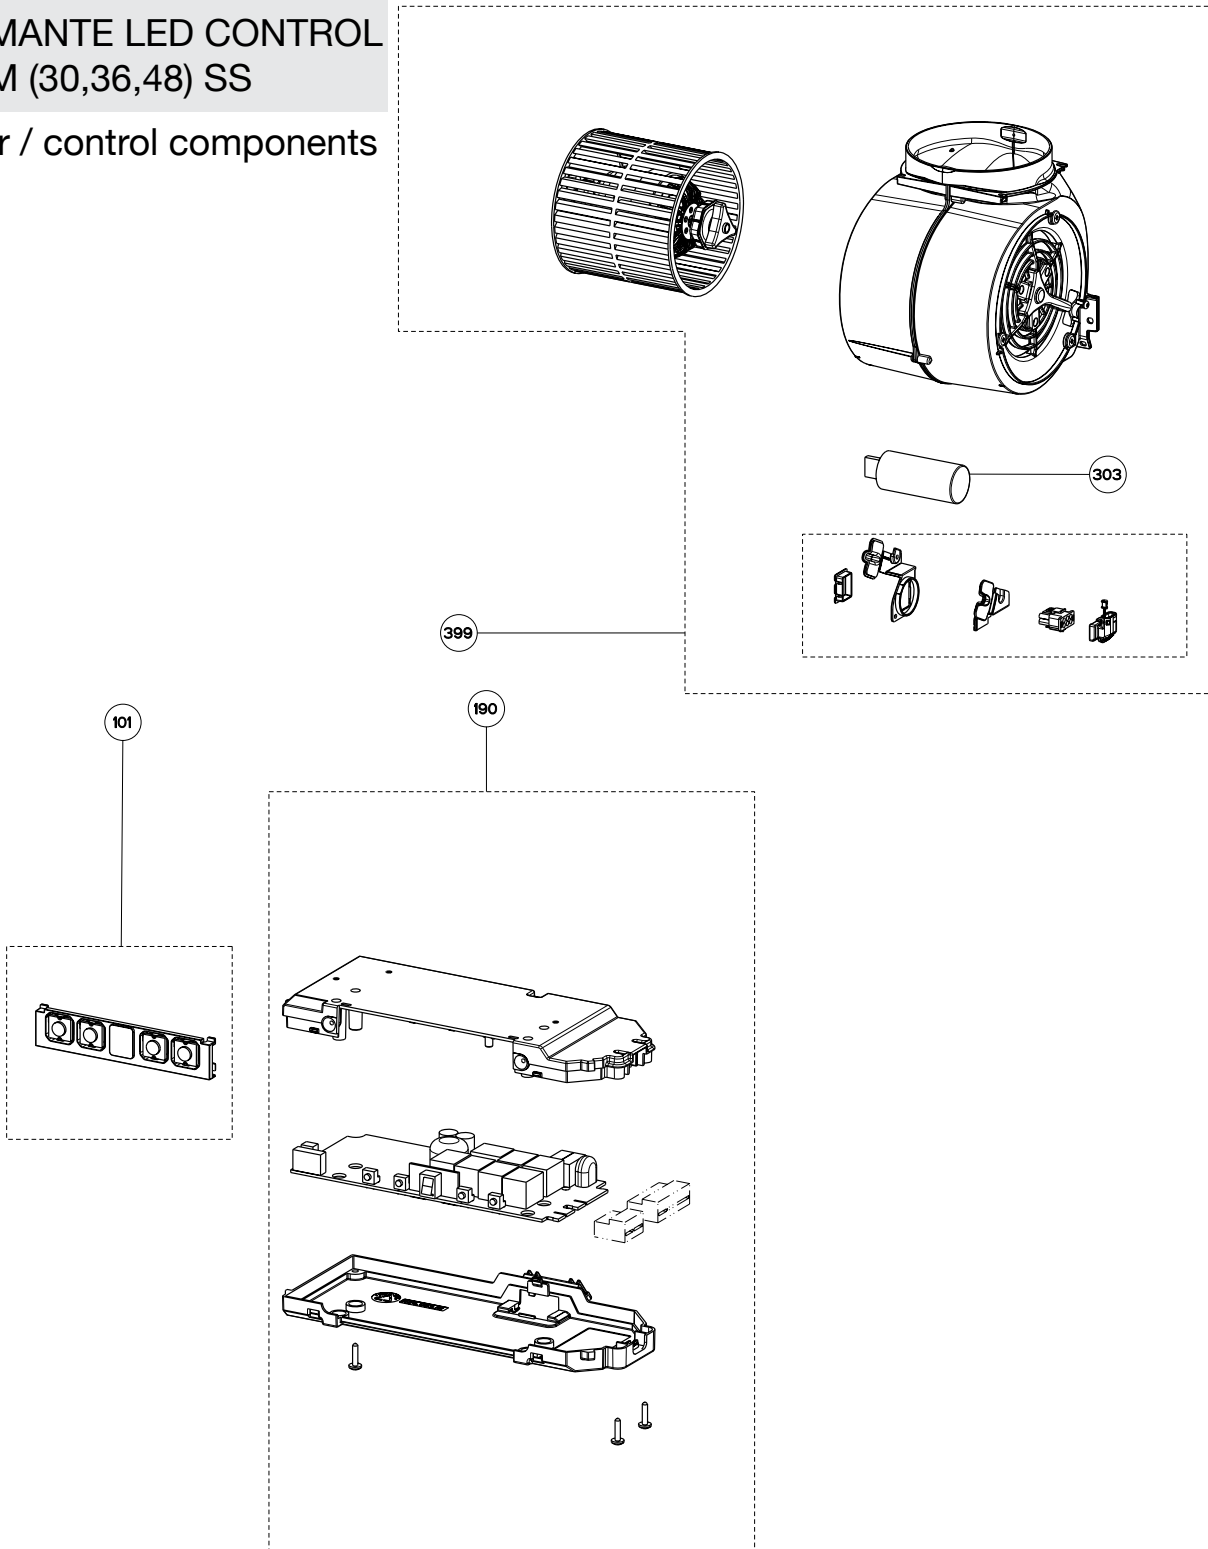

DIAMANTE LED CONTROL DIAM (30,36,48) SS

body / chimney components

	Model Number	DIAM30SS	DIAM36SS	DIAM48SS	
Key	Description	30	36	48	Qty Req.
1	Grease Filter	133.0018.482	133.0018.482	133.0018.482	2=30 / 3=36 / 4=48
2	Halogen Lamps	133.0046.418	133.0046.418	133.0046.418	2=30 / 3=36,48
3	Lamp Holder	133.0052.517	133.0052.517	133.0052.517	2=30 / 3=36,48
50	Installation Hardware	133.0084.478	133.0084.478	133.0084.478	1
501	Lower Chimney	133.0179.668	133.0179.668	133.0179.668	1
502	Upper Chimney	133.0059.669	133.0059.669	133.0059.669	1
510	Damper	133.0055.994	133.0055.994	133.0055.994	1
626	Transformer	133.0052.516	133.0053.047	133.0053.047	1

**DIAMANTE LED CONTROL
DIAM (30,36,48) SS**

motor / control components

	Model Number		
Key	Description		Qty Req.
101	Control Button Kit	133.0179.011	1
190	Switchboard Kit	133.0179.013	1
303	Capacitor	133.0060.648	1
399	Motor Kit	133.0174.148	1