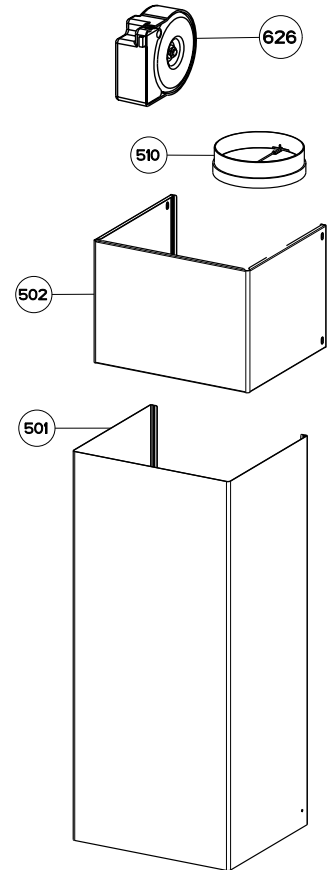

DIAMANTE LED CONTROL DIAM (30,36,48) SS

body / chimney components

	Model Number	DIAM30SS	DIAM36SS	DIAM48SS	
Key	Description	30	36	48	Qty Req.
1	Grease Filter	133.0018.482	133.0018.482	133.0018.482	2=30 / 3=36 / 4=48
2	Halogen Lamps	133.0046.418	133.0046.418	133.0046.418	2=30 / 3=36,48
3	Lamp Holder	133.0052.517	133.0052.517	133.0052.517	2=30 / 3=36,48
50	Installation Hardware	133.0084.478	133.0084.478	133.0084.478	1
501	Lower Chimney	133.0179.668	133.0179.668	133.0179.668	1
502	Upper Chimney	133.0059.669	133.0059.669	133.0059.669	1
510	Damper	133.0055.994	133.0055.994	133.0055.994	1
626	Transformer	133.0052.516	133.0053.047	133.0053.047	1

**DIAMANTE LED CONTROL
DIAM (30,36,48) SS**

motor / control components

	Model Number		
Key	Description		Qty Req.
101	Control Button Kit	133.0179.011	1
190	Switchboard Kit	133.0179.013	1
303	Capacitor	133.0060.648	1
399	Motor Kit	133.0174.148	1