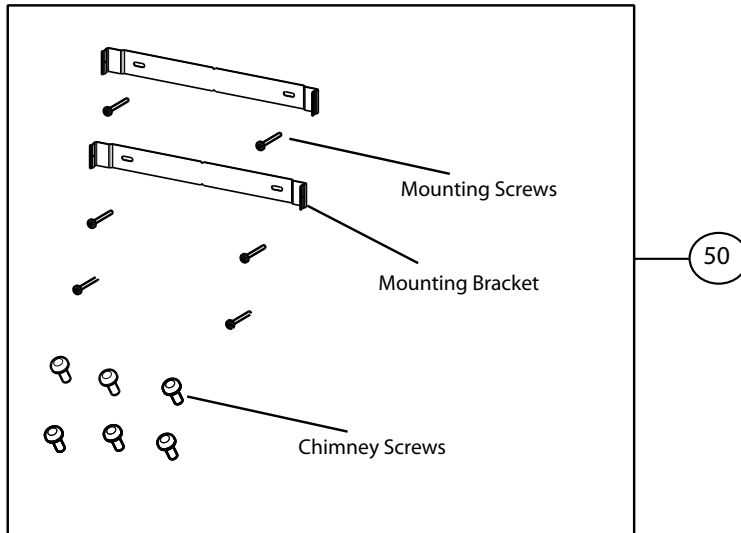

DIAMANTE LED CONTROL DIAM (30,36,48) SS

body / chimney components

	Model Number	DIAM30SS	DIAM36SS	DIAM48SS	
Key	Description	30	36	48	Qty Req.
1	Grease Filter	133.0018.482	133.0018.482	133.0018.482	2=30 / 3=36 / 4=48
2	Halogen Lamps	133.0046.418	133.0046.418	133.0046.418	2=30 / 3=36,48
3	Lamp Holder	133.0052.517	133.0052.517	133.0052.517	2=30 / 3=36,48
50	Installation Hardware	133.0084.478	133.0084.478	133.0084.478	1
501	Lower Chimney	133.0179.668	133.0179.668	133.0179.668	1
502	Upper Chimney	133.0059.669	133.0059.669	133.0059.669	1
510	Damper	133.0055.994	133.0055.994	133.0055.994	1
626	Transformer	133.0052.516	133.0053.047	133.0053.047	1

**DIAMANTE LED CONTROL
DIAM (30,36,48) SS**

motor / control components

	Model Number		
Key	Description		Qty Req.
101	Control Button Kit	133.0179.011	1
190	Switchboard Kit	133.0179.013	1
303	Capacitor	133.0060.648	1
399	Motor Kit	133.0174.148	1