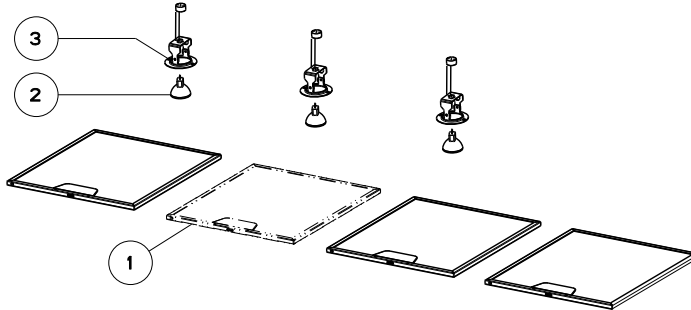

DIAMANTE LED CONTROL DIAM (30,36,48) SS

body / chimney components

	Model Number	DIAM30SS	DIAM36SS	DIAM48SS	
Key	Description	30	36	48	Qty Req.
1	Grease Filter	133.0018.482	133.0018.482	133.0018.482	2=30 / 3=36 / 4=48
2	Halogen Lamps	133.0046.418	133.0046.418	133.0046.418	2=30 / 3=36,48
3	Lamp Holder	133.0052.517	133.0052.517	133.0052.517	2=30 / 3=36,48
50	Installation Hardware	133.0084.478	133.0084.478	133.0084.478	1
501	Lower Chimney	133.0179.668	133.0179.668	133.0179.668	1
502	Upper Chimney	133.0059.669	133.0059.669	133.0059.669	1
510	Damper	133.0055.994	133.0055.994	133.0055.994	1
626	Transformer	133.0052.516	133.0053.047	133.0053.047	1

**DIAMANTE LED CONTROL
DIAM (30,36,48) SS**

motor / control components

	Model Number		
Key	Description		Qty Req.
101	Control Button Kit	133.0179.011	1
190	Switchboard Kit	133.0179.013	1
303	Capacitor	133.0060.648	1
399	Motor Kit	133.0174.148	1