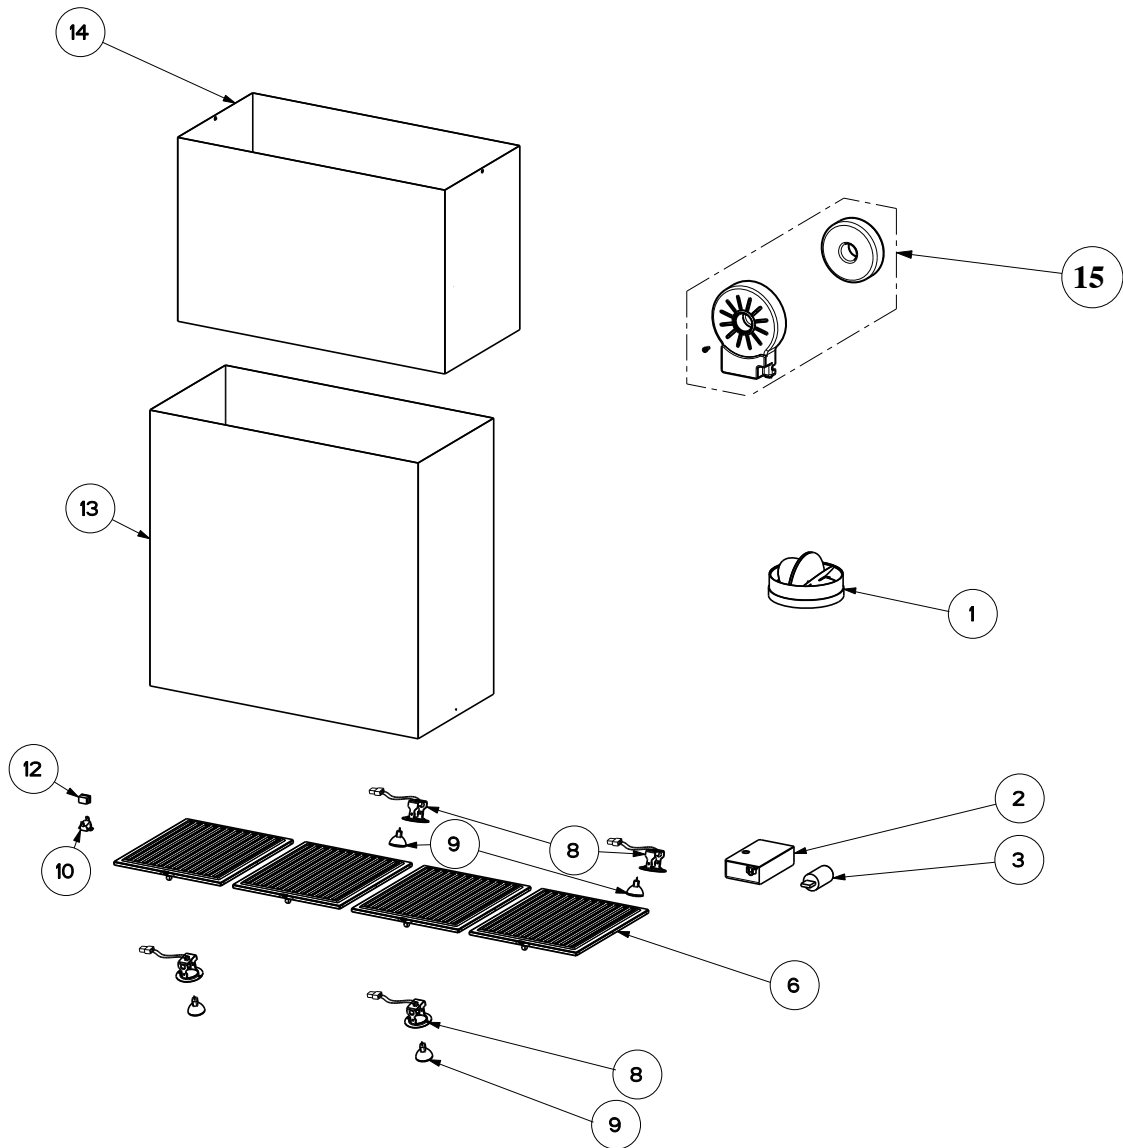

FORTEZZA ISOLA

body components

	Model Number	FORTIS42SS	FORTIS48SS	
Key	Description	42	48	Qty Req.
1	Damper	133.0055.994	133.0055.994	1
2	Heat Sensor On/Off	133.0063.672	133.0063.672	1
3	Capacitor (Heat Sensor)	133.0063.671	133.0063.671	1
6	Grease Filter	133.0018.482	133.0018.482	42"=3, 48"=4
8	Lampholder	133.0052.517	133.0052.517	4
9	Halogen Lamps	133.0046.418	133.0046.418	4
10	Heat Sensor Switch	133.0063.602	133.0063.602	1
12	Thermostat	133.0063.601	133.0063.601	1
13	Lower Chimney	133.0063.595	133.0063.595	1
14	Upper Chimney	133.0063.596	133.0063.596	1
15	Transformer	133.0052.578	133.0052.578	1

FORTEZZA ISOLA
switch components

199

	Model Number	FORTIS42SS	FORTIS48SS	
Key	Description	42	48	Qty Req.
101	3 Speed slide switch	133.0063.603	133.0063.603	1
102	On/off switches	133.0054.538	133.0054.538	1
199	Switch Kit	133.0063.604	133.0063.604	1

FORTEZZA ISOLA

motor components

	Model Number	FORTIS42SS	FORTIS48SS	
Key	Description	42	48	Qty Req.
303	Capacitor (Motor)	133.0072.893	133.0072.893	42"=1, 48"=2
399	Motor Group	133.0061.564	133.0061.564	42"=1, 48"=2