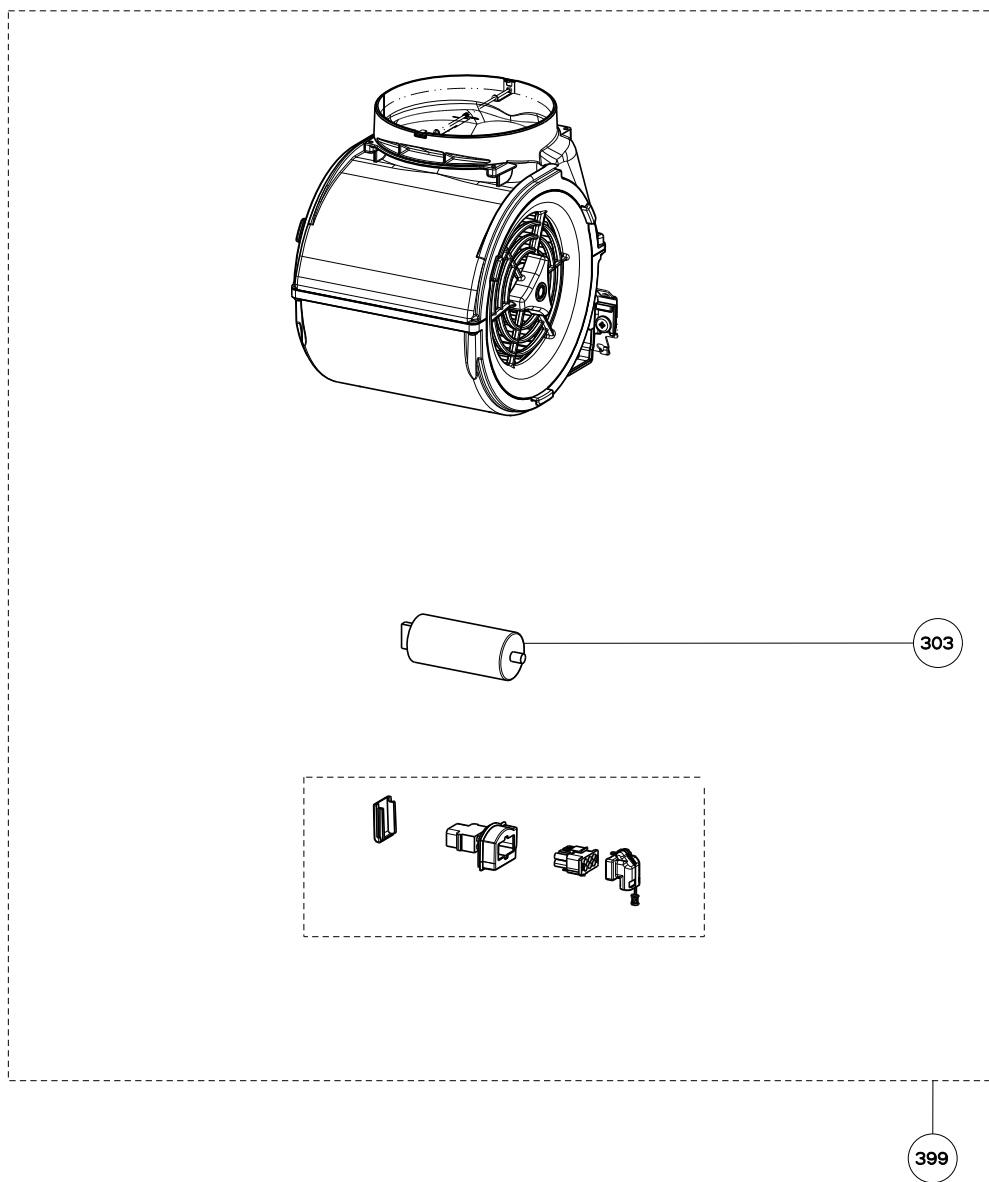

FORTEZZA ISOLA

body components

	Model Number	FORTIS42SS	FORTIS48SS	
Key	Description	42	48	Qty Req.
1	Damper	133.0055.994	133.0055.994	1
2	Heat Sensor On/Off	133.0063.672	133.0063.672	1
3	Capacitor (Heat Sensor)	133.0063.671	133.0063.671	1
6	Grease Filter	133.0018.482	133.0018.482	42"=3, 48"=4
8	Lampholder	133.0052.517	133.0052.517	4
9	Halogen Lamps	133.0046.418	133.0046.418	4
10	Heat Sensor Switch	133.0063.602	133.0063.602	1
12	Thermostat	133.0063.601	133.0063.601	1
13	Lower Chimney	133.0063.595	133.0063.595	1
14	Upper Chimney	133.0063.596	133.0063.596	1
15	Transformer	133.0052.578	133.0052.578	1

FORTEZZA ISOLA
switch components

199

	Model Number	FORTIS42SS	FORTIS48SS	
Key	Description	42	48	Qty Req.
101	3 Speed slide switch	133.0063.603	133.0063.603	1
102	On/off switches	133.0054.538	133.0054.538	1
199	Switch Kit	133.0063.604	133.0063.604	1

FORTEZZA ISOLA

motor components

	Model Number	FORTIS42SS	FORTIS48SS	
Key	Description	42	48	Qty Req.
303	Capacitor (Motor)	133.0072.893	133.0072.893	42"=1, 48"=2
399	Motor Group	133.0061.564	133.0061.564	42"=1, 48"=2