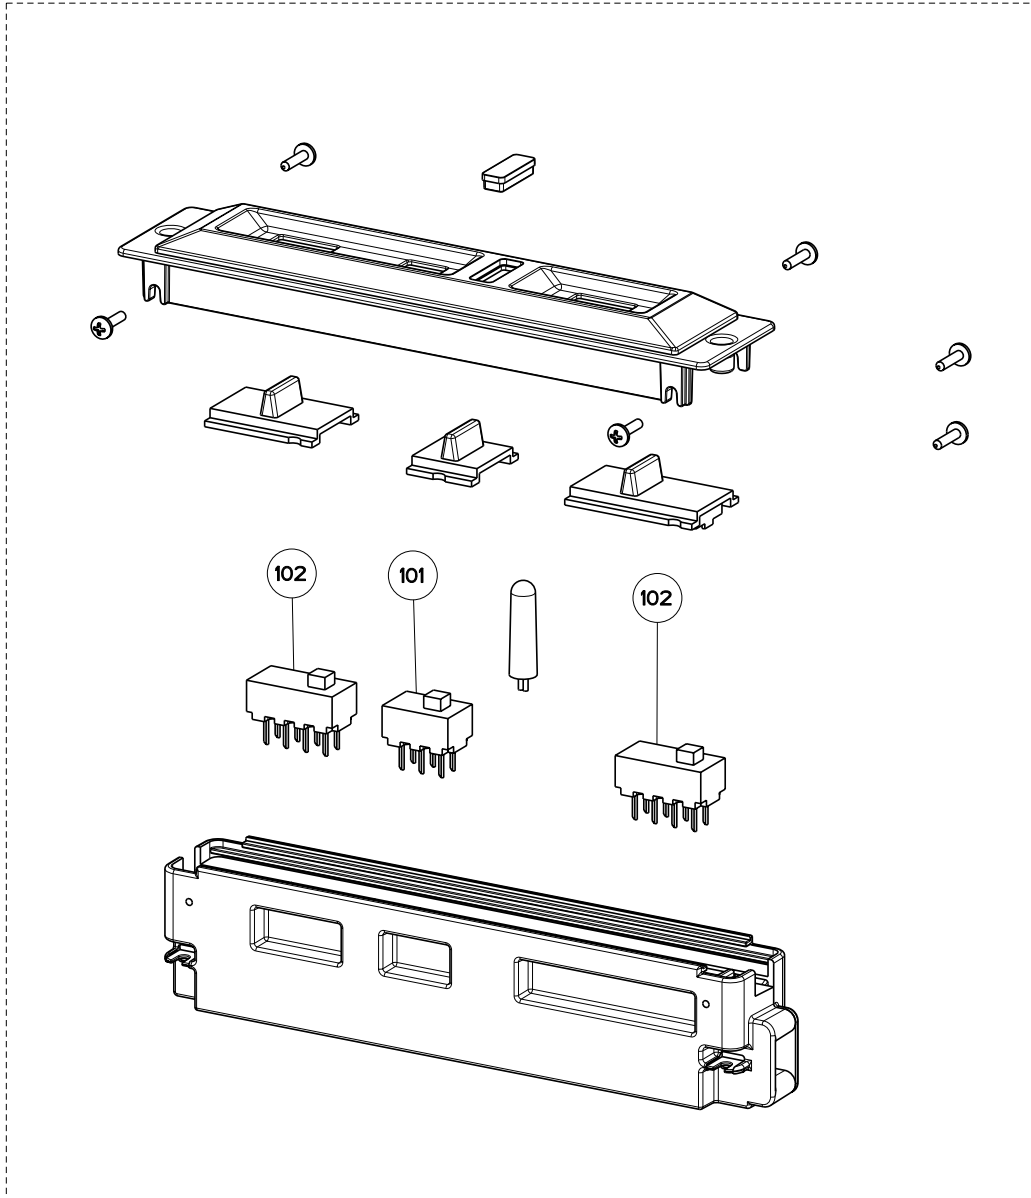

FORTEZZA ISOLA

body components

	Model Number	FORTIS42SS	FORTIS48SS	
Key	Description	42	48	Qty Req.
1	Damper	133.0055.994	133.0055.994	1
2	Heat Sensor On/Off	133.0063.672	133.0063.672	1
3	Capacitor (Heat Sensor)	133.0063.671	133.0063.671	1
6	Grease Filter	133.0018.482	133.0018.482	42"=3, 48"=4
8	Lampholder	133.0052.517	133.0052.517	4
9	Halogen Lamps	133.0046.418	133.0046.418	4
10	Heat Sensor Switch	133.0063.602	133.0063.602	1
12	Thermostat	133.0063.601	133.0063.601	1
13	Lower Chimney	133.0063.595	133.0063.595	1
14	Upper Chimney	133.0063.596	133.0063.596	1
15	Transformer	133.0052.578	133.0052.578	1

FORTEZZA ISOLA
switch components

199

	Model Number	FORTIS42SS	FORTIS48SS	
Key	Description	42	48	Qty Req.
101	3 Speed slide switch	133.0063.603	133.0063.603	1
102	On/off switches	133.0054.538	133.0054.538	1
199	Switch Kit	133.0063.604	133.0063.604	1

FORTEZZA ISOLA

motor components

	Model Number	FORTIS42SS	FORTIS48SS	
Key	Description	42	48	Qty Req.
303	Capacitor (Motor)	133.0072.893	133.0072.893	42"=1, 48"=2
399	Motor Group	133.0061.564	133.0061.564	42"=1, 48"=2