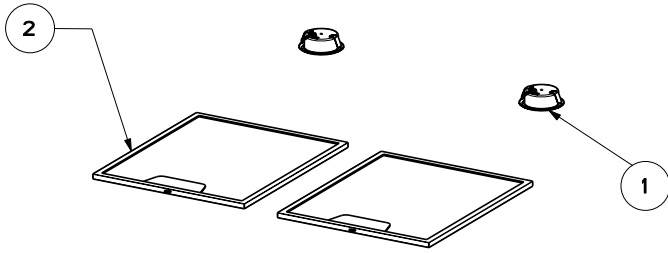

GEMMA

body / chimney

	Model Number	GEMM24SS	GEMM30SS	GEMM36SS	
Key	Description	24	30	36	Qty Req.
1	Halogen lamp kit	133.0052.793	133.0052.793	133.0052.793	2
1	Halogen Lamp only	133.0000.001	133.0000.001	133.0000.001	2
2	Grease Filters	133.0067.471	133.0067.471	133.0067.471	2
7	Damper	133.0055.994	133.0055.994	133.0055.994	1
31	Transformer Kit	133.0052.516	133.0052.516	133.0052.516	1
50	Mounting Kit Easy Cube	133.0084.478	133.0084.478	133.0084.478	1
501	Upper Chimney	133.0017.078	133.0017.078	133.0017.078	1
509	Lower Chimney	133.0057.242	133.0057.242	133.0057.242	1

GEMMA

switch components

	Model Number	GEMM24SS	GEMM30SS	GEMM36SS	
Key	Description	24	30	36	Qty Req.
101	Control Button Kit	133.0176.906	133.0176.906	133.0176.906	1
190	Switchboard Kit	133.0176.907	133.0176.907	133.0176.907	1