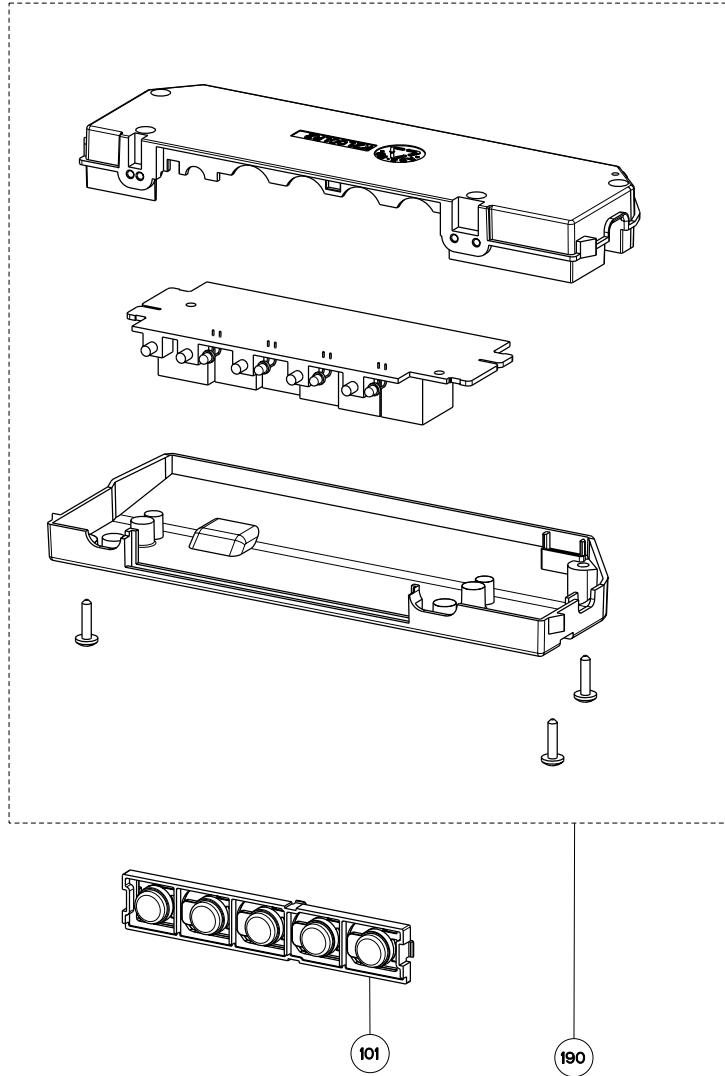

GEMMA

body / chimney

	Model Number	GEMM24SS	GEMM30SS	GEMM36SS	
Key	Description	24	30	36	Qty Req.
1	Halogen lamp kit	133.0052.793	133.0052.793	133.0052.793	2
1	Halogen Lamp only	133.0000.001	133.0000.001	133.0000.001	2
2	Grease Filters	133.0067.471	133.0067.471	133.0067.471	2
7	Damper	133.0055.994	133.0055.994	133.0055.994	1
31	Transformer Kit	133.0052.516	133.0052.516	133.0052.516	1
50	Mounting Kit Easy Cube	133.0084.478	133.0084.478	133.0084.478	1
501	Upper Chimney	133.0017.078	133.0017.078	133.0017.078	1
509	Lower Chimney	133.0057.242	133.0057.242	133.0057.242	1

GEMMA

switch components

	Model Number	GEMM24SS	GEMM30SS	GEMM36SS	
Key	Description	24	30	36	Qty Req.
101	Control Button Kit	133.0176.906	133.0176.906	133.0176.906	1
190	Switchboard Kit	133.0176.907	133.0176.907	133.0176.907	1

GEMMA

motor components

	Model Number	GEMM24SS	GEMM30SS	GEMM36SS	
Key	Description	24	30	36	Qty Req.
302	Impeller Kit	133.0052.799	133.0052.799	133.0052.799	1
305	Rubber Motor Mount	133.0051.604	133.0051.604	133.0051.604	1
312	Capacitor	133.0060.648	133.0060.648	133.0060.648	1
399	Motor Kit	133.0052.798	133.0052.798	133.0052.798	1