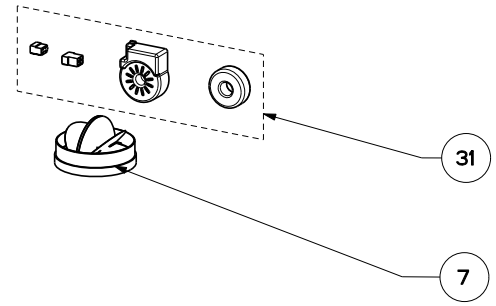

GEMMA

body / chimney

	Model Number	GEMM24SS	GEMM30SS	GEMM36SS	
Key	Description	24	30	36	Qty Req.
1	Halogen lamp kit	133.0052.793	133.0052.793	133.0052.793	2
1	Halogen Lamp only	133.0000.001	133.0000.001	133.0000.001	2
2	Grease Filters	133.0067.471	133.0067.471	133.0067.471	2
7	Damper	133.0055.994	133.0055.994	133.0055.994	1
31	Transformer Kit	133.0052.516	133.0052.516	133.0052.516	1
50	Mounting Kit Easy Cube	133.0084.478	133.0084.478	133.0084.478	1
501	Upper Chimney	133.0017.078	133.0017.078	133.0017.078	1
509	Lower Chimney	133.0057.242	133.0057.242	133.0057.242	1

GEMMA

switch components

	Model Number	GEMM24SS	GEMM30SS	GEMM36SS	
Key	Description	24	30	36	Qty Req.
101	Control Button Kit	133.0176.906	133.0176.906	133.0176.906	1
190	Switchboard Kit	133.0176.907	133.0176.907	133.0176.907	1

GEMMA

motor components

	Model Number	GEMM24SS	GEMM30SS	GEMM36SS	
Key	Description	24	30	36	Qty Req.
302	Impeller Kit	133.0052.799	133.0052.799	133.0052.799	1
305	Rubber Motor Mount	133.0051.604	133.0051.604	133.0051.604	1
312	Capacitor	133.0060.648	133.0060.648	133.0060.648	1
399	Motor Kit	133.0052.798	133.0052.798	133.0052.798	1