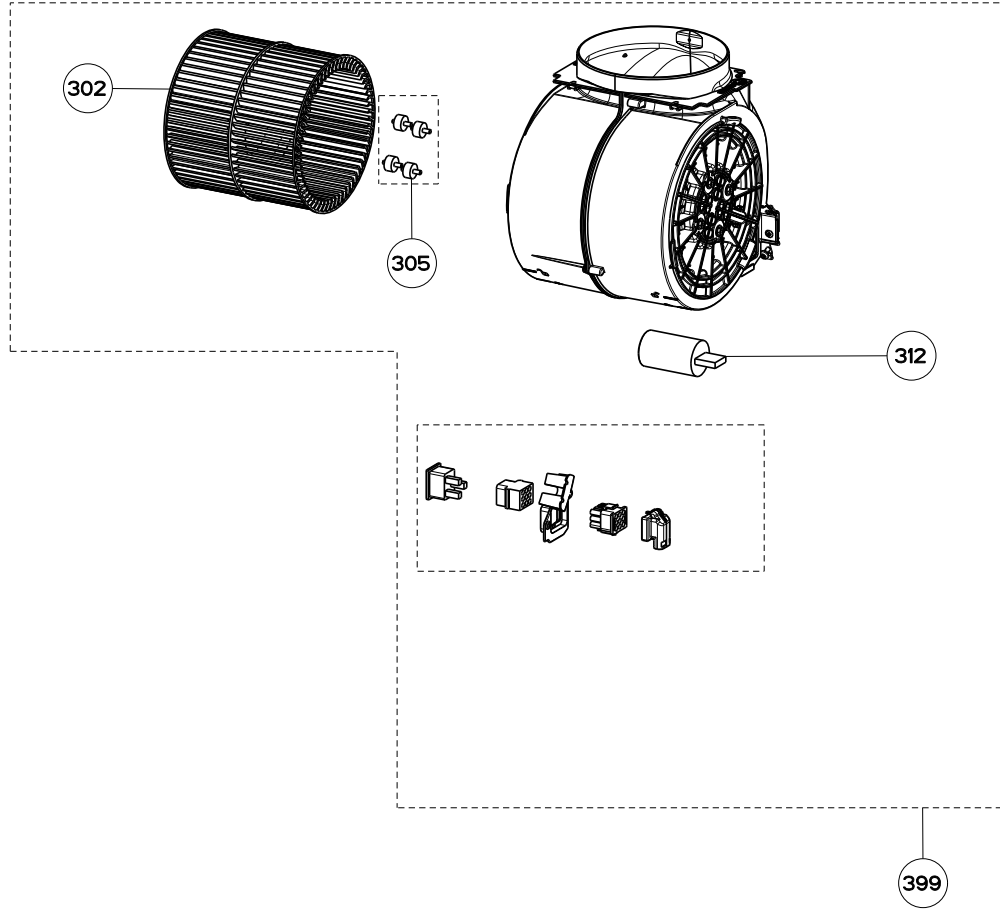

GEMMA

body / chimney

	Model Number	GEMM24SS	GEMM30SS	GEMM36SS	
Key	Description	24	30	36	Qty Req.
1	Halogen lamp kit	133.0052.793	133.0052.793	133.0052.793	2
1	Halogen Lamp only	133.0000.001	133.0000.001	133.0000.001	2
2	Grease Filters	133.0067.471	133.0067.471	133.0067.471	2
7	Damper	133.0055.994	133.0055.994	133.0055.994	1
31	Transformer Kit	133.0052.516	133.0052.516	133.0052.516	1
50	Mounting Kit Easy Cube	133.0084.478	133.0084.478	133.0084.478	1
501	Upper Chimney	133.0017.078	133.0017.078	133.0017.078	1
509	Lower Chimney	133.0057.242	133.0057.242	133.0057.242	1

GEMMA

switch components

	Model Number	GEMM24SS	GEMM30SS	GEMM36SS	
Key	Description	24	30	36	Qty Req.
101	Control Button Kit	133.0176.906	133.0176.906	133.0176.906	1
190	Switchboard Kit	133.0176.907	133.0176.907	133.0176.907	1

GEMMA

motor components

	Model Number	GEMM24SS	GEMM30SS	GEMM36SS	
Key	Description	24	30	36	Qty Req.
302	Impeller Kit	133.0052.799	133.0052.799	133.0052.799	1
305	Rubber Motor Mount	133.0051.604	133.0051.604	133.0051.604	1
312	Capacitor	133.0060.648	133.0060.648	133.0060.648	1
399	Motor Kit	133.0052.798	133.0052.798	133.0052.798	1