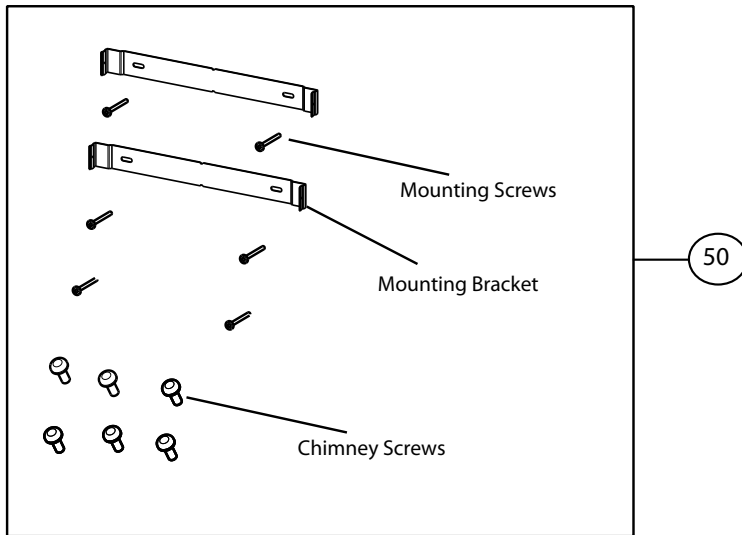

GEMMA

body / chimney

	Model Number	GEMM24SS	GEMM30SS	GEMM36SS	
Key	Description	24	30	36	Qty Req.
1	Halogen lamp kit	133.0052.793	133.0052.793	133.0052.793	2
1	Halogen Lamp only	133.0000.001	133.0000.001	133.0000.001	2
2	Grease Filters	133.0067.471	133.0067.471	133.0067.471	2
7	Damper	133.0055.994	133.0055.994	133.0055.994	1
31	Transformer Kit	133.0052.516	133.0052.516	133.0052.516	1
50	Mounting Kit Easy Cube	133.0084.478	133.0084.478	133.0084.478	1
501	Upper Chimney	133.0017.078	133.0017.078	133.0017.078	1
509	Lower Chimney	133.0057.242	133.0057.242	133.0057.242	1

GEMMA

switch components

	Model Number	GEMM24SS	GEMM30SS	GEMM36SS	
Key	Description	24	30	36	Qty Req.
101	Control Button Kit	133.0176.906	133.0176.906	133.0176.906	1
190	Switchboard Kit	133.0176.907	133.0176.907	133.0176.907	1

GEMMA

motor components

	Model Number	GEMM24SS	GEMM30SS	GEMM36SS	
Key	Description	24	30	36	Qty Req.
302	Impeller Kit	133.0052.799	133.0052.799	133.0052.799	1
305	Rubber Motor Mount	133.0051.604	133.0051.604	133.0051.604	1
312	Capacitor	133.0060.648	133.0060.648	133.0060.648	1
399	Motor Kit	133.0052.798	133.0052.798	133.0052.798	1