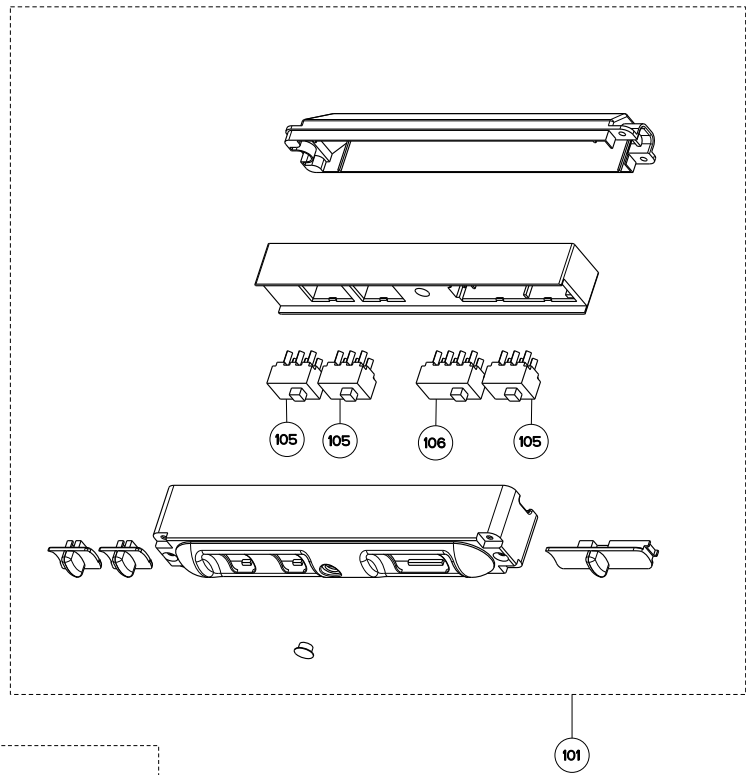

MAGNUM

body components

	Model Number	MAGN24SS	MAGN30SS	MAGN36SS	
Key	Description	24 Stainless	30 Stainless	36 Stainless	Qty Req.
5	Grease filter	133.0018.482	133.0018.482	133.0018.482	24"=2, 30"=2, 36"=3
6	Halogen Lamp	133.0046.418	133.0046.418	133.0046.418	24"=2, 30,36"= 3
7	Lamp holder	133.0060.539	133.0060.539	133.0060.539	24"=2, 30"=3, 36"=3
37	Transformer kit	133.0053.047	133.0053.047	133.0053.047	1
45	Damper	133.0055.994	133.0055.994	133.0055.994	1
50	Mounting Kit Undercounter	133.0084.482	133.0084.482	133.0084.482	1

MAGNUM

switch & motor components

	Model Number	MAGN24SS	MAGN30SS	MAGN36SS	
Key	Description	24 Stainless	30 Stainless	36 Stainless	Qty Req.
101	Switchboard kit	133.0172.187	133.0172.187	133.0172.187	1
105	On / Off switch	133.0054.536	133.0054.536	133.0054.536	2
106	Motor speed switch	133.0054.538	133.0054.538	133.0054.538	1
303	Capacitor	133.0060.648	133.0060.648	133.0060.648	1
399	Motor group	133.0174.148	133.0174.148	133.0174.148	1