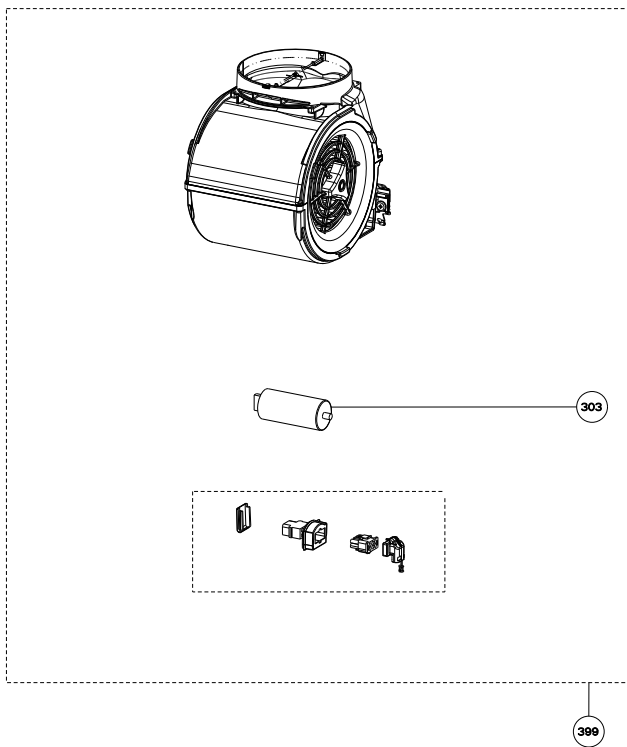

MAGNUM

body components

	Model Number	MAGN24SS	MAGN30SS	MAGN36SS	
Key	Description	24 Stainless	30 Stainless	36 Stainless	Qty Req.
5	Grease filter	133.0018.482	133.0018.482	133.0018.482	24"=2, 30"=2, 36"=3
6	Halogen Lamp	133.0046.418	133.0046.418	133.0046.418	24"=2, 30,36"= 3
7	Lamp holder	133.0060.539	133.0060.539	133.0060.539	24"=2, 30"=3, 36"=3
37	Transformer kit	133.0053.047	133.0053.047	133.0053.047	1
45	Damper	133.0055.994	133.0055.994	133.0055.994	1
50	Mounting Kit Undercounter	133.0084.482	133.0084.482	133.0084.482	1

MAGNUM

switch & motor components

	Model Number	MAGN24SS	MAGN30SS	MAGN36SS	
Key	Description	24 Stainless	30 Stainless	36 Stainless	Qty Req.
101	Switchboard kit	133.0172.187	133.0172.187	133.0172.187	1
105	On / Off switch	133.0054.536	133.0054.536	133.0054.536	2
106	Motor speed switch	133.0054.538	133.0054.538	133.0054.538	1
303	Capacitor	133.0060.648	133.0060.648	133.0060.648	1
399	Motor group	133.0174.148	133.0174.148	133.0174.148	1