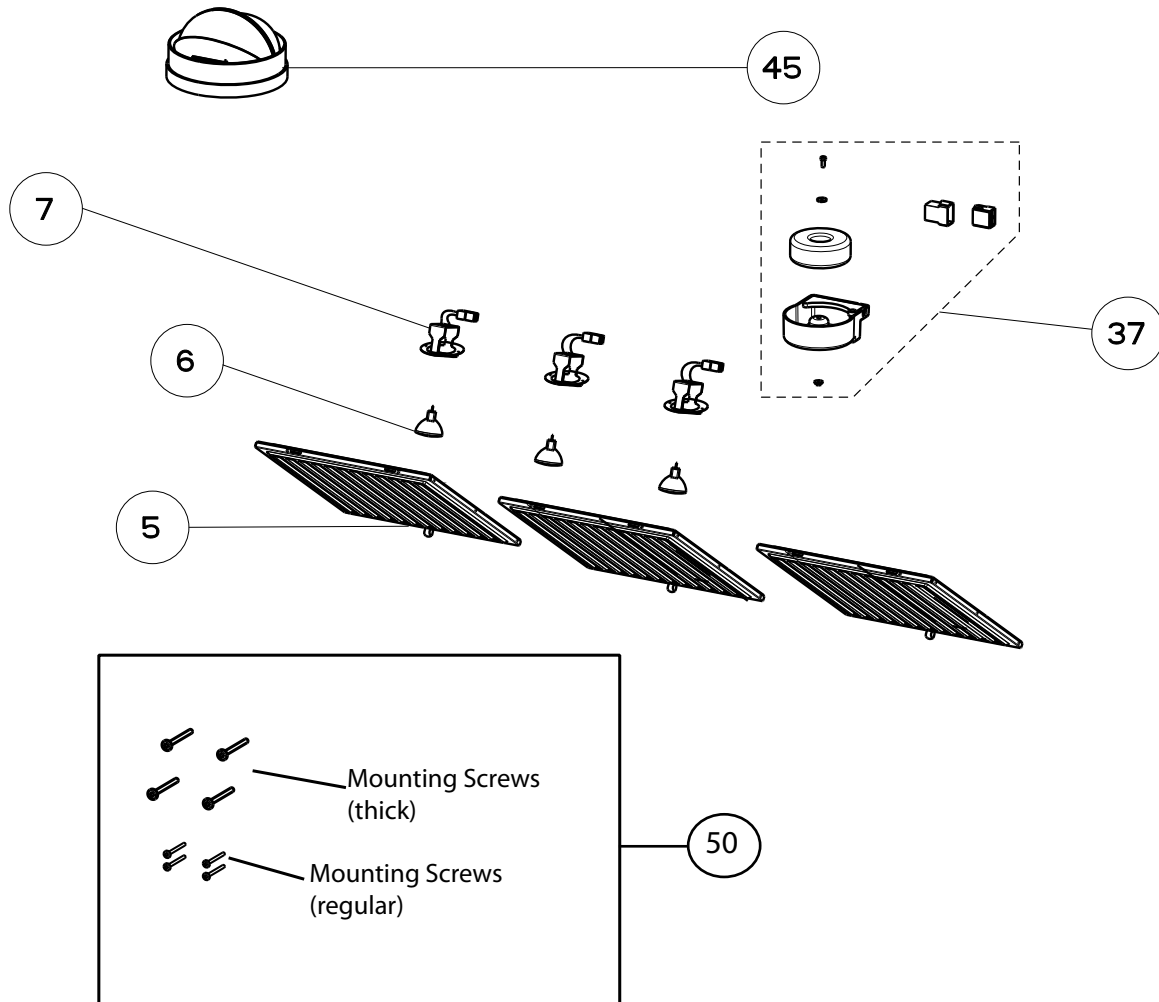

MAGNUM

body components

	Model Number	MAGN24SS	MAGN30SS	MAGN36SS	
Key	Description	24 Stainless	30 Stainless	36 Stainless	Qty Req.
5	Grease filter	133.0018.482	133.0018.482	133.0018.482	24"=2, 30"=2, 36"=3
6	Halogen Lamp	133.0046.418	133.0046.418	133.0046.418	24"=2, 30,36"= 3
7	Lamp holder	133.0060.539	133.0060.539	133.0060.539	24"=2, 30"=3, 36"=3
37	Transformer kit	133.0053.047	133.0053.047	133.0053.047	1
45	Damper	133.0055.994	133.0055.994	133.0055.994	1
50	Mounting Kit Undercounter	133.0084.482	133.0084.482	133.0084.482	1

MAGNUM

switch & motor components

	Model Number	MAGN24SS	MAGN30SS	MAGN36SS	
Key	Description	24 Stainless	30 Stainless	36 Stainless	Qty Req.
101	Switchboard kit	133.0172.187	133.0172.187	133.0172.187	1
105	On / Off switch	133.0054.536	133.0054.536	133.0054.536	2
106	Motor speed switch	133.0054.538	133.0054.538	133.0054.538	1
303	Capacitor	133.0060.648	133.0060.648	133.0060.648	1
399	Motor group	133.0174.148	133.0174.148	133.0174.148	1