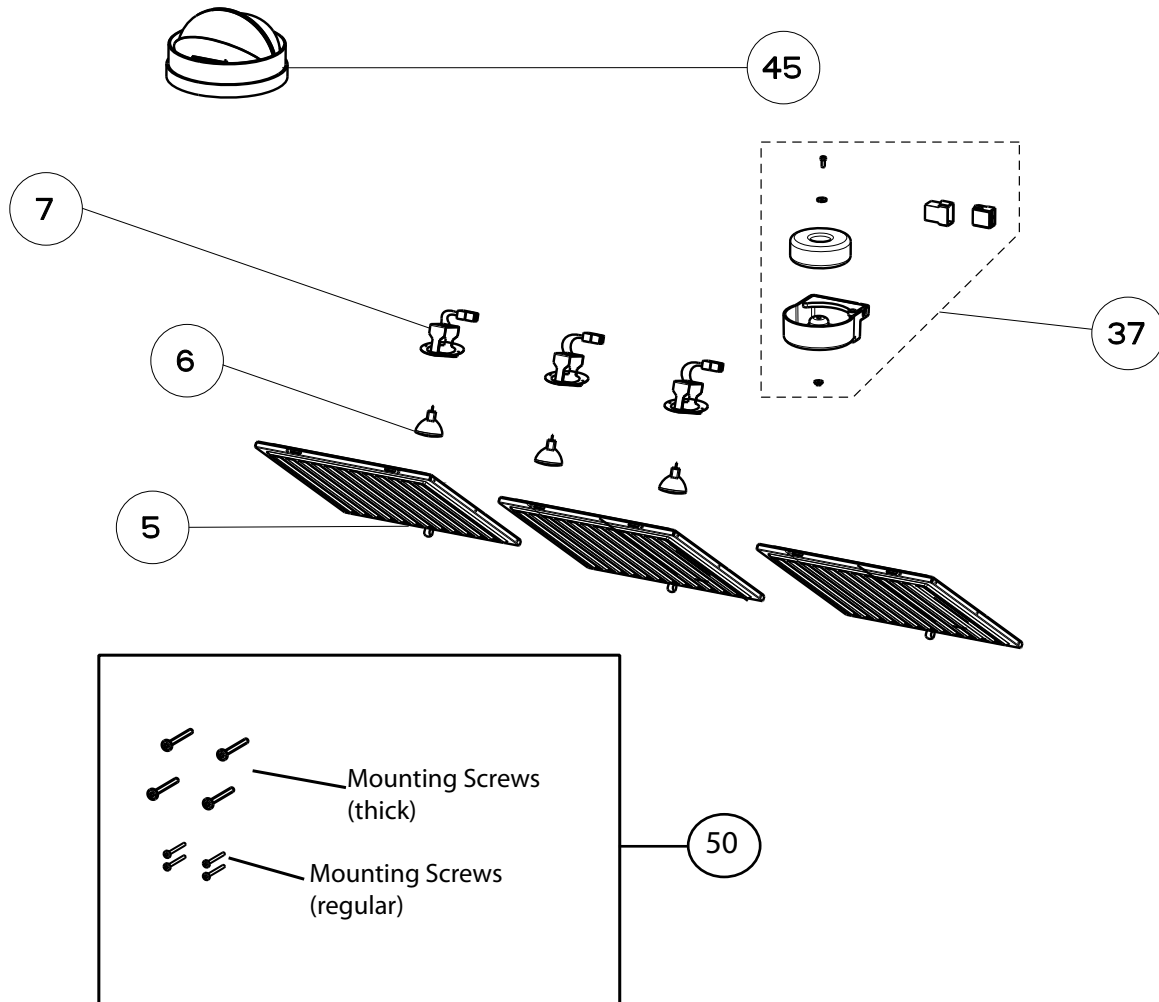

MAGNUM

body components

	Model Number	MAGN24SS	MAGN30SS	MAGN36SS	
Key	Description	24 Stainless	30 Stainless	36 Stainless	Qty Req.
5	Grease filter	133.0018.482	133.0018.482	133.0018.482	24"=2, 30"=2, 36"=3
7	Halogen Lamp	133.0046.418	133.0046.418	133.0046.418	24"=2, 30,36"= 3
8	Lamp holder	133.0060.539	133.0060.539	133.0060.539	24"=2, 30"=3, 36"=3
37	Transformer kit	133.0053.047	133.0053.047	133.0053.047	1
45	Damper	133.0055.994	133.0055.994	133.0055.994	1
50	Mounting Kit Undercounter	133.0084.482	133.0084.482	133.0084.482	1

MAGNUM

switch & motor components

	Model Number	MAGN24SS	MAGN30SS	MAGN36SS	
Key	Description	24 Stainless	30 Stainless	36 Stainless	Qty Req.
101	Switchboard kit	133.0172.187	133.0172.187	133.0172.187	1
105	On / Off switch	133.0054.536	133.0054.536	133.0054.536	2
106	Motor speed switch	133.0054.538	133.0054.538	133.0054.538	1
303	Capacitor	133.0060.648	133.0060.648	133.0060.648	1
399	Motor group	133.0174.148	133.0174.148	133.0174.148	1