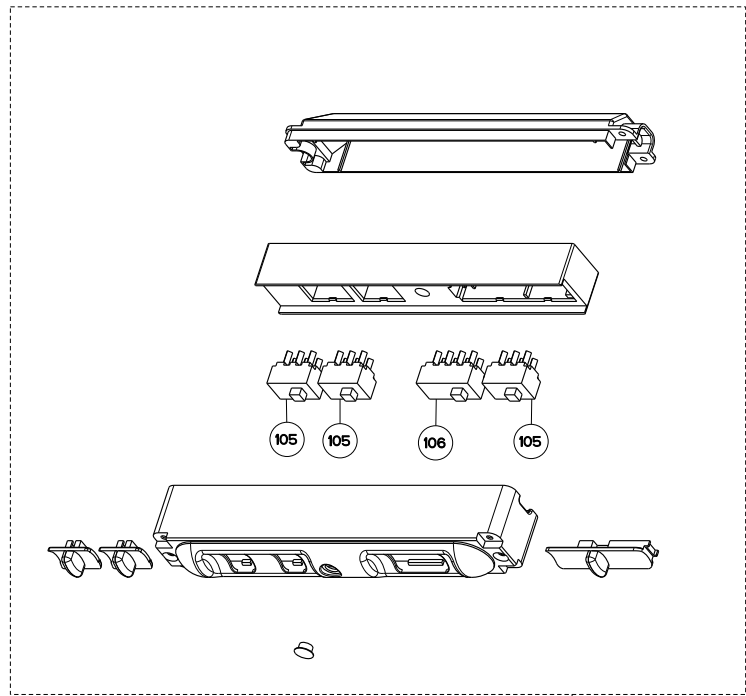

MAGNUM

body components

	Model Number	MAGN24SS	MAGN30SS	MAGN36SS	
Key	Description	24 Stainless	30 Stainless	36 Stainless	Qty Req.
5	Grease filter	133.0018.482	133.0018.482	133.0018.482	24"=2, 30"=2, 36"=3
7	Halogen Lamp	133.0046.418	133.0046.418	133.0046.418	24"=2, 30,36"= 3
8	Lamp holder	133.0060.539	133.0060.539	133.0060.539	24"=2, 30"=3, 36"=3
37	Transformer kit	133.0053.047	133.0053.047	133.0053.047	1
45	Damper	133.0055.994	133.0055.994	133.0055.994	1
50	Mounting Kit Undercounter	133.0084.482	133.0084.482	133.0084.482	1

MAGNUM

switch & motor components

	Model Number	MAGN24SS	MAGN30SS	MAGN36SS	
Key	Description	24 Stainless	30 Stainless	36 Stainless	Qty Req.
101	Switchboard kit	133.0172.187	133.0172.187	133.0172.187	1
105	On / Off switch	133.0054.536	133.0054.536	133.0054.536	2
106	Motor speed switch	133.0054.538	133.0054.538	133.0054.538	1
303	Capacitor	133.0060.648	133.0060.648	133.0060.648	1
399	Motor group	133.0174.148	133.0174.148	133.0174.148	1