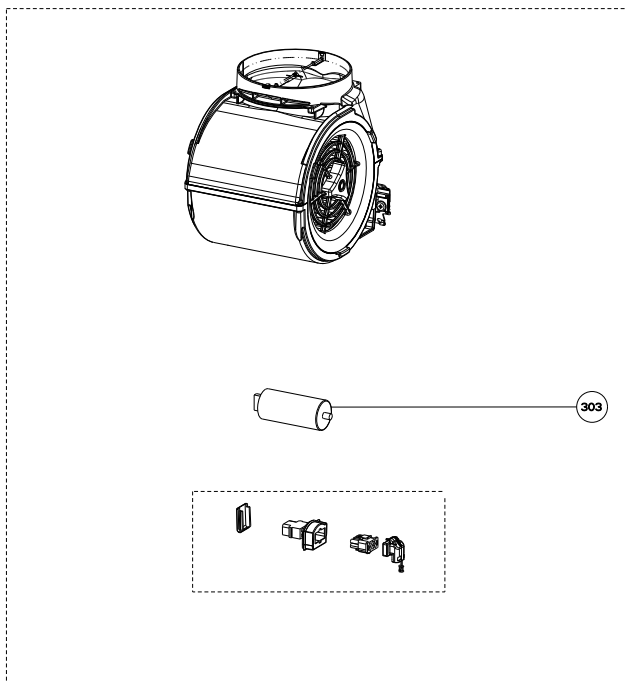

MAGNUM

body components

	Model Number	MAGN24SS	MAGN30SS	MAGN36SS	
Key	Description	24 Stainless	30 Stainless	36 Stainless	Qty Req.
5	Grease filter	133.0018.482	133.0018.482	133.0018.482	24"=2, 30"=2, 36"=3
7	Halogen Lamp	133.0046.418	133.0046.418	133.0046.418	24"=2, 30,36"= 3
8	Lamp holder	133.0060.539	133.0060.539	133.0060.539	24"=2, 30"=3, 36"=3
37	Transformer kit	133.0053.047	133.0053.047	133.0053.047	1
45	Damper	133.0055.994	133.0055.994	133.0055.994	1
50	Mounting Kit Undercounter	133.0084.482	133.0084.482	133.0084.482	1

MAGNUM

switch & motor components

	Model Number	MAGN24SS	MAGN30SS	MAGN36SS	
Key	Description	24 Stainless	30 Stainless	36 Stainless	Qty Req.
101	Switchboard kit	133.0172.187	133.0172.187	133.0172.187	1
105	On / Off switch	133.0054.536	133.0054.536	133.0054.536	2
106	Motor speed switch	133.0054.538	133.0054.538	133.0054.538	1
303	Capacitor	133.0060.648	133.0060.648	133.0060.648	1
399	Motor group	133.0174.148	133.0174.148	133.0174.148	1