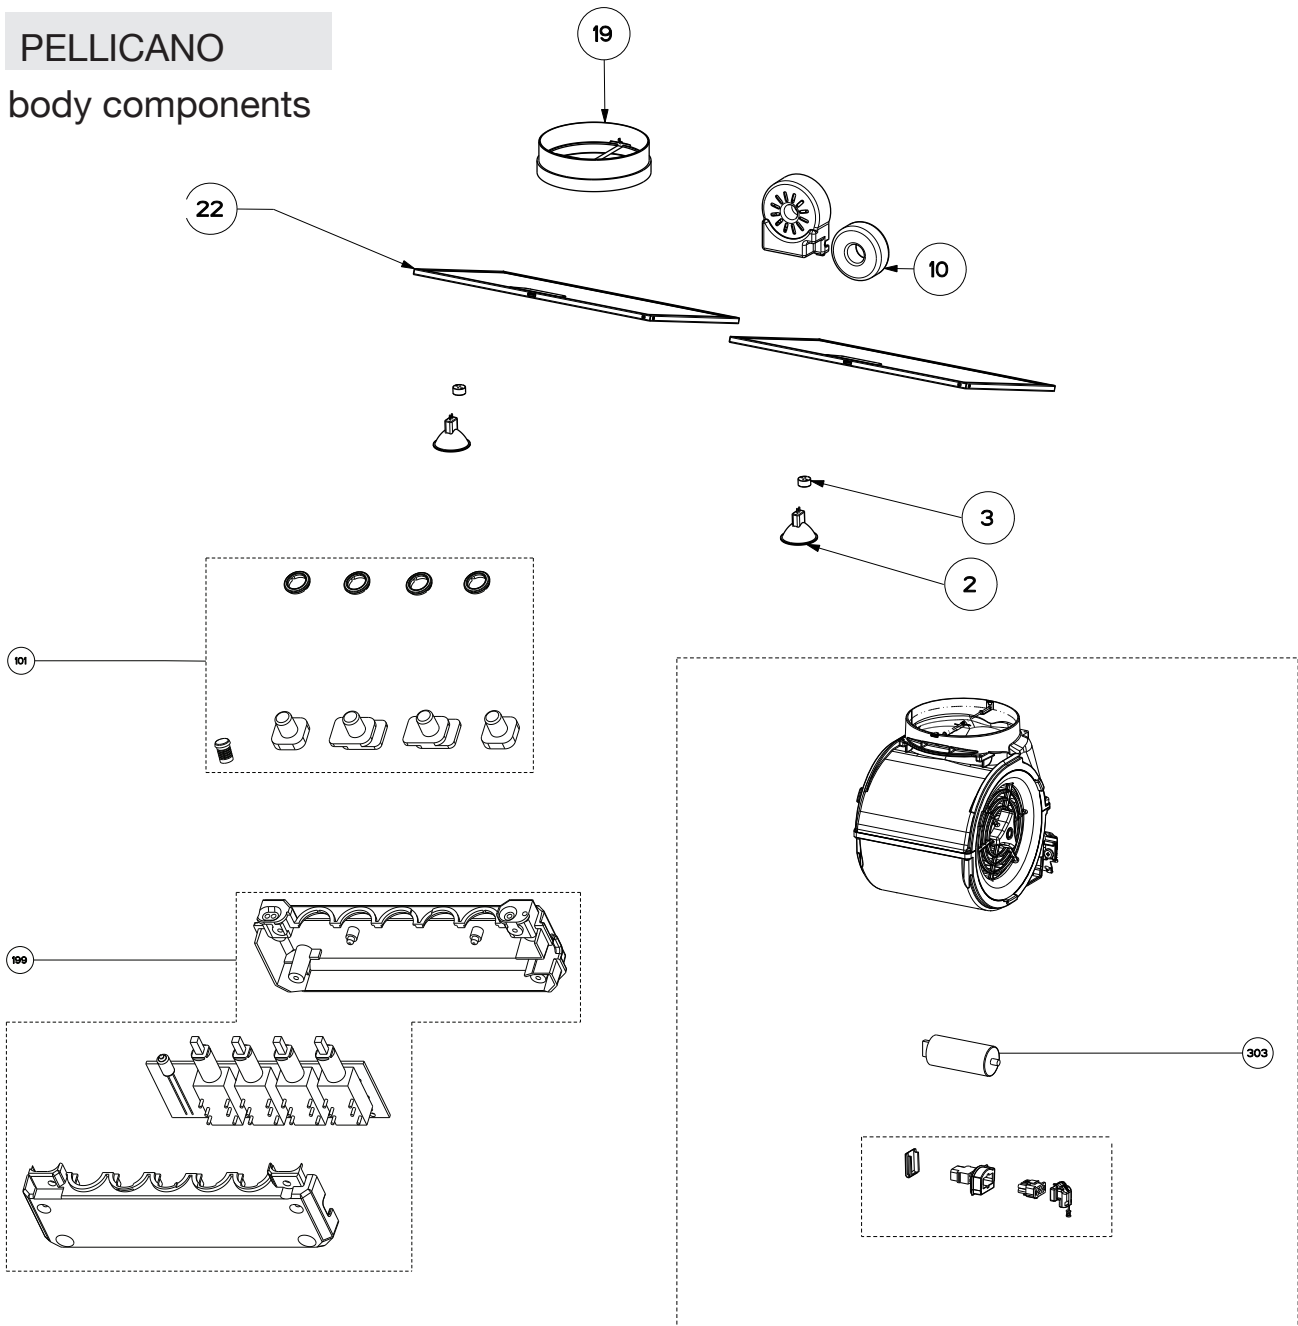

PELLICANO

body components

	Model Number	PELL30SS	PELL36SS	
Key	Description	30 Stainless	36 Stainless	Qty Req.
2	Halogen lamp	133.0017.669	133.0017.669	2
3	Lamp holder	133.0076.264	133.0076.264	2
10	Transformer kit	133.0052.516	133.0052.516	1
19	Damper	133.0055.994	133.0055.994	1
22	Grease filter	133.0182.006	133.0182.007	2
50	Mounting Kit Undercounter	133.0084.482	133.0084.482	1
101	Button and trim ring kit	133.0017.102	133.0017.102	1
199	Switchboard kit	133.0062.137	133.0062.137	1
303	Capacitor	133.0060.648	133.0060.648	1
399	Motor group	133.0174.148	133.0174.148	1