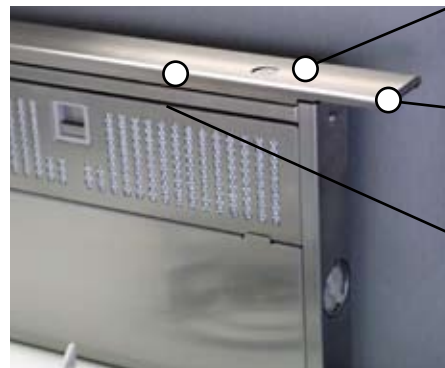

Scirocco

a disappearing downdraft

- downdraft vent system
- pops up and down
- flush with cooktop in down position
- sleek design
- safety microswitches
- 500 cfm for internal blower
- 900 cfm for remote blower
- variable speed control
- dishwasher safe grease filters
- stainless steel trim
- four way venting
- some range: 3.5 - 6.5
- 3 1/4" x 10" duct (internal)
- 10" round duct (remote)

FABER

The Scirocco downdraft is perfect for island installations, where an overhead canopy would be obstructive, or wall installations where cabinet space is at a premium.

Rising a full 8 1/4" above the cooktop, the Scirocco vents horizontally across the cooking surface and down through the exhaust vent. At the press of a button, the stainless steel Scirocco retracts back down into the counter.

Size/Color/Model

30 SS Internal	SCIR3008IB
36 SS Internal	SCIR3608IB
30 SS Remote	SCIR3008RB
36 SS Remote	SCIR3608RB
900 cfm Rmt Blwr	RBORIG900

Momentary delay up/down button prevents the unit from raising or lowering when cleaning the top trim.

Spring secured top trim pops off automatically if an object or finger obstructs its path.

Safety microswitches on the grease filters prevent the Scirocco from lowering when grease filters are not installed.