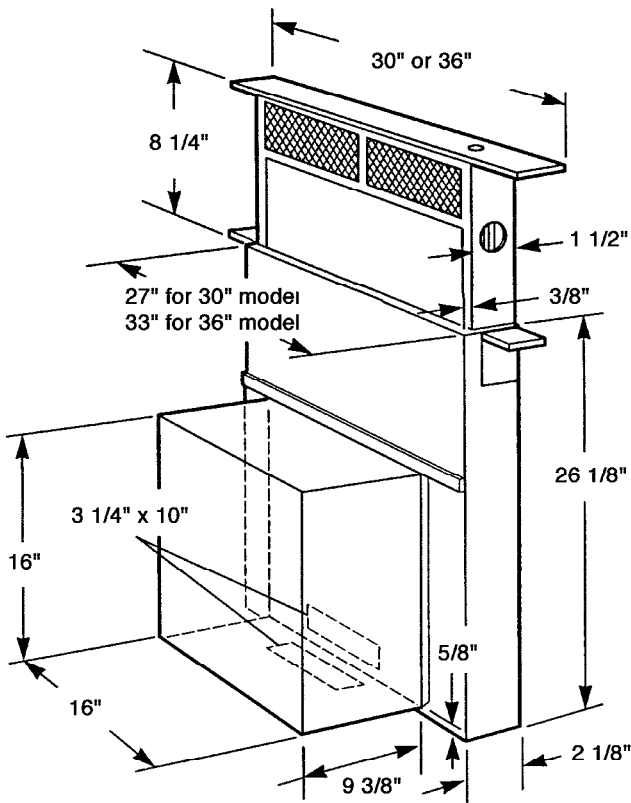

For more power, the Remote Blower can be mounted on the wall or roof outside the home

READ THE INSTALLATION INSTRUCTIONS FOR BOTH THE REMOTE BLOWER AND THE SCIROCCO DOWNDRAFT SYSTEM BEFORE INSTALLING EITHER PRODUCT.

NOT FOR USE WITH COMMERCIAL COOKTOPS

Dimensional Diagrams

Internal Blower Model

Remote Blower Model

Ductwork Cutout Dimensions For Internal Blower Model Only!

Countertop Cutout Dimensions For Both Internal and Remote Models