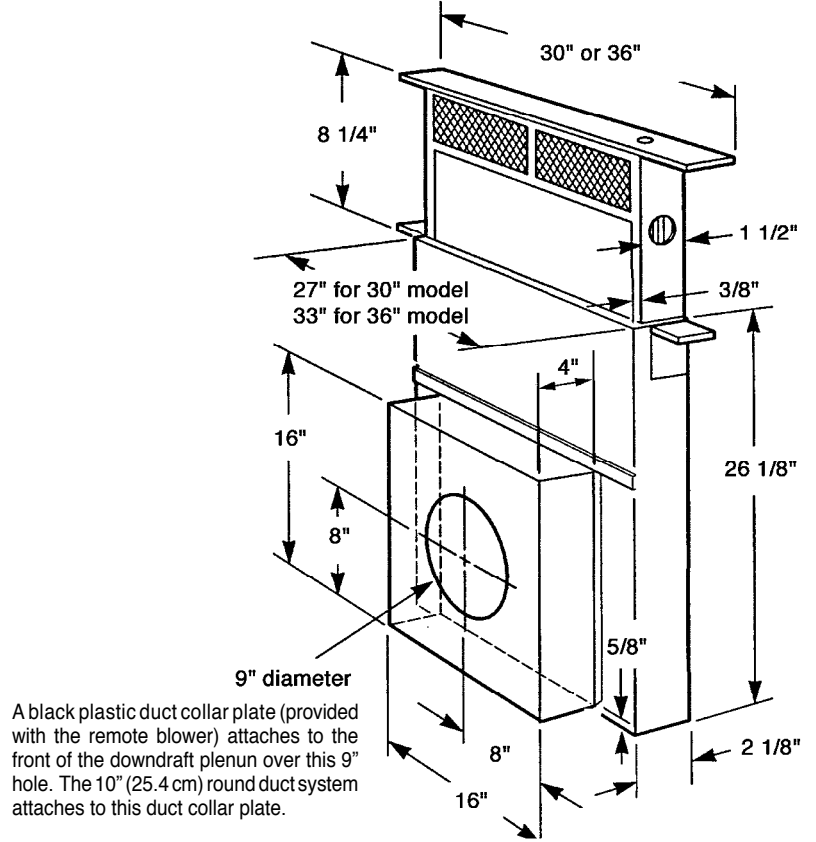

For more power, the Remote Blower can be mounted on the wall or roof outside the home

READ THE INSTALLATION INSTRUCTIONS FOR BOTH THE REMOTE BLOWER AND THE SCIROCCO DOWNDRAFT SYSTEM BEFORE INSTALLING EITHER PRODUCT.

NOT FOR USE WITH COMMERCIAL COOKTOPS

Dimensional Diagrams

Internal Blower Model

Remote Blower Model

Ductwork Cutout Dimensions For Internal Blower Model Only!

Countertop Cutout Dimensions For Both Internal and Remote Models