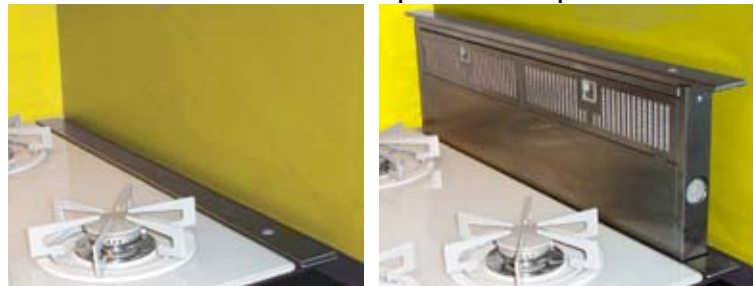

Scirocco

a disappearing downdraft

- downdraft vent system
- pops up and down
- flush with cooktop in down position
- sleek design
- safety microswitches
- 500 cfm for internal blower
- 900 cfm for remote blower
- variable speed control
- dishwasher safe grease filters
- stainless steel trim
- four way venting
- some range: 3.5 - 6.5
- 3 1/4" x 10" duct (internal)
- 10" round duct (remote)

FABER

The Scirocco downdraft is perfect for island installations, where an overhead canopy would be obstructive, or wall installations where cabinet space is at a premium.

Rising a full 8 1/4" above the cooktop, the Scirocco vents horizontally across the cooking surface and down through the exhaust vent. At the press of a button, the stainless steel Scirocco retracts back down into the counter.

Size/Color/Model

30 SS Internal	SCIR3008IB
36 SS Internal	SCIR3608IB
30 SS Remote	SCIR3008RB
36 SS Remote	SCIR3608RB
900 cfm Rmt Blwr	RBORIG900

Momentary delay up/down button prevents the unit from raising or lowering when cleaning the top trim.

Spring secured top trim pops off automatically if an object or finger obstructs its path.

Safety microswitches on the grease filters prevent the Scirocco from lowering when grease filters are not installed.