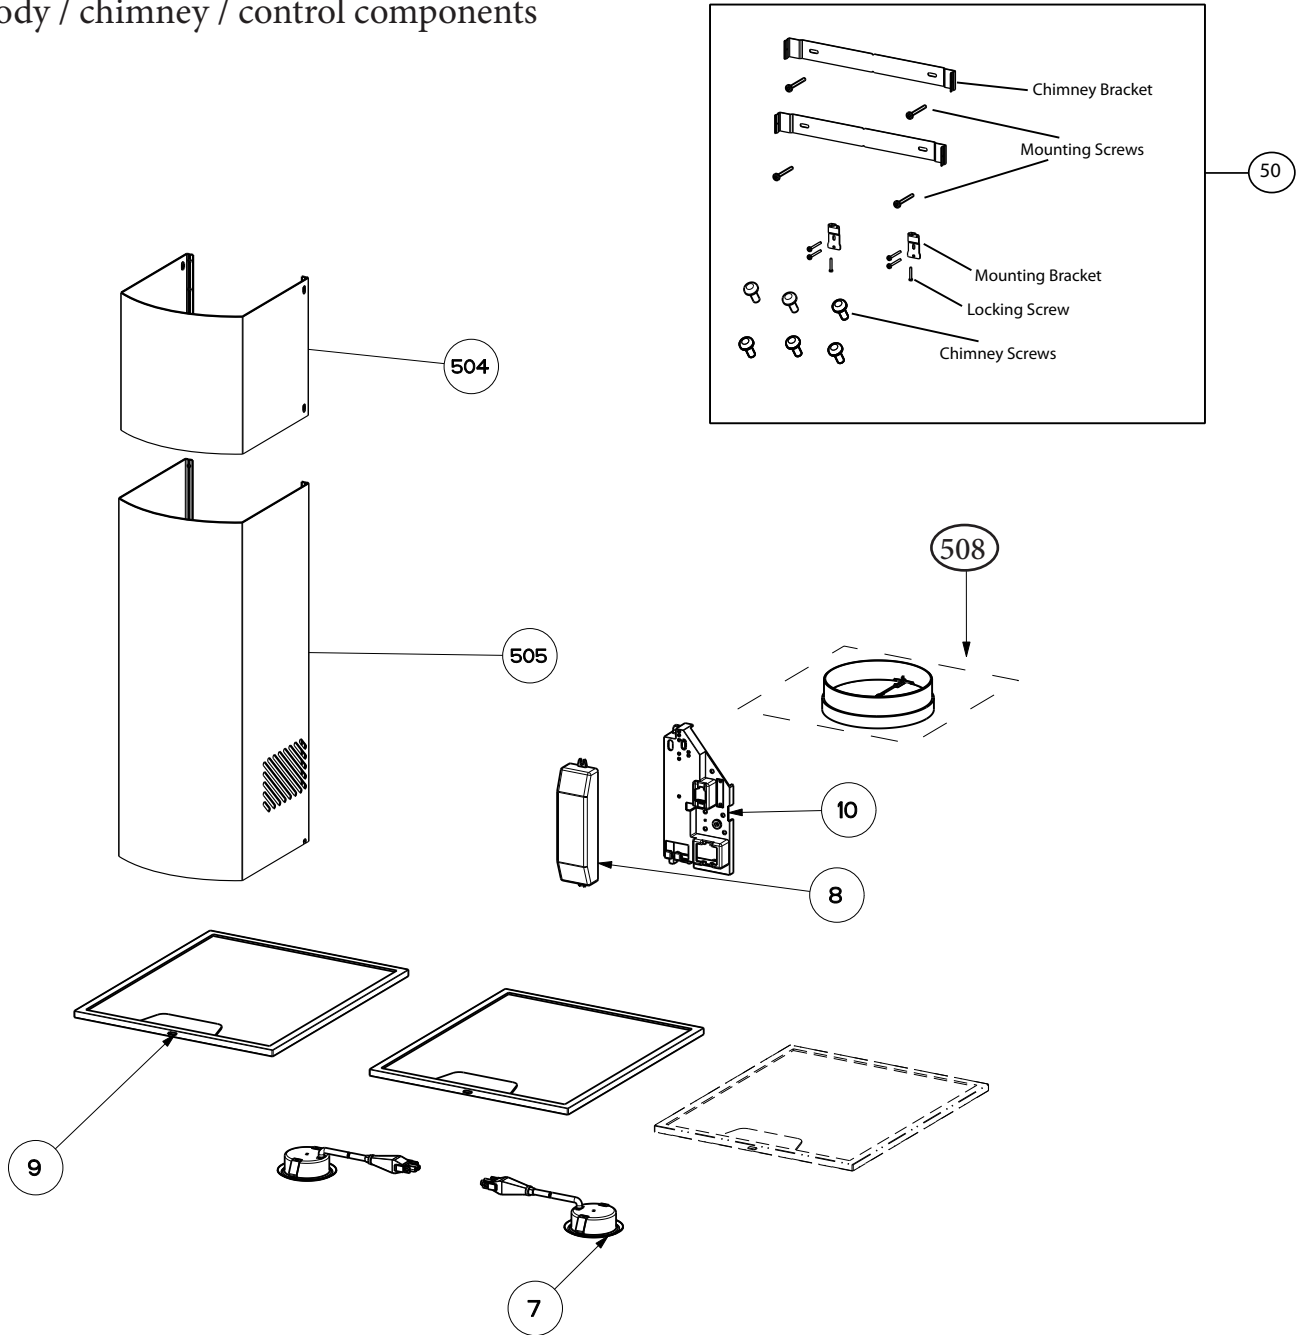

TENDER 2017

body / chimney / control components

	Model Number	TEND30SS600-B	TEND36SS600-B	TEND30SS300-B	TEND36SS300-B	
Key	Description	30 - 600 cfm	36 - 600 cfm	30 - 300 cfm	36 - 300 cfm	Qty Req.
7	LED Lights	133.0289.829	133.0289.829	133.0289.829	133.0289.829	2
9	Grease Filter	133.0017.054	133.0017.054	133.0017.054	133.0017.054	2 (30"), 3 (36")
8	Transformer	133.0299.377	133.0299.377	133.0299.377	133.0299.377	1
10	Transformer Support	133.0182.439	133.0182.439	133.0182.439	133.0182.439	1
508	Damper	133.0055.994	133.0055.994	133.0055.994	133.0055.994	1
505	Lower Chimney	133.0192.179	133.0192.179	133.0192.179	133.0192.179	1
504	Upper Chimney	133.0067.516	133.0067.516	133.0067.516	133.0067.516	1
50	Chimney Brackets	133.0084.480	133.0084.480	133.0084.480	133.0084.480	1

TENDER 2017

switch components

	Model Number	TEND30SS600-B	TEND36SS600-B	TEND30SS300-B	TEND36SS300-B	
Key	Description	30 - 600 cfm	36 - 600 cfm	30 - 300 cfm	36 - 300 cfm	Qty Req.
101	Button Kit	133.0380.478	133.0380.478	133.0380.478	133.0380.478	1
190	Control board kit	133.0440.939	133.0440.939	133.0440.939	133.0440.939	1

TENDER 2017

motor components

	Model Number	TEND30SS600-B	TEND36SS600-B	TEND30SS300-B	TEND36SS300-B	
Key	Description	30 - 600 cfm	36 - 600 cfm	30 - 300 cfm	36 - 300 cfm	Qty Req.
302	Impeller 600 cfm	133.0052.799	133.0052.799	NA	NA	1
303	Impeller 300 cfm	NA	NA	133.0178.632	133.0178.632	1
305	Rubber Motor Mount	133.0051.604	133.0051.604	NA	NA	1
310	Power cord	133.0381.468	133.0381.468	133.0381.468	133.0381.468	1
304	Capacitor 14 mf	NA	NA	133.0071.827	133.0071.827	1
312	Capacitor 25 mf	133.0060.648	133.0060.648	NA	NA	1
399	Motor Group 600 cfm	133.0381.523	133.0381.523	NA	NA	1
399	Motor Kit 300 cfm	NA	NA	133.0464.899	133.0464.899	1