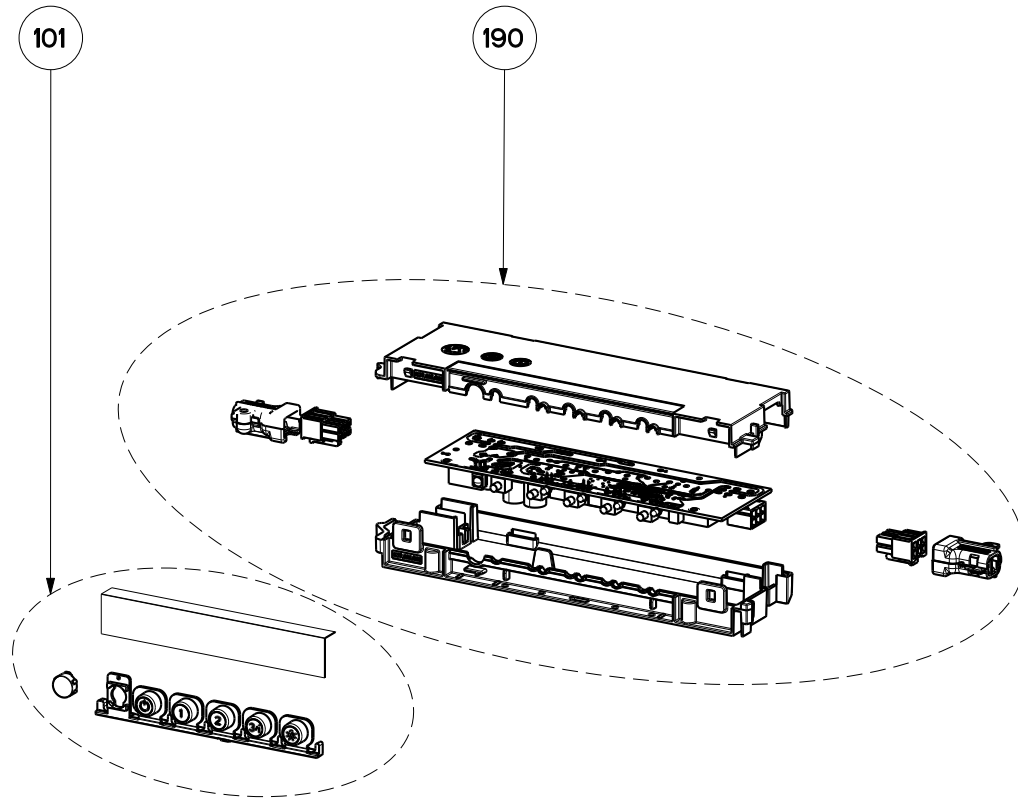

TENDER 2017

body / chimney / control components

	Model Number	TEND30SS600-B	TEND36SS600-B	TEND30SS300-B	TEND36SS300-B	
Key	Description	30 - 600 cfm	36 - 600 cfm	30 - 300 cfm	36 - 300 cfm	Qty Req.
7	LED Lights	133.0289.829	133.0289.829	133.0289.829	133.0289.829	2
9	Grease Filter	133.0017.054	133.0017.054	133.0017.054	133.0017.054	2 (30"), 3 (36")
8	Transformer	133.0299.377	133.0299.377	133.0299.377	133.0299.377	1
10	Transformer Support	133.0182.439	133.0182.439	133.0182.439	133.0182.439	1
508	Damper	133.0055.994	133.0055.994	133.0055.994	133.0055.994	1
505	Lower Chimney	133.0192.179	133.0192.179	133.0192.179	133.0192.179	1
504	Upper Chimney	133.0067.516	133.0067.516	133.0067.516	133.0067.516	1
50	Chimney Brackets	133.0084.480	133.0084.480	133.0084.480	133.0084.480	1

TENDER 2017

switch components

	Model Number	TEND30SS600-B	TEND36SS600-B	TEND30SS300-B	TEND36SS300-B	
Key	Description	30 - 600 cfm	36 - 600 cfm	30 - 300 cfm	36 - 300 cfm	Qty Req.
101	Button Kit	133.0380.478	133.0380.478	133.0380.478	133.0380.478	1
190	Control board kit	133.0440.939	133.0440.939	133.0440.939	133.0440.939	1

TENDER 2017

motor components

	Model Number	TEND30SS600-B	TEND36SS600-B	TEND30SS300-B	TEND36SS300-B	
Key	Description	30 - 600 cfm	36 - 600 cfm	30 - 300 cfm	36 - 300 cfm	Qty Req.
302	Impeller 600 cfm	133.0052.799	133.0052.799	NA	NA	1
303	Impeller 300 cfm	NA	NA	133.0178.632	133.0178.632	1
305	Rubber Motor Mount	133.0051.604	133.0051.604	NA	NA	1
310	Power cord	133.0381.468	133.0381.468	133.0381.468	133.0381.468	1
304	Capacitor 14 mf	NA	NA	133.0071.827	133.0071.827	1
312	Capacitor 25 mf	133.0060.648	133.0060.648	NA	NA	1
399	Motor Group 600 cfm	133.0381.523	133.0381.523	NA	NA	1
399	Motor Kit 300 cfm	NA	NA	133.0464.899	133.0464.899	1