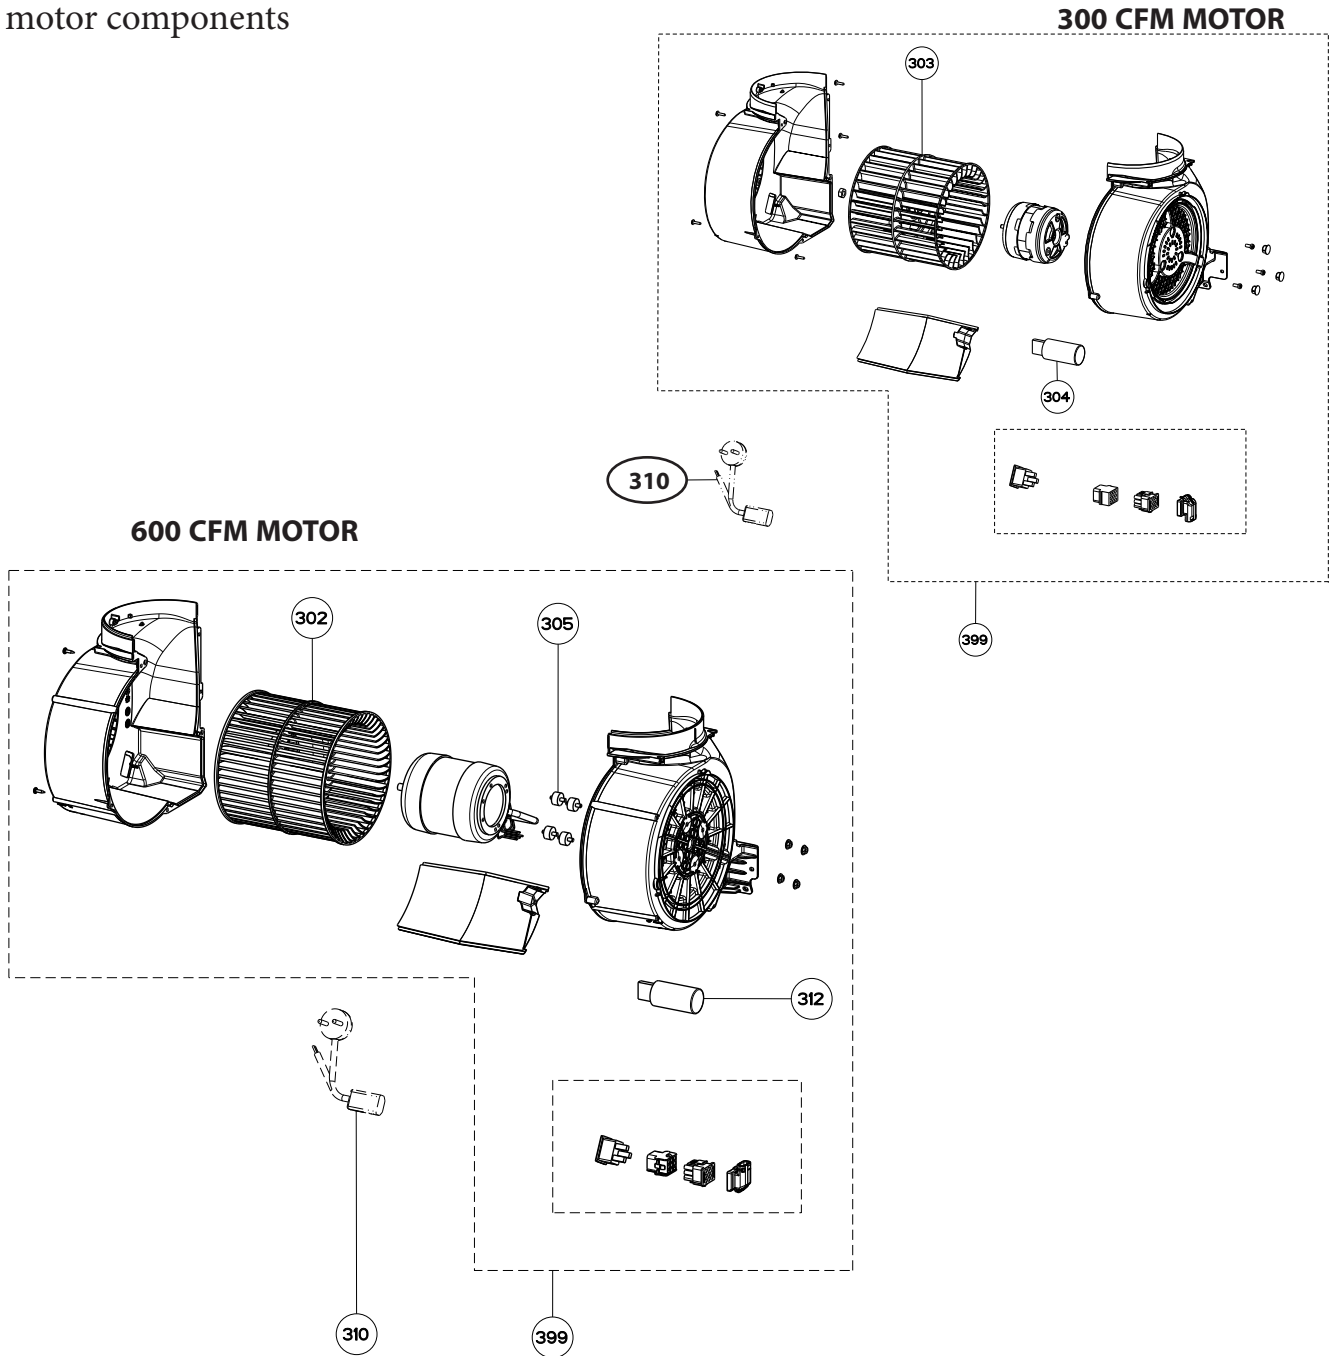

TENDER 2017

body / chimney / control components

	Model Number	TEND30SS600-B	TEND36SS600-B	TEND30SS300-B	TEND36SS300-B	
Key	Description	30 - 600 cfm	36 - 600 cfm	30 - 300 cfm	36 - 300 cfm	Qty Req.
7	LED Lights	133.0289.829	133.0289.829	133.0289.829	133.0289.829	2
9	Grease Filter	133.0017.054	133.0017.054	133.0017.054	133.0017.054	2 (30"), 3 (36")
8	Transformer	133.0299.377	133.0299.377	133.0299.377	133.0299.377	1
10	Transformer Support	133.0182.439	133.0182.439	133.0182.439	133.0182.439	1
508	Damper	133.0055.994	133.0055.994	133.0055.994	133.0055.994	1
505	Lower Chimney	133.0192.179	133.0192.179	133.0192.179	133.0192.179	1
504	Upper Chimney	133.0067.516	133.0067.516	133.0067.516	133.0067.516	1
50	Chimney Brackets	133.0084.480	133.0084.480	133.0084.480	133.0084.480	1

TENDER 2017

switch components

	Model Number	TEND30SS600-B	TEND36SS600-B	TEND30SS300-B	TEND36SS300-B	
Key	Description	30 - 600 cfm	36 - 600 cfm	30 - 300 cfm	36 - 300 cfm	Qty Req.
101	Button Kit	133.0380.478	133.0380.478	133.0380.478	133.0380.478	1
190	Control board kit	133.0440.939	133.0440.939	133.0440.939	133.0440.939	1

TENDER 2017

motor components

	Model Number	TEND30SS600-B	TEND36SS600-B	TEND30SS300-B	TEND36SS300-B	
Key	Description	30 - 600 cfm	36 - 600 cfm	30 - 300 cfm	36 - 300 cfm	Qty Req.
302	Impeller 600 cfm	133.0052.799	133.0052.799	NA	NA	1
303	Impeller 300 cfm	NA	NA	133.0178.632	133.0178.632	1
305	Rubber Motor Mount	133.0051.604	133.0051.604	NA	NA	1
310	Power cord	133.0381.468	133.0381.468	133.0381.468	133.0381.468	1
304	Capacitor 14 mf	NA	NA	133.0071.827	133.0071.827	1
312	Capacitor 25 mf	133.0060.648	133.0060.648	NA	NA	1
399	Motor Group 600 cfm	133.0381.523	133.0381.523	NA	NA	1
399	Motor Kit 300 cfm	NA	NA	133.0464.899	133.0464.899	1