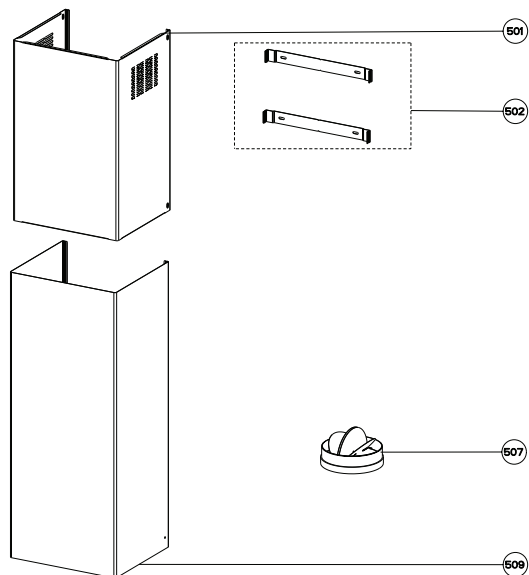

# TRATTO 2016 WITH LED BULBS

body / chimney components

	Model Number	TRAT30SS600-B	TRAT36SS600-B	
Key	Description	30 Stainless	36 Stainless	Qty Req.
2	LED Lights	133.0289.829	133.0289.829	2
3	Grease Filters	133.0076.268	133.0076.268	1
12	Transformer	133.0299.377	133.0299.377	1
14	Transformer Support	133.0182.439	133.0182.439	1
501	Upper Chimney	133.0433.856	133.0433.856	1
502	Chimney Brackets	133.0046.952	133.0046.952	1
504	Hardware Kit	133.0474.335	133.0474.335	1
507	Damper	133.0055.994	133.0055.994	1
509	Lower Chimney	133.0326.976	133.0326.976	1
636	Canopy wall Bracket	133.0200.466	133.0200.466	1

# TRATTO 2016 WITH LED BULBS

switch components

	Model Number	TRAT30SS600-B	TRAT36SS600-B	
Key	Description	30 Stainless	36 Stainless	Qty Req.
101	Button Kit	133.0380.478	133.0380.478	1
190	Control board kit	133.0440.939	133.0440.939	1

# TRATTO 2016 WITH LED BULBS

motor components

	Model Number	TRAT30SS600-B	TRAT36SS600-B	
Key	Description	30 Stainless	36 Stainless	Qty Req.
302	Impeller Kit	133.0052.799	133.0052.799	1
305	Rubber Motor Mount	133.0051.604	133.0051.604	1
310	Power cord	133.0381.468	133.0381.468	1
312	Capacitor 25 mf	133.0060.648	133.0060.648	1
399	Motor Group	133.0381.523	133.0381.523	1