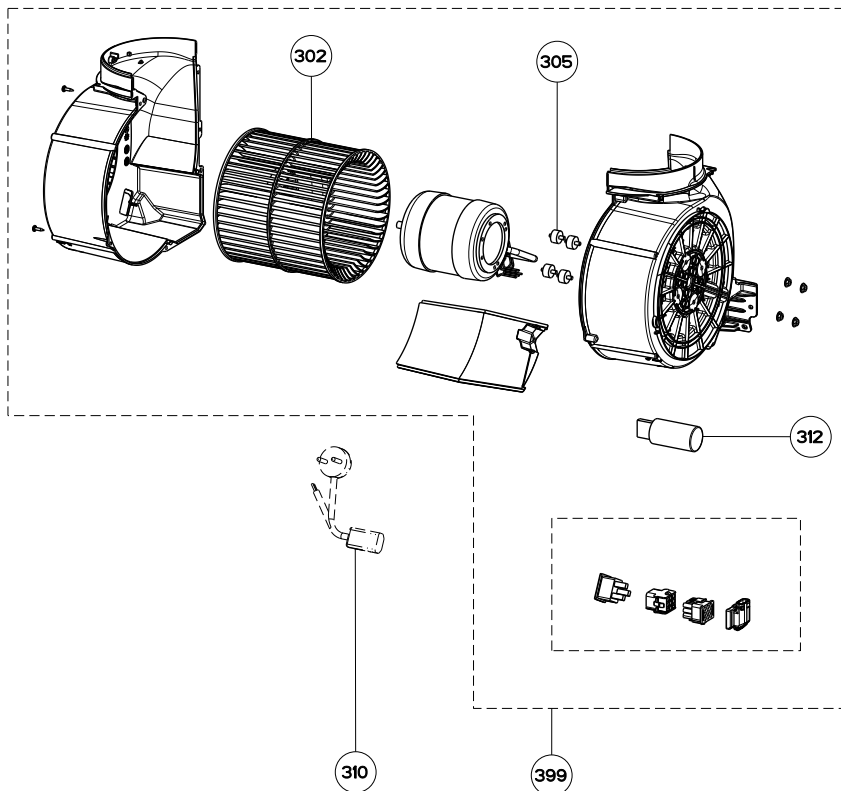

# TRATTO 2016 WITH LED BULBS

body / chimney components

	Model Number	TRAT30SS600-B	TRAT36SS600-B	
Key	Description	30 Stainless	36 Stainless	Qty Req.
2	LED Lights	133.0289.829	133.0289.829	2
3	Grease Filters	133.0076.268	133.0076.268	1
12	Transformer	133.0299.377	133.0299.377	1
14	Transformer Support	133.0182.439	133.0182.439	1
501	Upper Chimney	133.0433.856	133.0433.856	1
502	Chimney Brackets	133.0046.952	133.0046.952	1
504	Hardware Kit	133.0474.335	133.0474.335	1
507	Damper	133.0055.994	133.0055.994	1
509	Lower Chimney	133.0326.976	133.0326.976	1
636	Canopy wall Bracket	133.0200.466	133.0200.466	1

# TRATTO 2016 WITH LED BULBS

switch components

	Model Number	TRAT30SS600-B	TRAT36SS600-B	
Key	Description	30 Stainless	36 Stainless	Qty Req.
101	Button Kit	133.0380.478	133.0380.478	1
190	Control board kit	133.0440.939	133.0440.939	1

# TRATTO 2016 WITH LED BULBS

motor components

	Model Number	TRAT30SS600-B	TRAT36SS600-B	
Key	Description	30 Stainless	36 Stainless	Qty Req.
302	Impeller Kit	133.0052.799	133.0052.799	1
305	Rubber Motor Mount	133.0051.604	133.0051.604	1
310	Power cord	133.0381.468	133.0381.468	1
312	Capacitor 25 mf	133.0060.648	133.0060.648	1
399	Motor Group	133.0381.523	133.0381.523	1