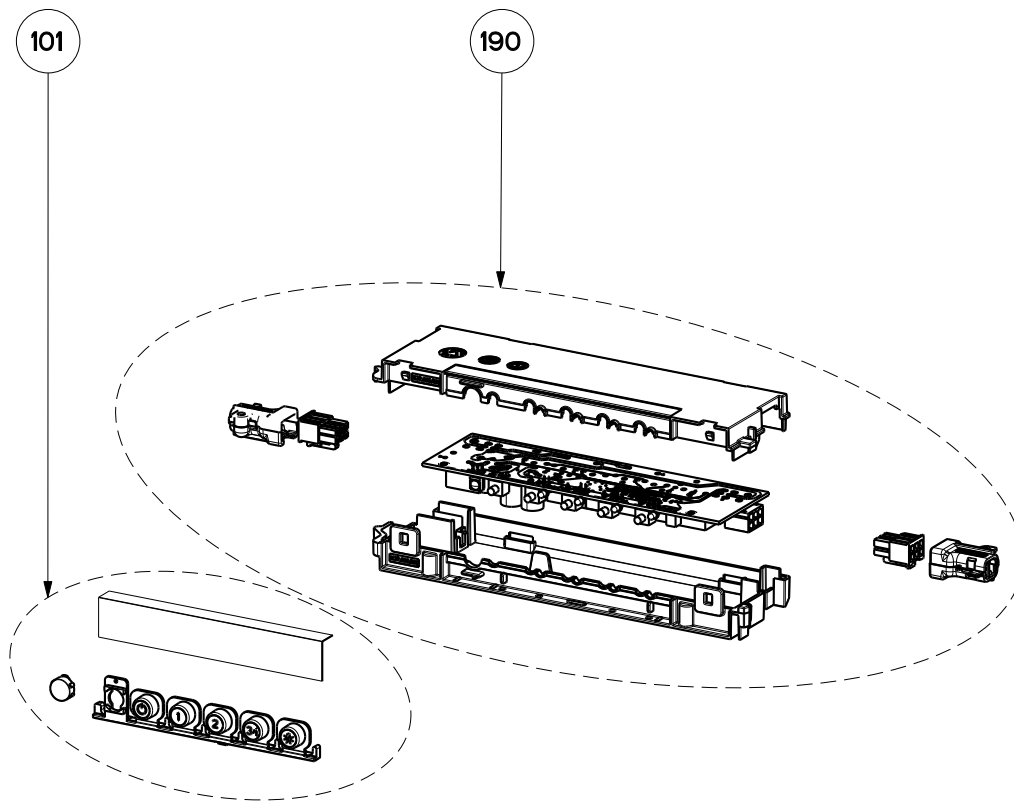

# TRATTO 2016 WITH LED BULBS

body / chimney components

	Model Number	TRAT30SS600-B	TRAT36SS600-B	
Key	Description	30 Stainless	36 Stainless	Qty Req.
2	LED Lights	133.0289.829	133.0289.829	2
3	Grease Filters	133.0076.268	133.0076.268	1
12	Transformer	133.0299.377	133.0299.377	1
14	Transformer Support	133.0182.439	133.0182.439	1
501	Upper Chimney	133.0433.856	133.0433.856	1
502	Chimney Brackets	133.0046.952	133.0046.952	1
504	Hardware Kit	133.0474.335	133.0474.335	1
507	Damper	133.0055.994	133.0055.994	1
509	Lower Chimney	133.0326.976	133.0326.976	1
636	Canopy wall Bracket	133.0200.466	133.0200.466	1

# TRATTO 2016 WITH LED BULBS

switch components

	Model Number	TRAT30SS600-B	TRAT36SS600-B	
Key	Description	30 Stainless	36 Stainless	Qty Req.
101	Button Kit	133.0380.478	133.0380.478	1
190	Control board kit	133.0440.939	133.0440.939	1

# TRATTO 2016 WITH LED BULBS

motor components

	Model Number	TRAT30SS600-B	TRAT36SS600-B	
Key	Description	30 Stainless	36 Stainless	Qty Req.
302	Impeller Kit	133.0052.799	133.0052.799	1
305	Rubber Motor Mount	133.0051.604	133.0051.604	1
310	Power cord	133.0381.468	133.0381.468	1
312	Capacitor 25 mf	133.0060.648	133.0060.648	1
399	Motor Group	133.0381.523	133.0381.523	1