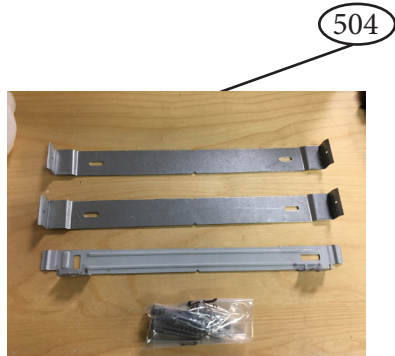

# TRATTO 2016 WITH LED BULBS

body / chimney components

	Model Number	TRAT30SS600-B	TRAT36SS600-B	
Key	Description	30 Stainless	36 Stainless	Qty Req.
2	LED Lights	133.0289.829	133.0289.829	2
3	Grease Filters	133.0076.268	133.0076.268	1
12	Transformer	133.0299.377	133.0299.377	1
14	Transformer Support	133.0182.439	133.0182.439	1
501	Upper Chimney	133.0433.856	133.0433.856	1
502	Chimney Brackets	133.0046.952	133.0046.952	1
504	Hardware Kit	133.0474.335	133.0474.335	1
507	Damper	133.0055.994	133.0055.994	1
509	Lower Chimney	133.0326.976	133.0326.976	1
636	Canopy wall Bracket	133.0200.466	133.0200.466	1

# TRATTO 2016 WITH LED BULBS

switch components

	Model Number	TRAT30SS600-B	TRAT36SS600-B	
Key	Description	30 Stainless	36 Stainless	Qty Req.
101	Button Kit	133.0380.478	133.0380.478	1
190	Control board kit	133.0440.939	133.0440.939	1

# TRATTO 2016 WITH LED BULBS

motor components

	Model Number	TRAT30SS600-B	TRAT36SS600-B	
Key	Description	30 Stainless	36 Stainless	Qty Req.
302	Impeller Kit	133.0052.799	133.0052.799	1
305	Rubber Motor Mount	133.0051.604	133.0051.604	1
310	Power cord	133.0381.468	133.0381.468	1
312	Capacitor 25 mf	133.0060.648	133.0060.648	1
399	Motor Group	133.0381.523	133.0381.523	1