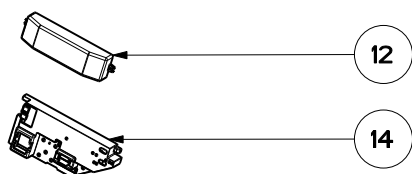

# TRATTO 2016 WITH LED BULBS

body / chimney components

	Model Number	TRAT30SS600-B	TRAT36SS600-B	
Key	Description	30 Stainless	36 Stainless	Qty Req.
2	LED Lights	133.0289.829	133.0289.829	2
3	Grease Filters	133.0076.268	133.0076.268	1
12	Transformer	133.0299.377	133.0299.377	1
14	Transformer Support	133.0182.439	133.0182.439	1
501	Upper Chimney	133.0433.856	133.0433.856	1
502	Chimney Brackets	133.0046.952	133.0046.952	1
504	Hardware Kit	133.0474.335	133.0474.335	1
507	Damper	133.0055.994	133.0055.994	1
509	Lower Chimney	133.0326.976	133.0326.976	1
636	Canopy wall Bracket	133.0200.466	133.0200.466	1

# TRATTO 2016 WITH LED BULBS

switch components

	Model Number	TRAT30SS600-B	TRAT36SS600-B	
Key	Description	30 Stainless	36 Stainless	Qty Req.
101	Button Kit	133.0380.478	133.0380.478	1
190	Control board kit	133.0440.939	133.0440.939	1

# TRATTO 2016 WITH LED BULBS

motor components

	Model Number	TRAT30SS600-B	TRAT36SS600-B	
Key	Description	30 Stainless	36 Stainless	Qty Req.
302	Impeller Kit	133.0052.799	133.0052.799	1
305	Rubber Motor Mount	133.0051.604	133.0051.604	1
310	Power cord	133.0381.468	133.0381.468	1
312	Capacitor 25 mf	133.0060.648	133.0060.648	1
399	Motor Group	133.0381.523	133.0381.523	1