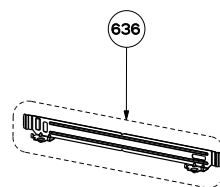

# TRATTO 2016 WITH LED BULBS

body / chimney components

	Model Number	TRAT30SS600-B	TRAT36SS600-B	
Key	Description	30 Stainless	36 Stainless	Qty Req.
2	LED Lights	133.0289.829	133.0289.829	2
3	Grease Filters	133.0076.268	133.0076.268	1
12	Transformer	133.0299.377	133.0299.377	1
14	Transformer Support	133.0182.439	133.0182.439	1
501	Upper Chimney	133.0433.856	133.0433.856	1
502	Chimney Brackets	133.0046.952	133.0046.952	1
504	Hardware Kit	133.0474.335	133.0474.335	1
507	Damper	133.0055.994	133.0055.994	1
509	Lower Chimney	133.0326.976	133.0326.976	1
636	Canopy wall Bracket	133.0200.466	133.0200.466	1

# TRATTO 2016 WITH LED BULBS

switch components

	Model Number	TRAT30SS600-B	TRAT36SS600-B	
Key	Description	30 Stainless	36 Stainless	Qty Req.
101	Button Kit	133.0380.478	133.0380.478	1
190	Control board kit	133.0440.939	133.0440.939	1

# TRATTO 2016 WITH LED BULBS

motor components

	Model Number	TRAT30SS600-B	TRAT36SS600-B	
Key	Description	30 Stainless	36 Stainless	Qty Req.
302	Impeller Kit	133.0052.799	133.0052.799	1
305	Rubber Motor Mount	133.0051.604	133.0051.604	1
310	Power cord	133.0381.468	133.0381.468	1
312	Capacitor 25 mf	133.0060.648	133.0060.648	1
399	Motor Group	133.0381.523	133.0381.523	1