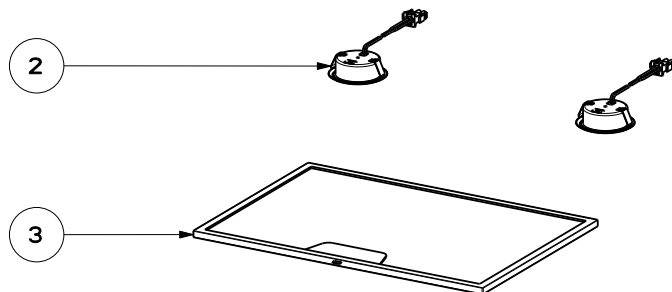

# TRATTO 2016 WITH LED BULBS

body / chimney components

	Model Number	TRAT30SS600-B	TRAT36SS600-B	
Key	Description	30 Stainless	36 Stainless	Qty Req.
2	LED Lights	133.0289.829	133.0289.829	2
3	Grease Filters	133.0076.268	133.0076.268	1
12	Transformer	133.0299.377	133.0299.377	1
14	Transformer Support	133.0182.439	133.0182.439	1
501	Upper Chimney	133.0433.856	133.0433.856	1
502	Chimney Brackets	133.0046.952	133.0046.952	1
504	Hardware Kit	133.0474.335	133.0474.335	1
507	Damper	133.0055.994	133.0055.994	1
509	Lower Chimney	133.0326.976	133.0326.976	1
636	Canopy wall Bracket	133.0200.466	133.0200.466	1

# TRATTO 2016 WITH LED BULBS

switch components

	Model Number	TRAT30SS600-B	TRAT36SS600-B	
Key	Description	30 Stainless	36 Stainless	Qty Req.
101	Button Kit	133.0380.478	133.0380.478	1
190	Control board kit	133.0440.939	133.0440.939	1