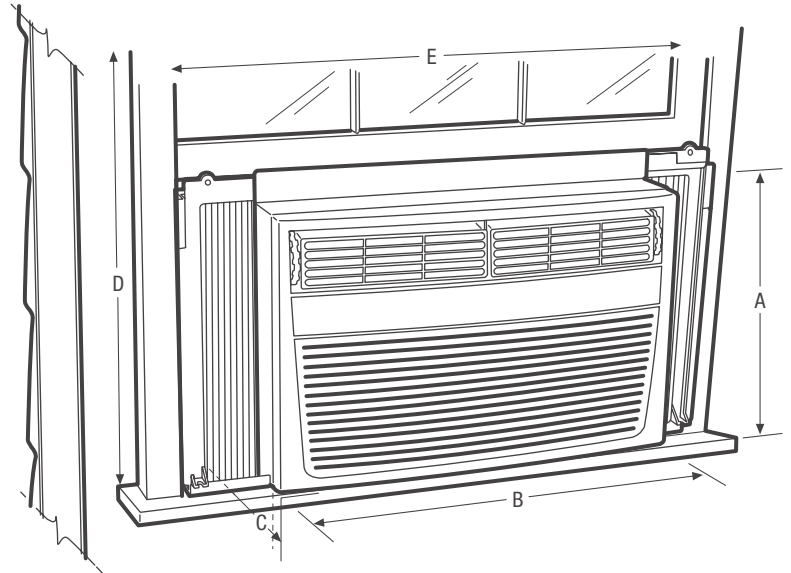

Performance	
BTU (Cool)	10,000
Dehumidification (Pints/Hour)	3.0
Cool Area (Sq. Ft.)	500
Energy Efficiency Ratio	10.8
Electrical	
Volts	115
Amps (Cool)	8.8
Watts (Cool)	925
Length of Power Cord (Min./Max.)	6' / 6.5'
Plug Type (NEMA)	LCDI (5-15P)
Features	
Electronic Controls	Ready-Select® Controls
Fan Speeds (Cool / Fan)	3 / 3
Low Voltage Start-Up	Yes
Auto Cool Function	
Energy Save	Yes
Sleep Mode	Yes
Filter Check	Yes
24-Hour On / Off Timer	Yes
Clean Air Ionizer	Yes
Remote Control	Full-Function Remote T'Stat
Air CFM (High / Med / Low)	290 / 260 / 231
Air Direction Control	8-Way
Fresh Air / Exhaust Vent / Closed	Yes / Yes / Yes
Filter Type	Antibacterial Mesh
Filter Access	Tilt-Out
Slide-Out Chassis	
Window Mounting Kit (Included)	Pleated Quick Mount
Warranty¹	Yes
Certifications	
ENERGY STAR®	
Performance	AHAM
Specifications	
Refrigerant	R410a
Shipping Weight (Approx.)	69 Lbs.

¹Warranty 5 year sealed system / 1 year full parts and labor.

NOTE: For planning purposes only. Always consult local and national electric codes. Refer to Product Installation Guide for detailed installation instructions on the web at frigidaire.ca.

Product Dimensions		Window Dimensions	
A - Height	14-1/2"	D - Height (Min.)	15-1/2"
B - Width	19"	E - Width (Min./Max.)	23" / 36"
C - Depth	21-5/8"		

Accessories information available on the web at frigidaire.ca