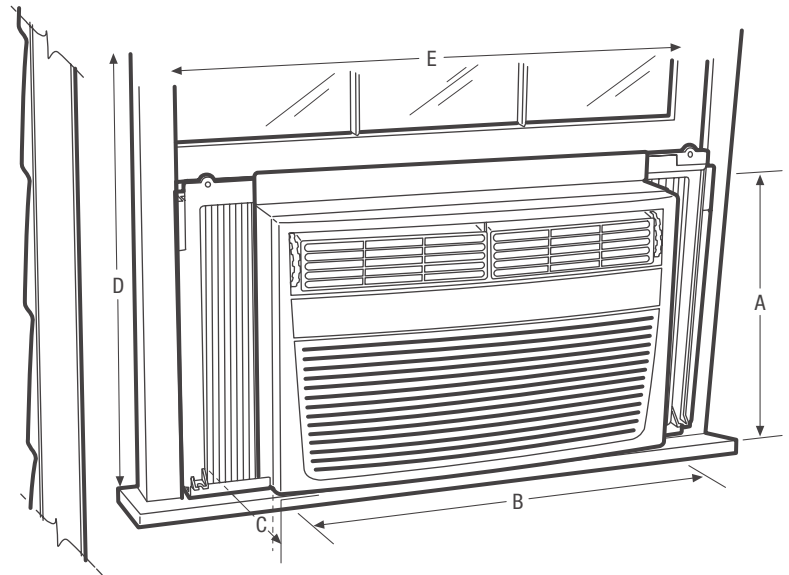

Performance	
BTU (Cool)	12,000
Dehumidification (Pints/Hour)	3.8
Cool Area (Sq. Ft.)	640
Energy Efficiency Ratio	10.8
Electrical	
Volts	115
Amps (Cool)	10.2
Watts (Cool)	1,110
Length of Power Cord (Min./Max.)	6' / 6.5'
Plug Type (NEMA)	LCDI (5-15P)
Features	
Electronic Controls	Ready-Select® Controls
Fan Speeds (Cool / Fan)	3 / 3
Low Voltage Start-Up	Yes
Auto Cool Function	Yes
Energy Save	Yes
Sleep Mode	Yes
Filter Check	Yes
24-Hour On / Off Timer	Yes
Clean Air Ionizer	Yes
Remote Control	Full-Function Remote T'Stat
Air CFM (High / Med / Low)	264 / 242 / 202
Air Direction Control	8-Way
Fresh Air / Exhaust Vent / Closed	Yes / Yes / Yes
Filter Type	Antibacterial Mesh
Filter Access	Tilt-Out
Slide-Out Chassis	
Window Mounting Kit (Included)	Pleated Quick Mount
Warranty¹	Yes
Certifications	
ENERGY STAR®	
Performance	AHAM
Specifications	
Refrigerant	R410a
Shipping Weight (Approx.)	76 Lbs.

¹Warranty 5 year sealed system / 1 year full parts and labor.

NOTE: For planning purposes only. Always consult local and national electric codes. Refer to Product Installation Guide for detailed installation instructions on the web at frigidaire.ca.

Product Dimensions	
A - Height	14-2/5"
B - Width	19"
C - Depth	21-1/2"

Window Dimensions	
D - Height (Min.)	15-1/2"
E - Width (Min./Max.)	23" / 36"

Accessories information available on the web at frigidaire.ca