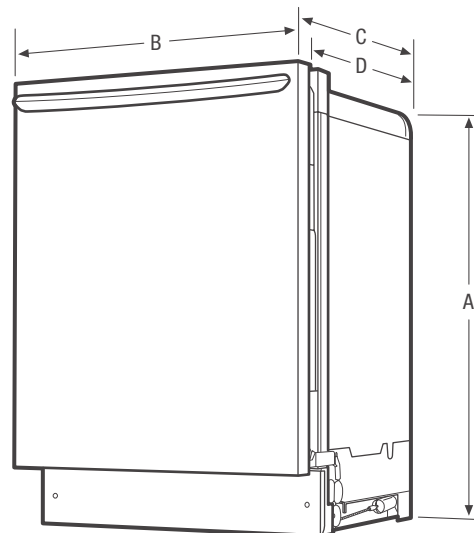

Features	
Control Design	Fully-Integrated Express-Select®
Digital Display	Yes
Door Latch/Stay-Put Door Hinge Design	Yes/Yes
Low Rinse-Aid Indicator Light	Yes
Interior Colour/Interior Design	GraniteGrey™ / Tall Tub
Wash System	Direct Feed
Wash Arm	OrbitClean®
Wash Levels/Wash Speeds	5/3
DishSense™ Technology	Yes
AquaSurge™ Technology	Yes
Sound Package	SilentDesign™ 1
Filter/Filter Trap	S. Steel/Removable
Soft Food Disposer	Yes
dB Level	52
Drying System	SaharaDry™
Cycles	
Number of Cycles	8
PowerPlus® (Heavy)	Yes
Normal	Yes
Light	
Quick Wash (34-Min.)	Yes
Favourite	Yes
China Crystal	Yes
Rinse Only	Yes
Energy Saver Plus	Yes
Upper Rack Wash Only	Yes
Cycle Indicator Light/Control Lock	No/Yes
Cycle Complete Floor Beam Indicator	
Options	
Heat/No Heat Dry	Yes/Yes
Hi-Temp Wash	Yes
NSF® Certified Sanitize Rinse	Yes
Delay Start	1-24 Hour
Rack System	
Rack Design	Supreme
Rack Coating	Nylon TufRacks™
Upper Rack -	
Rack Handles	Yes
Stemware/Champagne Glass Holders	Yes
Fold-Down Tines	Yes
Cup Shelves/Stemware Grips	2/No
Versa-Tray™	
Adjustable Rack	Yes
Lower Rack -	
SpaceWise® Silverware Basket	3-Piece Split
Fold-Down Tines	2 Full Rows
Small Items Cover	2
Certifications	
ENERGY STAR®	Yes
NSF® International Certification	Yes
Specifications	
Water Inlet Location	Left Bottom Front
Water Usage (Gallons)	4.9 - 8.5
Water Pressure (PSI)	20 - 120
Integral Air Gap on Supply	Yes
Leveling Legs	4
Power Supply Connection Location	Right Bottom Front
Voltage Rating	120V/60Hz
Connected Load (kW Rating) @ 120 Volts¹	1.20
Amps @ 120 Volts	10
Shipping Weight (Approx.)	83 Lbs.

NOTE: For planning purposes only. Always consult local and national electric and plumbing codes. Refer to Product Installation Guide for detailed installation instructions on the web at frigidaire.ca.

Product Dimensions		Cutout Dimensions	
A - Height (Adjustable)	33-1/2" - 35"	Height (Min.)	34-1/4"
B - Width	24"	Height (Max.)	35-3/4"
C - Depth (Including Door)	25"	Width (Min.)	24"
D - Depth (To Tub Flange)	22-1/2"	Depth (Min.)	24"
Depth with Door Open 90°	49-1/4"		

¹For use on adequately wired 120V, dedicated circuit having 2-wire service with a separate ground wire. Appliance must be grounded for safe operation.

Accessories information available on the web at frigidaire.ca