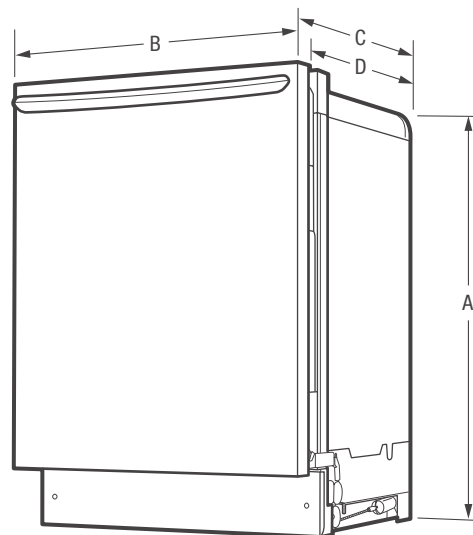

Features	
Control Design	Fully-Integrated Express-Select®
Digital Display	Yes
Door Latch/Stay-Put Door Hinge Design	Yes/Yes
Low Rinse-Aid Indicator Light	
Interior Colour/Interior Design	Stainless Steel/Tall Tub
Wash System	Direct Feed
Wash Arm	OrbitClean®
Wash Levels/Wash Speeds	5/5
DishSense™ Technology	Yes
AquaSurge™ Technology	Yes
Sound Package	SilentDesign™
Filter/Filter Trap	S. Steel/Removable
Soft Food Disposer	
dB Level	51
Drying System	EvenDry™
Cycles	
Number of Cycles	8
PowerPlus™ (Heavy)	Yes
Normal	Yes
Light	
Quick Wash (30-Min.)	Yes
Favourite	Yes
China Crystal	Yes
Rinse Only	Yes
Energy Saver Plus	Yes
Upper Rack Wash Only	Yes
Cycle Indicator Light/Control Lock	No/Yes
Cycle Complete Floor Beam Indicator	LED
Options	
Heat/No Heat Dry	Yes/Yes
Hi-Temp Wash	Yes
NSF® Certified Sanitize Rinse	Yes
Delay Start	1-24 Hour
Rack System	
Rack Design	Deluxe
Rack Coating	Nylon TufRacks™
Upper Rack -	
Rack Handles	
Stemware/Champagne Glass Holders	Yes
Fold-Down Tines	Yes
Cup Shelves/Stemware Grips	2/No
Versa-Tray™	
Adjustable Rack	Yes
Lower Rack -	
SpaceWise® Silverware Basket	3-Piece Split
Fold-Down Tines	2 Full Rows
Small Items Cover	2
Third-Level Rack (Single Tray)	
Certifications	
ENERGY STAR®	Yes
NSF® International Certification	Yes
Specifications	
Water Inlet Location	Left Bottom Front
Water Usage (Gallons)	4.0 - 8.0
Water Pressure (PSI)	20 - 120
Integral Air Gap on Supply	Yes
Leveling Legs	Yes
Power Supply Connection Location	Right Bottom Front
Voltage Rating	120V / 60 Hz / 15A
Connected Load (kW Rating) @ 120 Volts¹	1.44
Amps @ 120 Volts	15.0
Shipping Weight (Approx.)	91 Lbs.

NOTE: For planning purposes only. Always consult local and national electric and plumbing codes. Refer to Product Installation Guide for detailed installation instructions on the web at frigidaire.ca.

Product Dimensions	
A - Height (Adjustable)	33-3/4" - 35-3/4"
B - Width	23-3/4"
C - Depth (Including Door)	24-1/4"
D - Depth (To Tub Flange)	22-1/2"
Depth with Door Open 90°	50-1/4"

Cutout Dimensions	
Height (Min.)	34"
Height (Max.)	35-3/4"
Width (Min.)	24"
Depth (Min.)	24"

¹For use on adequately wired 120V, dedicated circuit having 2-wire service with a separate ground wire. Appliance must be grounded for safe operation.

Accessories information available on the web at frigidaire.ca