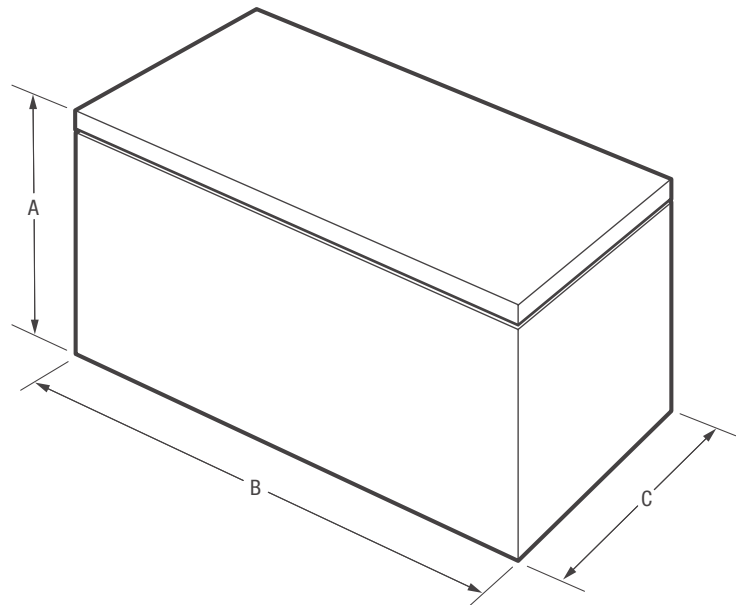

Features	
Defrost	Manual
Adjustable Temperature Control	Yes
Interior Lighting	
Store-More™ Removable Baskets	1
Food Organization System	
Defrost Water Drain	Yes
Lid Handle	Yes
Lock with Pop-Out Key	
Power-On Light	Yes
Certifications	
CSA Rating	Household
Specifications	
Total Capacity (Cu. Ft.)	7.0
Annual Energy (kWh)	250
Annual Energy Cost (.1065/kWh)	$30
Power Supply Connection Location	Left Bottom Rear
Voltage Rating	120V / 60Hz
Connected Load (kW rating) @ 120 Volts¹	.6
Amps @ 120 Volts	5
Minimum Circuit Required (Amps)	15
Shipping Weight (Approx.)	79 Lbs.

¹An electrical supply with grounded three-prong receptacle is required. The power supply circuit must be installed in accordance with national and local codes & ordinances.

NOTE: For planning purposes only. Always consult local and national electric codes. Refer to Product Installation Guide for detailed installation instructions on the web at frigidaire.ca.

Product Dimensions	
A - Height (Including Lid)	33-5/8"
B - Width	37-3/8"
C - Depth	20-11/16"
Height with Lid Open 90°	52"

Accessories information available on the web at frigidaire.ca