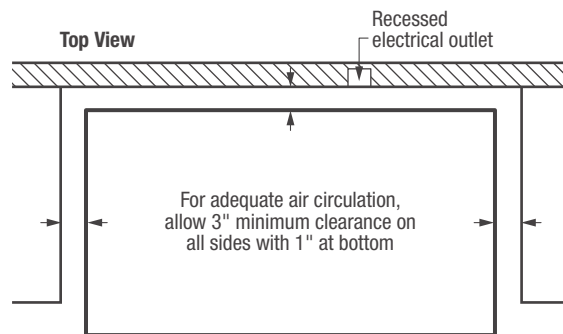

Freezer

FFFC07M1TW

Manual Defrost
7 Cu. Ft. Chest

Product Dimensions

Height (Including Lid)	33-5/8"
Width	37-3/8"
Depth	20-11/16"

Available in:

White
(W)

Signature Features

Select the correct temperature for your needs.

Defrost Water Drain

Use the drain to conveniently remove water during defrosting.

Power-On Indicator Light

Know at a glance that your freezer is working.

Features	
Defrost	Manual
Adjustable Temperature Control	Yes
Interior Lighting	
Store-More™ Removable Baskets	1
Food Organization System	
Defrost Water Drain	Yes
Lid Handle	Yes
Lock with Pop-Out Key	
Power-On Light	Yes
Certifications	
CSA Rating	Household
Specifications	
Total Capacity (Cu. Ft.)	7.0
Annual Energy (kWh)	250
Annual Energy Cost (.1065/kWh)	\$30
Power Supply Connection Location	Left Bottom Rear
Voltage Rating	120V / 60Hz
Connected Load (kW rating) @ 120 Volts ¹	.6
Amps @ 120 Volts	5
Minimum Circuit Required (Amps)	15
Shipping Weight (Approx.)	79 Lbs.

¹An electrical supply with grounded three-prong receptacle is required. The power supply circuit must be installed in accordance with national and local codes & ordinances.

NOTE: For planning purposes only. Always consult local and national electric codes. Refer to Product Installation Guide for detailed installation instructions on the web at frigidaire.ca.

Product Dimensions	
A - Height (Including Lid)	33-5/8"
B - Width	37-3/8"
C - Depth	20-11/16"
Height with Lid Open 90°	52"

Accessories information available on the web at frigidaire.ca