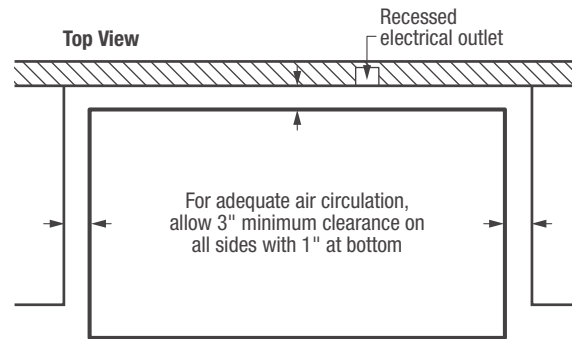

Features	
Defrost	Manual
Adjustable Temperature Control	Yes
Interior Lighting	LED
SpaceWise® Sliding Plastic Baskets with Colour-Coordinated Clips	1- Small Hanging Basket 1- Large Hanging Basket 1- Shallow Basket 1- Deep Basket
SpaceWise® Adjustable Dividers	Yes
Food Organization System	Yes
Defrost Water Drain	Yes
Lid Handle	Yes
Lock with Pop-Out Key	Yes
Power-On Light	Yes
Certifications	
CSA Rating	Household
Specifications	
Total Capacity (Cu. Ft.)	17.5
Annual Energy (kWH)	331
Annual Energy Cost (.12/kWH)	40
Power Supply Connection Location	Bottom Rear
Voltage Rating	115V / 60Hz / 5A
Connected Load (kW rating) @ 115 Volts¹	.6
Amps @ 115 Volts	5
Minimum Circuit Required (Amps)	15
Shipping Weight (Approx.)	189 Lbs.

¹An electrical supply with grounded three-prong receptacle is required. The power supply circuit must be installed in accordance with current local codes & ordinances.

Product Dimensions	
A - Height (Including Lid)	35"
B - Width	61-1/4"
C - Depth	27-1/2"
Height with Lid Open 90°	60-5/8"

Accessories information available on the web at frigidaire.ca