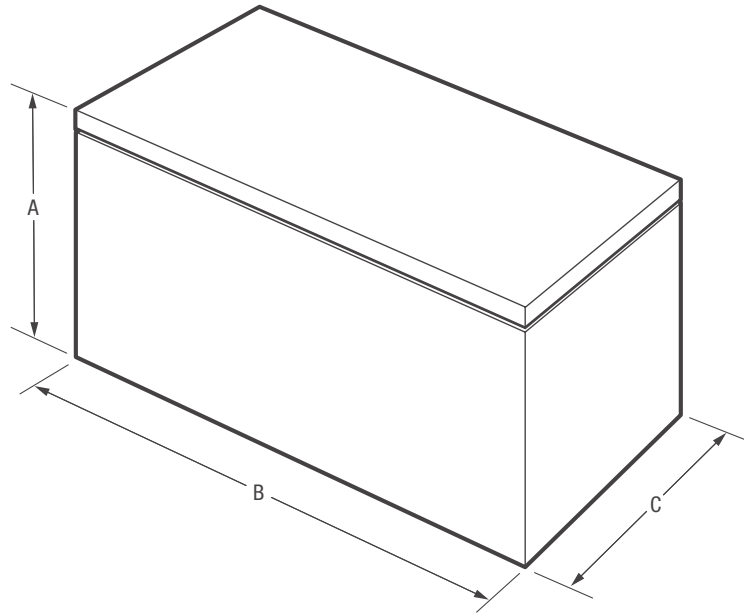

Features	
Defrost	Manual
Adjustable Temperature Control	Yes
Interior Lighting	LED
SpaceWise® Sliding Plastic Baskets with Colour-Coordinated Clips	1- Small Hanging Basket 1- Large Hanging Basket 1- Shallow Basket 1- Deep Basket
SpaceWise® Adjustable Dividers	Yes
Food Organization System	Yes
Defrost Water Drain	Yes
Lid Handle	Yes
Lock with Pop-Out Key	Yes
Power-On Light	Yes
Certifications	
CSA Rating	Household
Specifications	
Total Capacity (Cu. Ft.)	17.5
Annual Energy (kWH)	331
Annual Energy Cost (.12/kWH)	40
Power Supply Connection Location	Bottom Rear
Voltage Rating	115V / 60Hz / 5A
Connected Load (kW rating) @ 115 Volts¹	.6
Amps @ 115 Volts	5
Minimum Circuit Required (Amps)	15
Shipping Weight (Approx.)	189 Lbs.

¹An electrical supply with grounded three-prong receptacle is required. The power supply circuit must be installed in accordance with current local codes & ordinances.

Product Dimensions	
A - Height (Including Lid)	35"
B - Width	61-1/4"
C - Depth	27-1/2"
Height with Lid Open 90°	60-5/8"

Accessories information available on the web at frigidaire.ca