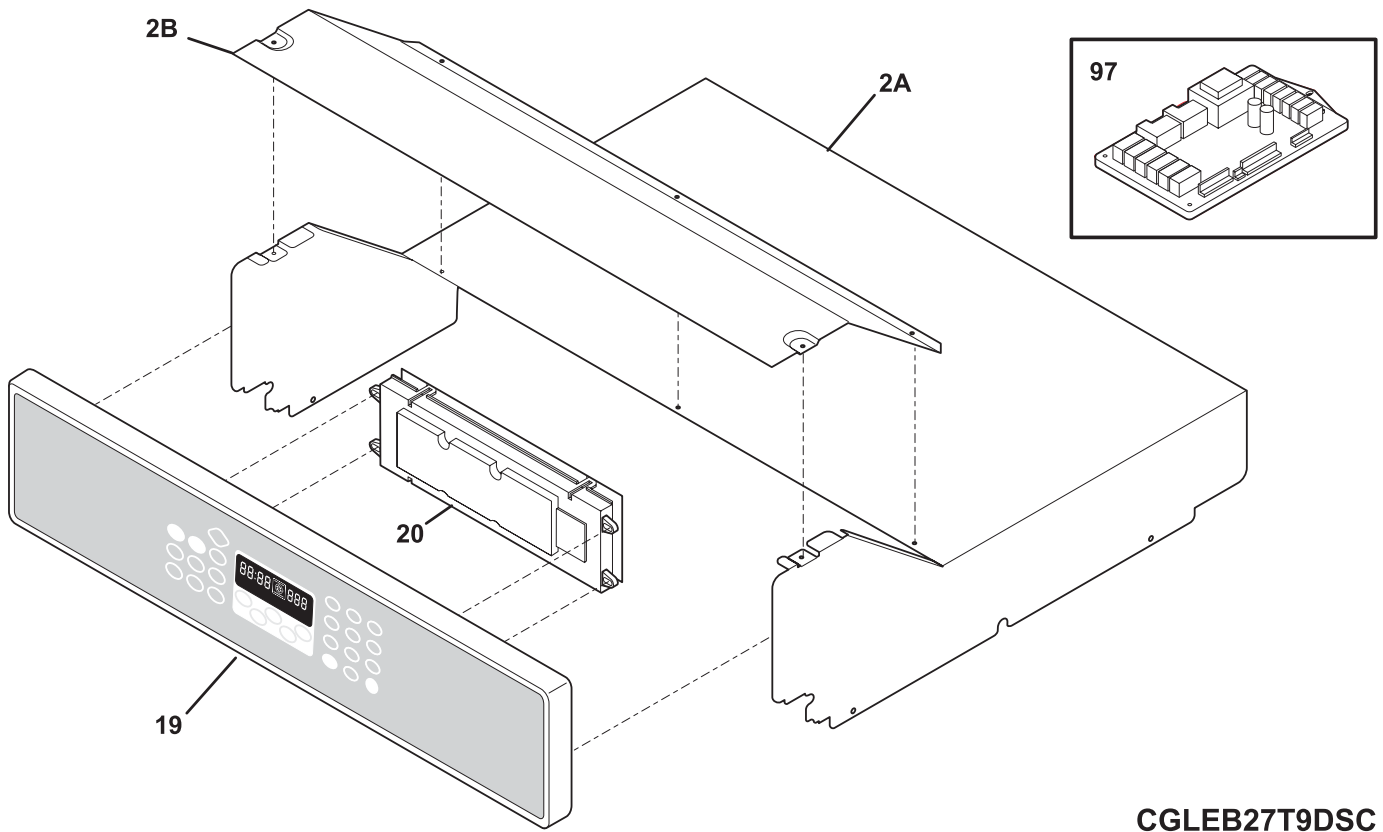

Frigidaire

Factory Parts Catalog

Product No.	FEB27T6DBC	FEB27T6DQC	FEB27T6DSC
	37054781E4063	37054781E4043	37054781E4013
Series	27" double	27" double	27" double
Color	black	bisque	white
Market	North America	North America	North America
Wiring Diagram	318046121	318046121	318046121
Owner's Guide	318200924	318200924	318200924
Installation Instructions	318201514	318201514	318201514
Service Data Sheet	318047306	318047306	318047306
Timer Guide	318200137	318200137	318200137

CONTROL PANEL

CGLEB27T9DSC

CONTROL PANEL

Model Index: A FEB27T6D (FEB27T6DSC)
 B FEB27T6D (FEB27T6DBC)
 C FEB27T6D (FEB27T6DQC)

POS. NO	PART NO.		DESCRIPTION
2A	318257301	A B C	Shield, oven top
2B	318260101	A B C	Cover, box
19	318342801	A - -	Control Panel Assembly, glass, white, w/touch pad
19	318342803	- B -	Control Panel Assembly, glass, black, w/touch pad
19	318342802	- - C	Control Panel Assembly, glass, bisque, w/touch pad
20 #	316443801	A B C	Control, electronic, ES610W2, dual oven
97	316443902	A B C	Board, relay, dual oven
*	318231751	A B C	Harness, wiring, control-relay
*	5303211311	A B C	Screw, 8 x 0.500