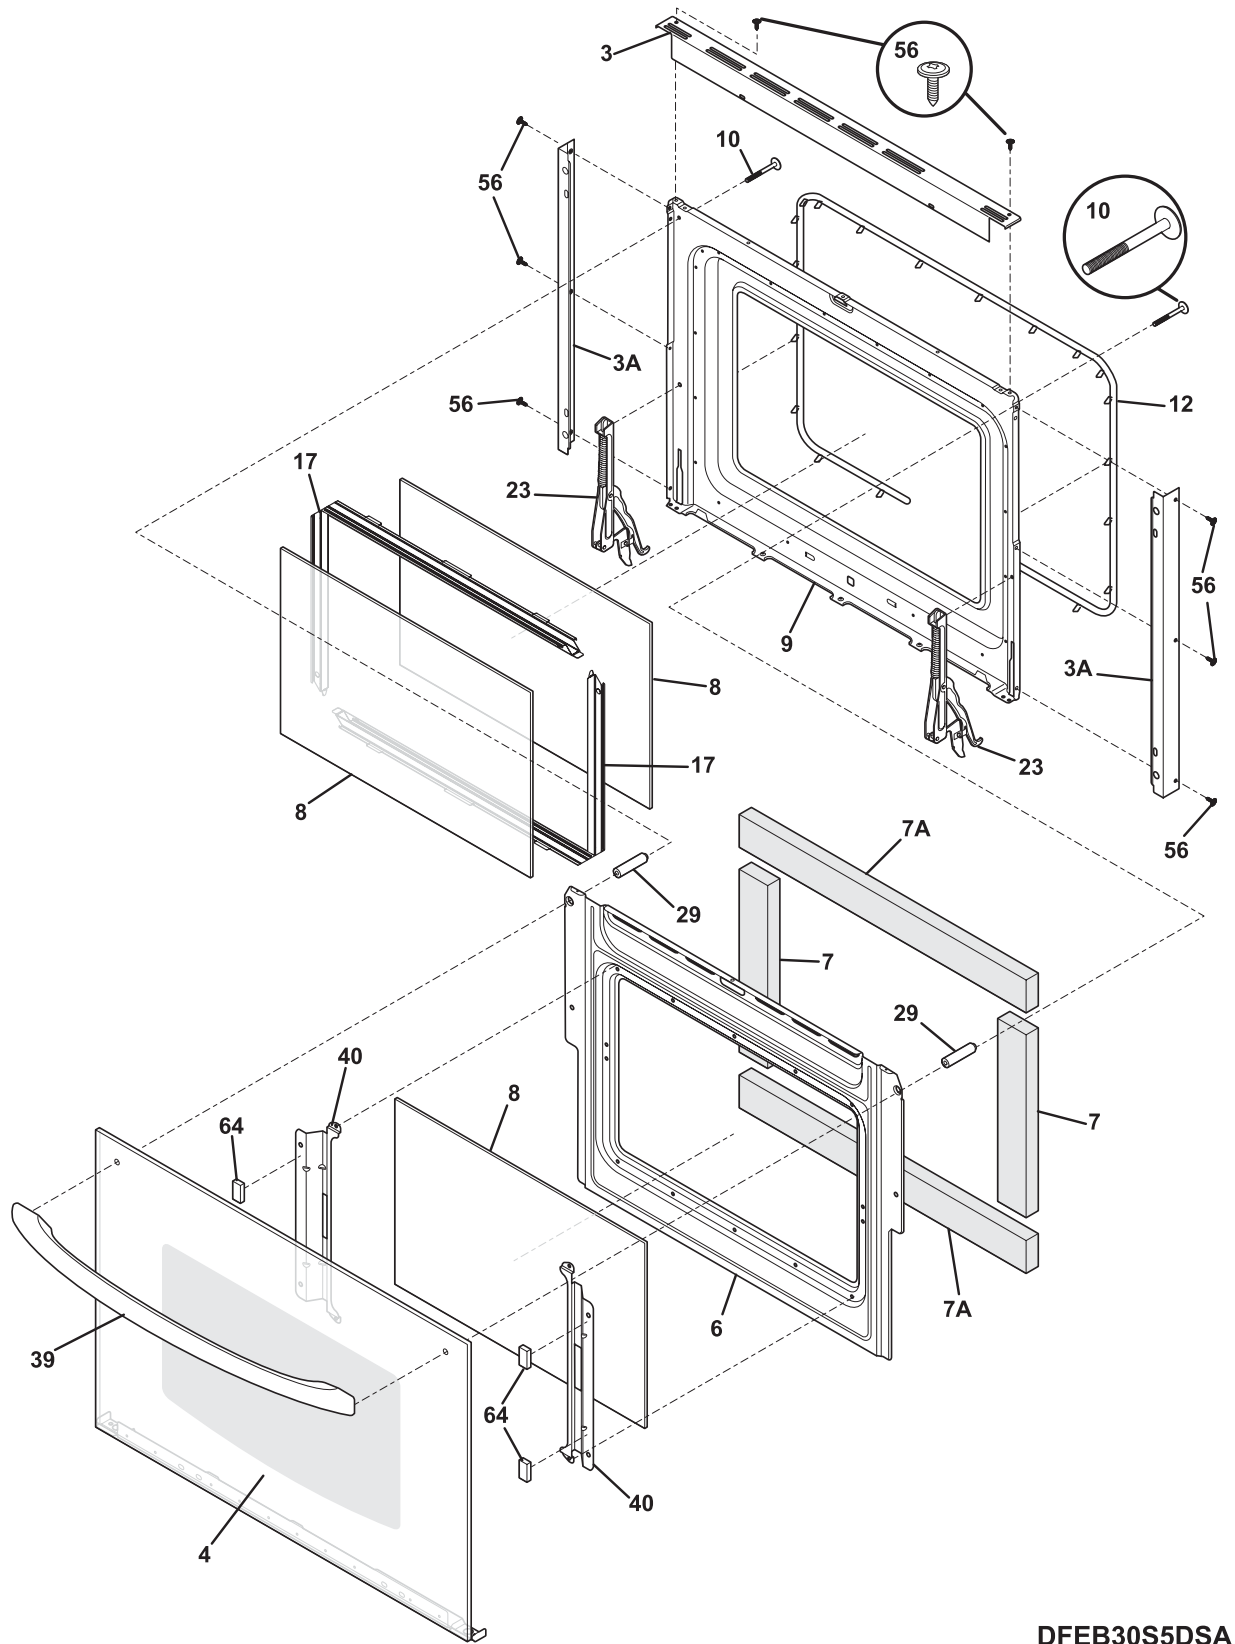

DOORS

DFEB30S5DSA

DOORS

Model Index: A FEB27T6D (FEB27T6DSC)
                      B FEB27T6D (FEB27T6DBC)
                      C FEB27T6D (FEB27T6DQC)

POS. NO	PART NO.		DESCRIPTION
3	318260211	A B C	Trim, oven door, black, upper
3A	318260401	A B C	Trim, oven door, side, (2)
4	318261351	A - -	Glass Assy., oven door, white, outer, w/trim
4	318261350	- B -	Glass Assy., oven door, black, outer, w/trim
4	318261352	- - C	Glass Assy., oven door, bisque, outer, w/trim
6	318260510	A B C	Baffle, door
7	318285057	A B C	Insulation, oven door
7A	318285061	A B C	Insulation, (2)
8	318212200	A B C	Glass, oven door, heat barrier
9	318259611	A B C	Liner, oven door, upper
10	5304416408	A B C	Screw, 10-24 x 1.750, handle mtg
12	318053125	A B C	Seal, door
17	318264700	A B C	Spacer, glass, (2)
23	318024722	A B C	Hinge, door, (2)
29	318014402	A B C	Spacer, door
39	318264501	A - -	Handle, oven door, white
39	318264500	- B -	Handle, oven door, black
39	318264502	- - C	Handle, oven door, bisque
40	318242700	A B C	Bracket, glass holder, (2)
56	5304436875	A B C	Screw, 8-18 X 1/2, black
64	318165800	A B C	Spacer, (2)
*	5303323277	A B C	Screw, 8-18 X 13/32