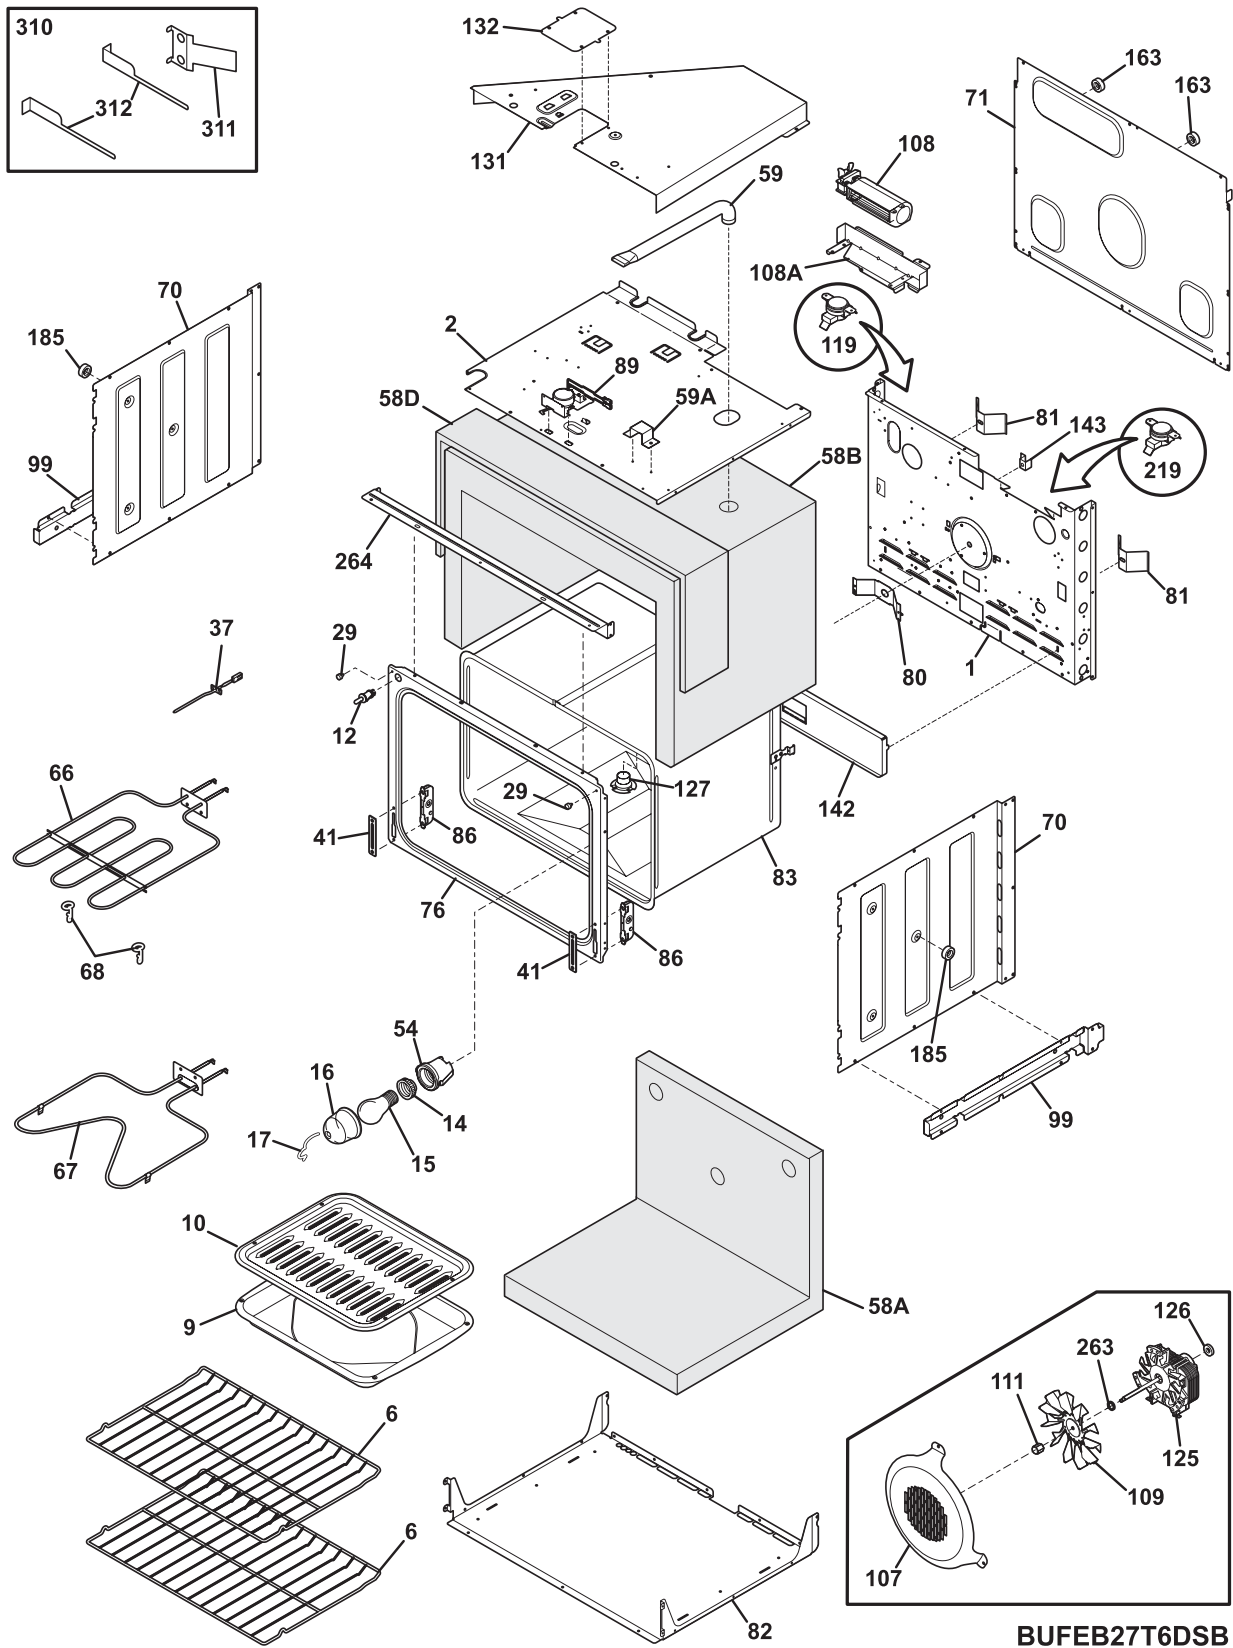

UPPER OVEN

BUFEB27T6DSB

UPPER OVEN

Model Index: A FEB27T6D (FEB27T6DSC)
B FEB27T6D (FEB27T6DBC)
C FEB27T6D (FEB27T6DQC)

POS. NO	PART NO.		DESCRIPTION
1	318259210	A B C	Back, main
2	318258910	A B C	Shield, insulation, upper
6	318262602	A B C	Rack, oven, (2)
9	5303317977	A B C	Pan, broiler
10	5303317976	A B C	Insert, broiler pan
12 #	318089917	A B C	Switch, light
14	318224000	A B C	Receptacle, oven light
14*	318268099	A B C	Insulation, oven light
15	5303013071	A B C	Bulb/Lamp, light
16	3201911	A B C	Cover, oven light, glass
17	5304400195	A B C	Retainer, light cover
29	318147411	A B C	Bumper, (2)
37 #	316217002	A B C	Probe, oven temp
41	5303310526	A B C	Cover, hinge cutout
54	318222400	A B C	Housing, oven light
58A	318285060	A B C	Insulation, rear & bottom, oven wrapper
58B	318285059	A B C	Insulation, top & sides, oven wrapper
58D	318285058	A B C	Insulation, 1/2" thick, 43 x 9.5
59	318072560	A B C	Duct, oven vent
59A	318261600	A B C	Bracket, vent tube
66 #	318255601	A B C	Element, broil, 3400W
67 #	318255103	A B C	Element, bake, 2300W
68	5304403015	A B C	Support, hanger, (2), broil element
70	318259100	A B C	Shield, insulation, sides, (2)
71	318260001	A B C	Panel, rear box
76	318056222	A B C	Front, oven
80	5303320846	A B C	Plate, oven mtg
*	318249401	A B C	Tube, protector
81	318192400	A B C	Spring, oven
82	318258710	A B C	Shield, insulation, lower
83	318261503	A B C	Liner, oven assy
86	5303310524	A B C	Receptacle, hinge
89 #	318261211	A B C	Motor, latch assy
* #	318231750	A B C	Harness, wiring, main, latch
* #	318199744	A B C	Wiring Harness, latch, BAS
* #	318199746	A B C	Wiring Harness, latch, NO BAS
99	318252800	A B C	Support, side
*	5303300265	A B C	Screw, 8-18 X 1/2, (2)
107	318219401	A B C	Cover, fan
108#	318073018	A B C	Motor, blower
*	08016432	A B C	Screw, truss head, 8-18 x 0.375
108A	318251300	A B C	Bracket, fan support
109	316136400	A B C	Blade, fan
111	316136600	A B C	Nut, fan retainer
119#	318004900	A B C	Switch, thermal
125#	316415800	A B C	Motor, fan
125*	5303316994	A B C	Insulation, 3.81 x 3.13
126	318142100	A B C	Washer, motor, RH, convection