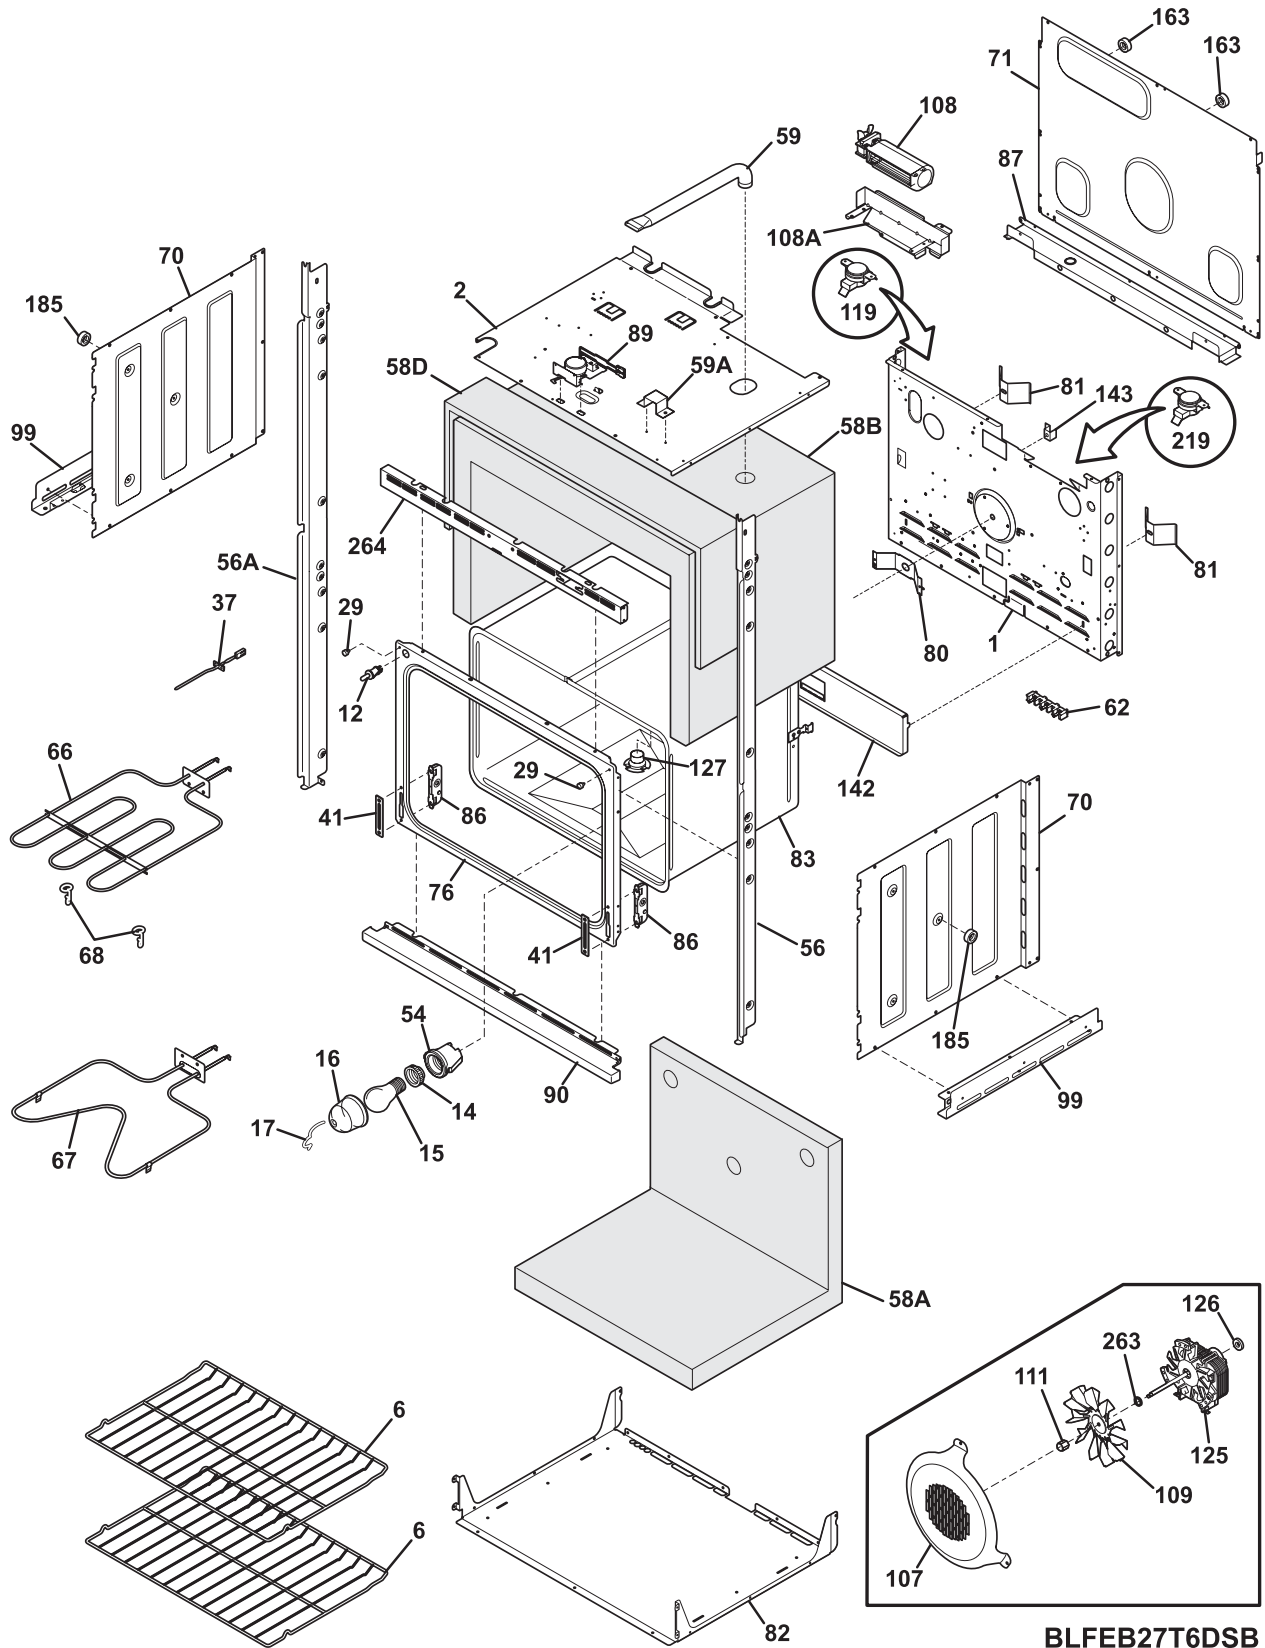

LOWER OVEN

BLFEB27T6DSB

LOWER OVEN

Model Index: A FEB27T6D (FEB27T6DSC)
B FEB27T6D (FEB27T6DBC)
C FEB27T6D (FEB27T6DQC)

POS. NO	PART NO.		DESCRIPTION
1	318259210	A B C	Back, main
2	318258910	A B C	Shield, insulation, upper
6	318262602	A B C	Rack, oven, (2)
12 #	318089917	A B C	Switch, light
14	318224000	A B C	Receptacle, oven light
14*	318268099	A B C	Insulation, oven light
15	5303013071	A B C	Bulb/Lamp, light
16	3201911	A B C	Cover, oven light, glass
17	5304400195	A B C	Retainer, light cover
29	318147411	A B C	Bumper, (2)
37 #	316217002	A B C	Probe, oven temp
41	5303310526	A B C	Cover, hinge cutout
54	318222400	A B C	Housing, oven light
56	318259912	A - -	Trim, side filler, white, RH
56	318259914	- B -	Trim, side filler, black, RH
56	318259916	- - C	Trim, side filler, bisque, RH
56A	318259913	A - -	Trim, side filler, white, LH
56A	318259915	- B -	Trim, side filler, black, LH
56A	318259917	- - C	Trim, side filler, bisque, LH
58A	318285060	A B C	Insulation, rear & bottom, oven wrapper
58B	318285059	A B C	Insulation, top & sides, oven wrapper
58D	318285058	A B C	Insulation, 1/2" thick, 43 x 9.5
59	318072560	A B C	Duct, oven vent
59A	318261600	A B C	Bracket, vent tube
62	316056000	A B C	Terminal Block
62*	5303323139	A B C	Screw, 10-24 x 0.906
62*	5303323144	A B C	Nut, 10-32
66 #	318255601	A B C	Element, broil, 3400W
67 #	318255103	A B C	Element, bake, 2300W
68	5304403015	A B C	Support, hanger, (2), broil element
70	318259100	A B C	Shield, insulation, sides, (2)
71	318260001	A B C	Panel, rear box
71*	318340200	A B C	Bracket, insul. panel
76	318056222	A B C	Front, oven
80	5303320846	A B C	Plate, oven mtg
*	318249401	A B C	Tube, protector
81	318192400	A B C	Spring, oven
82	318258710	A B C	Shield, insulation, lower
83	318261503	A B C	Liner, oven assy
86	5303310524	A B C	Receptacle, hinge
87	318260601	A B C	Bracket, cable mtg.
89 #	318261211	A B C	Motor, latch assy
* #	318231750	A B C	Harness, wiring, main, latch
* #	318199744	A B C	Wiring Harness, latch, BAS
* #	318199746	A B C	Wiring Harness, latch, NO BAS
90	318259710	A - -	Trim, oven front, white, bottom
90	318259711	- B -	Trim, oven front, black, bottom
90	318259712	- - C	Trim, oven front, bisque, bottom