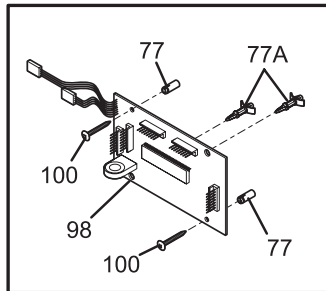

Copyright © 2006 Electrolux Home Products, Inc.
All rights reserved.

BACKGUARD

T20G0064

BACKGUARD

Model Index: A PLEFMZ99E (PLEFMZ99ECE)
B PLEFMZ99E (PLEFMZ99ECF)

POS. NO	PART NO.		DESCRIPTION
1	316416100	A B	Shield, backguard, rear wall
13	316414400	A B	Control, bake, mini oven
13A	316095502	A B	Switch, infinite, warmer
14A	316022500	A B	Light/Lamp, indicator, 125 V
15	316411405	A B	Support, backguard, black, RH
15A	316411404	A B	Support, backguard, black, LH
19	316424153	A B	Panel, control, stainless
20 #	316418704	A B	Clock/Timer, electronic, w/mini oven, ES510
20A	316419700	A B	Overlay, clock, black, w/mini oven, ES510
31	316223002	A B	Knob, control, black
36	316223019	A B	Knob, control, black
46	316040201	A B	Lens, indicator light, red
46A	316448000	A B	Lens, LED display
55	316247700	A B	Nut, hex control mtg
55A	316247800	A B	Washer, lock, control mtg
56	316234013	A B	Shield, backguard, black, inner
69	5303288565	A B	Screw, truss sqdr, 8-32 x 3/16, switch mtg
77	316247900	A B	Spacer, power board, (2)
77A	316114100	A B	Spacer, (2)
96	316445612	A B	Board, display, LH controls, 2, potentiometers
96A	316445613	A B	Board, display, RH controls, 2, potentiometers
97	316442102	A B	Board, power, relay
98	316442002	A B	Board, rotary, UIB
100	5303289910	A B	Screw, 8A, 1", power board mtg
101	316247400	A B	Insulator, switch
*	316416916	A B	Harness, main control
*	316416917	A B	Harness, mini oven cntl
*	316021105	A B	Screw, hex head cup pt, 8-18 x 0.375, black
*	316021108	A B	Screw, cup pt, 8-18 x 0.375, chrome
*	316021109	A B	Screw, 8-18 x 0.5, chrome
*	316021110	A B	Screw, 8-18 x 0.5, black