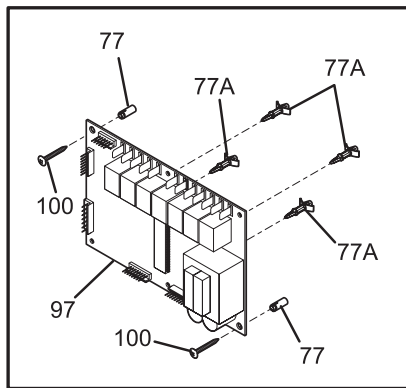

Copyright © 2006 Electrolux Home Products, Inc.
All rights reserved.

BACKGUARD

T20G0064

BACKGUARD

Model Index: A PLEFMZ99E (PLEFMZ99ECE)
B PLEFMZ99E (PLEFMZ99ECF)

POS. NO	PART NO.		DESCRIPTION
1	316416100	A B	Shield, backguard, rear wall
13	316414400	A B	Control, bake, mini oven
13A	316095502	A B	Switch, infinite, warmer
14A	316022500	A B	Light/Lamp, indicator, 125 V
15	316411405	A B	Support, backguard, black, RH
15A	316411404	A B	Support, backguard, black, LH
19	316424153	A B	Panel, control, stainless
20 #	316418704	A B	Clock/Timer, electronic, w/mini oven, ES510
20A	316419700	A B	Overlay, clock, black, w/mini oven, ES510
31	316223002	A B	Knob, control, black
36	316223019	A B	Knob, control, black
46	316040201	A B	Lens, indicator light, red
46A	316448000	A B	Lens, LED display
55	316247700	A B	Nut, hex control mtg
55A	316247800	A B	Washer, lock, control mtg
56	316234013	A B	Shield, backguard, black, inner
69	5303288565	A B	Screw, truss sqdr, 8-32 x 3/16, switch mtg
77	316247900	A B	Spacer, power board, (2)
77A	316114100	A B	Spacer, (2)
96	316445612	A B	Board, display, LH controls, 2, potentiometers
96A	316445613	A B	Board, display, RH controls, 2, potentiometers
97	316442102	A B	Board, power, relay
98	316442002	A B	Board, rotary, UIB
100	5303289910	A B	Screw, 8A, 1", power board mtg
101	316247400	A B	Insulator, switch
*	316416916	A B	Harness, main control
*	316416917	A B	Harness, mini oven cntl
*	316021105	A B	Screw, hex head cup pt, 8-18 x 0.375, black
*	316021108	A B	Screw, cup pt, 8-18 x 0.375, chrome
*	316021109	A B	Screw, 8-18 x 0.5, chrome
*	316021110	A B	Screw, 8-18 x 0.5, black