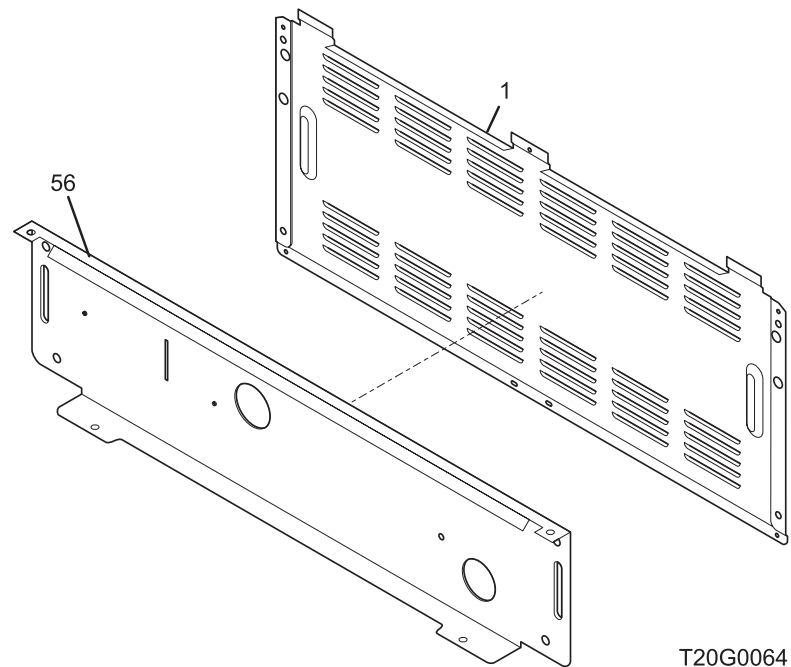

Copyright © 2006 Electrolux Home Products, Inc.
All rights reserved.

BACKGUARD

T20G0064

BACKGUARD

Model Index: A PLEFMZ99E (PLEFMZ99ECE)
B PLEFMZ99E (PLEFMZ99ECF)

POS. NO	PART NO.		DESCRIPTION
1	316416100	A B	Shield, backguard, rear wall
13	316414400	A B	Control, bake, mini oven
13A	316095502	A B	Switch, infinite, warmer
14A	316022500	A B	Light/Lamp, indicator, 125 V
15	316411405	A B	Support, backguard, black, RH
15A	316411404	A B	Support, backguard, black, LH
19	316424153	A B	Panel, control, stainless
20 #	316418704	A B	Clock/Timer, electronic, w/mini oven, ES510
20A	316419700	A B	Overlay, clock, black, w/mini oven, ES510
31	316223002	A B	Knob, control, black
36	316223019	A B	Knob, control, black
46	316040201	A B	Lens, indicator light, red
46A	316448000	A B	Lens, LED display
55	316247700	A B	Nut, hex control mtg
55A	316247800	A B	Washer, lock, control mtg
56	316234013	A B	Shield, backguard, black, inner
69	5303288565	A B	Screw, truss sqdr, 8-32 x 3/16, switch mtg
77	316247900	A B	Spacer, power board, (2)
77A	316114100	A B	Spacer, (2)
96	316445612	A B	Board, display, LH controls, 2, potentiometers
96A	316445613	A B	Board, display, RH controls, 2, potentiometers
97	316442102	A B	Board, power, relay
98	316442002	A B	Board, rotary, UIB
100	5303289910	A B	Screw, 8A, 1", power board mtg
101	316247400	A B	Insulator, switch
*	316416916	A B	Harness, main control
*	316416917	A B	Harness, mini oven cntl
*	316021105	A B	Screw, hex head cup pt, 8-18 x 0.375, black
*	316021108	A B	Screw, cup pt, 8-18 x 0.375, chrome
*	316021109	A B	Screw, 8-18 x 0.5, chrome
*	316021110	A B	Screw, 8-18 x 0.5, black