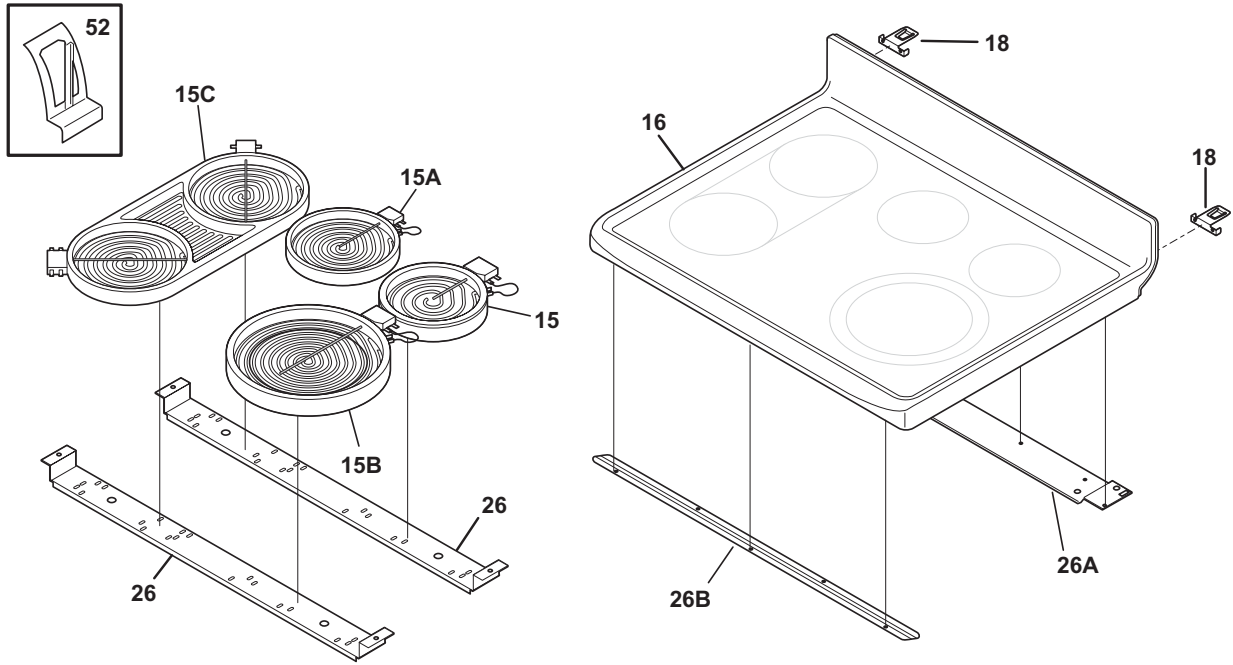

TOP/DRAWER

T20T1836

TOP/DRAWER

Model Index: A PLEFMZ99E (PLEFMZ99ECE)
B PLEFMZ99E (PLEFMZ99ECF)

POS. NO	PART NO.		DESCRIPTION
1	316414101	A B	Drawer, mini oven
2	316409803	A B	Liner, drawer, mini oven, w/window
4	316432109	A B	Panel, drawer, stainless, front
7	316437200	A B	Insulator, heat, drawer front
8	316431901	A B	Glass, inner door, mini oven
12	316410700	A B	Seal, door, mini oven
13	316414000	A -	Glide, drawer, mini oven, (2)
13	316449800	- B	Glide, drawer, mini oven, (2)
14	316414202	A B	Insulation, door top, mini oven
14A	316414201	A B	Insulation, door sides, mini oven, (2)
14B	316414203	A B	Insulation, door bottom, mini oven
15 #	318198817	A B	Element, surface, 6", 1200 W, (2)
15A#	318198825	A B	Element, surface, warmer, 100 W
15B#	316216600	A B	Element, surface, dual, 1700W/2700W
15C#	316280700	A B	Element, double 6", surface, 4400W, w/bridge
16	316421263	A B	Maintop, frame/glass, black
17	316431801	A B	Spacer, glass, mini oven, (2)
18	316436600	A B	Hinge Bracket, maintop, (2)
26	316427600	A B	Channel, element support, (2)
26A	316099202	A B	Bracket, chassis support, rear
26B	316214200	A B	Bracket, chassis support, front
29	316429000	A B	Spacer, handle, (2)
30	316431700	A -	Magnet Assembly, mini oven
33	316432000	A B	Glass, drawer, front
37 #	316217003	A B	Probe, oven temp, mini oven
39	316246100	A B	Handle, door/drawer, stainless
52	316278300	A B	Clip, element mtg
60	316001015	A B	Screw, waf hd sq, 10-24 x 1.25, (2), handle mtg
81 #	316413900	A B	Element, bake, mini oven
85	316411000	A B	Rack, mini oven
100	316410900	A B	Insulation, wrapper, mini oven
101	316410201	A B	Panel, top, mini oven
102	316431201	A B	Panel, oven side, RH, mini oven
103	316431203	A B	Panel, oven side, LH, mini oven
104	316431500	A B	Light Assembly, mini oven
105	316431303	A B	Panel, main back, mini oven
106	316431400	A B	Insulation, oven back, mini oven
107	316431307	A B	Shield, main back, mini oven
108	316410101	A B	Panel, bottom, mini oven
109	316410800	A B	Insulation, floor, mini oven
110	316410400	A B	Shield, floor, mini oven
* #	316416870	A B	Harness, wiring, surface
*	316416901	A B	Harness, mini oven, to probe
*	316416902	A B	Harness, mini oven, to light
*	316264000	A B	Cleaner, cooktop
*	316021105	A B	Screw, hex head cup pt, 8-18 x 0.375, black
*	316021108	A B	Screw, cup pt, 8-18 x 0.375, chrome
*	316021109	A B	Screw, 8-18 x 0.5, chrome
*	316021110	A B	Screw, 8-18 x 0.5, black
*	5308014215	A B	Screw, 6-20 x 0.312