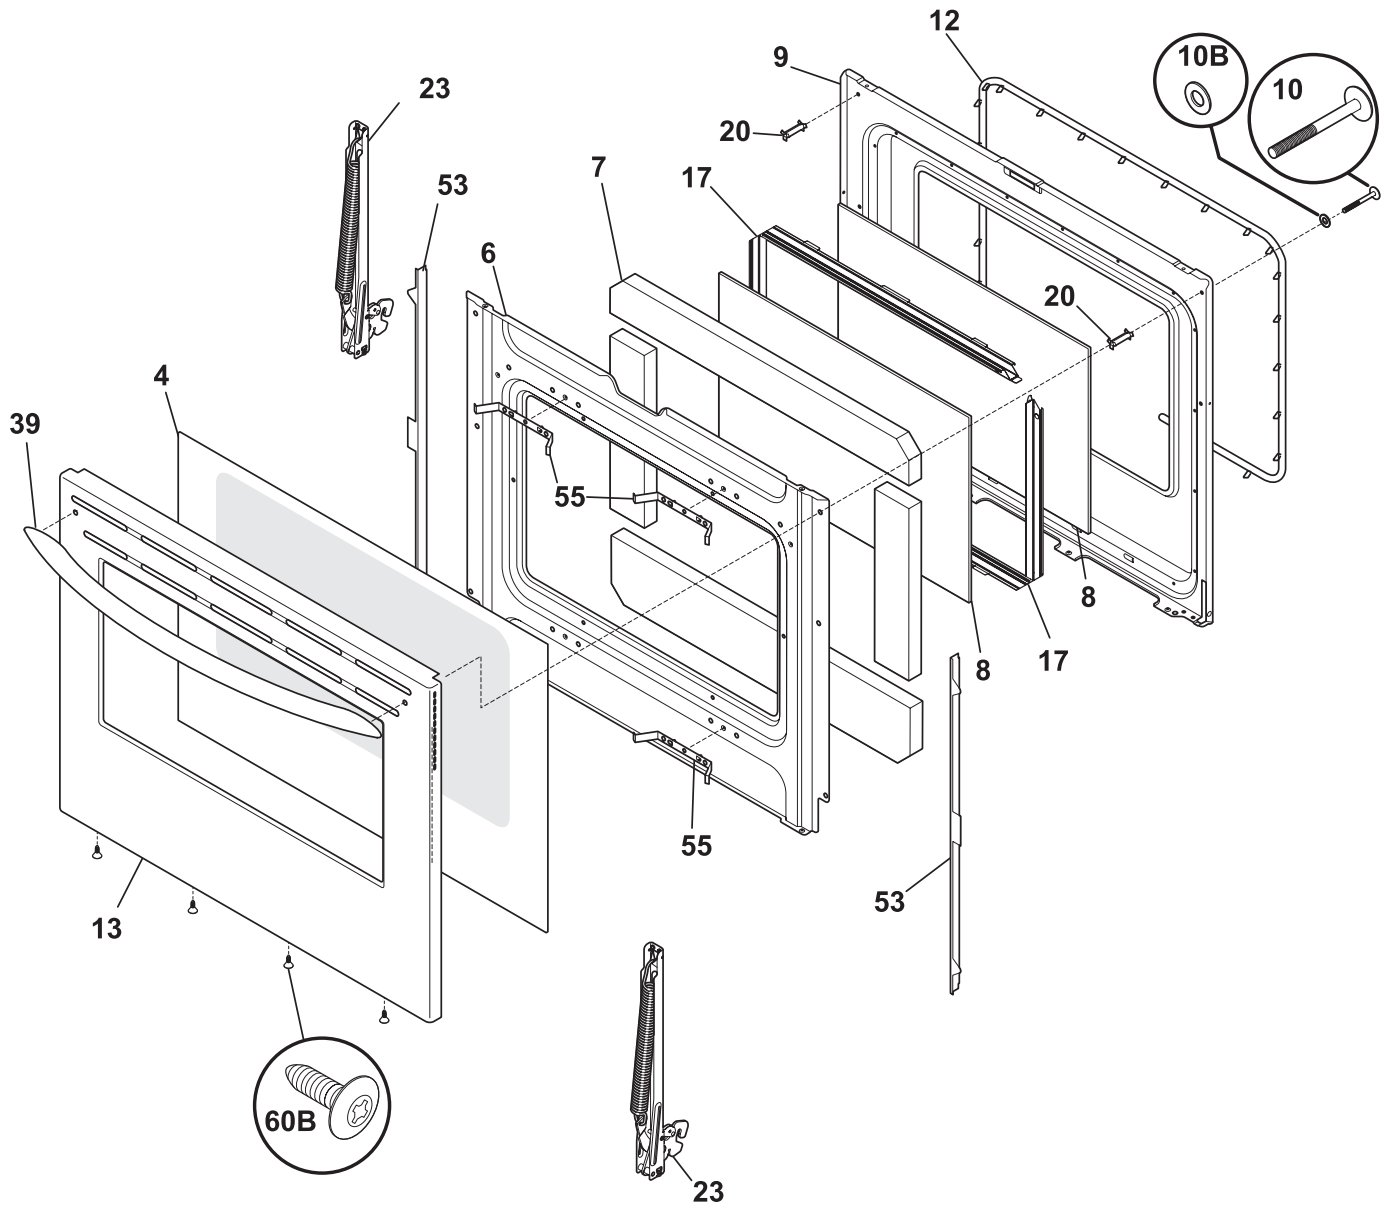

DOOR

T20D0029

DOOR

Model Index: A PLEFMZ99E (PLEFMZ99ECE)
B PLEFMZ99E (PLEFMZ99ECF)

POS. NO	PART NO.		DESCRIPTION
4	316452700	A B	Glass, oven door, black, outer
6	316406307	A B	Shield, wool
7	316405600	A B	Insulation, oven door
8	316117500	A B	Glass, oven door, heat barrier
9	316423701	A B	Liner, oven door
10	316001002	A B	Screw, wafer head, 10-24 x 1.81, (2), handle mtg.
10B	316008401	A B	Washer, 3/4 OD x 1/4 ID, steel
12	316405000	A B	Seal, oven door
13	316407908	A B	Panel, oven door, stainless, outer
17	316402403	A B	Spacer, door glass, (2)
20	316408600	A B	Spacer, door handle, (2)
23	316437704	A B	Hinge, oven door
23*	316418900	A B	Screw, sims lp, #8-32 x 5/16", black
39	316246100	A B	Handle, door/drawer, stainless
53	316408201	A B	Shield, door filler, black, (2)
55	316408300	A B	Bracket, glass support, (4)
60B	316021110	A B	Screw, 8-18 x 0.5, black
*	316433603	A B	Label, anti-tip
*	316021109	A B	Screw, 8-18 x 0.5, chrome
*	5303271648	A B	Screw, wafer hd sq dr, 8-18AB x 0.5
*	5303285179	A B	Screw, wafer head, 8-32T x 0.500, black