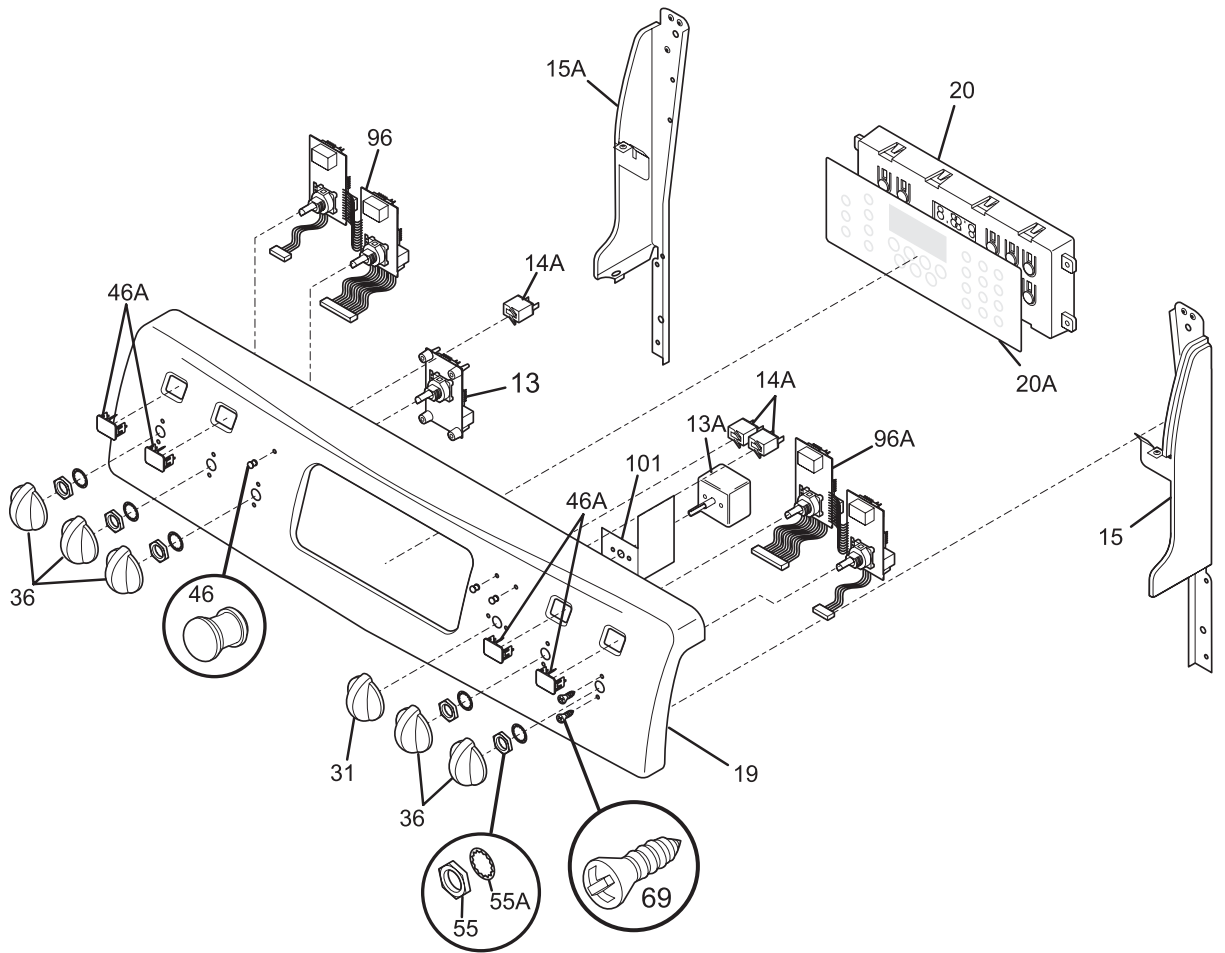

Copyright © 2006 Electrolux Home Products, Inc.
All rights reserved.

BACKGUARD

T20G0064

BACKGUARD

Model Index: A PLEFMZ99E (PLEFMZ99ECE)
B PLEFMZ99E (PLEFMZ99ECF)

POS. NO	PART NO.		DESCRIPTION
1	316416100	A B	Shield, backguard, rear wall
13	316414400	A B	Control, bake, mini oven
13A	316095502	A B	Switch, infinite, warmer
14A	316022500	A B	Light/Lamp, indicator, 125 V
15	316411405	A B	Support, backguard, black, RH
15A	316411404	A B	Support, backguard, black, LH
19	316424153	A B	Panel, control, stainless
20 #	316418704	A B	Clock/Timer, electronic, w/mini oven, ES510
20A	316419700	A B	Overlay, clock, black, w/mini oven, ES510
31	316223002	A B	Knob, control, black
36	316223019	A B	Knob, control, black
46	316040201	A B	Lens, indicator light, red
46A	316448000	A B	Lens, LED display
55	316247700	A B	Nut, hex control mtg
55A	316247800	A B	Washer, lock, control mtg
56	316234013	A B	Shield, backguard, black, inner
69	5303288565	A B	Screw, truss sqdr, 8-32 x 3/16, switch mtg
77	316247900	A B	Spacer, power board, (2)
77A	316114100	A B	Spacer, (2)
96	316445612	A B	Board, display, LH controls, 2, potentiometers
96A	316445613	A B	Board, display, RH controls, 2, potentiometers
97	316442102	A B	Board, power, relay
98	316442002	A B	Board, rotary, UIB
100	5303289910	A B	Screw, 8A, 1", power board mtg
101	316247400	A B	Insulator, switch
*	316416916	A B	Harness, main control
*	316416917	A B	Harness, mini oven cntl
*	316021105	A B	Screw, hex head cup pt, 8-18 x 0.375, black
*	316021108	A B	Screw, cup pt, 8-18 x 0.375, chrome
*	316021109	A B	Screw, 8-18 x 0.5, chrome
*	316021110	A B	Screw, 8-18 x 0.5, black