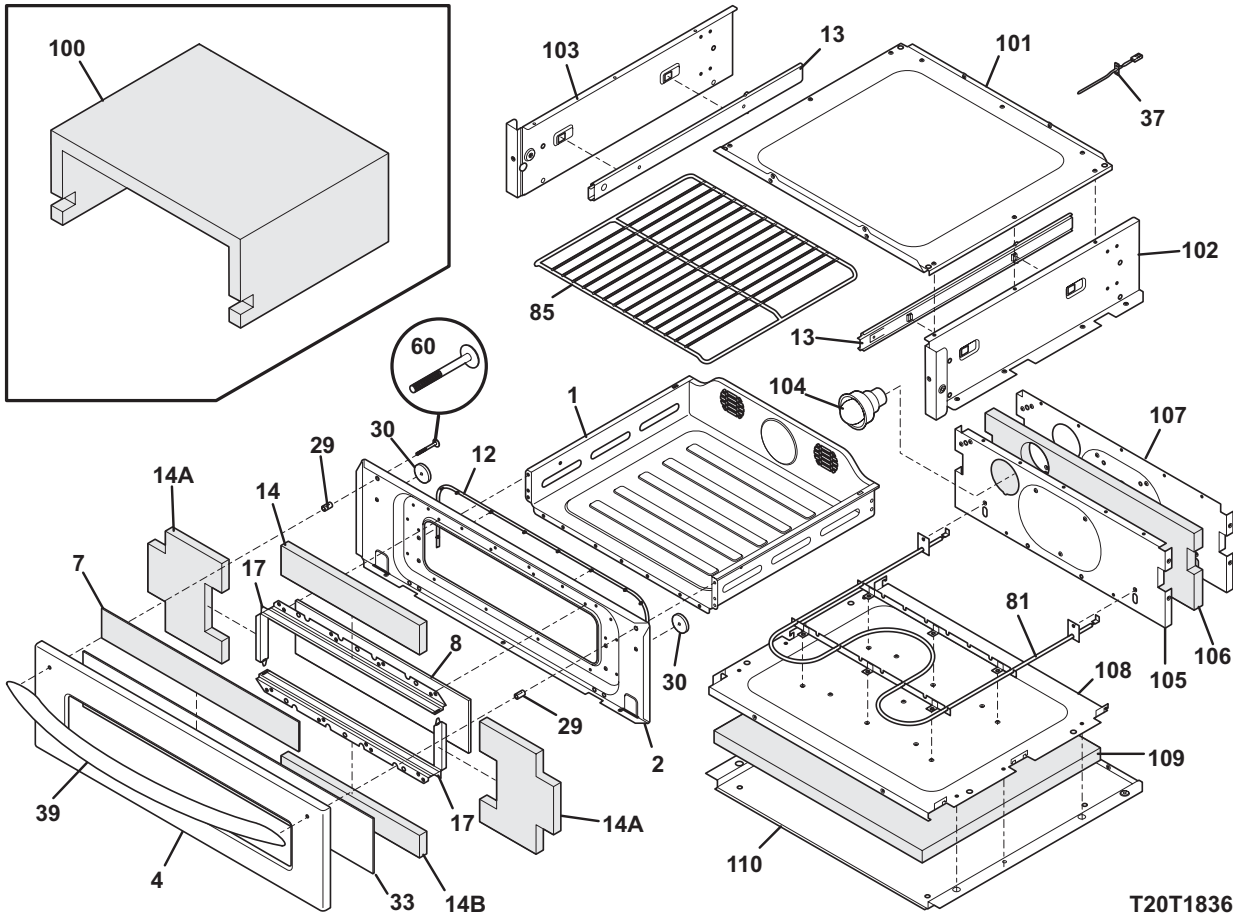

TOP/DRAWER

T20T1836

TOP/DRAWER

Model Index: A PLEFMZ99E (PLEFMZ99ECE)
B PLEFMZ99E (PLEFMZ99ECF)

POS. NO	PART NO.		DESCRIPTION
1	316414101	A B	Drawer, mini oven
2	316409803	A B	Liner, drawer, mini oven, w/window
4	316432109	A B	Panel, drawer, stainless, front
7	316437200	A B	Insulator, heat, drawer front
8	316431901	A B	Glass, inner door, mini oven
12	316410700	A B	Seal, door, mini oven
13	316414000	A -	Glide, drawer, mini oven, (2)
13	316449800	- B	Glide, drawer, mini oven, (2)
14	316414202	A B	Insulation, door top, mini oven
14A	316414201	A B	Insulation, door sides, mini oven, (2)
14B	316414203	A B	Insulation, door bottom, mini oven
15 #	318198817	A B	Element, surface, 6", 1200 W, (2)
15A#	318198825	A B	Element, surface, warmer, 100 W
15B#	316216600	A B	Element, surface, dual, 1700W/2700W
15C#	316280700	A B	Element, double 6", surface, 4400W, w/bridge
16	316421263	A B	Maintop, frame/glass, black
17	316431801	A B	Spacer, glass, mini oven, (2)
18	316436600	A B	Hinge Bracket, maintop, (2)
26	316427600	A B	Channel, element support, (2)
26A	316099202	A B	Bracket, chassis support, rear
26B	316214200	A B	Bracket, chassis support, front
29	316429000	A B	Spacer, handle, (2)
30	316431700	A -	Magnet Assembly, mini oven
33	316432000	A B	Glass, drawer, front
37 #	316217003	A B	Probe, oven temp, mini oven
39	316246100	A B	Handle, door/drawer, stainless
52	316278300	A B	Clip, element mtg
60	316001015	A B	Screw, waf hd sq, 10-24 x 1.25, (2), handle mtg
81 #	316413900	A B	Element, bake, mini oven
85	316411000	A B	Rack, mini oven
100	316410900	A B	Insulation, wrapper, mini oven
101	316410201	A B	Panel, top, mini oven
102	316431201	A B	Panel, oven side, RH, mini oven
103	316431203	A B	Panel, oven side, LH, mini oven
104	316431500	A B	Light Assembly, mini oven
105	316431303	A B	Panel, main back, mini oven
106	316431400	A B	Insulation, oven back, mini oven
107	316431307	A B	Shield, main back, mini oven
108	316410101	A B	Panel, bottom, mini oven
109	316410800	A B	Insulation, floor, mini oven
110	316410400	A B	Shield, floor, mini oven
* #	316416870	A B	Harness, wiring, surface
*	316416901	A B	Harness, mini oven, to probe
*	316416902	A B	Harness, mini oven, to light
*	316264000	A B	Cleaner, cooktop
*	316021105	A B	Screw, hex head cup pt, 8-18 x 0.375, black
*	316021108	A B	Screw, cup pt, 8-18 x 0.375, chrome
*	316021109	A B	Screw, 8-18 x 0.5, chrome
*	316021110	A B	Screw, 8-18 x 0.5, black
*	5308014215	A B	Screw, 6-20 x 0.312