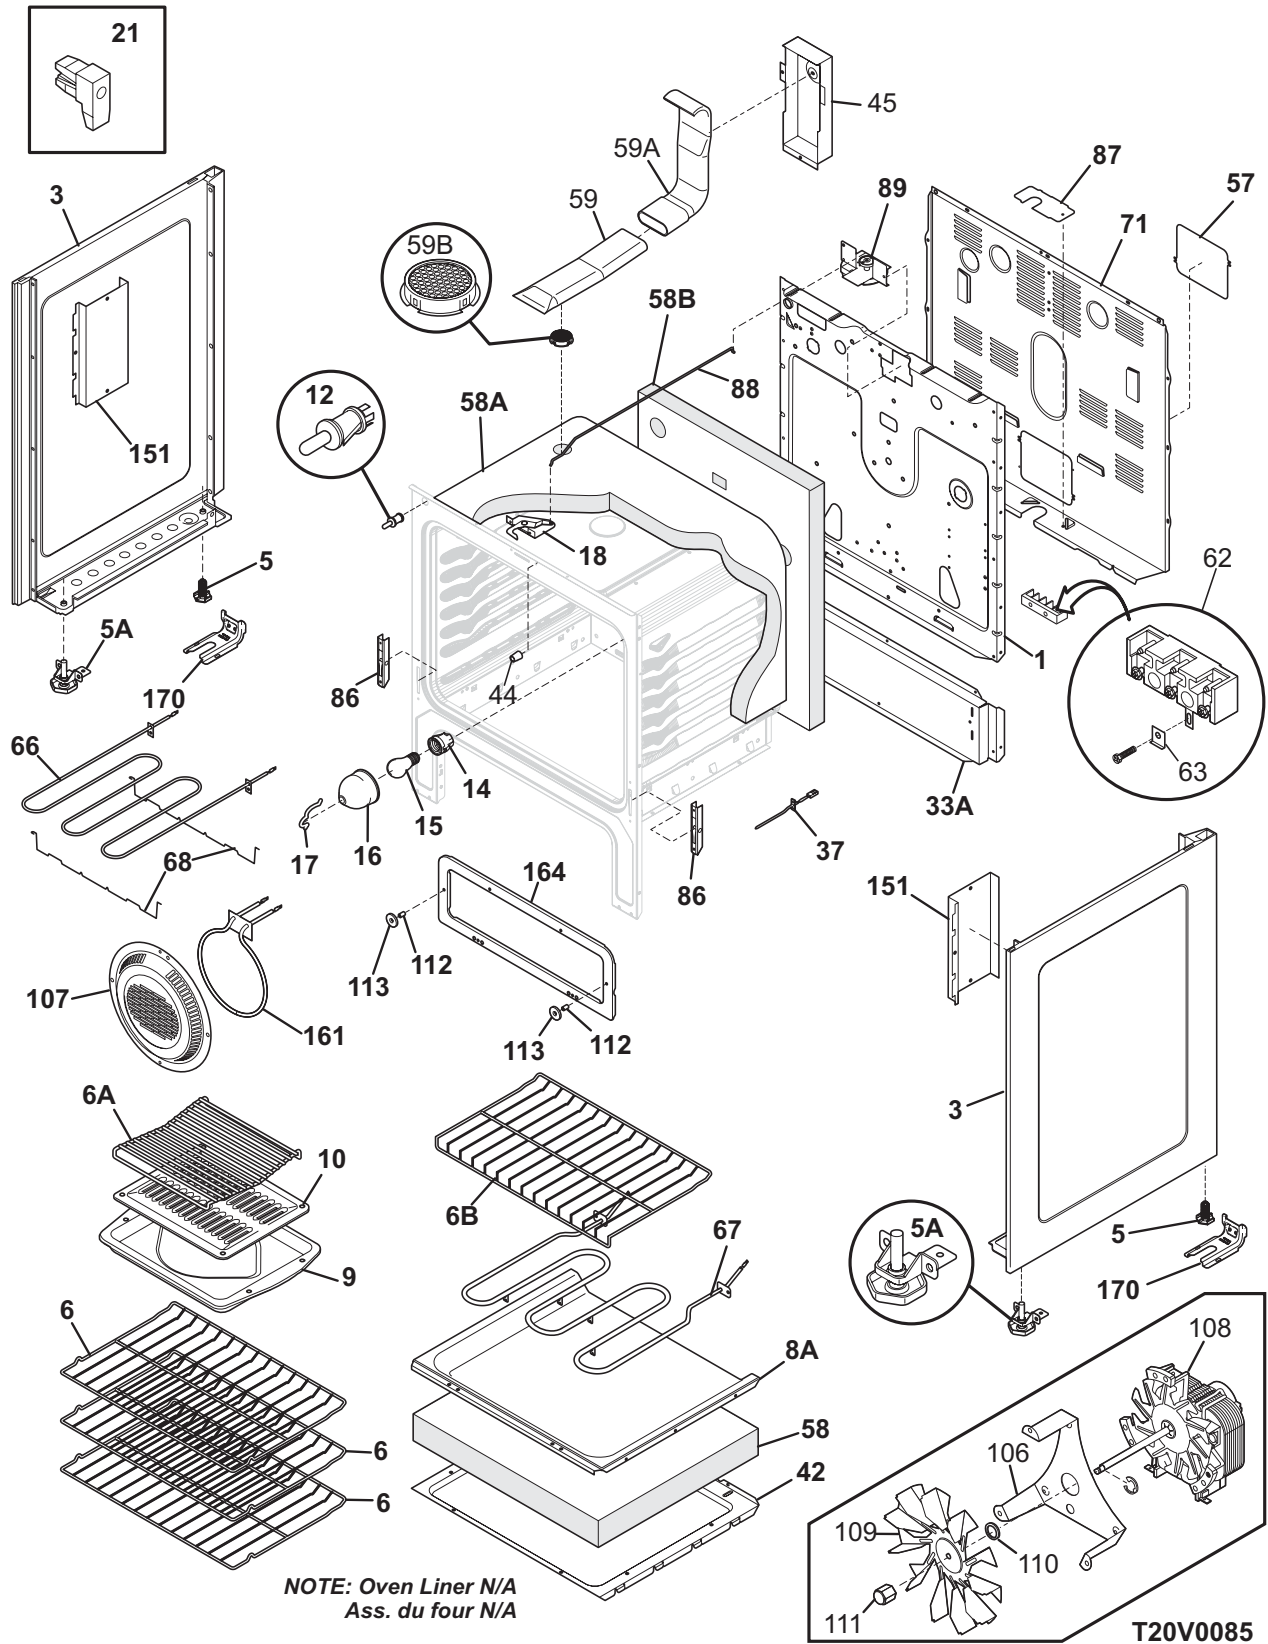

BODY

BODY

Model Index: A PLEFMZ99E (PLEFMZ99ECE)
B PLEFMZ99E (PLEFMZ99ECF)

POS. NO	PART NO.		DESCRIPTION
1	316401800	A B	Panel, main back
3	316400118	A B	Panel, bodyside, black, RH
3	316400119	A B	Panel, bodyside, black, LH
5	316272900	A B	Screw, leveling, plastic, rear, (2)
5A	316407201	A B	Leveling Leg Assy, metal, front, (2), bracket & leg
6	316404501	A B	Rack, oven
6A	318219500	A B	Rack, broiler pan
6B	316425400	A B	Rack, oven
8A	316411102	A B	Base, bake element
9	316081900	A B	Pan, broiler
10	316082000	A B	Insert, broiler pan
12 #	316445500	A B	Switch, oven light, door frame
14	316116400	A B	Receptacle, oven light
15	5303013071	A B	Bulb/Lamp, light
16	08011086	A B	Lens, oven light, glass
17	316087500	A B	Retainer, lens
18 #	316405800	A B	Latch Assembly, oven door
21	316408000	A B	Clip, bodyside
33A	316402100	A B	Shield, rear wall, lower
37 #	316217001	A B	Probe, oven temp
42	316407700	A B	Shield, wool, lower
44	316246501	A B	Spacer, oven door
45	316234100	A B	Shield, wire, vent tube
57	316457800	A B	Cover, access
58	316403801	A B	Insulation, oven sump
58A	316406600	A B	Insulation, oven wrapper
58B	316406500	A B	Insulation, oven back
59	316208201	A B	Tube, oven vent, lower
59A	316208304	A B	Tube, oven vent, upper
59B	316247300	A B	Catalyst, oven vent, ceramic
62	5304409888	A B	Terminal Block Kit
62*	316085600	A B	Insulator
62*	316205500	A B	Nut, hex flange, 3/8 10-32
63	316278800	A B	Plate, grounding strap
66 #	316430900	A B	Element, broil, 4000W
67	316415900	A B	Element, bake, 3500W, 6 pass
68	316429100	A B	Support, element, broil
71	316422304	A B	Shield, rear wall
86	316441300	A B	Receptacle, hinge
86*	316418901	A B	Screw, trilobe, 10-32 x 5/16"
87	316081202	A B	Bracket, cable mtg
88	316203500	A B	Rod, auto latch
89 #	316415400	A B	Motor, latch/lock
106	316404100	A B	Bracket, motor mtg.
107	316026701	A B	Cover, fan
108#	316415800	A B	Motor, fan
109	316136400	A B	Blade, fan
110	316136500	A B	Washer, flat
111	316136600	A B	Nut, fan retainer