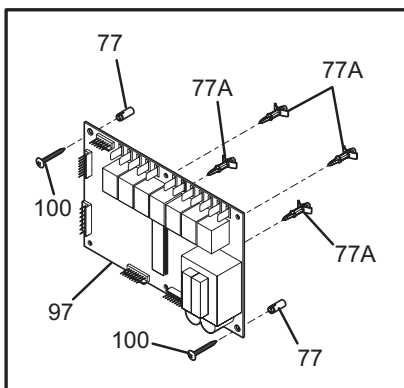

Copyright © 2007 Electrolux Home Products, Inc.
All rights reserved.

BACKGUARD

T20G5676

BACKGUARD

POS. NO	PART NO.	DESCRIPTION
1	316416100	Shield, backguard, rear wall
13A	316095502	Switch, infinite, warmer
14A	316022500	Light/Lamp, indicator, 125 V
15	316411405	Support, backguard, black, RH
15A	316411404	Support, backguard, black, LH
19	316424130	Panel, control, stainless
20 #	316462809	Controller, electronic, ES535
20A	316419700	Overlay, clock, black, w/mini oven, ES510
23	316419200	Bracket, clock, (2)
31	316223002	Knob, control, black
36	316223019	Knob, control, black
46	316437800	Lens-light/lamp, indicator, clear
46A	316448000	Lens, LED display
55	316247700	Nut, mounting, (2)
55A	316247800	Washer, lock, control mtg
56	316234013	Shield, backguard, black, inner
69	5303288565	Screw, truss sqdr, 8-32 x 3/16, switch mtg
77	316247900	Spacer, power board, (3)
77A	316114100	Spacer, (4)
96	316445610	Board, display, LH controls, 2, potentiometers
96A	316445611	Board, display, RH controls, 2, potentiometers
97	316442101	Board, power, relay
97A#	316442011	Board, rotary, UIB
98	316442001	Board, rotary, UIB
100	5303289910	Screw, 8A, 1", power board mtg
*	316416903	Harness, main control
* #	316466603	Harness, wiring, control
* #	316466606	Harness, wiring, control, to UIB
*	316021105	Screw, hex head cup pt, 8-18 x 0.375, black
*	316021109	Screw, 8-18 x 0.5, chrome
*	316021110	Screw, 8-18 x 0.5, black

BODY

BODY

POS. NO	PART NO.	DESCRIPTION
161#	316211603	Element, convection fan, 350 W
170	5303935180	Anti-tip Kit, w/bracket, screw
170*	316107200	Bracket, anti-tip
170*	316112500	Template, anti-tip
170*	316116000	Screw, concrete, 1.75", anti-tip brkt
* #	316506218	Wiring Harness, main
*	316021105	Screw, hex head cup pt, 8-18 x 0.375, black
*	316021110	Screw, 8-18 x 0.5, black
*	316021132	Screw, 8-18 X 11/16, black
*	316089500	Screw, 10-16 x .486
*	5303285179	Screw, wafer head, 8-32T x 0.500, black
*	5308014215	Screw, 6-20 x 0.312