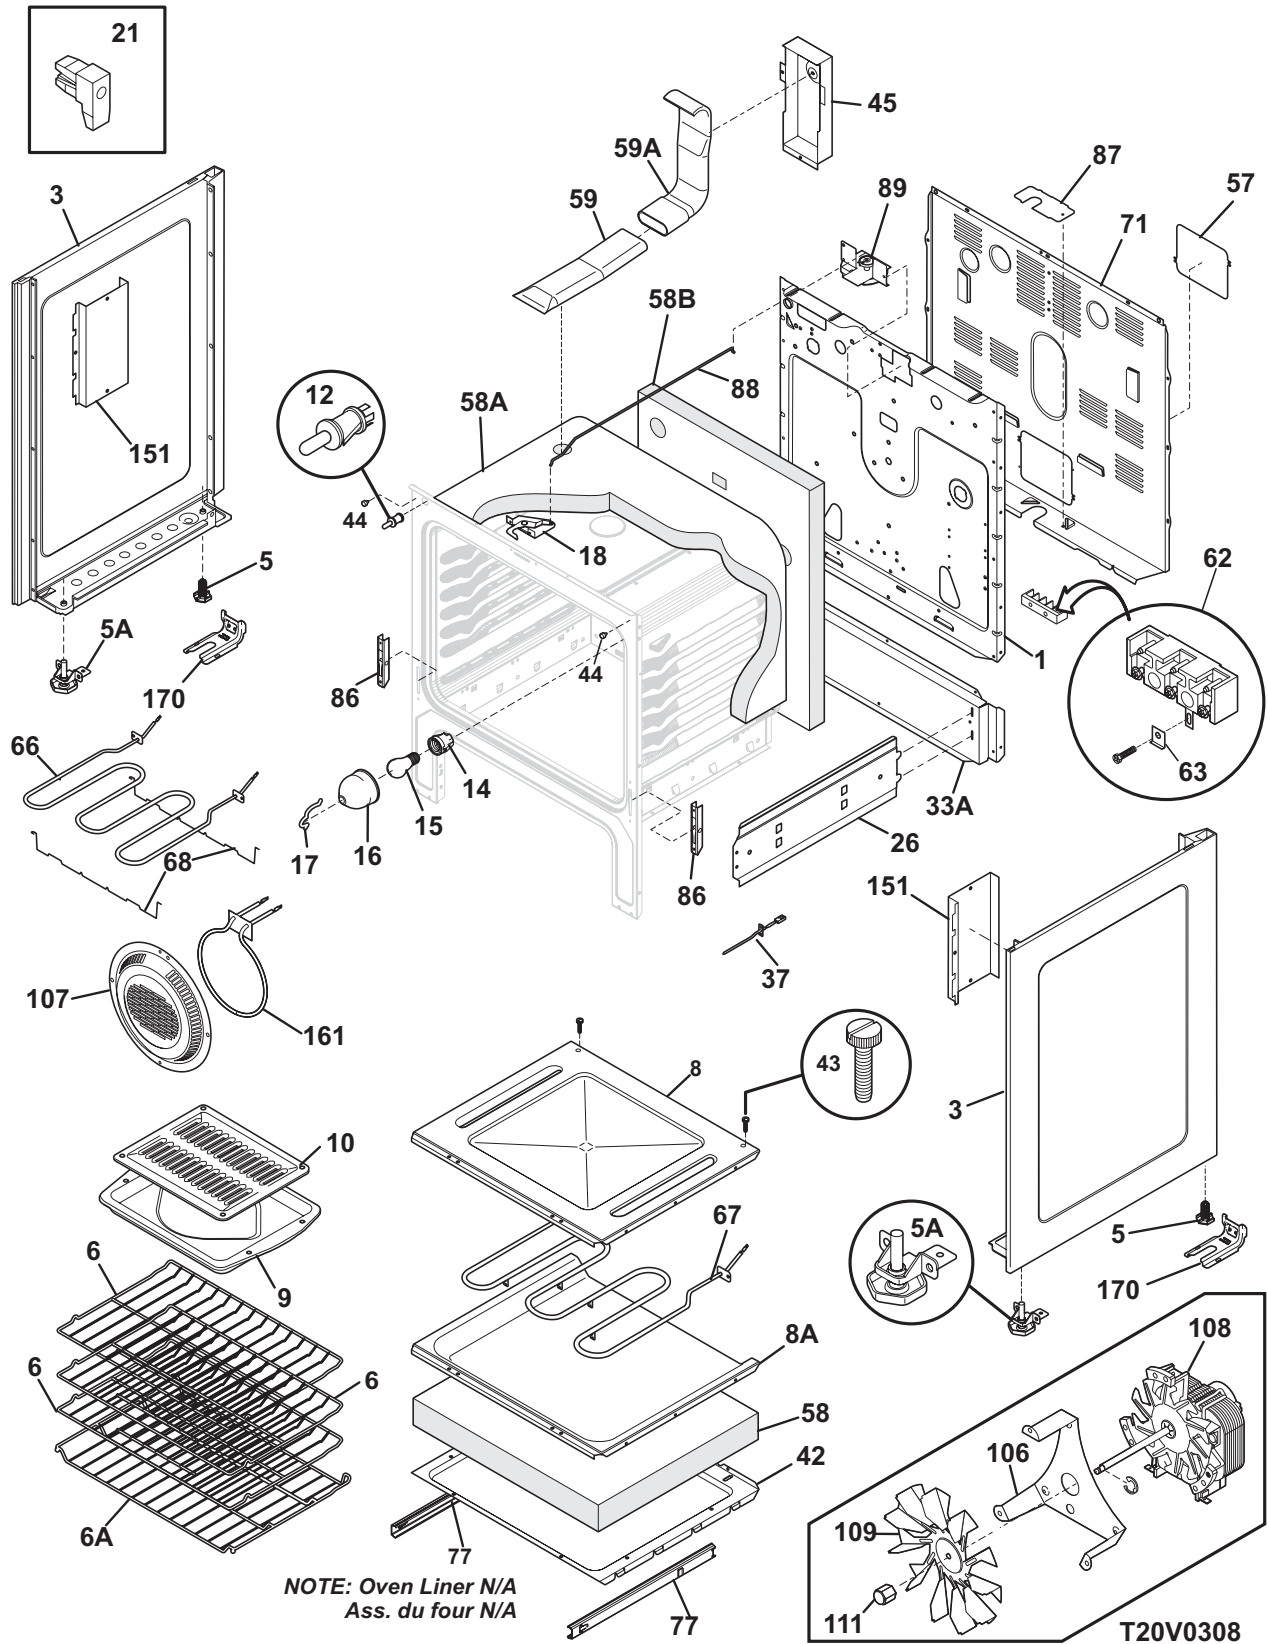

BODY

BODY

POS. NO	PART NO.	DESCRIPTION
1	316401800	Panel, main back
3	316400118	Panel, bodyside, black, RH
3	316400119	Panel, bodyside, black, LH
5	316272900	Screw, leveling, plastic, rear, (2)
5A	316498900	Leveling Leg Assy, metal, front, (2), bracket & leg
6	316496207	Rack, oven, (3)
6A	316496205	Rack, oven
8	316400601	Panel, oven bottom
8*	316064600	Support, oven bottom
8A	316411104	Base, bake element
9	316081900	Pan, broilerOPTIONAL ACCESSORY
10	316082000	Insert, broiler panOPTIONAL ACCESSORY
12	316445500	Switch, oven light, door frame
14	316116400	Receptacle, oven light
15	5303013071	Bulb/Lamp, light
16	08011086	Lens, oven light, glass
17	316087500	Retainer, lens
18 #	316405800	Latch Assembly, oven door
21	316408000	Clip, bodyside
26	316409000	Shield, warmer side, (2)
33A	316402100	Shield, rear wall, lower
37 #	316490000	Probe, oven temp
42	316400701	Shield, wool, lower
43	3131732	Screw, 8-18 x 1.438, oven bottom
44	316517600	Spacer, oven door
45	316234100	Shield, wire, vent tube
57	316457800	Cover, access
58	316403802	Insulation, oven sump
58A	316406600	Insulation, oven wrapper
58B	316406500	Insulation, oven back
59	316208401	Vent Tube, assembly, w/catalyst
59A	316208304	Tube, oven vent, upper
62	5304409888	Terminal Block Kit
62*	316085600	Insulator
62*	316205500	Nut, hex flange, 3/8 10-32
63	316278800	Plate, grounding strap
66 #	316430900	Element, broil, 4000W
67	316413800	Element, bake, hidden
68	316429100	Support, element, broil
71	316422304	Shield, rear wall
77	316456700	Glide, warmer drawer, outer/RH & LH, (2)
86	316441300	Receptacle, hinge
87	316081200	Bracket, cable mtg
88	316203500	Rod, auto latch
89 #	316464301	Motor-latch
106	316404100	Bracket, motor mtg.
107	316026701	Cover, fan
108#	316415800	Motor, fan
109	316136400	Blade, fan
111	316136600	Nut, fan retainer
151	316404600	Shield, bodyside