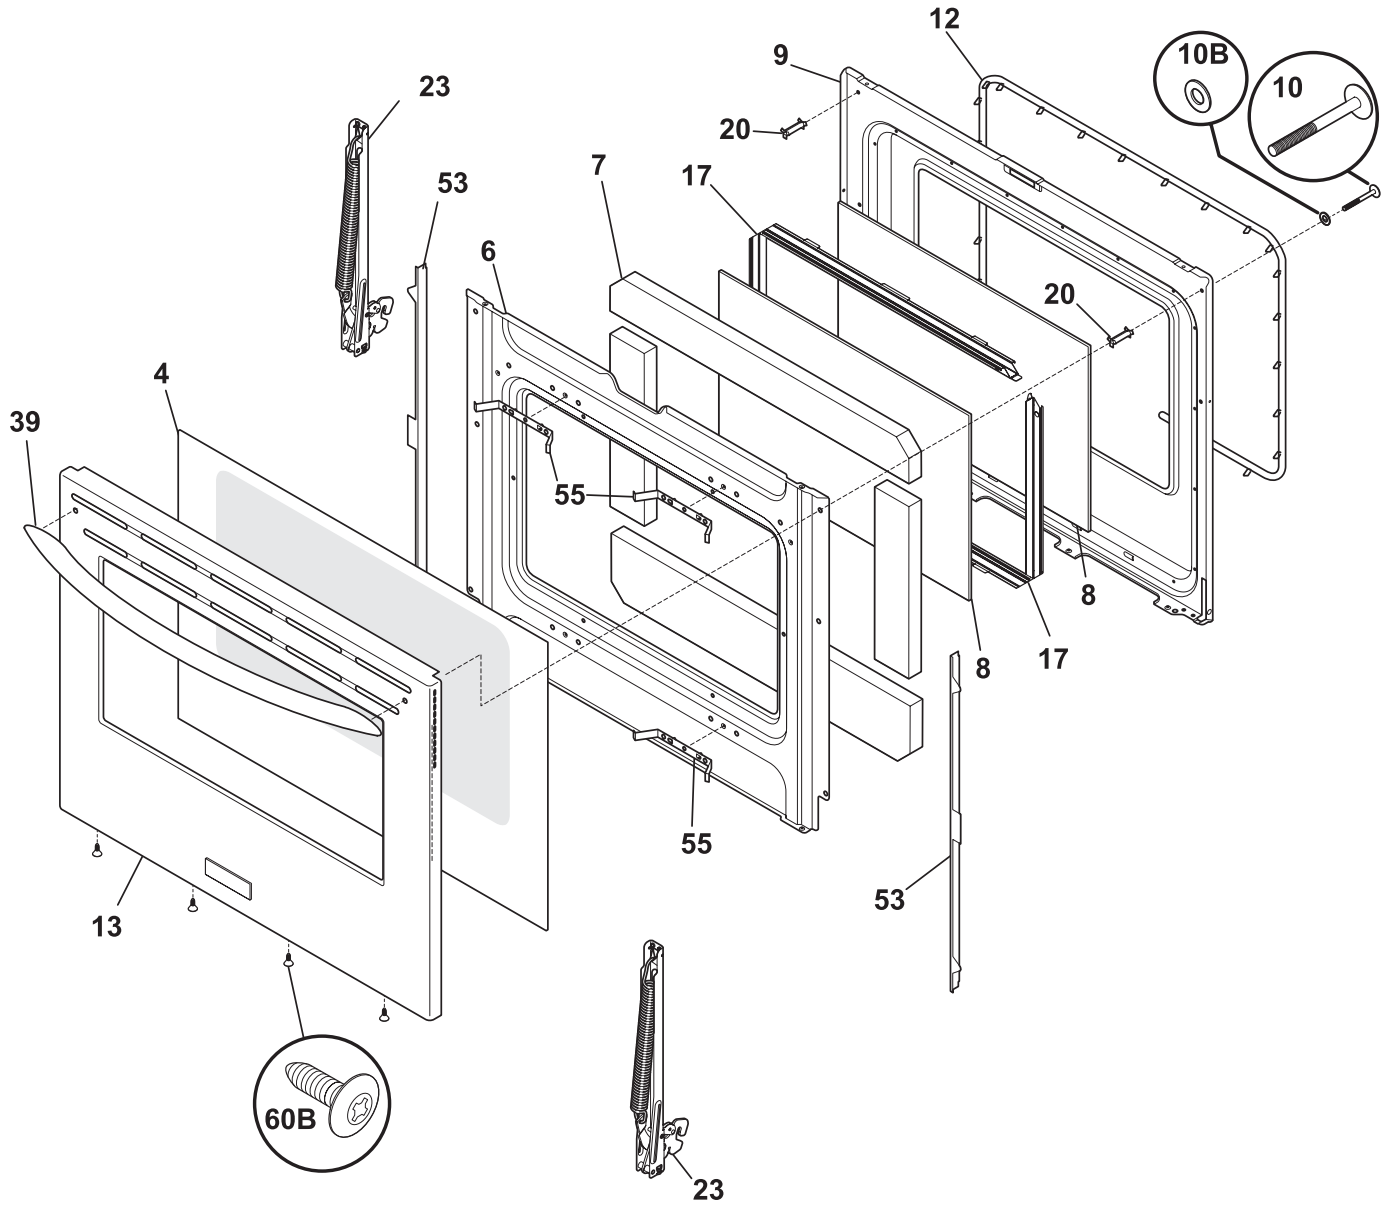

DOOR

T20D0013

DOOR

POS. NO	PART NO.	DESCRIPTION
4	316452700	Glass, oven door, black, outer
6	316406306	Shield, wool
7	316405600	Insulation, oven door
8	316117500	Glass, oven door, heat barrier
9	316423701	Liner, oven door
10	316001002	Screw, wafer head, 10-24 x 1.81, (2), handle mtg.
10B	316008401	Washer, 3/4 OD x 1/4 ID, steel
12	316405000	Seal, oven door
13	316407910	Panel, oven door, stainless, outer
17	316402403	Spacer, door glass, (2)
20	316408600	Spacer, door handle, (2)
23	316456304	Hinge, oven door, (2)
23*	316418900	Screw, sims lp, #8-32 x 5/16", black
39	316246100	Handle, door/drawer, stainless
53	316408201	Shield, door filler, black, (2)
55	316408300	Bracket, glass support, (4)
60B	316021110	Screw, 8-18 x 0.5, black
*	316433603	Label, anti-tip
*	316021109	Screw, 8-18 x 0.5, chrome
*	5303285179	Screw, wafer head, 8-32T x 0.500, black