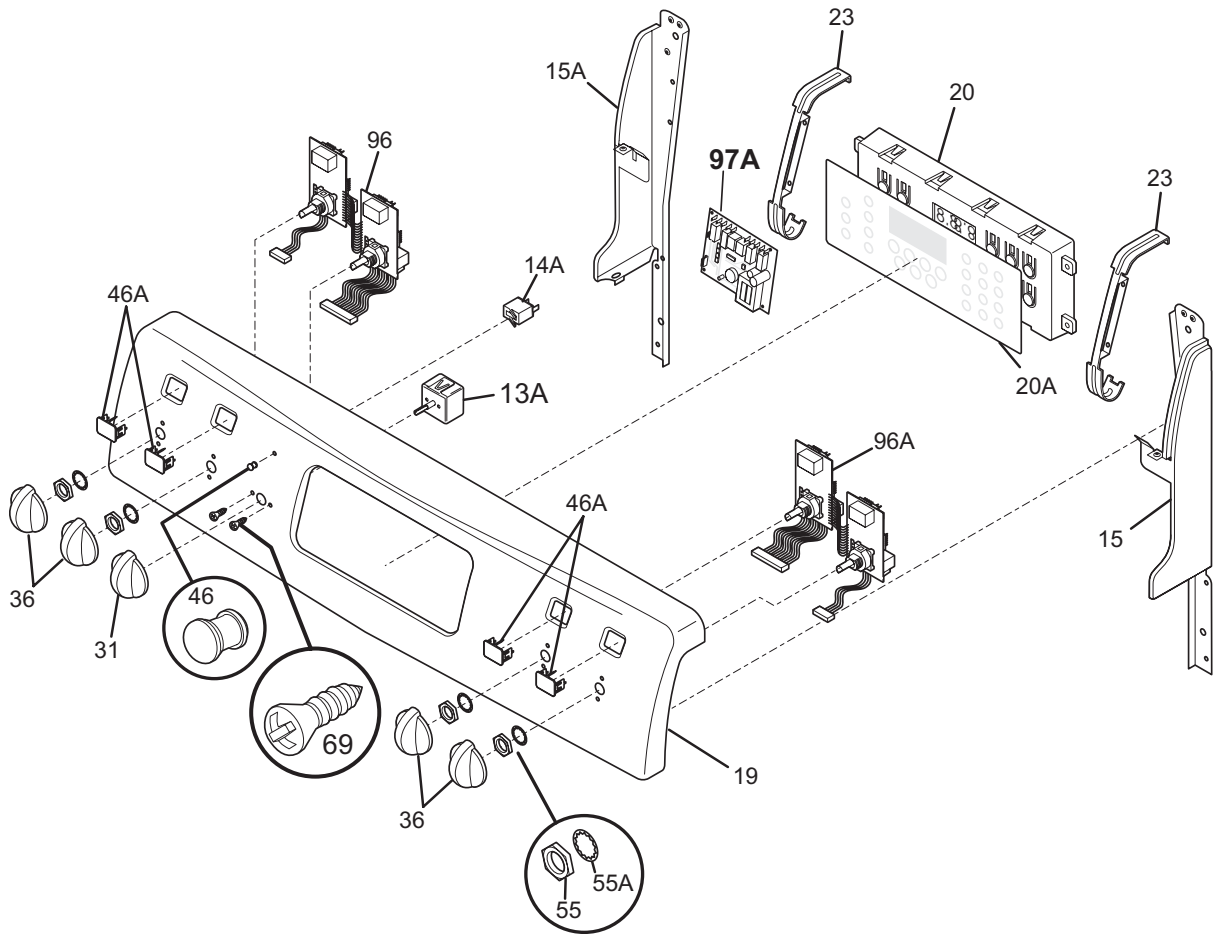

Copyright © 2007 Electrolux Home Products, Inc.
All rights reserved.

BACKGUARD

T20G5676

BACKGUARD

POS. NO	PART NO.	DESCRIPTION
1	316416100	Shield, backguard, rear wall
13A	316095502	Switch, infinite, warmer
14A	316022500	Light/Lamp, indicator, 125 V
15	316411405	Support, backguard, black, RH
15A	316411404	Support, backguard, black, LH
19	316424130	Panel, control, stainless
20 #	316462809	Controller, electronic, ES535
20A	316419700	Overlay, clock, black, w/mini oven, ES510
23	316419200	Bracket, clock, (2)
31	316223002	Knob, control, black
36	316223019	Knob, control, black
46	316437800	Lens-light/lamp, indicator, clear
46A	316448000	Lens, LED display
55	316247700	Nut, mounting, (2)
55A	316247800	Washer, lock, control mtg
56	316234013	Shield, backguard, black, inner
69	5303288565	Screw, truss sqdr, 8-32 x 3/16, switch mtg
77	316247900	Spacer, power board, (3)
77A	316114100	Spacer, (4)
96	316445610	Board, display, LH controls, 2, potentiometers
96A	316445611	Board, display, RH controls, 2, potentiometers
97	316442101	Board, power, relay
97A#	316442011	Board, rotary, UIB
98	316442001	Board, rotary, UIB
100	5303289910	Screw, 8A, 1", power board mtg
*	316416903	Harness, main control
* #	316466603	Harness, wiring, control
* #	316466606	Harness, wiring, control, to UIB
*	316021105	Screw, hex head cup pt, 8-18 x 0.375, black
*	316021109	Screw, 8-18 x 0.5, chrome
*	316021110	Screw, 8-18 x 0.5, black

BODY

BODY

POS. NO	PART NO.	DESCRIPTION
161#	316211603	Element, convection fan, 350 W
170	5303935180	Anti-tip Kit, w/bracket, screw
170*	316107200	Bracket, anti-tip
170*	316112500	Template, anti-tip
170*	316116000	Screw, concrete, 1.75", anti-tip brkt
* #	316506218	Wiring Harness, main
*	316021105	Screw, hex head cup pt, 8-18 x 0.375, black
*	316021110	Screw, 8-18 x 0.5, black
*	316021132	Screw, 8-18 X 11/16, black
*	316089500	Screw, 10-16 x .486
*	5303285179	Screw, wafer head, 8-32T x 0.500, black
*	5308014215	Screw, 6-20 x 0.312