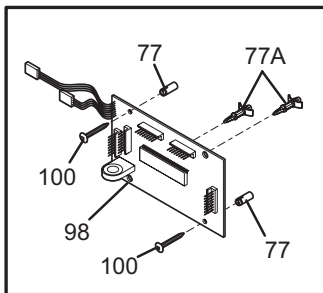

Copyright © 2007 Electrolux Home Products, Inc.
All rights reserved.

BACKGUARD

T20G5676

BACKGUARD

POS. NO	PART NO.	DESCRIPTION
1	316416100	Shield, backguard, rear wall
13A	316095502	Switch, infinite, warmer
14A	316022500	Light/Lamp, indicator, 125 V
15	316411405	Support, backguard, black, RH
15A	316411404	Support, backguard, black, LH
19	316424130	Panel, control, stainless
20 #	316462809	Controller, electronic, ES535
20A	316419700	Overlay, clock, black, w/mini oven, ES510
23	316419200	Bracket, clock, (2)
31	316223002	Knob, control, black
36	316223019	Knob, control, black
46	316437800	Lens-light/lamp, indicator, clear
46A	316448000	Lens, LED display
55	316247700	Nut, mounting, (2)
55A	316247800	Washer, lock, control mtg
56	316234013	Shield, backguard, black, inner
69	5303288565	Screw, truss sqdr, 8-32 x 3/16, switch mtg
77	316247900	Spacer, power board, (3)
77A	316114100	Spacer, (4)
96	316445610	Board, display, LH controls, 2, potentiometers
96A	316445611	Board, display, RH controls, 2, potentiometers
97	316442101	Board, power, relay
97A#	316442011	Board, rotary, UIB
98	316442001	Board, rotary, UIB
100	5303289910	Screw, 8A, 1", power board mtg
*	316416903	Harness, main control
* #	316466603	Harness, wiring, control
* #	316466606	Harness, wiring, control, to UIB
*	316021105	Screw, hex head cup pt, 8-18 x 0.375, black
*	316021109	Screw, 8-18 x 0.5, chrome
*	316021110	Screw, 8-18 x 0.5, black

BODY

BODY

POS. NO	PART NO.	DESCRIPTION
161#	316211603	Element, convection fan, 350 W
170	5303935180	Anti-tip Kit, w/bracket, screw
170*	316107200	Bracket, anti-tip
170*	316112500	Template, anti-tip
170*	316116000	Screw, concrete, 1.75", anti-tip brkt
* #	316506218	Wiring Harness, main
*	316021105	Screw, hex head cup pt, 8-18 x 0.375, black
*	316021110	Screw, 8-18 x 0.5, black
*	316021132	Screw, 8-18 X 11/16, black
*	316089500	Screw, 10-16 x .486
*	5303285179	Screw, wafer head, 8-32T x 0.500, black
*	5308014215	Screw, 6-20 x 0.312