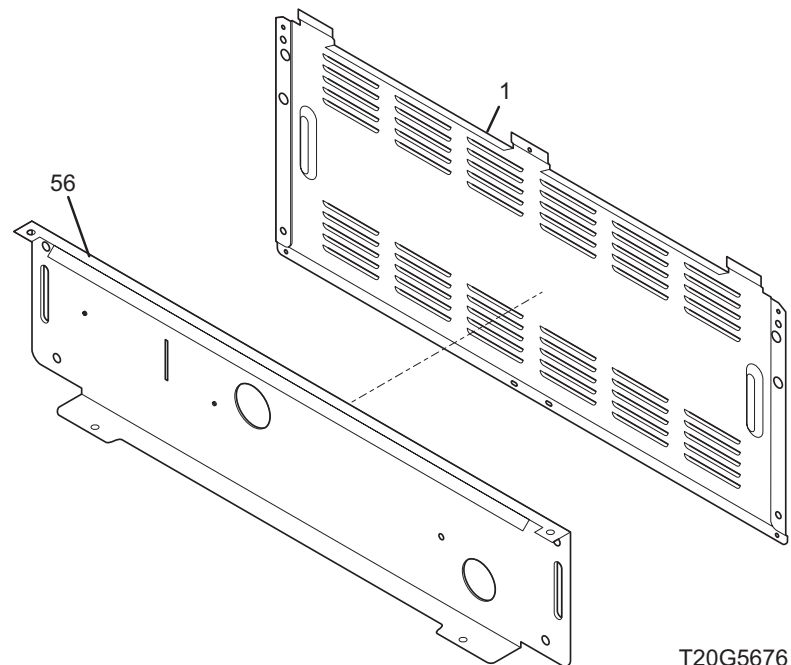

Copyright © 2007 Electrolux Home Products, Inc.
All rights reserved.

BACKGUARD

T20G5676

BACKGUARD

POS. NO	PART NO.	DESCRIPTION
1	316416100	Shield, backguard, rear wall
13A	316095502	Switch, infinite, warmer
14A	316022500	Light/Lamp, indicator, 125 V
15	316411405	Support, backguard, black, RH
15A	316411404	Support, backguard, black, LH
19	316424130	Panel, control, stainless
20 #	316462809	Controller, electronic, ES535
20A	316419700	Overlay, clock, black, w/mini oven, ES510
23	316419200	Bracket, clock, (2)
31	316223002	Knob, control, black
36	316223019	Knob, control, black
46	316437800	Lens-light/lamp, indicator, clear
46A	316448000	Lens, LED display
55	316247700	Nut, mounting, (2)
55A	316247800	Washer, lock, control mtg
56	316234013	Shield, backguard, black, inner
69	5303288565	Screw, truss sqdr, 8-32 x 3/16, switch mtg
77	316247900	Spacer, power board, (3)
77A	316114100	Spacer, (4)
96	316445610	Board, display, LH controls, 2, potentiometers
96A	316445611	Board, display, RH controls, 2, potentiometers
97	316442101	Board, power, relay
97A#	316442011	Board, rotary, UIB
98	316442001	Board, rotary, UIB
100	5303289910	Screw, 8A, 1", power board mtg
*	316416903	Harness, main control
* #	316466603	Harness, wiring, control
* #	316466606	Harness, wiring, control, to UIB
*	316021105	Screw, hex head cup pt, 8-18 x 0.375, black
*	316021109	Screw, 8-18 x 0.5, chrome
*	316021110	Screw, 8-18 x 0.5, black