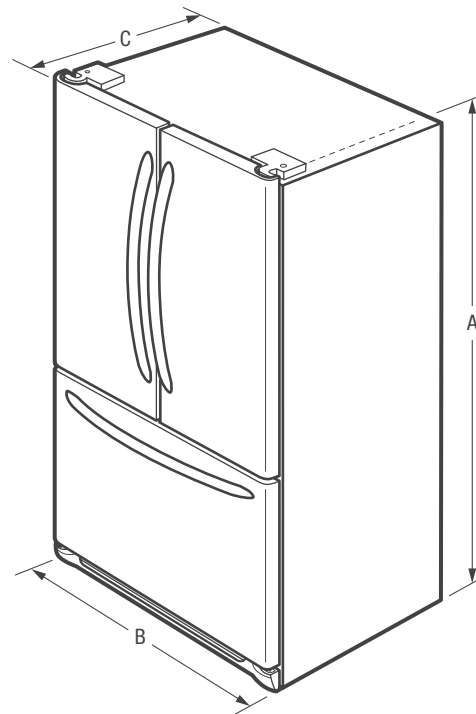

Features	
Door Design	Soft-Arc Doors
Door Handle Design	Black Stainless
Cabinet Finish	Black
Door Stops/Door Closers	Yes/Yes
Door Hinge Covers	Hidden
Rollers - Front/Rear	Adjustable/Yes
Energy Saver Plus Technology	Yes
Water Filter Location	Top-Right Fresh Food Section
Sound Package	
Dispenser	
Controls	Express-Select®
Dispenser Design	Flush, Single-Paddle
Number of Dispenser Buttons	11
Crushed Ice/Cube Ice/Water	Yes/Yes/Yes
Ice Option/Freeze Option	No/Quick Freeze
Display On/Off Option	Yes
Lock/Light	Yes/Yes
Temp/Door Ajar/Power Failure Alerts	
Water Filter Change Indicator Light	Yes
Air Filter Change Indicator Light	Yes
Refrigerator Features	
Lighting	Multi-Level LED
Water Filter Type	PureSource Ultra®
Air Filter Type	PureAir Ultra®
Quarter-Width Fixed Shelves	1 SpillSafe® Flip-Up
Half-Width Fixed Shelves	1 SpillSafe® Slide-Under
Quarter-Width Sliding Shelves	
Half-Width Sliding Shelves	2 SpillSafe®
Cantilever Shelves	Yes
Store-More™ Full-Width Drawer	1 Cool Zone™
Hanging Wine Rack/Can Dispenser	No/1 White
Crisper Drawer/Humidity Controls	2 Clear/2
Dairy Compartment	1 Clear
Store-More™ Fixed Door Bins	2 White (1 per door)
2-Litre Fixed Door Bins	1 Clear
Gallon Adjustable Door Bins	2 Clear
2-Litre Adjustable Door Bins	
Dispenser Bin	1
Non-Slip Bin Liner/Bottle Retainers	
Freezer Features	
Self-Closing Pull-Out Drawer	Yes
Sliding Full-Width Freezer Baskets	2 Effortless™ Glide
Basket Dividers	1 (Bottom Basket)
Lighting	LED
Automatic Ice Maker (2nd Ice Maker)	Optional (PN#IMK0028A)
Certifications	
Sabbath Mode (Star-K® Certified)	Yes
ENERGY STAR®	Yes
Specifications	
Total Capacity (Cu. Ft.)	27.2
Refrigerator Capacity (Cu. Ft.)	18.5
Freezer Capacity (Cu. Ft.)	8.7
Power Supply Connection Location	Right Bottom Rear
Water Inlet Connection Location	Left Bottom Rear
Voltage Rating	120V/60Hz
Connected Load (kW rating) @ 120 Volts¹	1.02
Amps @ 120 Volts	8.5
Minimum Circuit Required (Amps)	15
Shipping Weight (Approx.)	365 Lbs.

NOTE: For planning purposes only. Always consult local and national electric and plumbing codes. Refer to Product Installation Guide for detailed installation instructions on the web at frigidaire.ca.

Product Dimensions	
A - Height (Incl. Hinges & Rollers)	69-7/8"
B - Cabinet Width/Door Width	35-7/8" / 36"
C - Depth (Incl. Door)	33-3/8"
Depth with Door Open 90°	47-3/8"
Depth with Drawer Fully Extended (Incl. Handle)	55"

¹For use on adequately wired 120V, dedicated circuit having 2-wire service with a separate ground wire. Appliance must be grounded for safe operation.

Accessories information available on the web at frigidaire.ca