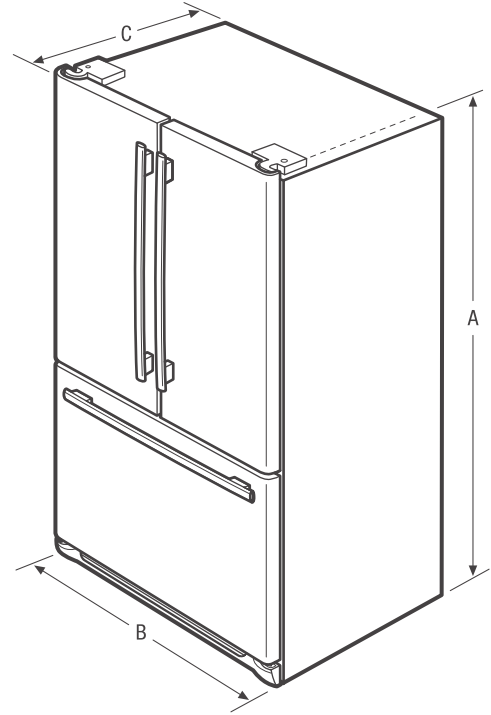

Standard Refrigerator Depth vs. Counter Depth

NOTE: For planning purposes only. Always consult local and national electric and plumbing codes. Refer to Product Installation Guide for detailed installation instructions on the web at frigidaire.ca.

Product Dimensions	
A - Height (Incl. Hinges & Rollers)	69-7/8"
B - Cabinet Width/Door Width	35-7/8" / 36"
C - Depth (Incl. Door)	33-3/8"
Depth with Door Open 90°	47-3/8"
Depth with Drawer Fully Extended (Incl. Handle)	55"

¹For use on adequately wired 120V, dedicated circuit having 2-wire service with a separate ground wire. Appliance must be grounded for safe operation.

Accessories information available on the web at frigidaire.ca