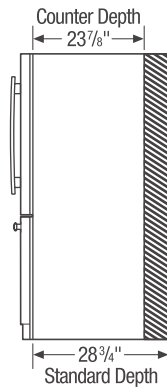

Standard Refrigerator Depth vs. Counter Depth

NOTE: For planning purposes only. Always consult local and national electric and plumbing codes. Refer to Product Installation Guide for detailed installation instructions on the web at frigidaire.ca.

Product Dimensions	
A - Height (Incl. Hinges & Rollers)	69-7/8"
B - Cabinet Width/Door Width	35-7/8" / 36"
C - Depth (Incl. Door)	33-3/8"
Depth with Door Open 90°	47-3/8"
Depth with Drawer Fully Extended (Incl. Handle)	55"

¹For use on adequately wired 120V, dedicated circuit having 2-wire service with a separate ground wire. Appliance must be grounded for safe operation.

Accessories information available on the web at frigidaire.ca