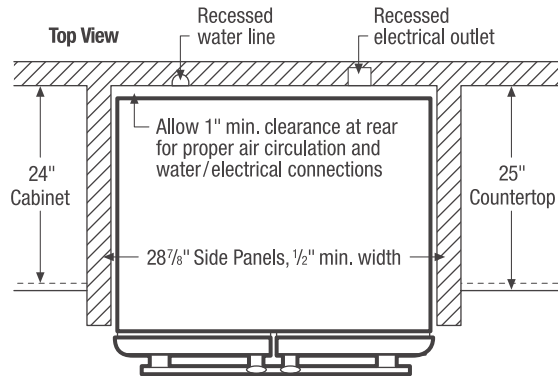

Standard Refrigerator Depth vs. Counter Depth

NOTE: For planning purposes only. Always consult local and national electric and plumbing codes. Refer to Product Installation Guide for detailed installation instructions on the web at frigidaire.ca.

Product Dimensions	
A - Height (Incl. Hinges & Rollers)	69-7/8"
B - Cabinet Width/Door Width	35-7/8" / 36"
C - Depth (Incl. Door)	33-3/8"
Depth with Door Open 90°	47-3/8"
Depth with Drawer Fully Extended (Incl. Handle)	55"

¹For use on adequately wired 120V, dedicated circuit having 2-wire service with a separate ground wire. Appliance must be grounded for safe operation.

Accessories information available on the web at frigidaire.ca