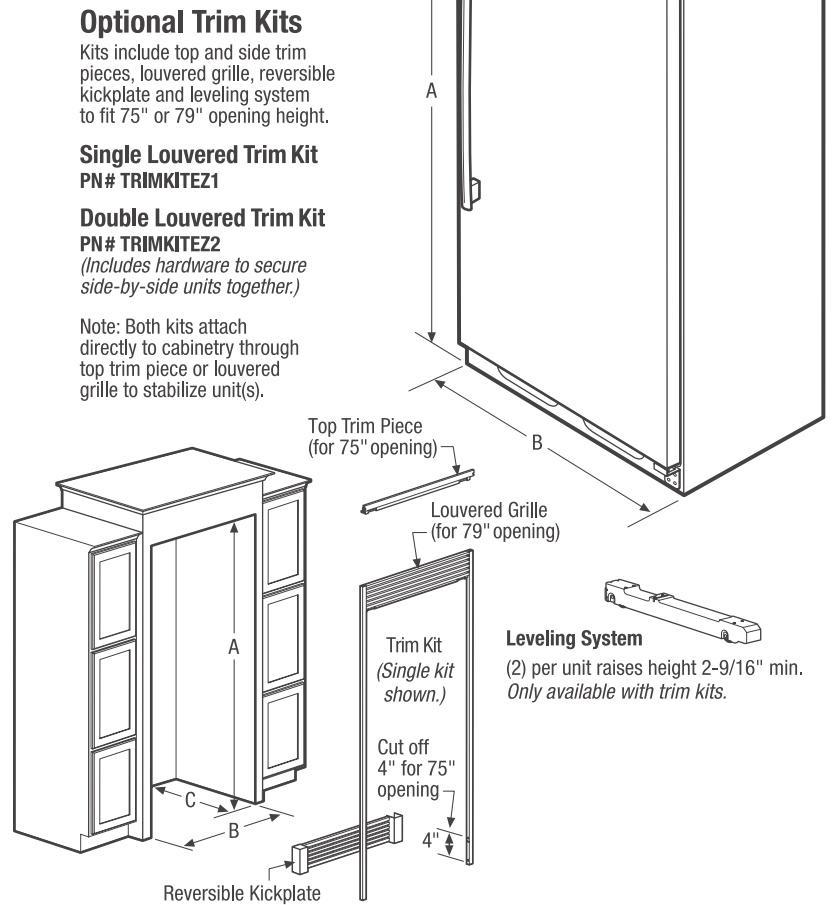

Features	
Door Design	Smudge-Proof™ Stainless Steel
Door Handle Design	Stainless Steel
Cabinet Finish	Grey
Door Hinge Covers	Hidden
Automatic Door Closer	Yes
Leveling System/Leveling Legs	Yes/4
Controls	
Controls	Express-Select®
Location of Controls	Inside Cabinet, on Top
Temperature Display C°/F°	Yes
Lock/Light	Yes/No
Temp Failure Alerts (Audible & Duration)	Yes
Door Ajar Alert (Audible)	Yes
Power Failure Alert (Duration)	Yes
Refrigerator Features	
Refrigerator Shelves	2 SpaceWise® Adjustable Glass
Full-Width Deli Drawer	1
Full-Width Bottom Crisper	1
Humidity Control	
Crisper Divider Quantity	2
Full-Width Gallon Door Bin	2 Clear
Half-Width Litre Bin	4 Clear
Dairy Bin	
Tall Bottle Retainers	
Condiment Bin	
Lighting	LED Plug-In
Optional Accessories	
Single Louvered Trim Kit	PN# TRIMKITEZ1
Double Louvered Trim Kit	PN# TRIMKITEZ2
Specifications	
Total Capacity (Cu. Ft.)	18.6
Shelf Area (Sq. Ft.)	20.6
Annual Energy (kWH)	331
Annual Energy Cost (.12/kWH)	$40
Power Supply Connection Location	Right Bottom Rear
Voltage Rating	115V/60Hz/20A
Connected Load (kW rating) @ 115 Volts¹	0.55
Amps @ 115 Volts	5
Minimum Circuit Required (Amps)	20
Shipping Weight (Approx.)	240 Lbs.

¹An electrical supply with grounded three-prong receptacle is required. The power supply circuit must be installed in accordance with current local codes & ordinances.

Overall Exterior Dimensions	
A - Height (Incl. Door)	71-3/8"
B - Width	32"
C - Depth (Incl. Door)	26-1/2"
Depth with Door Open 90°	57-1/4"

Built-In Cutout Dimensions	
Single Unit without Trim Kit -	
A - Height	72"
B - Width	33"
C - Depth	25-1/4" min.¹
Single Unit with Trim Kit & Leveling System -	
A - Height	75" or 79"
B - Width	33"
C - Depth	25-1/4" min.¹

Built-In Cutout Dimensions	
Double Unit² without Trim Kit -	
A - Height	72"
B - Width	66"
C - Depth	25-1/4" min.¹
Double Unit² with Trim Kit & Leveling System -	
A - Height	75" or 79"
B - Width	66"
C - Depth	25-1/4" min.¹

¹Minimum depth from face of cabinet side panels and requires recessed electrical outlet.

²Side-by-Side

Accessories information available on the web at frigidaire.ca