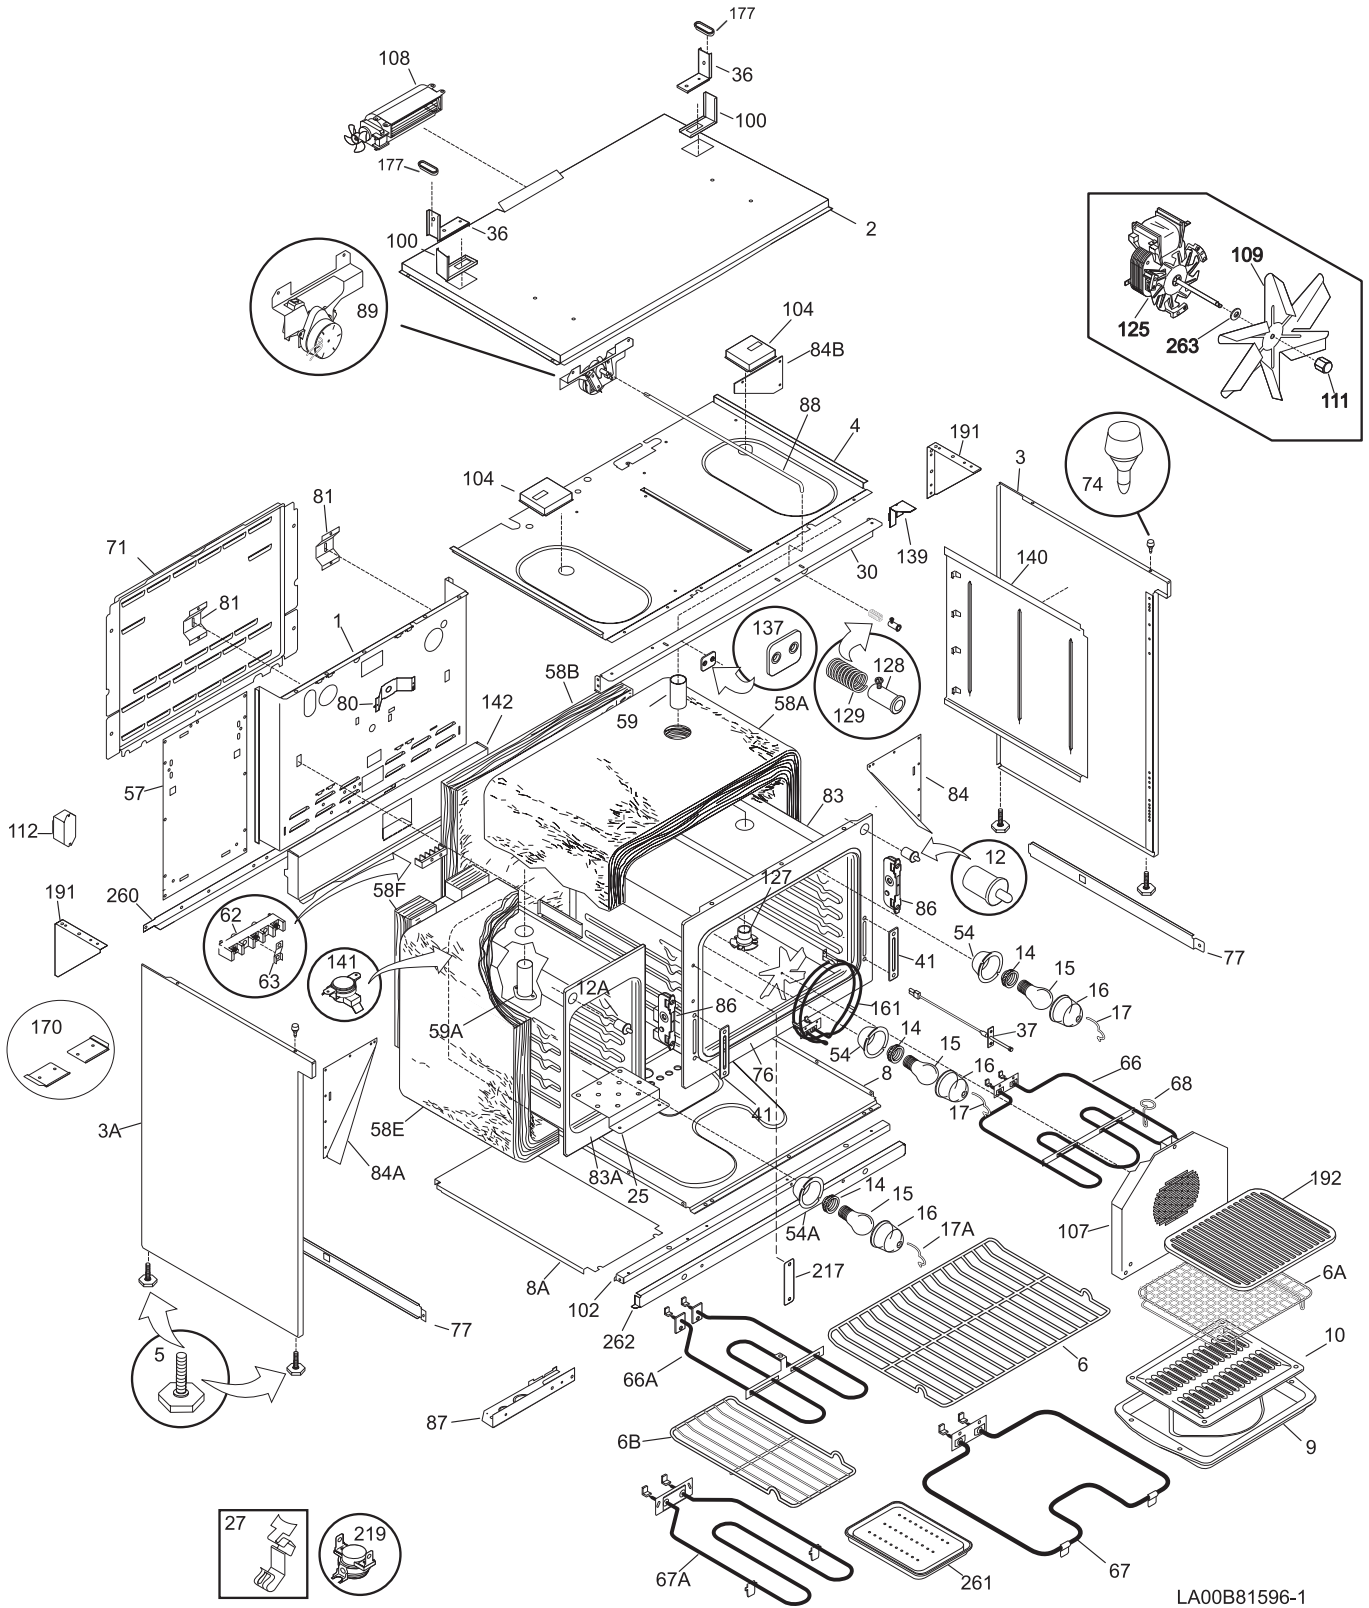

BODY

LA00B81596-1

BODY

POS. NO	PART NO	DESCRIPTION
137	318090300	Latch,door
139	318042900	Bracket,filler
140	318071300	Plate,insul retainer
141#	318005201	Switch,thermal cutout
142	318123901	Deflector
161#	318050700	Element,convection ,2500 W
170	5304405241	Anti-tip bracket
177	5303324040	Gasket,vent
191	5303304030	Bracket,angle ,corner
217	318112102	Plate,warning
219#	318003600	Thermostat,safety
260	318055500	Bracket,gusset support
261	08014183	Pan,broiler ,small oven
262	08011954	Channel,oven support ,front
263	5303322885	Spacer,fan blade
*	5303311207	Tube,protector
*	08016432	Screw,truss head ,8-18 x 0.375
*	5303211311	Screw,8 x 0.500
*	5303307980	Screw,8-32 x 0.437
*	5303300265	Screw,8-18 x 0.500 ,chrome