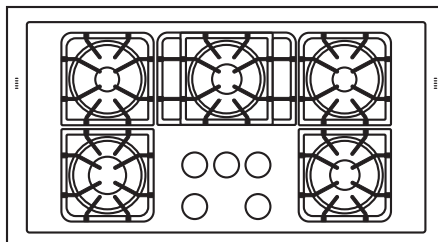

FACTORY PARTS CATALOG RANGE

Frigidaire

 **Electrolux**

PRODUCT NO.	BASE MODEL NO.	FACTORY NO.	COLOR	MARKET
PLCF489CCA	PLCF489C	38157593H30S1	stainless	North America

WIRING DIAGRAM - # 318045314
OWNER'S GUIDE - # 318200754
TIMER INSTRUCTION SHEET - # 318200181
INSTALLATION INSTRUCTIONS - # 318201752