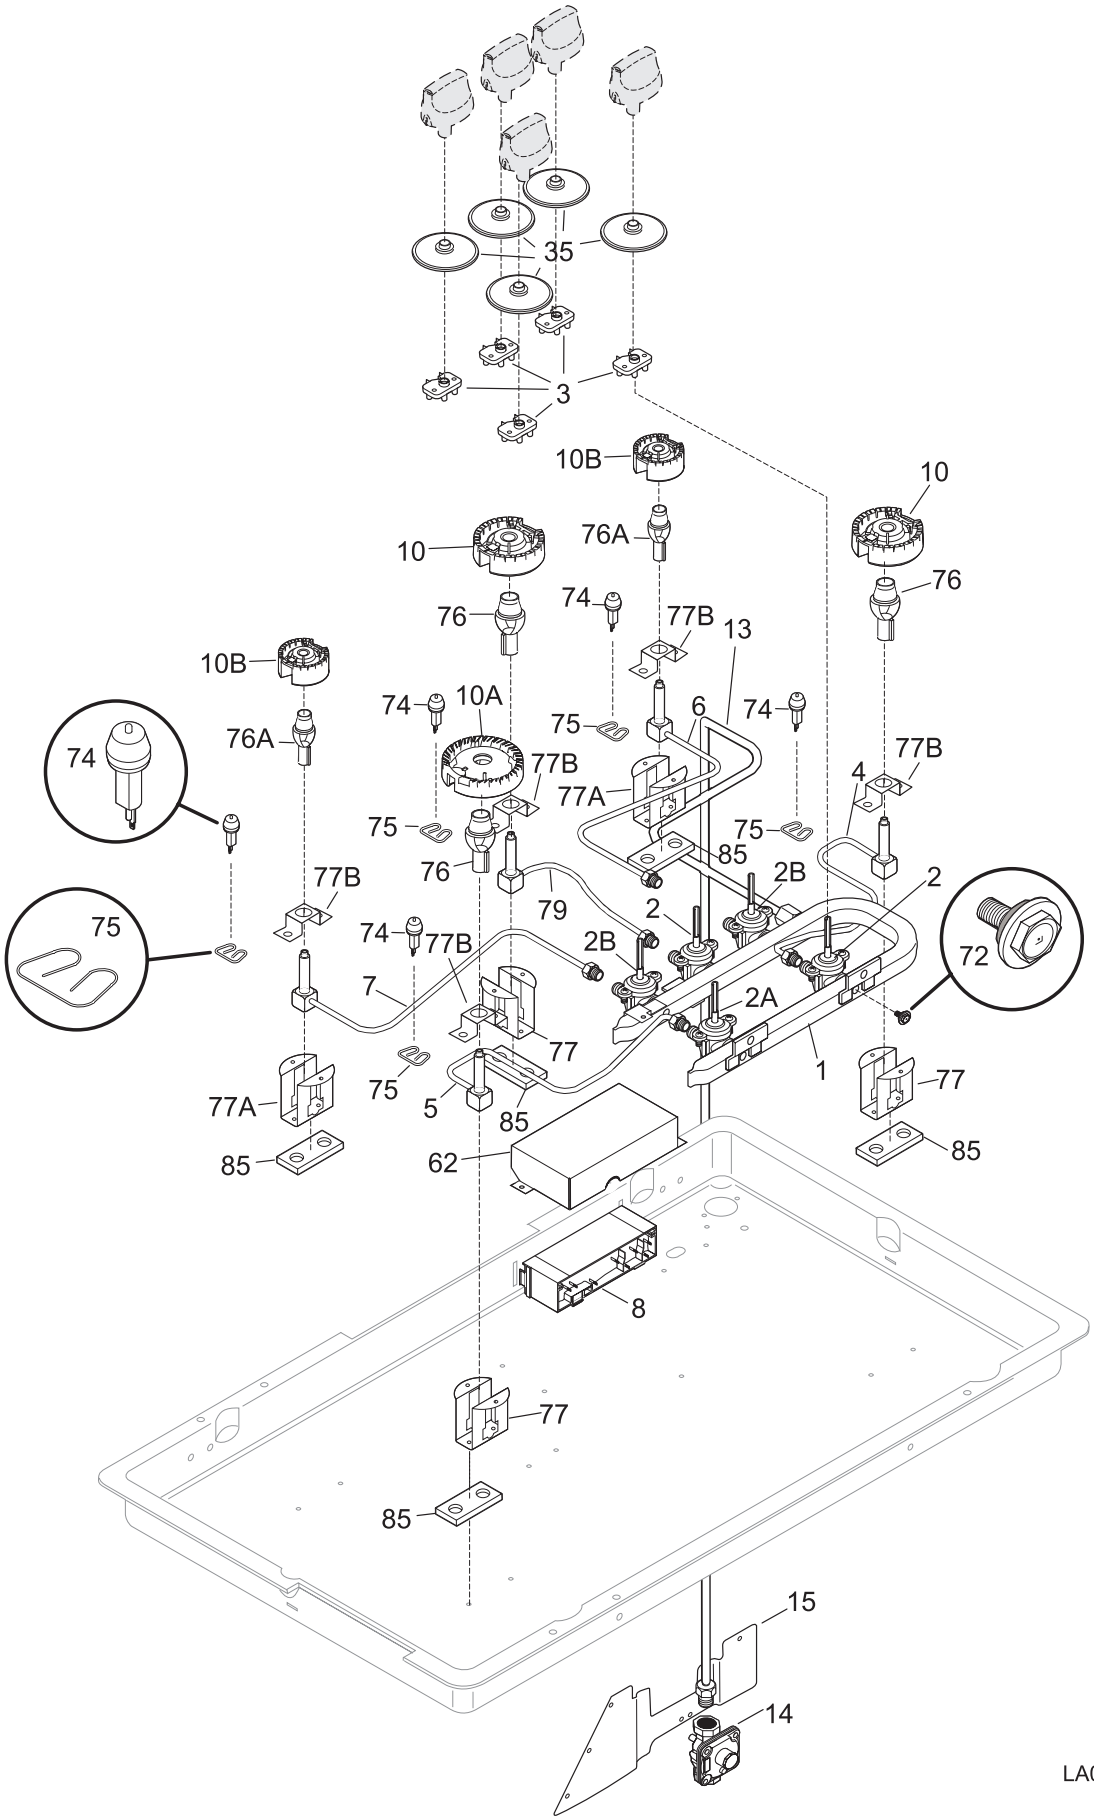

BACKGUARD

POS. NO	PART NO	DESCRIPTION
1	318086900	Shield,backguard
12A#	318183000	Thermostat,oven
14 #	318044824	Light,indicator
15	318161900	Bracket,end cap ,RH
15A	318161901	Bracket,end cap ,LH
16	318193101	Panel,switch mtg
18	318190604	End Cap,RH
18A	318190605	End Cap,LH
19	318192906	Panel,control
19A	318181800	Glass,control panel
20 #	318010102	Clock/Timer,EOC
24 #	316005602	Switch,rocker ,black
28A	316080600	Shaft,push button ,black ,clock/timer/EOC
29	318017800	Knob,clock ,black ,(11)
32A	318099205	Knob,thermostat
48	318181202	Bracket,thermostat
69	5303323134	Screw,switch mtg. ,8-32 x 0.188
99	5303304544	Spacer,end cap mtg.
100	5303325982	Nut,Keps ,10-32
*	218490900	Cleaner,stainless steel
*	08016432	Screw,truss head ,8-18 x 0.375
*	5303211311	Screw,8 x 0.500
*	5303300265	Screw,8-18 x 0.500 ,chrome

BURNER