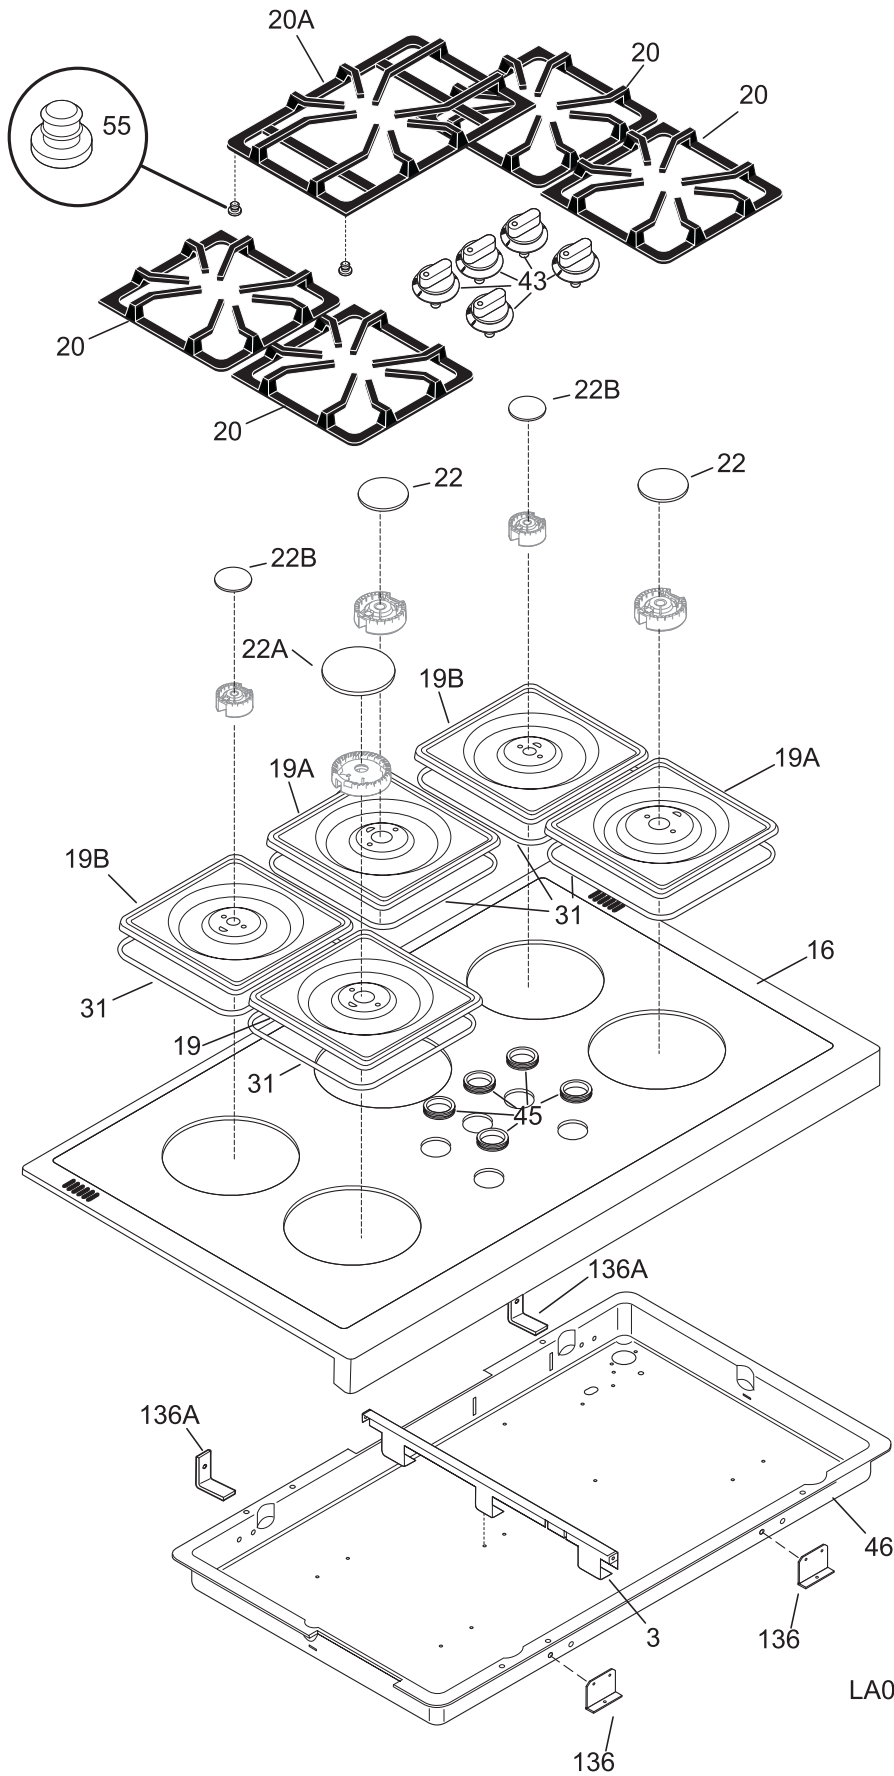

BODY

LA00B81596-1

BODY

POS. NO	PART NO	DESCRIPTION
137	318090300	Latch,door
139	318042900	Bracket,filler
140	318071300	Plate,insul retainer
141#	318005201	Switch,thermal cutout
142	318123901	Deflector
161#	318050700	Element,convection ,2500 W
170	5304405241	Anti-tip bracket
177	5303324040	Gasket,vent
191	5303304030	Bracket,angle ,corner
217	318112102	Plate,warning
219#	318003600	Thermostat,safety
260	318055500	Bracket,gusset support
261	08014183	Pan,broiler ,small oven
262	08011954	Channel,oven support ,front
263	5303322885	Spacer,fan blade
*	5303311207	Tube,protector
*	08016432	Screw,truss head ,8-18 x 0.375
*	5303211311	Screw,8 x 0.500
*	5303307980	Screw,8-32 x 0.437
*	5303300265	Screw,8-18 x 0.500 ,chrome

MAIN TOP

LA00CT81593-1A

MAIN TOP

POS. NO	PART NO	DESCRIPTION
3	318171400	Support
16	318159601	Maintop,glass
19	318168114	Pan,burner ,black ,medium
19A	318168124	Pan,burner ,black ,large
19B	318168104	Pan,burner ,black ,small
20	318120303	Grate,burner ,black
20A	318188710	Grate,black ,center
22	318076410	Cap,burner ,black ,medium LF & LR
22A	318076420	Cap,burner ,black ,large RF
22B	318076400	Cap,burner ,black ,small RR
31A	318053901	Gasket,burner pan
43	318099100	Knob,control ,black ,(5)
45	318146210	Bushing
46	318077002	Box,burner
55	318096700	Spacer,center grate
136	318180300	Bracket,box
136A	318181100	Bracket
*	218490900	Cleaner,stainless steel
*	08016432	Screw,truss head ,8-18 x 0.375
*	5303211311	Screw,8 x 0.500