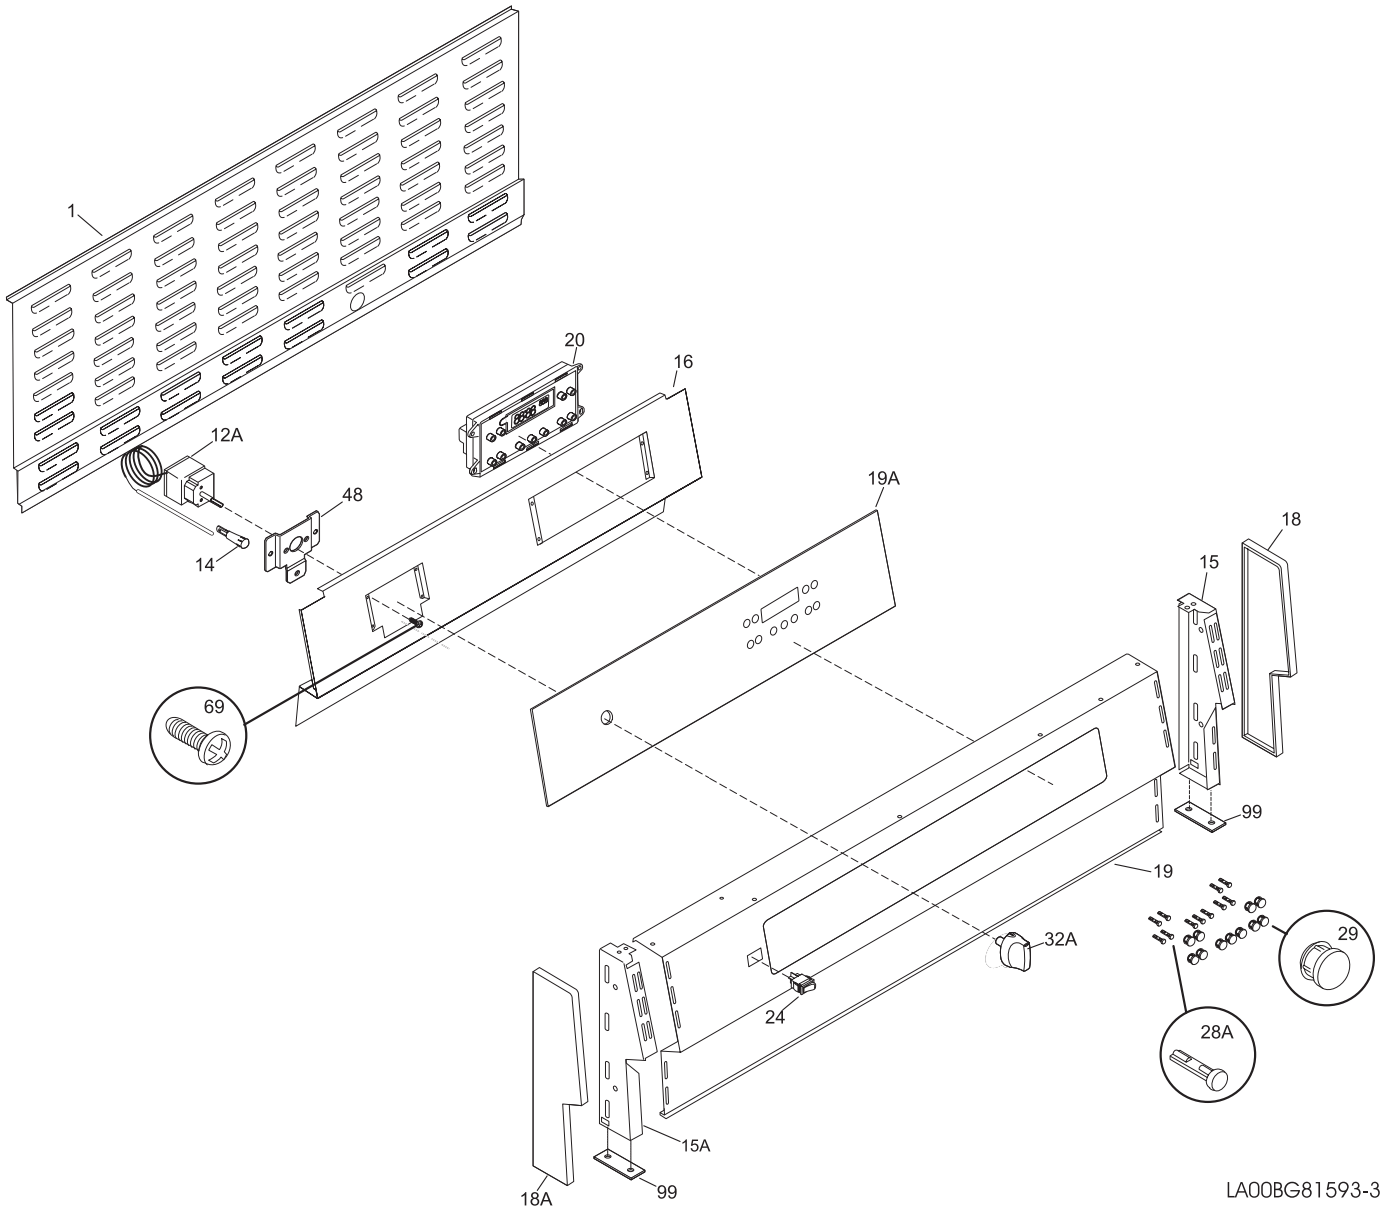

FACTORY PARTS CATALOG RANGE

Frigidaire

 **Electrolux**

PRODUCT NO.	BASE MODEL NO.	FACTORY NO.	COLOR	MARKET
PLCF489CCA	PLCF489C	38157593H30S1	stainless	North America

WIRING DIAGRAM - # 318045314
OWNER'S GUIDE - # 318200754
TIMER INSTRUCTION SHEET - # 318200181
INSTALLATION INSTRUCTIONS - # 318201752

377

©2002 Electrolux Home Products, Inc.
All rights reserved

LA00BG81593-3

BACKGUARD

POS. NO	PART NO	DESCRIPTION
1	318086900	Shield,backguard
12A#	318183000	Thermostat,oven
14 #	318044824	Light,indicator
15	318161900	Bracket,end cap ,RH
15A	318161901	Bracket,end cap ,LH
16	318193101	Panel,switch mtg
18	318190604	End Cap,RH
18A	318190605	End Cap,LH
19	318192906	Panel,control
19A	318181800	Glass,control panel
20 #	318010102	Clock/Timer,EOC
24 #	316005602	Switch,rocker ,black
28A	316080600	Shaft,push button ,black ,clock/timer/EOC
29	318017800	Knob,clock ,black ,(11)
32A	318099205	Knob,thermostat
48	318181202	Bracket,thermostat
69	5303323134	Screw,switch mtg. ,8-32 x 0.188
99	5303304544	Spacer,end cap mtg.
100	5303325982	Nut,Keps ,10-32
*	218490900	Cleaner,stainless steel
*	08016432	Screw,truss head ,8-18 x 0.375
*	5303211311	Screw,8 x 0.500
*	5303300265	Screw,8-18 x 0.500 ,chrome

BODY

LA00B81596-1

BODY

POS. NO	PART NO	DESCRIPTION
137	318090300	Latch,door
139	318042900	Bracket,filler
140	318071300	Plate,insul retainer
141#	318005201	Switch,thermal cutout
142	318123901	Deflector
161#	318050700	Element,convection ,2500 W
170	5304405241	Anti-tip bracket
177	5303324040	Gasket,vent
191	5303304030	Bracket,angle ,corner
217	318112102	Plate,warning
219#	318003600	Thermostat,safety
260	318055500	Bracket,gusset support
261	08014183	Pan,broiler ,small oven
262	08011954	Channel,oven support ,front
263	5303322885	Spacer,fan blade
*	5303311207	Tube,protector
*	08016432	Screw,truss head ,8-18 x 0.375
*	5303211311	Screw,8 x 0.500
*	5303307980	Screw,8-32 x 0.437
*	5303300265	Screw,8-18 x 0.500 ,chrome