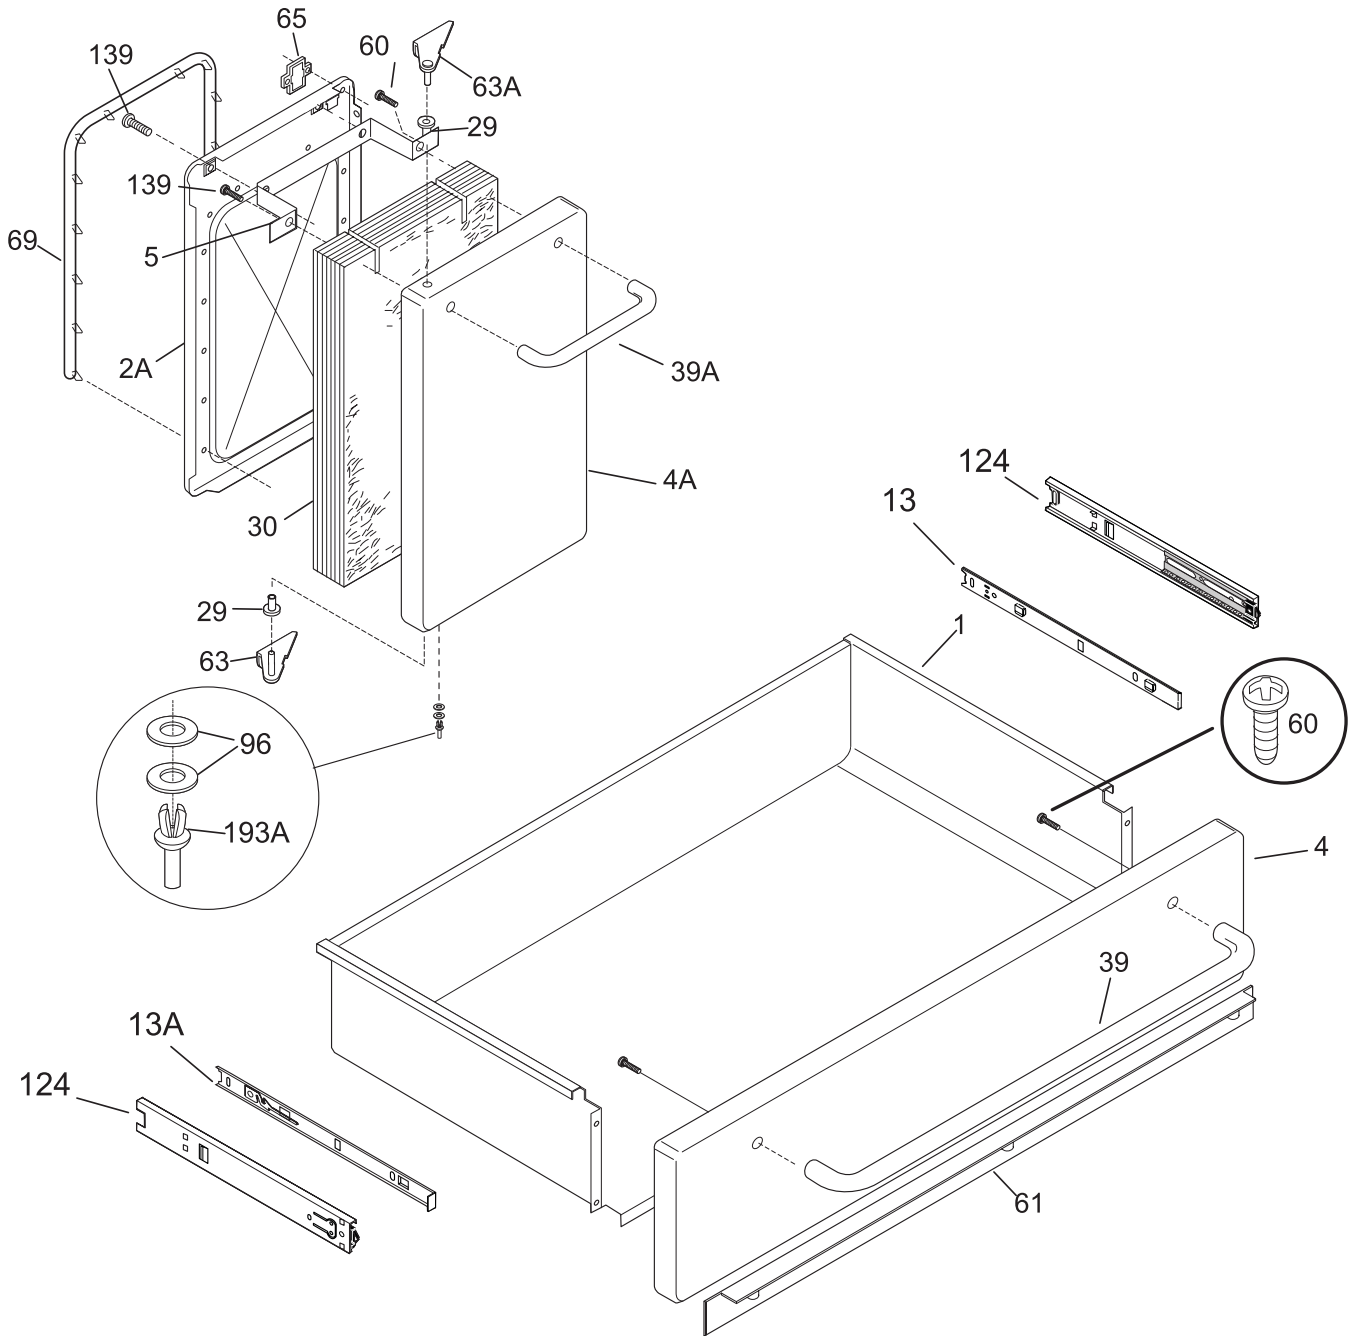

BODY

LA00B81596-1

BODY

POS. NO	PART NO	DESCRIPTION
137	318090300	Latch,door
139	318042900	Bracket,filler
140	318071300	Plate,insul retainer
141#	318005201	Switch,thermal cutout
142	318123901	Deflector
161#	318050700	Element,convection ,2500 W
170	5304405241	Anti-tip bracket
177	5303324040	Gasket,vent
191	5303304030	Bracket,angle ,corner
217	318112102	Plate,warning
219#	318003600	Thermostat,safety
260	318055500	Bracket,gusset support
261	08014183	Pan,broiler ,small oven
262	08011954	Channel,oven support ,front
263	5303322885	Spacer,fan blade
*	5303311207	Tube,protector
*	08016432	Screw,truss head ,8-18 x 0.375
*	5303211311	Screw,8 x 0.500
*	5303307980	Screw,8-32 x 0.437
*	5303300265	Screw,8-18 x 0.500 ,chrome

DRAWER & SMALL DOOR

LA00D81593-1A

DRAWER & SMALL DOOR

POS. NO	PART NO	DESCRIPTION
1	3202108	Drawer,utility
2A	318048211	Liner,inner door ,small oven
4	318158220	Panel,drawer
4A	318009311	Panel,oven door ,small
5	318014510	Spacer,door handle
13	316105602	Glide,warmer ,inner RH
13A	316105601	Glide,warmer ,inner LH
29	318141800	Spacer,hinge pin ,upper/lower
30	318133722	Insulation,small oven door
39	318039803	Handle,door
39A	318039802	Handle,door ,small oven
60	5303323137	Screw,10-32 x 17/32
61	318107700	Toeplate
63	318024508	Hinge,door ,lwr small oven ,lower
63A	318024509	Hinge,door ,upr small oven
65	318090220	Strike,door
69	318053300	Seal,door ,small oven
96	3201899	Washer,flat
124	316105500	Glide,warmer drawer ,outer/RH & LH ,(2)
139	5304400794	Screw,handle mtg ,10-32 x 3/4
193A	5303321106	Plug,button
*	218490900	Cleaner,stainless steel
*	08016432	Screw,truss head ,8-18 x 0.375
*	5303211311	Screw,8 x 0.500
*	5303300265	Screw,8-18 x 0.500 ,chrome