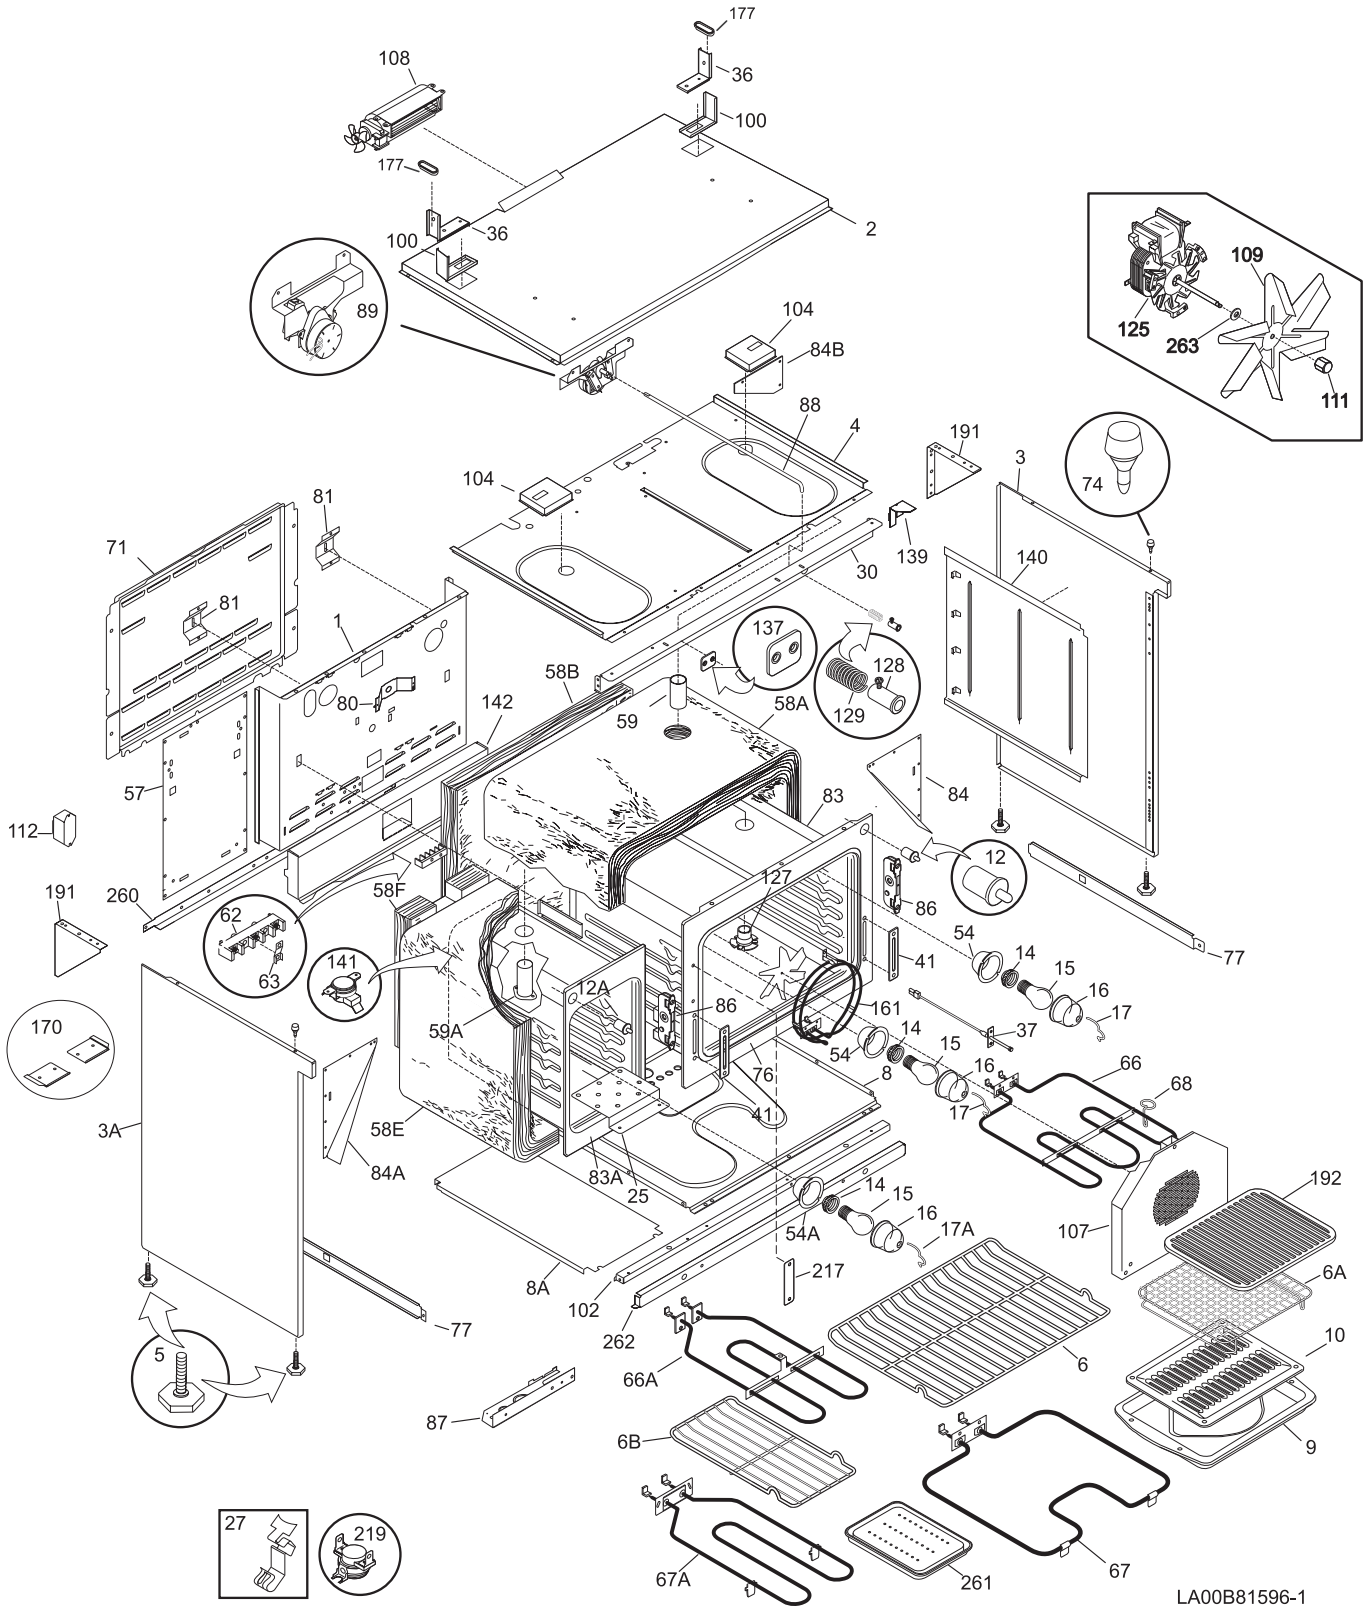

BODY

LA00B81596-1

BODY

POS. NO	PART NO	DESCRIPTION
1	318066402	Panel,main back
2	318173610	Conduit,air
3	3201579	Panel,bodyside ,black ,RH
3A	3201580	Panel,bodyside ,black ,LH
4	318073706	Panel,subtop
5	318175503	Screw,leveling
6	318025304	Rack,oven
6A	318119700	Rack,shelf ,small oven
6B	318219500	Rack,broiler pan
8	318133000	Panel,heat shield ,oven bottom
8A	318071900	Panel,small oven ,bottom
9	5303317977	Pan,broiler
10	5303317976	Insert,broiler pan
12 #	318089913	Switch,light
12A#	5301314211	Switch,oven light ,sm door frame
14	5308011085	Receptacle,oven light
15	5303013071	Bulb/Lamp,oven light
16	3201911	Cover,oven light ,glass
17	5304400195	Retainer,light cover
17A	5303205904	Clip,lamp cover ,retainer
25	318179107	Panel,heat shield ,sm oven bottom
27	5303284616	Clip,thermo bulb mtg
30	318023915	Bracket,main top
36	318182111	Support,flue conduit
37 #	316111203	Sensor,oven temp probe
41	5303310526	Cover,hinge cutout
54	5303310514	Housing,oven light
54A	5303271606	Housing,oven light
57	318055701	Panel,small oven back
58A	318133744	Insulation,oven wrapper
58B	318133769	Insulation,oven back
58E	318133720	Insulation,wrapper ,small oven
58F	318133721	Insulation,small oven back
59	5303320844	Tube,oven vent
59A	318072521	Tube,oven vent ,LH
62 #	5303310518	Terminal Block
62*	5303323144	Nut,10-32
63	5303310517	Plate,ground strap
66 #	5303310513	Element,broil ,2750 W
66A#	318110100	Element,broil ,small oven
67 #	5303310512	Element,bake ,3000 W
67A#	318110600	Element,bake ,small oven
68	5304403015	Support,element hanger
71	5303310515	Panel,wiring cover ,rear
74	318147420	Bumper,base
76	318056004	Frame,oven ,front
77	318144211	Bracket,slide
80	5303320846	Plate,oven mtg
81	318192400	Spring,oven
83	318089610	Liner,oven assy
83A	318089200	Liner,small oven
84	5303326184	Gusset,RH rear
84A	5303326185	Gusset,LH rear
84B	318055901	Gusset,rear
86	5303310524	Receptacle,hinge
87	318111800	Plate,cord set mtg
88	5303311160	Rod,latch
89 #	318095934	Motor,latch assy ,w/brkt & switch
89*	318120711	Switch
100	318182011	flue conduit inf.
102	318111901	Channel,oven support ,black
104	318182210	Adapter,flue
107	5303318711	Cover,fan
108	318073002	Blower,fan
109	5303311203	Blade,fan
111	5303311205	Nut,fan retainer
112#	318112701	Relay
125#	5303311202	Motor,convection
127	5303310542	Adapter,vent tube ,with converter
128	5303311163	Bushing
129	5303311164	Spring