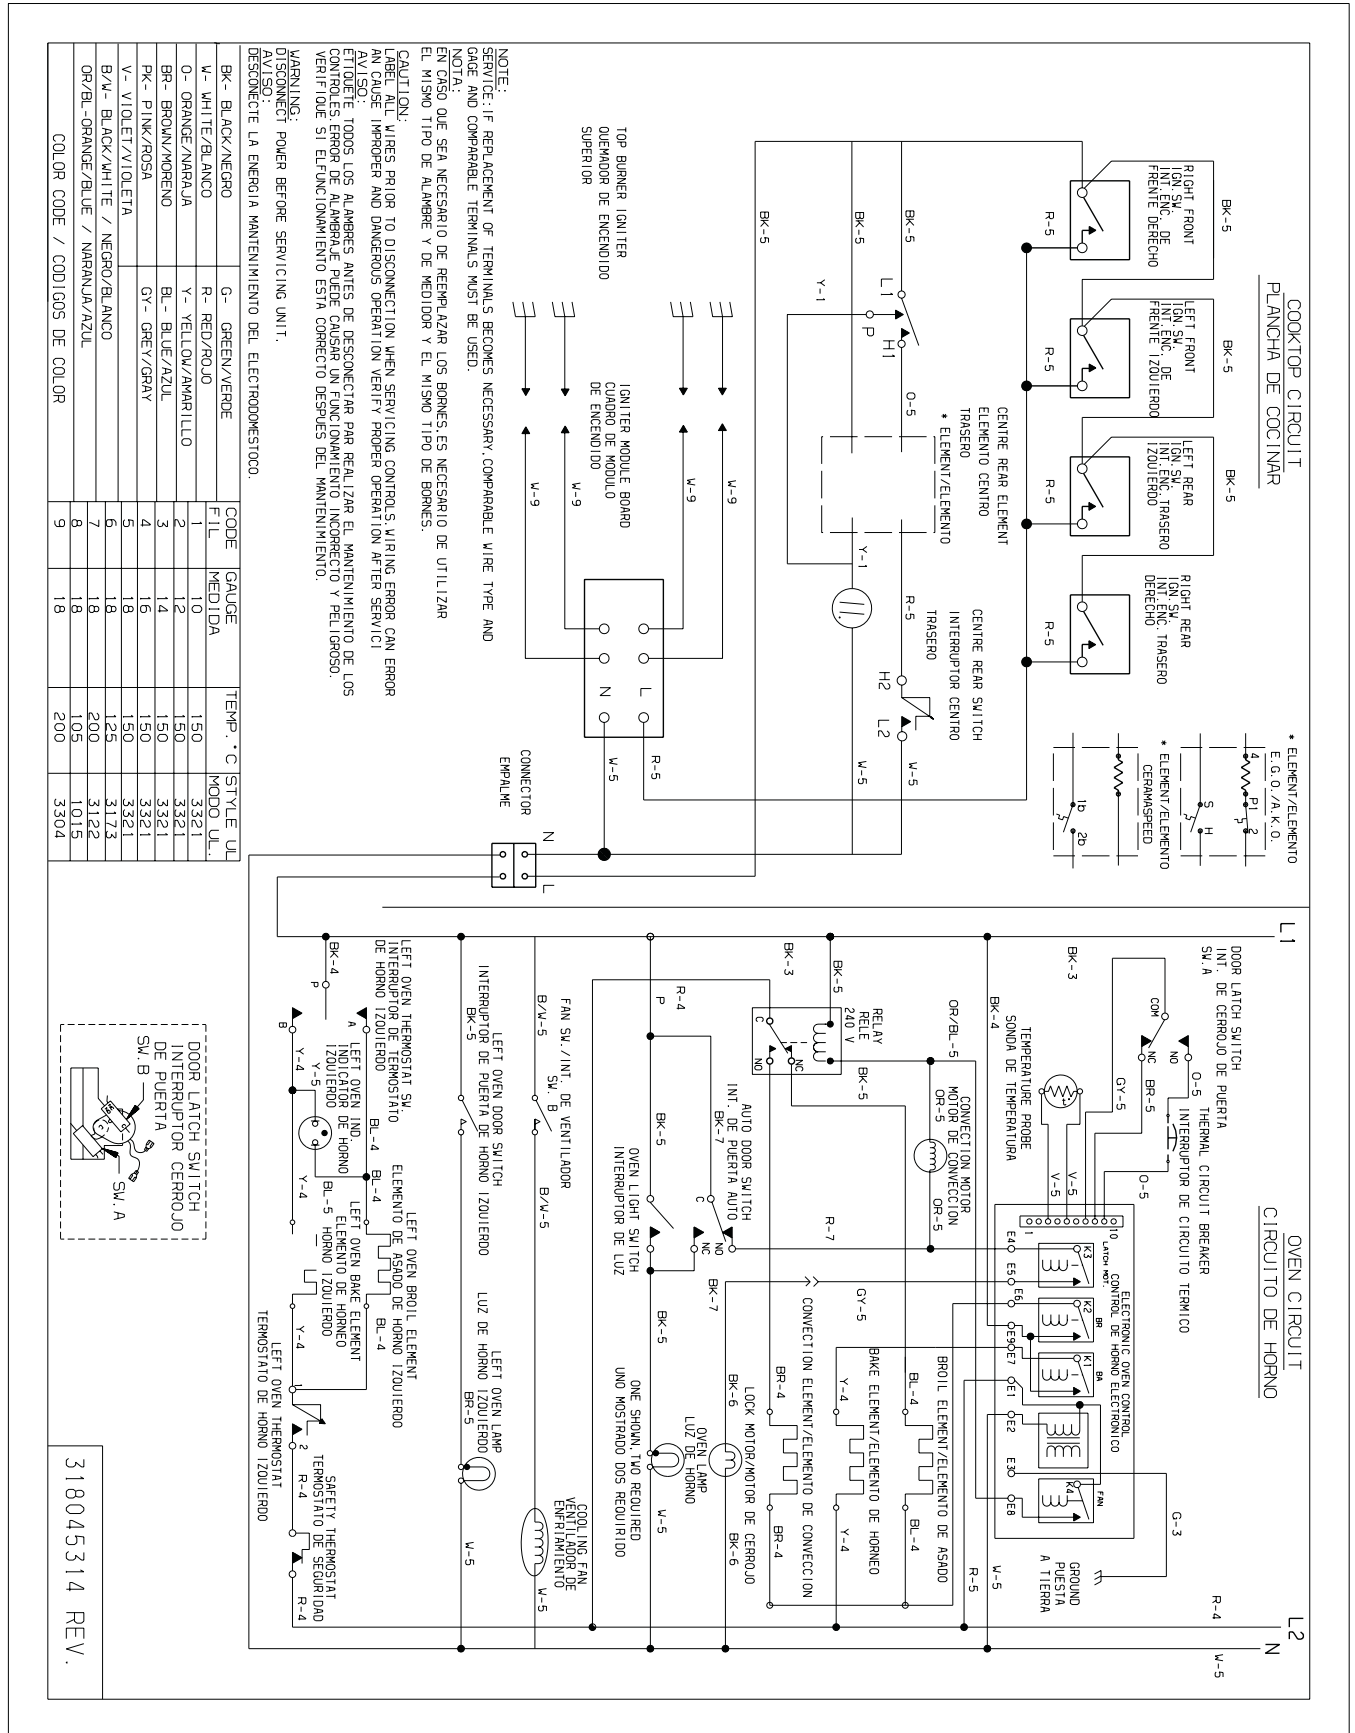

WIRING DIAGRAM

BK - BLACK/NEGRO	G - GREEN/VERDE	CODE	GAUGE	TEMP. °C	STYLE U.L.
V - WHITE/BLANCO	R - RED/ROJO	FIL	MEDIDA		KODD U.L.
0 - ORANGE/NARANJA	Y - YELLOW/AMARILLO	1	10	150	3321
BR - BROWN/MORENO	BL - BLUE/AZUL	2	12	150	3321
PK - PINK/ROSA	GY - GREY/GRAY	3	14	150	3321
V - VIOLET/VIOLETA		4	16	150	3321
		5	18	150	3321
B/W - BLACK/WHITE / NEGRO/BLANCO		6	18	125	3173
OR/BL - ORANGE/BLUE / NARANJA/AZUL		7	18	200	3122
		8	18	105	1015
		9	18	200	3304

COLOR CODE / CODIGOS DE COLOR