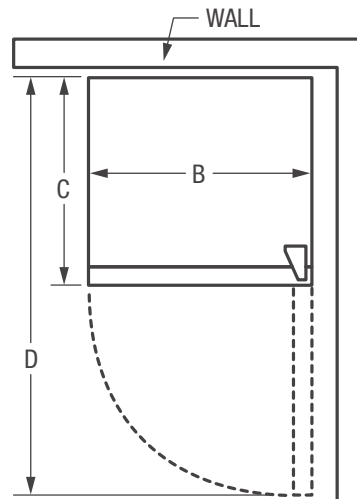

Easily adjust shelves up and down to create more space for taller items.

Store-More™ Clear Crisper Drawers

Keep your fruits and vegetables fresh in our crisper drawers.

Product Dimensions

A - Height	59-7/8"
B - Width	24"
C - Depth (Including Door)	28-3/4"
D - Depth with Door Opened 90°	50-1/2"

NOTE: For planning purposes only. Always consult local and national electric codes. Refer to Product Installation Guide for detailed installation instructions on the web at frigidaire.com.

Product Dimensions	
A - Height	59-7/8"
B - Width	24"
C - Depth (Incl. Door)	28-3/4"
D - Depth with Door Open 90°	50-1/2"