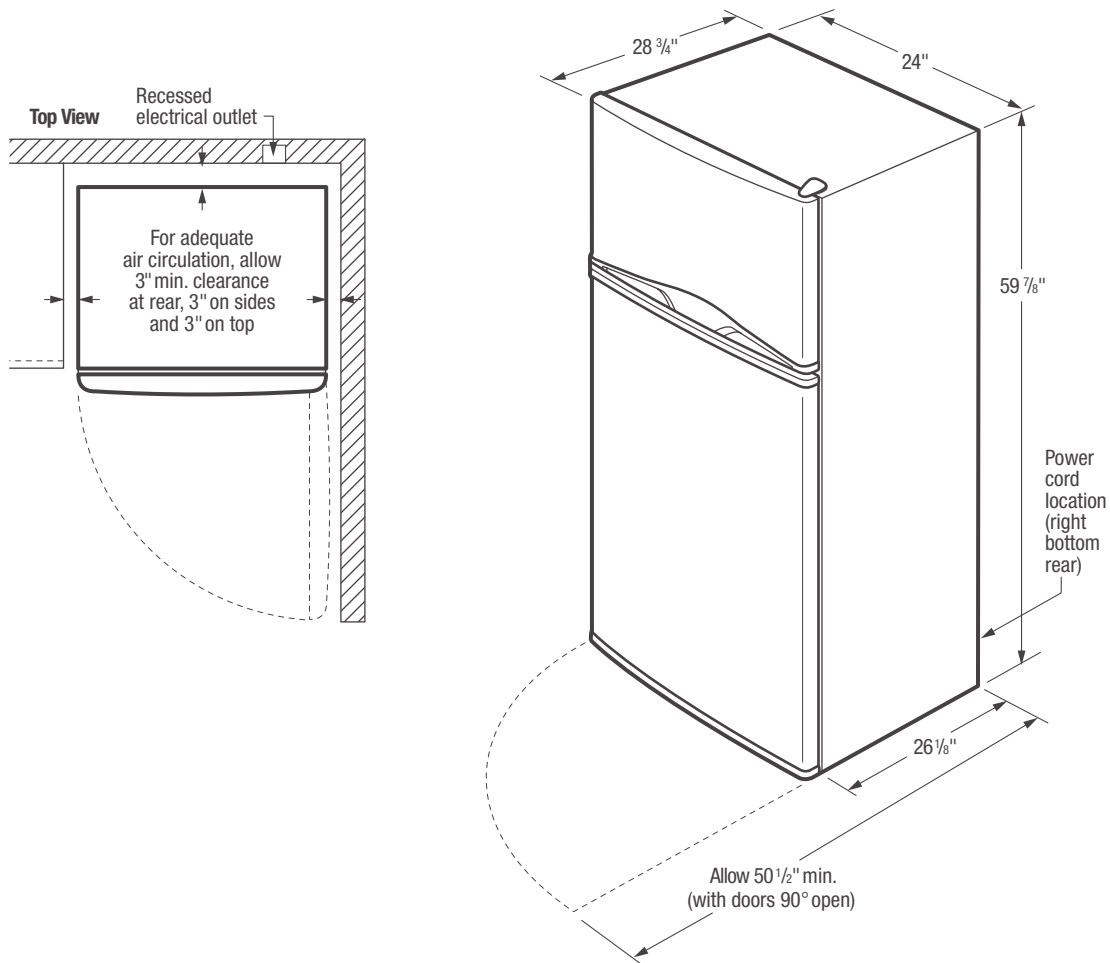

Apartment Refrigerator Specifications

- Product Shipping Weight (approx.) - 150 Lbs.
- Voltage Rating - 115V/60 Hz/15 Amps.
- Always consult local and national electric codes.
- For adequate air circulation, allow 3" minimum clearance at rear, 3" on sides and 3" on top.
- Locate where surrounding air temperature will not exceed 110° F or drop below 10° F, to ensure optimum performance.

- All bottom corners of unit MUST rest firmly on solid level surface of hard material, same height as flooring. Surface must be strong and stable enough to support unit when fully loaded.
- Equipped with adjustable leveling legs to ensure unit is level, which is required in order to function properly.

Note: For planning purposes only. Refer to Product Installation Guide on the web at frigidaire.com for detailed instructions.