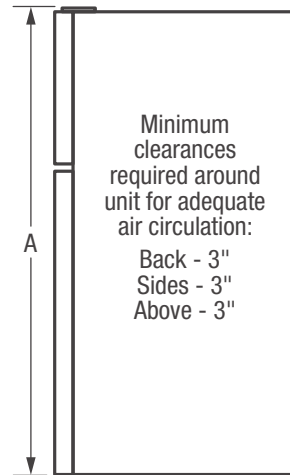

Easily adjust shelves up and down to create more space for taller items.

Store-More™ Clear Crisper Drawers

Keep your fruits and vegetables fresh in our crisper drawers.

Product Dimensions

A - Height	59-7/8"
B - Width	24"
C - Depth (Including Door)	28-3/4"
D - Depth with Door Opened 90°	50-1/2"

Features	
Cubic Feet (Cu.Ft.)	11.5
Defrost	Frost-Free
Exterior	
Door Color	Color-Coordinated
Cabinet Color	Color-Coordinated
Door Handle	Integrated
Door Stops	Yes
Reversible Door	Yes
Interior	
Controls	Ready-Select*
Lighting	Bright
Refrigerator Shelves	2 SpaceWise® Adjustable Glass/1 Fixed Glass
Store-More™ Crisper Drawers	2 Clear
Door Bins	2 Full-Width White
Door Racks	1 Full-Width White
Gallon Door Storage	1
Tall Bottle Storage	
Freezer Racks	2 Full-Width White
Freezer Shelves	1 SpaceWise® Adjustable Wire
Cabinet Liner	White
Certifications	
A.D.A. - Compliant ¹	Yes
ENERGY STAR®	Yes
Specifications	
Total Capacity (Cu.Ft.)	11.5
Refrigerator Capacity (Cu.Ft.)	8.4
Freezer Capacity (Cu.Ft.)	3.1
Power Supply Connection Location	Right Bottom Rear
Voltage Rating	115V / 60Hz / 15A
Minimum Circuit Required (Amps)	15
Shipping Weight (Approx.)	150 Lbs.
Installation Type	Freestanding

NOTE: For planning purposes only. Always consult local and national electric codes. Refer to Product Installation Guide for detailed installation instructions on the web at frigidaire.com.

Product Dimensions	
A - Height	59-7/8"
B - Width	24"
C - Depth (Incl. Door)	28-3/4"
D - Depth with Door Open 90°	50-1/2"