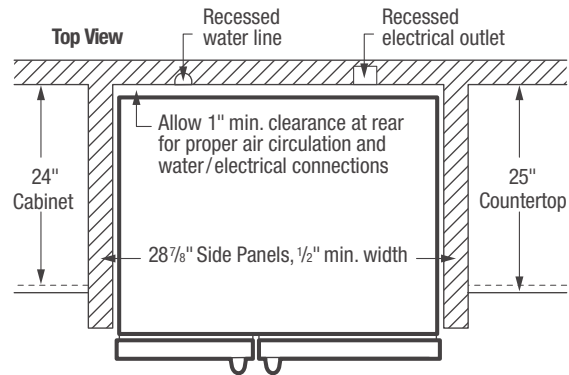

¹For use on adequately wired 120V, dedicated circuit having 2-wire service with a separate ground wire. Appliance must be grounded for safe operation.

Standard Refrigerator Depth vs. Counter Depth

NOTE: For planning purposes only. Always consult local and national electric and plumbing codes. Refer to Product Installation Guide for detailed installation instructions on the web at frigidaire.ca.

Product Dimensions	
A - Height (Incl. Hinges & Rollers)	69-7/8"
B - Cabinet Width/Door Width	32-7/8" / 33"
C - Depth (Incl. Door)	32"
Depth with Door Open 90°	48"

Accessories information available on the web at frigidaire.ca