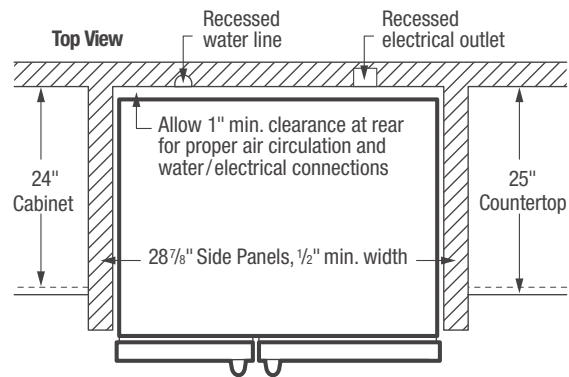

¹For use on adequately wired 120V, dedicated circuit having 2-wire service with a separate ground wire. Appliance must be grounded for safe operation.

Standard Refrigerator Depth vs. Counter Depth

NOTE: For planning purposes only. Always consult local and national electric and plumbing codes. Refer to Product Installation Guide for detailed installation instructions on the web at frigidaire.ca.

Product Dimensions	
A - Height (Incl. Hinges & Rollers)	69-7/8"
B - Cabinet Width/Door Width	32-7/8" / 33"
C - Depth (Incl. Door)	32"
Depth with Door Open 90°	48"

Accessories information available on the web at frigidaire.ca