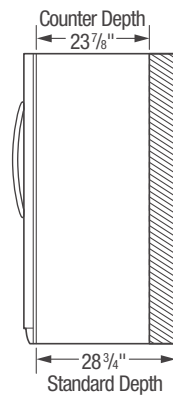

¹For use on adequately wired 120V, dedicated circuit having 2-wire service with a separate ground wire. Appliance must be grounded for safe operation.

Standard Refrigerator Depth vs. Counter Depth

NOTE: For planning purposes only. Always consult local and national electric and plumbing codes. Refer to Product Installation Guide for detailed installation instructions on the web at frigidaire.ca.

Product Dimensions	
A - Height (Incl. Hinges & Rollers)	69-7/8"
B - Cabinet Width/Door Width	32-7/8" / 33"
C - Depth (Incl. Door)	32"
Depth with Door Open 90°	48"

Accessories information available on the web at frigidaire.ca