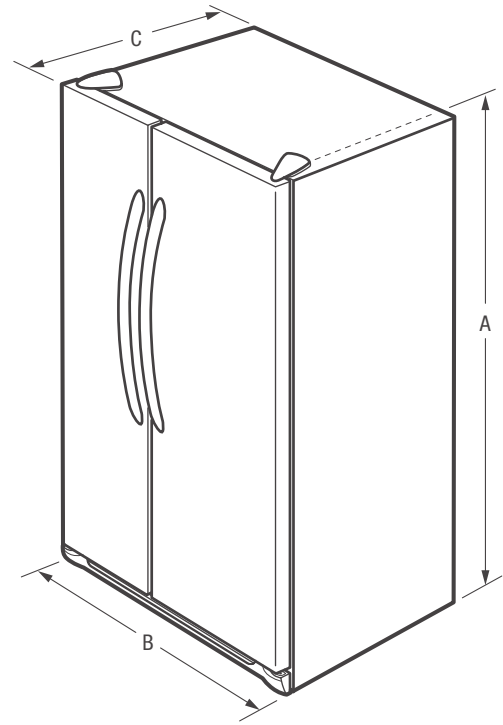

¹For use on adequately wired 120V, dedicated circuit having 2-wire service with a separate ground wire. Appliance must be grounded for safe operation.

Standard Refrigerator Depth vs. Counter Depth

NOTE: For planning purposes only. Always consult local and national electric and plumbing codes. Refer to Product Installation Guide for detailed installation instructions on the web at frigidaire.ca.

Product Dimensions	
A - Height (Incl. Hinges & Rollers)	69-7/8"
B - Cabinet Width/Door Width	32-7/8" / 33"
C - Depth (Incl. Door)	32"
Depth with Door Open 90°	48"

Accessories information available on the web at frigidaire.ca