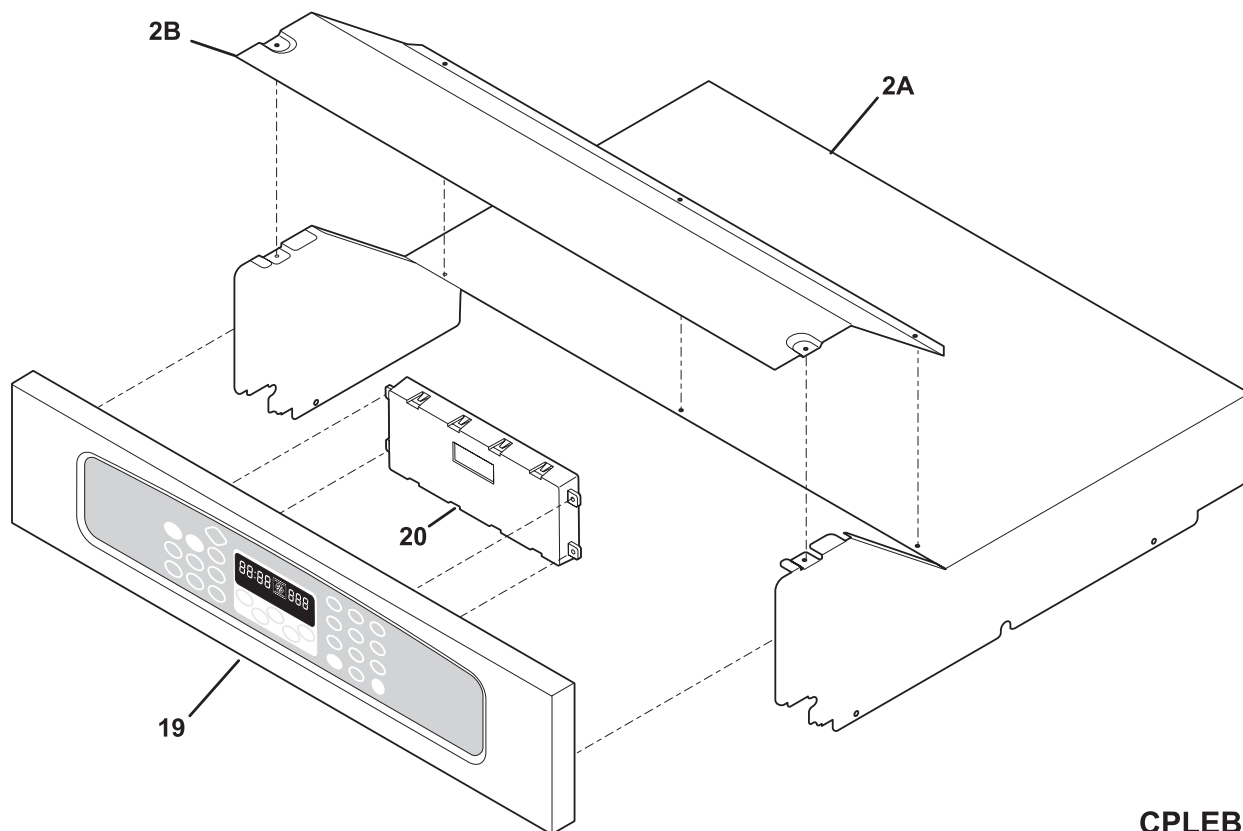

CONTROL PANEL

CPLEB27S9DCA

CONTROL PANEL

POS. NO	PART NO.	DESCRIPTION
2A	318257301	Shield, oven top
2B	318260101	Cover, box
19	318271530	Control Panel Assembly, steel/glass, stainless/black, w/touch pad
20 #	316418521	Clock/Timer, electronic, ES350W2
*	316021107	Screw, hex head, 8-32, silver
*	5303211311	Screw, 8 x 0.500