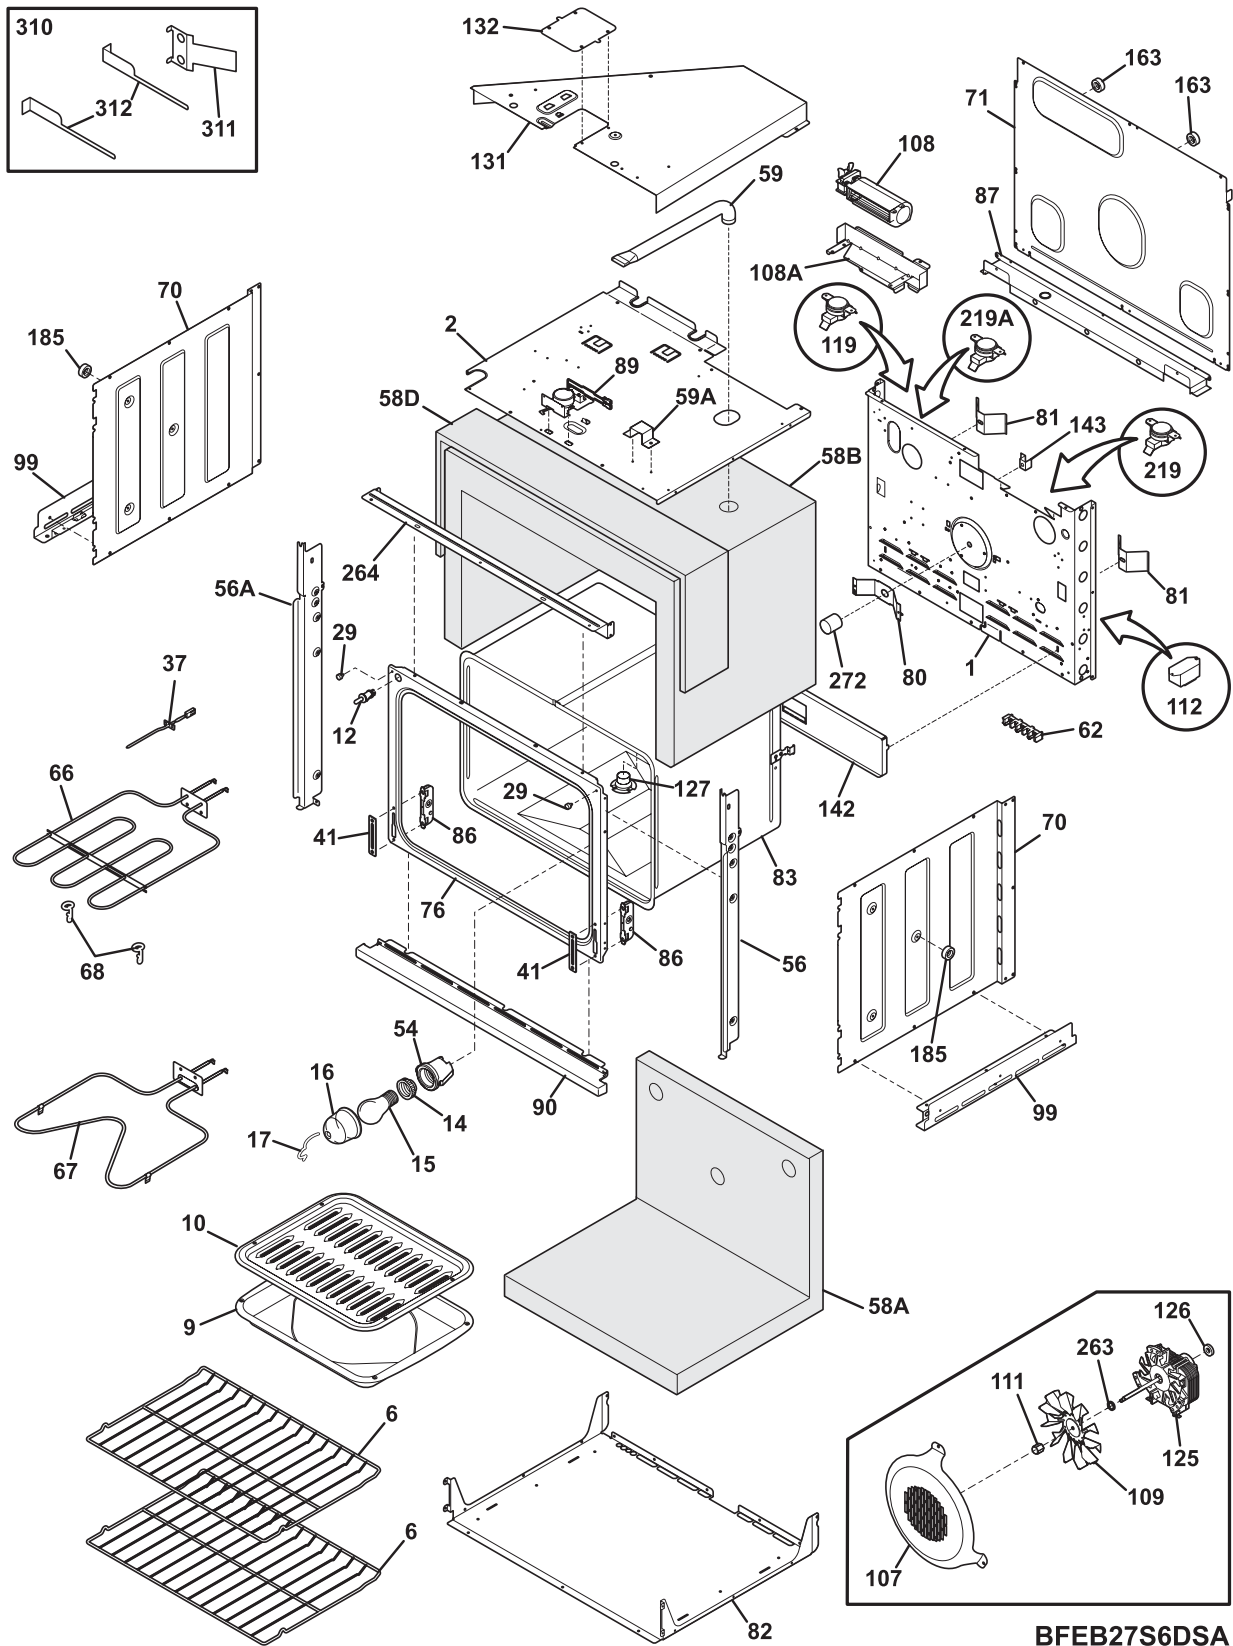

BODY

BFEB27S6DSA

BODY

POS. NO	PART NO.	DESCRIPTION
1	318259210	Back, main
2	318258910	Shield, insulation, upper
6	318345209	Rack, oven, (3)
9	5303317977	Pan, broiler
10	5303317976	Insert, broiler pan
12 #	318089917	Switch, light
14	318224000	Receptacle, oven light
14*	318268099	Insulation, oven light
15	5303013071	Bulb/Lamp, light
16	08011086	Lens, oven light, glass
17	5304400195	Retainer, light cover
29	318147411	Bumper, (2)
37 #	316217002	Probe, oven temp
41	5303310526	Cover, hinge cutout
54	318222400	Housing, oven light
56	318259904	Trim, side filler, black, RH
56A	318259905	Trim, side filler, black, LH
58A	318285060	Insulation, rear & bottom, oven wrapper
58B	318285059	Insulation, top & sides, oven wrapper
58D	318285058	Insulation, 1/2" thick, 43 x 9.5
59	318072560	Duct, oven vent
59A	318261600	Bracket, vent tube
62	316056000	Terminal Block
62*	5303323139	Screw, 10-24 x 0.906
62*	5303323144	Nut, 10-32
66 #	318255601	Element, broil, 3400W
67 #	318255103	Element, bake, 2300W
68	5304403015	Support, hanger, (2), broil element
70	318259100	Shield, insulation, sides, (2)
71	318260001	Panel, rear box
76	318056222	Front, oven
80	5303320846	Plate, oven mtg
81	318192400	Spring, oven
82	318258710	Shield, insulation, lower
83	318261503	Liner, oven assy
86	5303310524	Receptacle, hinge
87	318260601	Bracket, cable mtg.
89 #	318261209	Motor, latch assy
90	318259711	Trim, oven front, black, bottom
99	318256200	Bracket, side, bottom, (2)
107	318219401	Cover, fan
108#	318073018	Motor, blower
108A	318251300	Bracket, fan support
109	316136400	Blade, fan
111	316136600	Nut, fan retainer
112#	318112701	Relay
119#	318004900	Switch, thermal
125#	316415800	Motor, fan
125*	5303316994	Insulation, 3.81 x 3.13
126	3016303	Clip, insulator
127	318317100	Adapter Assembly, vent tube, w/converter