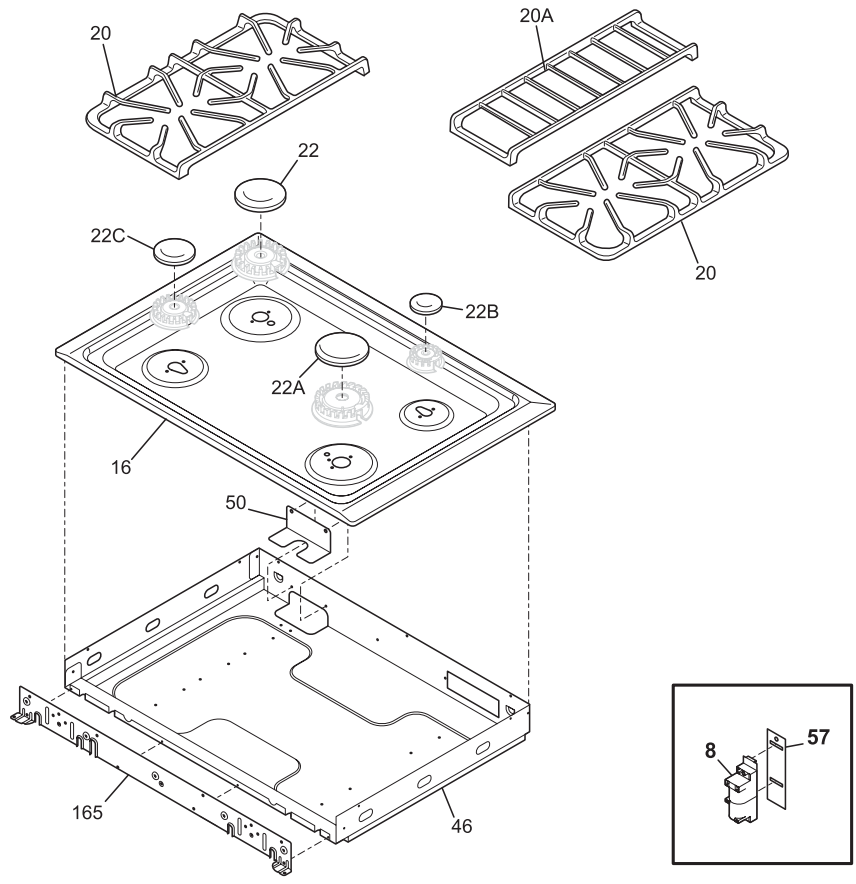

TOP

LA20CT0059

TOP

POS. NO	PART NO.	DESCRIPTION
1	318304401	Drawer, body assembly
1A	318300000	Panel, warmer drawer, side, (2)
1C	318300300	Panel, warmer drawer, rear
2	318303901	Panel, drawer, black, inner
4	318298810	Panel, drawer, stainless, front
8 #	316135701	Module, spark
13	318259501	Glide, warmer, inner RH
13A	318259500	Glide, warmer, inner LH
16	318320002	Maintop Assembly, black
20 #	316424203	Grate, black, (2)
20A	318221724	Grate, black, center
22	316219905	Cap, 14K burner, black
22A	316271904	Cap, 17K burner, black
22B	316206604	Cap, 5K burner, black
22C	316213505	Cap, 9.5K burner, black
29	318147430	Bumper, (2)
39	318219802	Handle, door/drawer, stainless
46	318291401	Box, burner
50	318328501	Cover, burner box
57	318295610	Panel, service
60	5303311174	Screw, 10-24 x 3/8
81 #	318255300	Element, warmer drawer
84 #	318005105	Thermostat
85	318257600	Rack, warmer drawer
86	316095800	Clip, hold down, warmer element
87	318300100	Panel, warmer drawer, lower
95	318303800	Shield, wire
124	316105501	Glide, warmer drawer, outer/RH & LH, (2)
165	318227504	Plate, mounting
*	318163600	Cleaner, cooktop
*	5303325171	Washer, plastic
*	5303325173	Cap, plug
*	08016432	Screw, truss head, 8-18 x 0.375
*	5303211311	Screw, 8 x 0.500
*	5303300265	Screw, 8-18 X 1/2, (2)
*	5303311333	Screw, 8-32 x 3/8