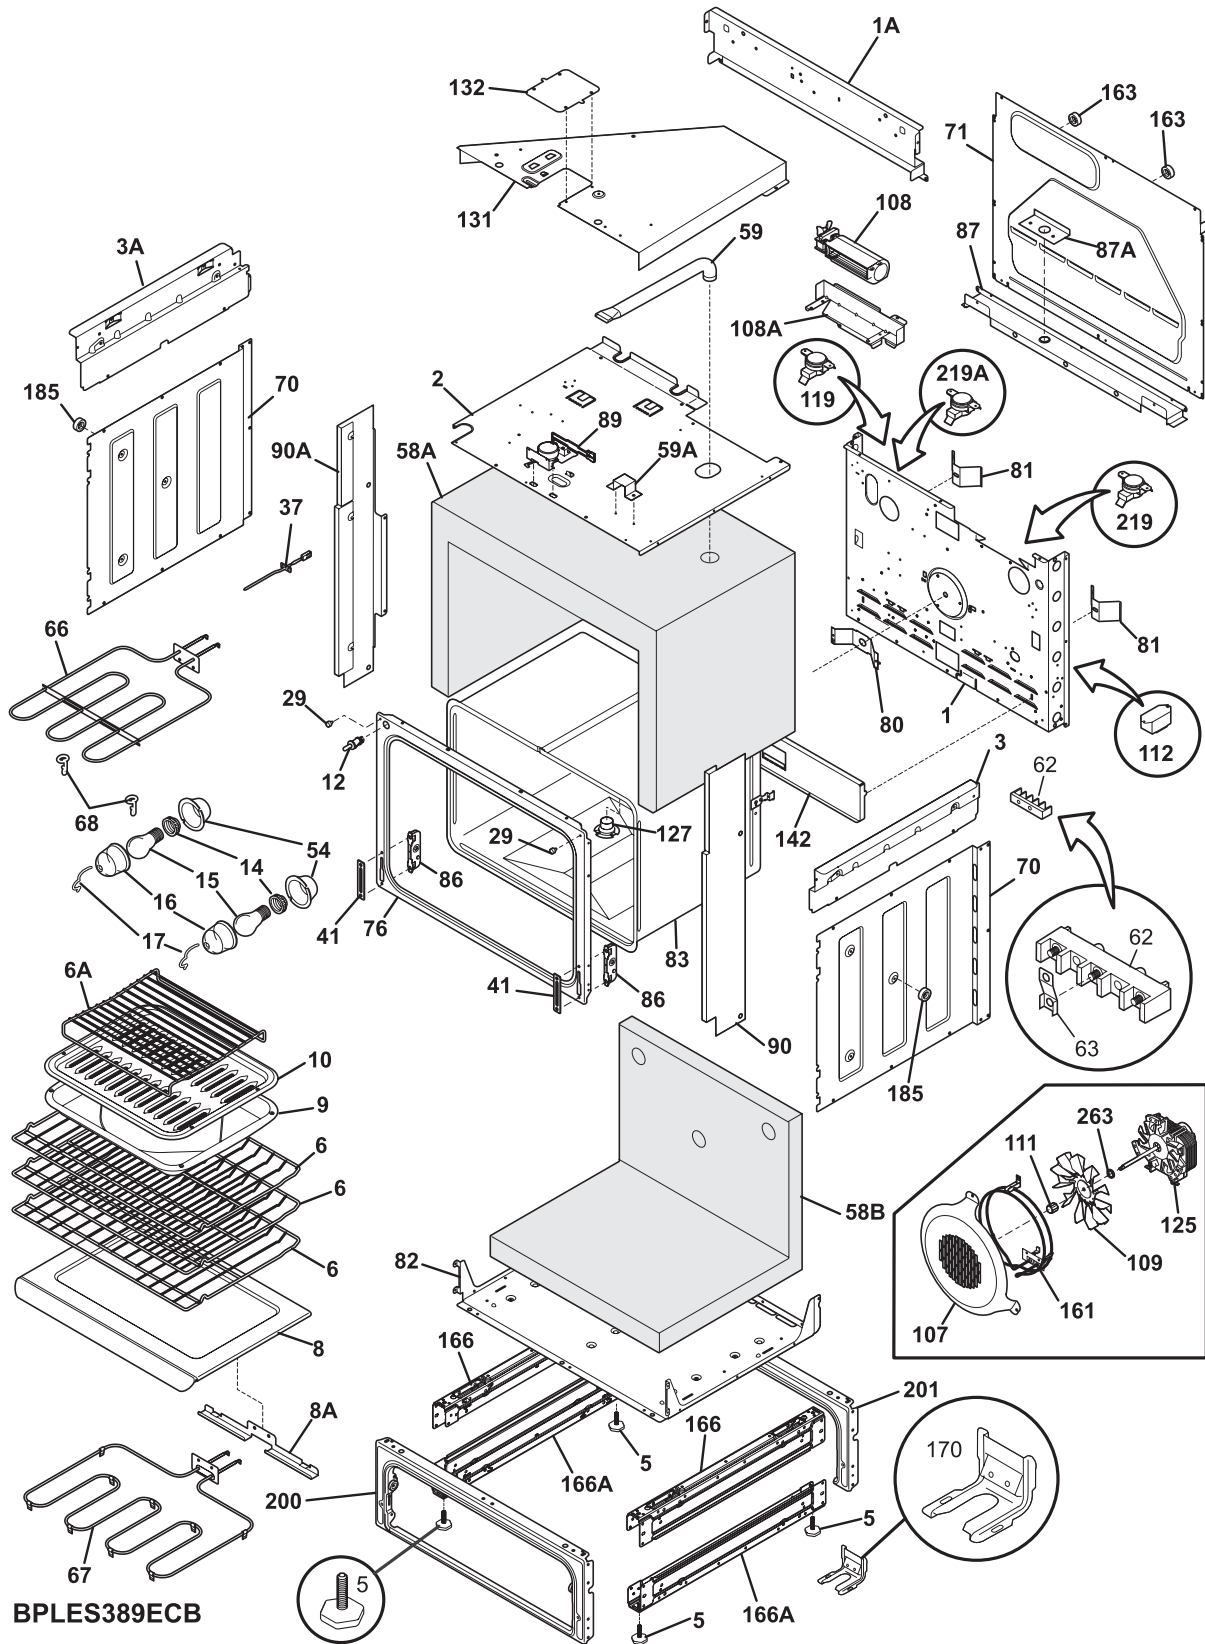

BODY

BODY

POS. NO	PART NO.	DESCRIPTION
1	318259203	Back, main
1A	318225112	Panel, main back, upper
2	318258902	Shield, insulation, upper
3	318225210	Panel, bodyside, upper RH
3A	318225211	Panel, bodyside, upper LH
5	318175503	Screw, leveling
6	318262503	Rack, oven
6A	318219500	Rack, broiler pan
8	318262001	Cover, element
8A	318318600	Bracket, element, hidden bake
9	5303317977	Pan, broiler
10	5303317976	Insert, broiler pan
12 #	318089917	Switch, light
14	318224000	Receptacle, oven light
15	5303013071	Bulb/Lamp, light
16	3201911	Cover, oven light, glass
17	5304400195	Retainer, light cover
29	318147411	Bumper, (2)
37 #	316217002	Probe, oven temp
41	5303310526	Cover, hinge cutout
54	318222400	Housing, oven light
58A	318285055	Insulation, oven wrapper
58B	318285056	Insulation, oven back
59	318072560	Duct, oven vent
59A	318261600	Bracket, vent tube
62	5303935061	Terminal Block Kit
62*	5303323139	Screw, 10-24 x 0.906
62*	5303323144	Nut, 10-32
63	318264200	Plate, grounding strap
66 #	318255600	Element, broil, 2750W
67	318254901	Element, bake, 3400W, 8 pass
68	5304403015	Support, hanger, (2), broil element
70	318259100	Shield, insulation, sides, (2)
71	318260007	Panel, rear box
76	318056217	Front, oven
80	5303320846	Plate, oven mtg
81	318192400	Spring, oven
82	318258708	Shield, insulation, lower
83	318261400	Liner, oven assy
86	5303310524	Receptacle, hinge
87	318260609	Bracket, cable mtg.
87A	318111804	Plate, cord set mtg
89 #	318261202	Motor, latch assy
90	318296904	Panel, filler, black, RH
90A	318296905	Panel, filler, black, LH
107	318219401	Cover, fan
108#	318073018	Motor, blower
*	318249400	Tube, protector
108A	318251300	Bracket, fan support
109	316136400	Blade, fan
111	316136600	Nut, fan retainer