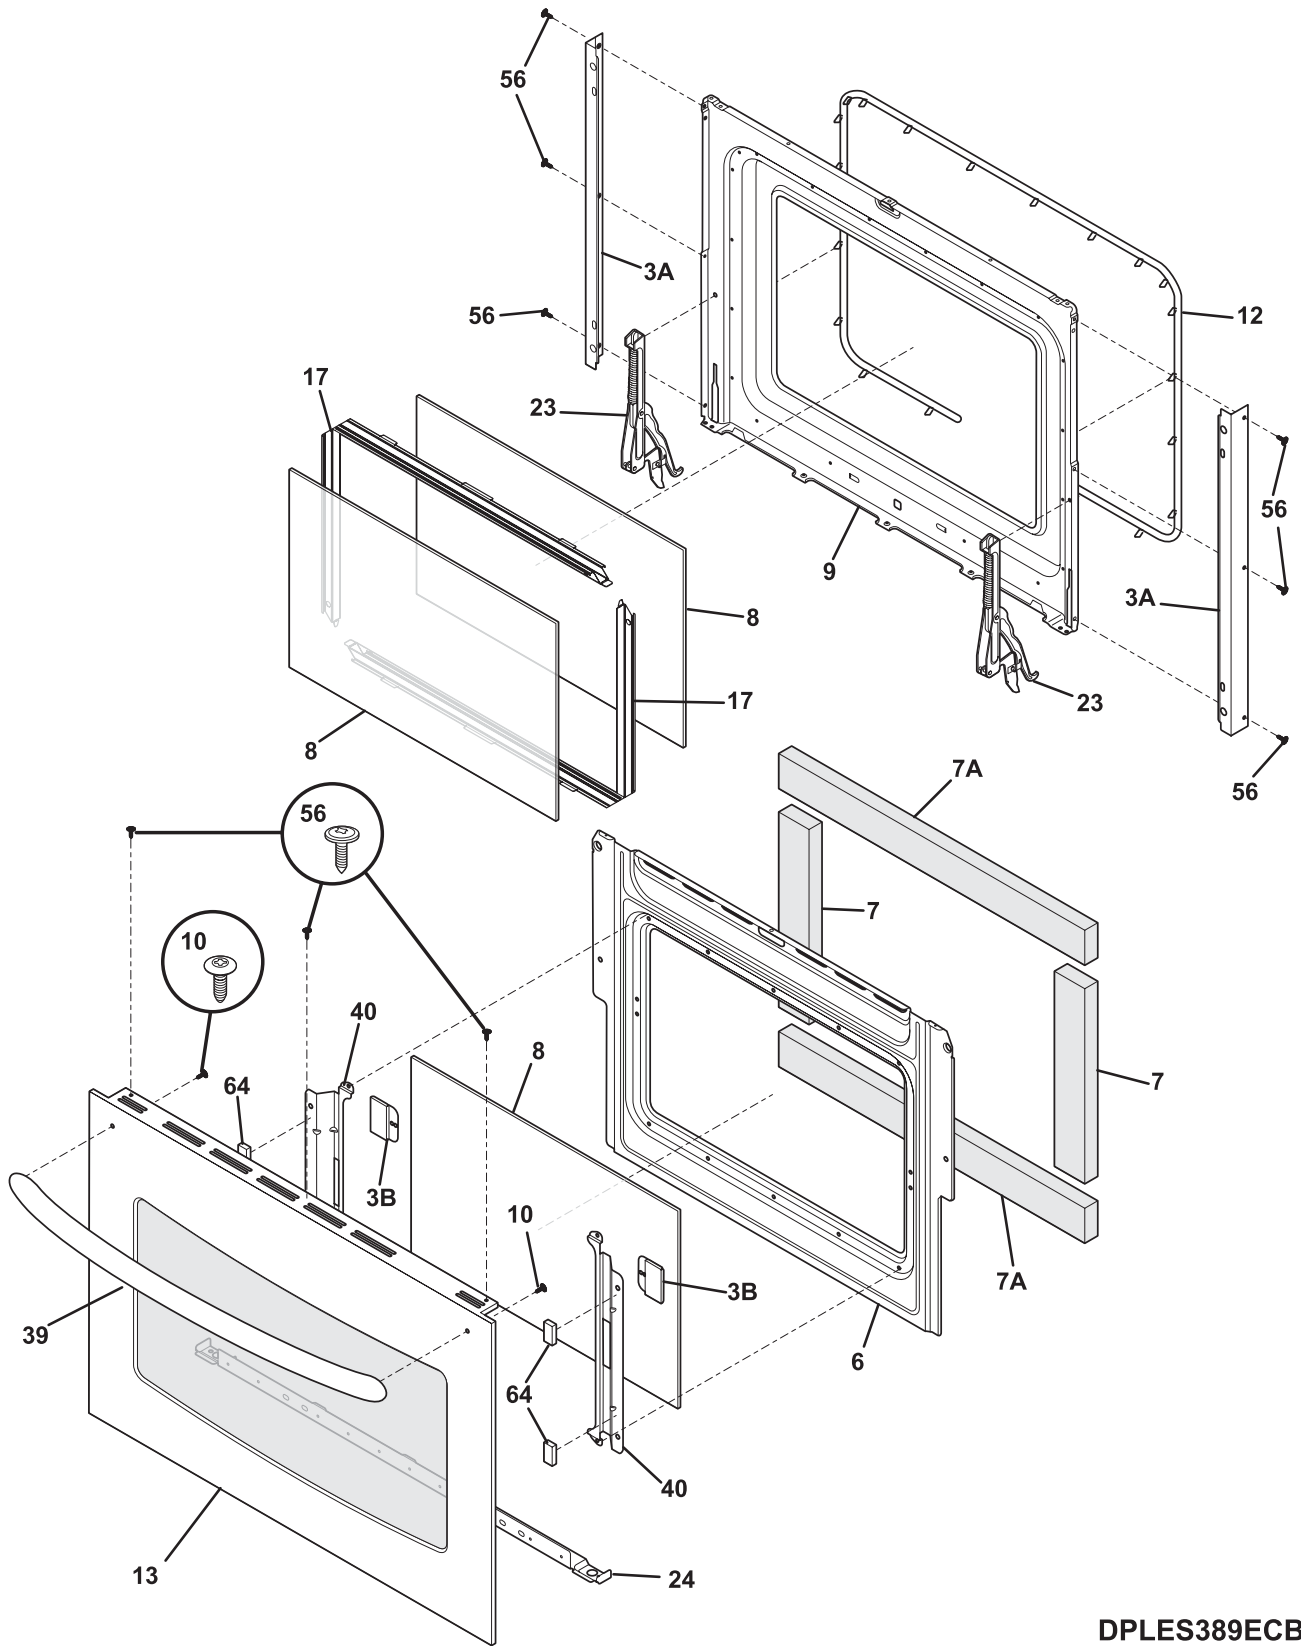

DOOR

DPLES389ECB

DOOR

POS. NO	PART NO.	DESCRIPTION
3A	318260401	Trim, oven door, side, (2)
3B	318262101	Cover, rear door, black, (2)
6	318260500	Baffle, door
7	318285057	Insulation, oven door
7A	318285062	Insulation, oven door
8	316117500	Glass, oven door, heat barrier
9	318259605	Liner, door
10	5303311174	Screw, 10-24 x 3/8
12	318053130	Seal, oven door
13	318272162	Door Assy, w/nameplate, stainless steel, outer, w/tape & foil
17	316402403	Spacer, door glass, (2)
23	318024714	Hinge, door, (2)
24	318260301	Trim, door, black, lower
39	318219802	Handle, door/drawer, stainless
40	318242700	Bracket, glass holder, (2)
56	5304436875	Screw, 8-18 X 1/2, black
64	318165800	Spacer, (2)
*	316221001	Label, anti-tip
*	5304415832	Screw, 8-18 x 0.406