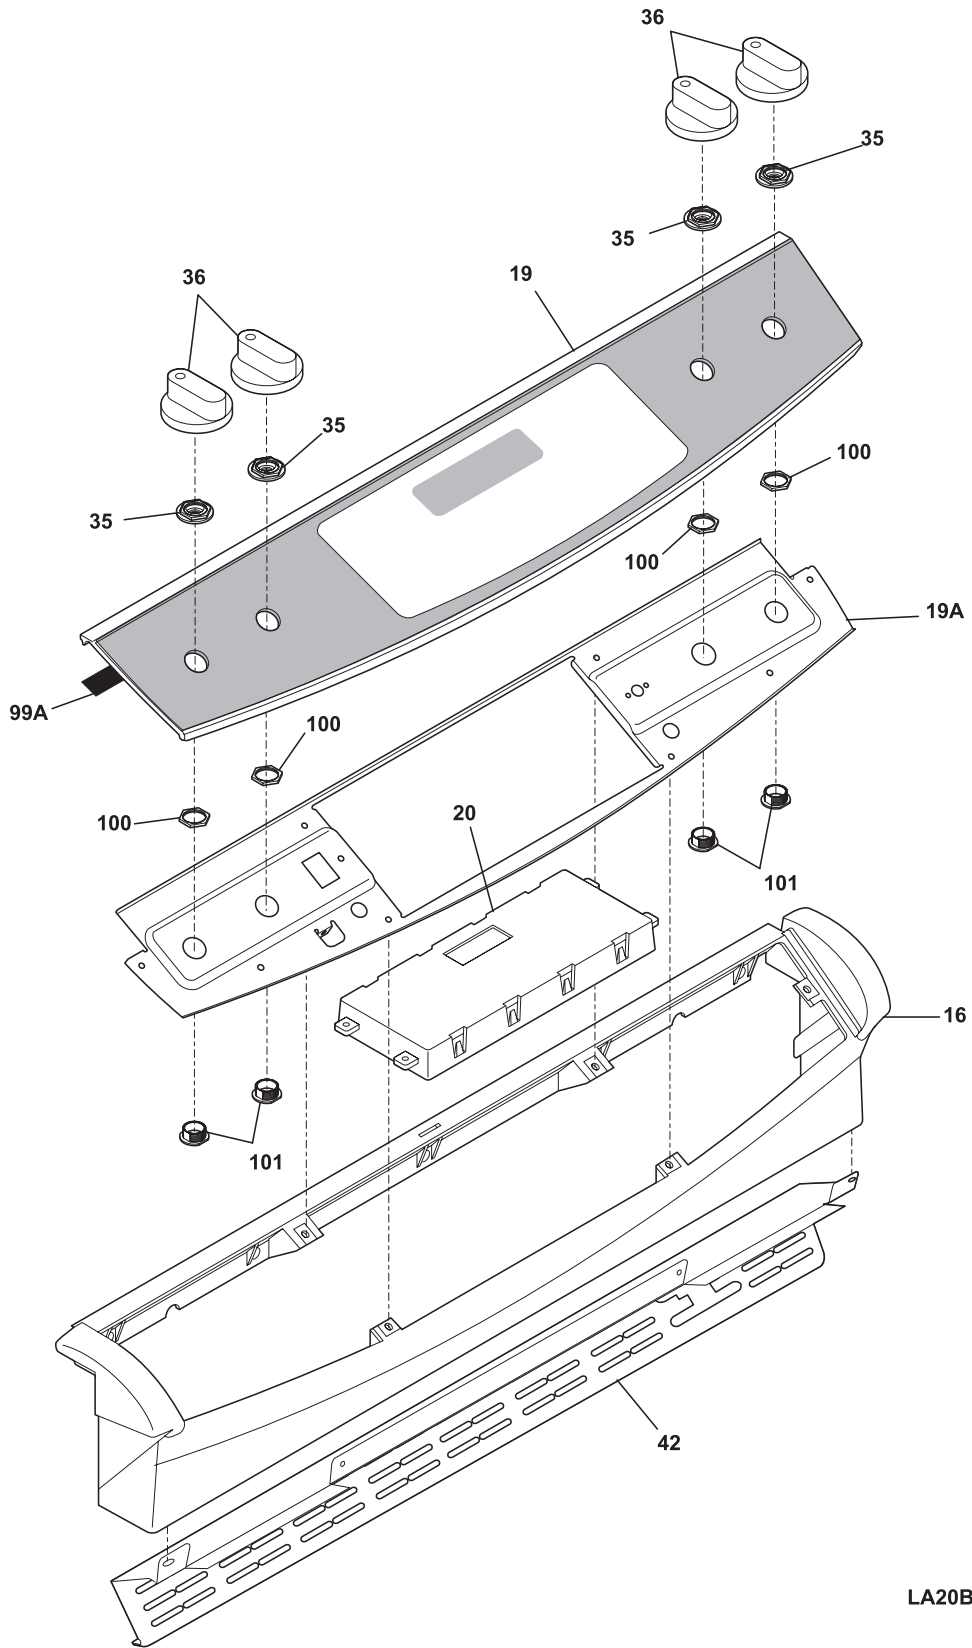

Model No.  
**PLCS389E**

Copyright © 2005 Electrolux Home Products, Inc.  
All rights reserved.

**BACKGUARD**

LA20BG0051

**BACKGUARD**

POS. NO	PART NO.	DESCRIPTION
16	318299102	Console, assy., black
19	318312232	Control Panel Assembly, w/membrane, stainless
19A	318224404	Panel, control mtg.
20 #	316418731	Clock/Timer, electronic, ES510
20*	5304451726	Screw, control mtg., 8-18 x 1/2"
35	318233710	Retainer, control panel, black
36	318319302	Knob, control, black, (4)
42	318298001	Trim, vent, black, upper
99A	318223900	Gasket, dark grey
100	318233800	Nut, hex
101	318233400	Bushing, retainer
* #	318224813	Harness, wiring, timer
*	08016432	Screw, truss head, 8-18 x 0.375
*	5303300265	Screw, 8-18 X 1/2, (2)
*	5303311333	Screw, 8-32 x 3/8