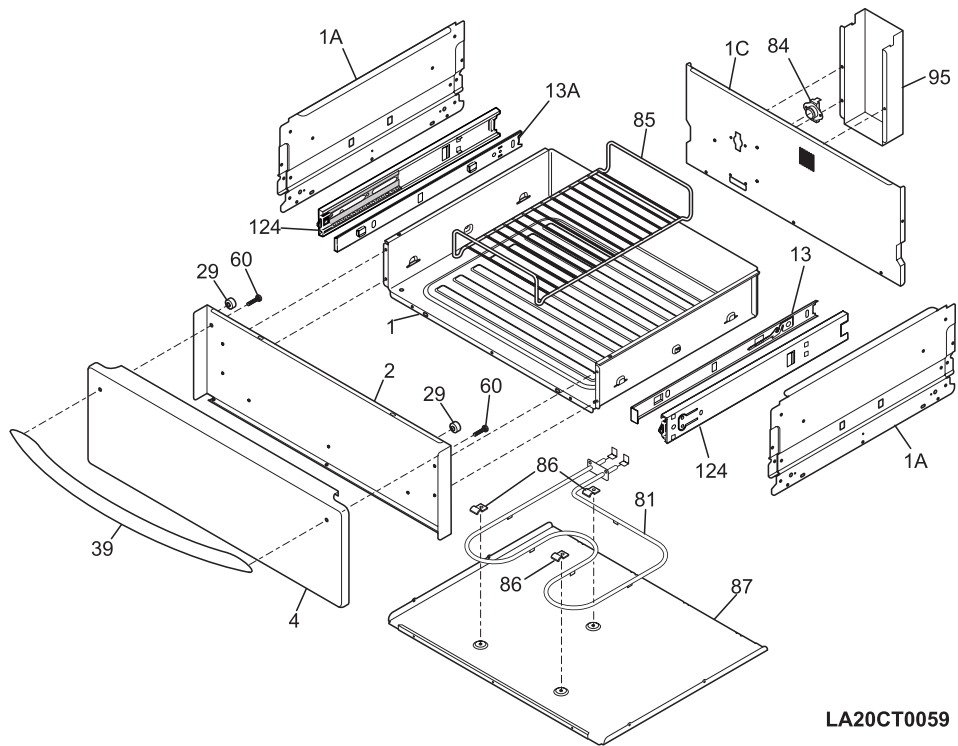

TOP

LA20CT0059

TOP

POS. NO	PART NO.	DESCRIPTION
1	318304401	Drawer, body assembly
1A	318300000	Panel, warmer drawer, side, (2)
1C	318300300	Panel, warmer drawer, rear
2	318303901	Panel, drawer, black, inner
4	318298810	Panel, drawer, stainless, front
8 #	316135701	Module, spark
13	318259501	Glide, warmer, inner RH
13A	318259500	Glide, warmer, inner LH
16	318320002	Maintop Assembly, black
20 #	316424203	Grate, black, (2)
20A	318221724	Grate, black, center
22	316219905	Cap, 14K burner, black
22A	316271904	Cap, 17K burner, black
22B	316206604	Cap, 5K burner, black
22C	316213505	Cap, 9.5K burner, black
29	318147430	Bumper, (2)
39	318219802	Handle, door/drawer, stainless
46	318291401	Box, burner
50	318328501	Cover, burner box
57	318295610	Panel, service
60	5303311174	Screw, 10-24 x 3/8
81 #	318255300	Element, warmer drawer
84 #	318005105	Thermostat
85	318257600	Rack, warmer drawer
86	316095800	Clip, hold down, warmer element
87	318300100	Panel, warmer drawer, lower
95	318303800	Shield, wire
124	316105501	Glide, warmer drawer, outer/RH & LH, (2)
165	318227504	Plate, mounting
*	318163600	Cleaner, cooktop
*	5303325171	Washer, plastic
*	5303325173	Cap, plug
*	08016432	Screw, truss head, 8-18 x 0.375
*	5303211311	Screw, 8 x 0.500
*	5303300265	Screw, 8-18 X 1/2, (2)
*	5303311333	Screw, 8-32 x 3/8