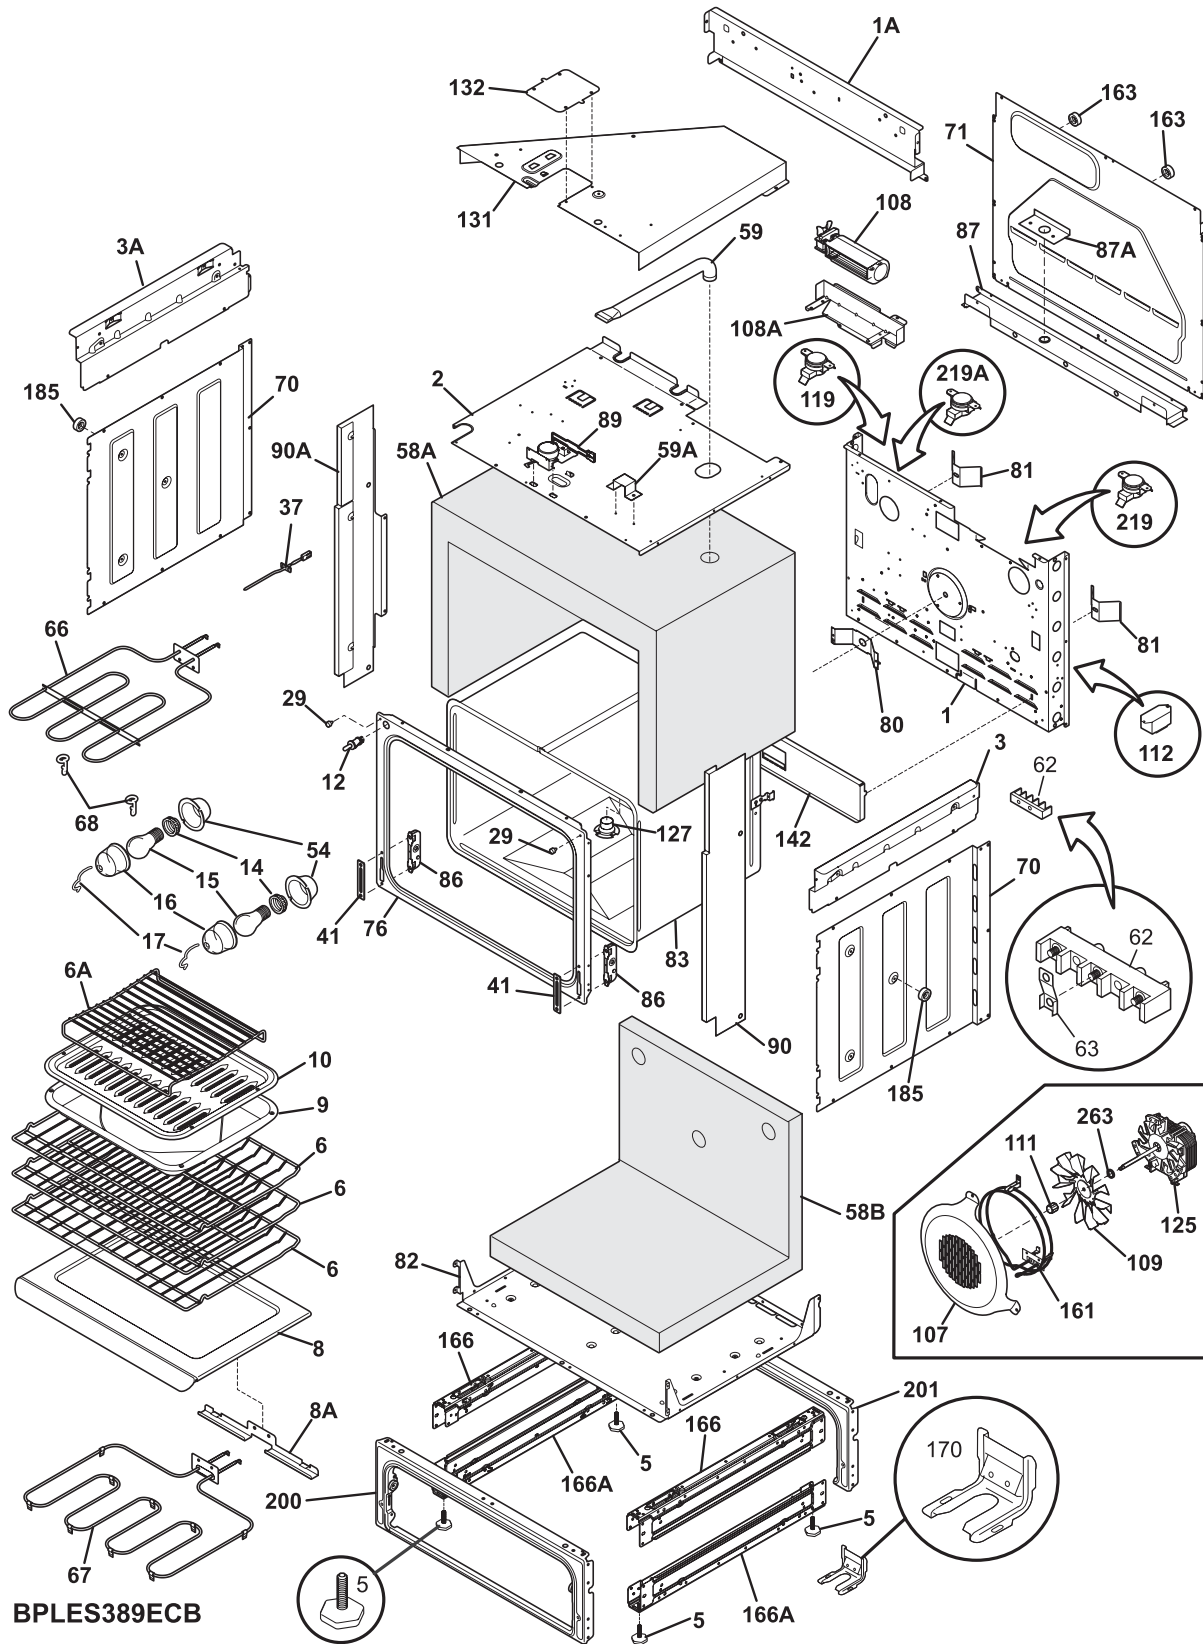

BODY

POS. NO	PART NO.	DESCRIPTION
1	318259203	Back, main
1A	318225112	Panel, main back, upper
2	318258902	Shield, insulation, upper
3	318225210	Panel, bodyside, upper RH
3A	318225211	Panel, bodyside, upper LH
5	318175503	Screw, leveling
6	318262503	Rack, oven
6A	318219500	Rack, broiler pan
8	318262001	Cover, element
8A	318318600	Bracket, element, hidden bake
9	5303317977	Pan, broiler
10	5303317976	Insert, broiler pan
12 #	318089917	Switch, light
14	318224000	Receptacle, oven light
15	5303013071	Bulb/Lamp, light
16	3201911	Cover, oven light, glass
17	5304400195	Retainer, light cover
29	318147411	Bumper, (2)
37 #	316217002	Probe, oven temp
41	5303310526	Cover, hinge cutout
54	318222400	Housing, oven light
58A	318285055	Insulation, oven wrapper
58B	318285056	Insulation, oven back
59	318072560	Duct, oven vent
59A	318261600	Bracket, vent tube
62	5303935061	Terminal Block Kit
62*	5303323139	Screw, 10-24 x 0.906
62*	5303323144	Nut, 10-32
63	318264200	Plate, grounding strap
66 #	318255600	Element, broil, 2750W
67	318254901	Element, bake, 3400W, 8 pass
68	5304403015	Support, hanger, (2), broil element
70	318259100	Shield, insulation, sides, (2)
71	318260007	Panel, rear box
76	318056217	Front, oven
80	5303320846	Plate, oven mtg
81	318192400	Spring, oven
82	318258708	Shield, insulation, lower
83	318261400	Liner, oven assy
86	5303310524	Receptacle, hinge
87	318260609	Bracket, cable mtg.
87A	318111804	Plate, cord set mtg
89 #	318261202	Motor, latch assy
90	318296904	Panel, filler, black, RH
90A	318296905	Panel, filler, black, LH
107	318219401	Cover, fan
108#	318073018	Motor, blower
*	318249400	Tube, protector
108A	318251300	Bracket, fan support
109	316136400	Blade, fan
111	316136600	Nut, fan retainer

BODY

BPLES389ECB