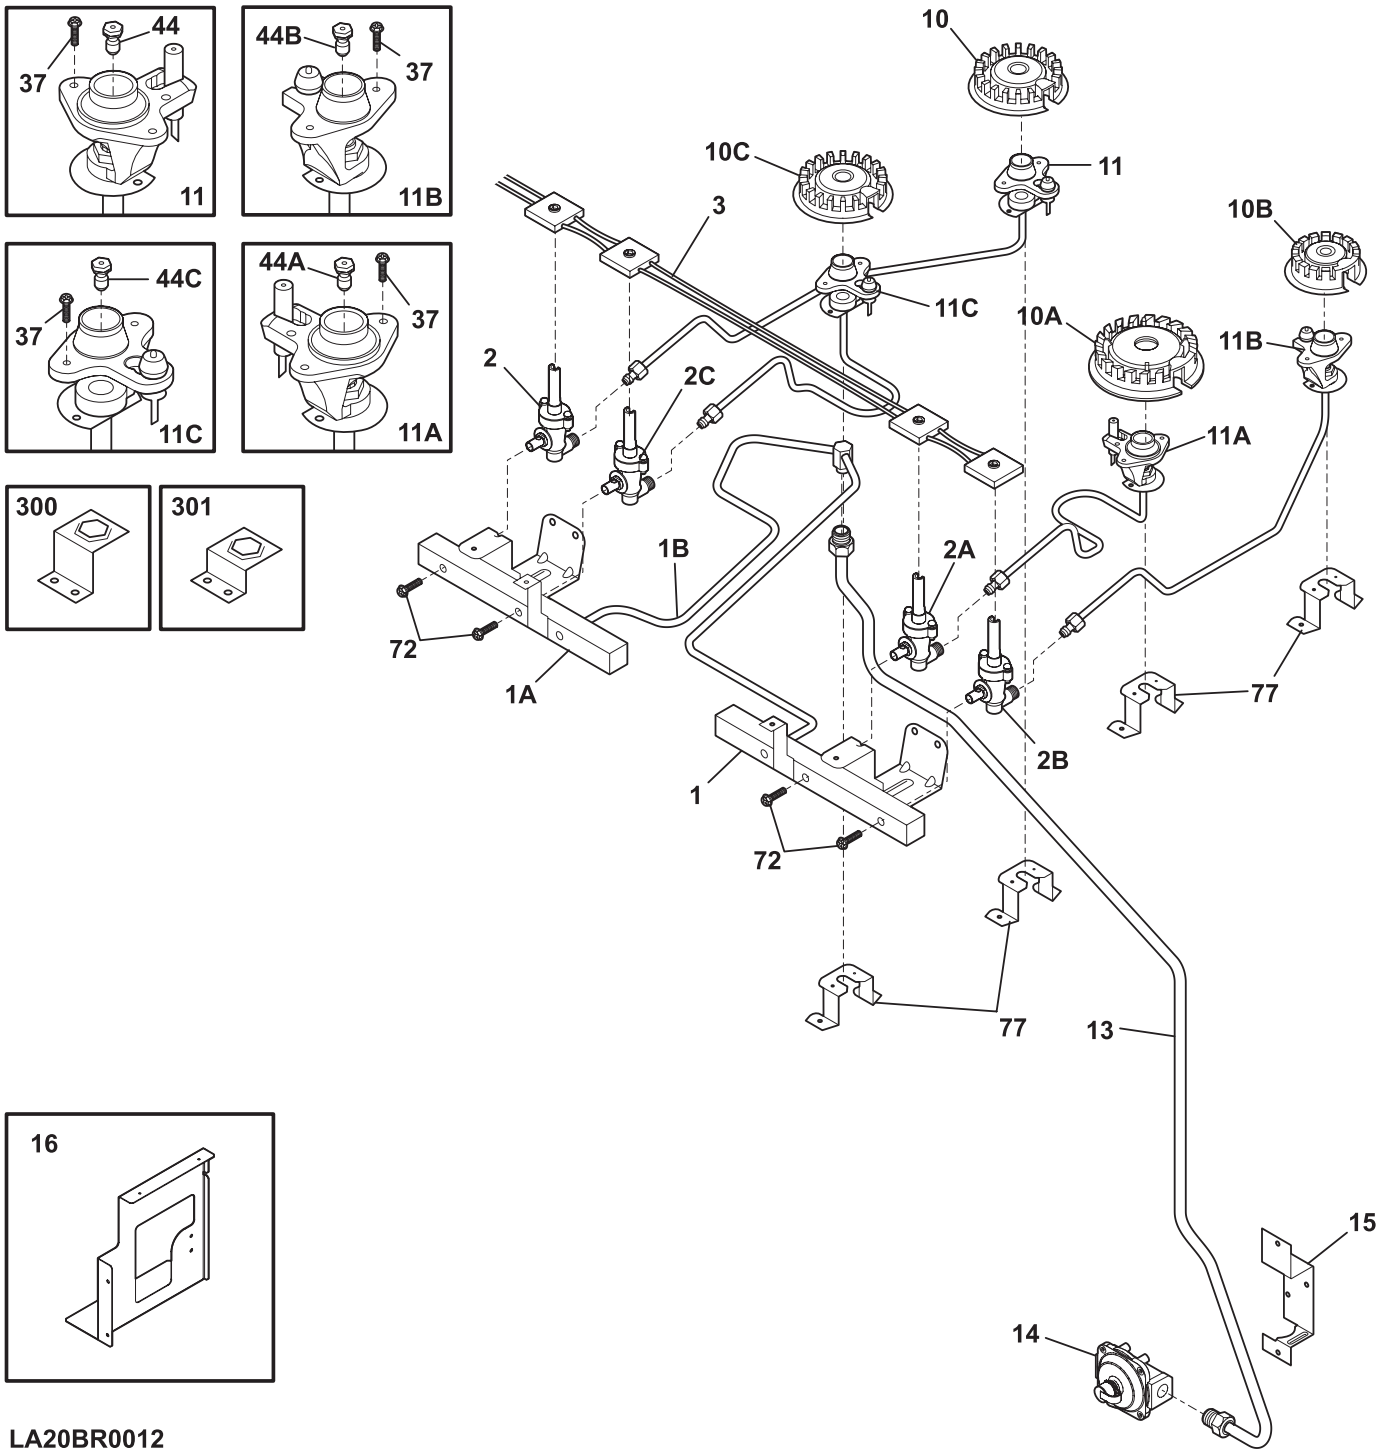

BURNER

LA20BR0012

BURNER

POS. NO	PART NO.	DESCRIPTION
1	318305600	Manifold, right side
1A	318305601	Manifold, left side
1B	318305401	Tube, manifold, 3/8, interconnect
2 #	318233930	Valve, top burner, 14000 BTU
2A #	318233940	Valve, top burner, 17000 BTU
2B #	318233900	Valve, top burner, 5000 BTU
2C #	318233910	Valve, top burner, 9500 BTU
3 #	318232600	Wiring Harness, w/igntr switch
10 #	316223400	Burner, sealed, 14K
10A#	316223300	Burner, sealed, 17K
10B#	316206400	Burner, sealed, 5K
10C#	316212400	Burner, sealed, 9.5K
11	318306106	Ignitor Assembly, 14K, left rear, w/tube & holder
11A	318306107	Ignitor Assembly, 16K, right front, w/tube & holder
11B	318306108	Ignitor Assembly, 5K, right rear, w/tube & holder
11C	318306104	Ignitor Assembly, 9.5K, left front, w/tube & holder
13	318305100	Tube, regulator, to manifold
14 #	318122700	Regulator, pressure
14*	5303311306	Screw, 8-18 x 0.375, (3)
15	318262800	Bracket, regulator
16	318590002	Panel, regulator mtg.
37	5303307980	Screw, 8-32 x 0.437, (4)
44	316237900	Orifice, top burner, 14K
44A	316237912	Orifice, top burner, 16K
44B	316237903	Orifice, top burner, 5K
44C	316237902	Orifice, top burner, 9.5K
72	316215600	Screw, valve mtg., 1/4 - 20
77	318192601	Bracket, burner mtg., (4)
300	318322300	Bracket, inlet, long, door
301	318322301	Bracket, inlet, short, block
*	318199725	Wiring Harness, ignitor
*	318186909	LP Conversion Kit
*	08011955	Screw, 10-24 x 0.375, square drive
*	5303211311	Screw, 8 x 0.500