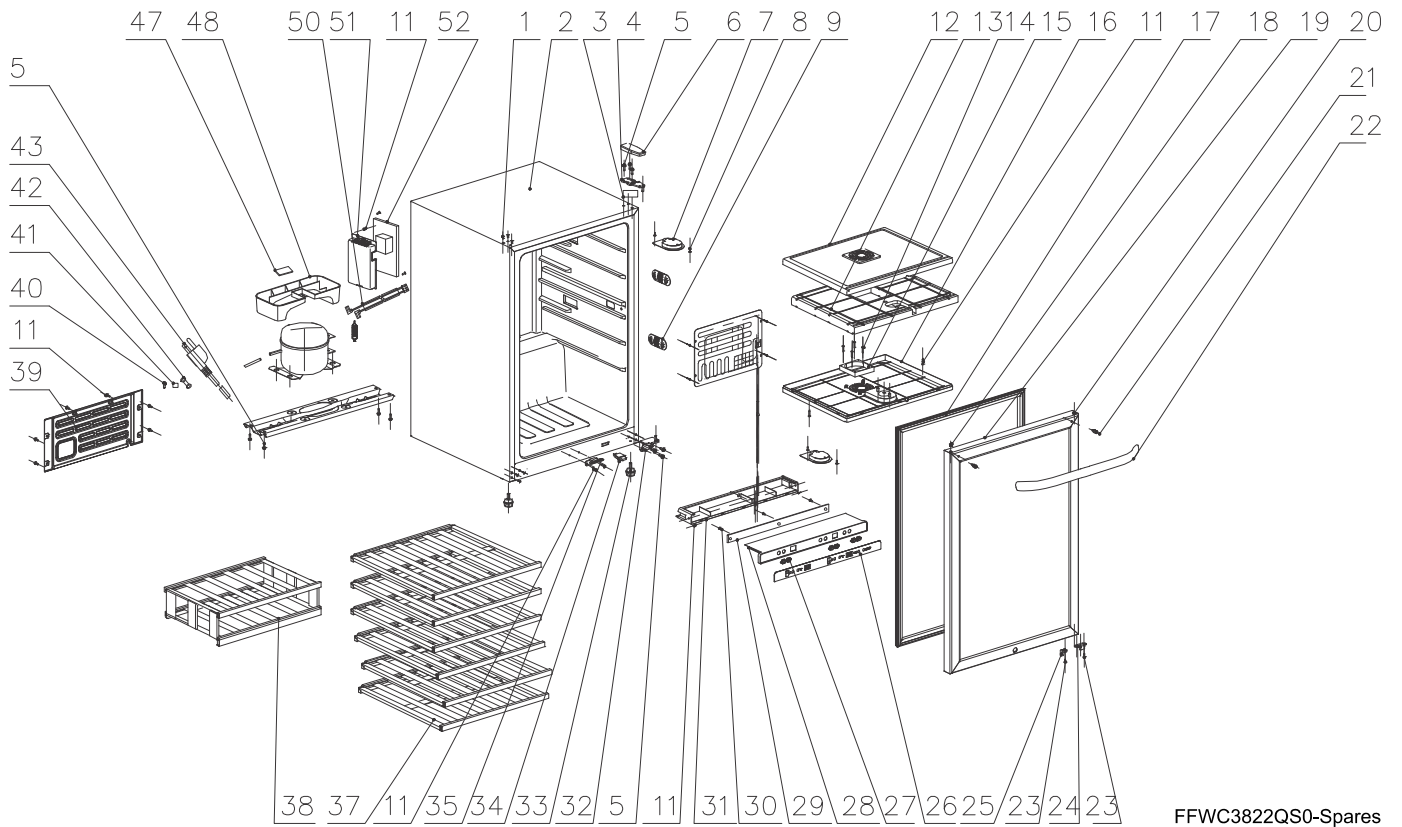

FRIGIDAIRE

Factory Parts Catalog

Product No.	FFWC38C2QS0
Series	Frigidaire
Market	Canada
Color	stainless/glass
Volts	120
Owner's Guide	242101901

Frigidaire

5855 TERRY FOX WAY
MISSISSAUGA, ONTARIO, CANADA L5V 3E4

Publication No.
5995662375
15/06/19
(EN/SERVICE/KC)
099

WINE COOLER

Model No.
FFWC38C2Q

RECOMMENDED SPARES

RECOMMENDED SPARES

POS. NO	PART NO.	DESCRIPTION
2	5304479779	Plug, hinge hole, cabinet
3	5304479780	Washer, top hinge
4	5304479781	Hinge, top
5	5304480019	Screw, hinge, (6)
6	5304479782	Cover, top hinge
7 #	5304479803	Lamp Assembly, LED
8	5304479804	Screw, tapping, stainless steel
9	5304479805	Cover, temp sensor
9* #	5304479971	Thermistor, temp sensor
11	5304479807	Screw, tapping, stainless steel
12	5304479874	Panel, divider, top
13	5304479875	Divider, styrofoam
14	5304480020	Screw, tapping
15 #	5304479935	Fan
16	5304479876	Panel, divider, bottom
17	5304479808	Gasket, door
18	5304479809	Plug, door hole
19	5304479810	Door Assembly, glass
20	5304479789	Bushing, hinge
21	5304479811	Screw, shoulder, door handle
22	5304479812	Handle Assembly, door
23	5304479813	Screw, tapping, door
24	5304479790	Stop, door
25	5304479791	Bracket, door switch
26	5304479814	Control Panel, console
27	5304479936	Push Button
28	5304479815	Overlay, control board, cover
29 #	5304479816	PC Board, input, display
30	5304479817	Screw, tapping, (2)
31	5304479818	Base, display board
32	5304479792	Hinge, bottom
33	5304479819	Foot, leveling screw, cabinet
34 #	5304479794	Switch, lamp/light
35	5304479795	Latch, door
37	5304479820	Shelf, wine, wood
38	5304479821	Rack, removeable, bottom
39	5304479822	Cover, access, rear
40	5304480022	Screw, tapping
41	5304479823	Clamp, strain relief, power cord
42	5304479838	Sleeve, power cord
43 #	5304479824	Power Cord, electric
47	5304479828	Pad, thermal mastic
48	5304479799	Tray, drip pan
50 #	5304479834	Wiring Harness, electrical
51	5304479835	Cover, control box
52 #	5304479836	PC Board, power, main

WIRING DIAGRAM