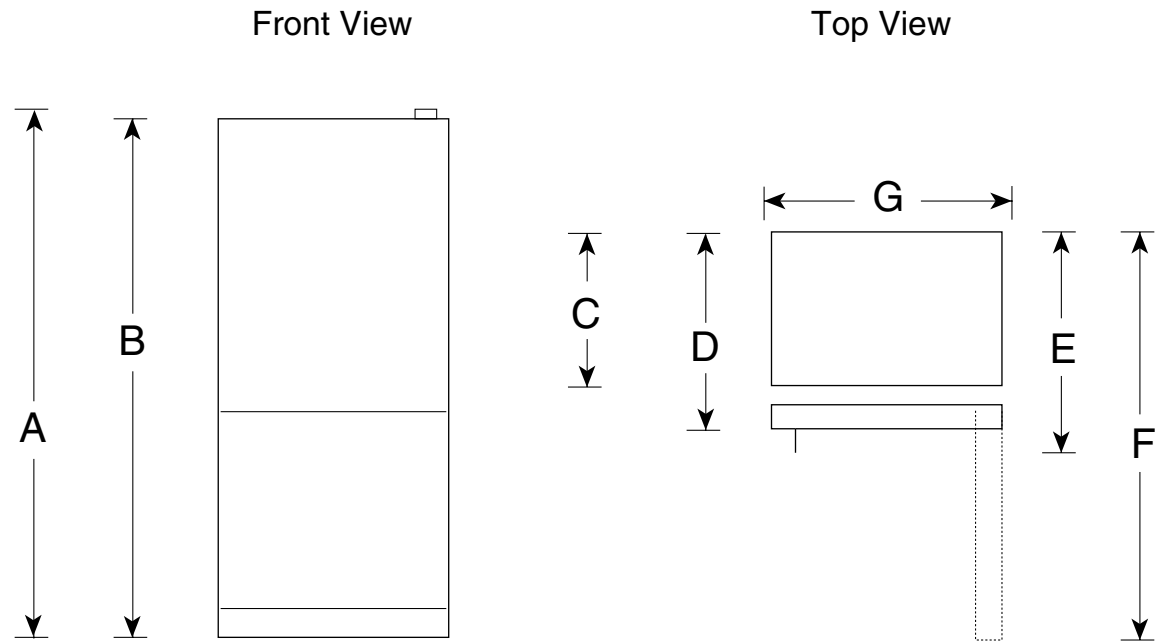

PDS22SIS

GE Profile™ ENERGY STAR® 22.2 Cu. Ft. Stainless Bottom-Freezer Drawer Refrigerator with Internal Dispenser

Dimensions and Installation Information (in inches)

Overall Dimensions	Height to top of hinge (in.) A	68-5/8
	Height to top of case (in.) B	67-7/8
	Case depth without door (in.) C	28-1/4
	Case depth less door handle (in.) D	31-3/4
	Case depth with door handle (in.) E	33-7/8
	Depth with fresh food door open 90° (in.) F	62
	Width (in.) G	32-7/8
Air Clearances	Width with door open 90° inc. door handle (in.) H	36-1/4
	Each side (in.)	1/8
	Top (in.)	1
	Back (in.)	1

Note: All Right-Hand Refrigerator Doors: As you face the front of the refrigerator, the handle is on your left and the hinges are on your right.

Note: All Left-Hand Refrigerator Doors: As you face the front of the refrigerator, the handle is on your right and the hinges are on your left.