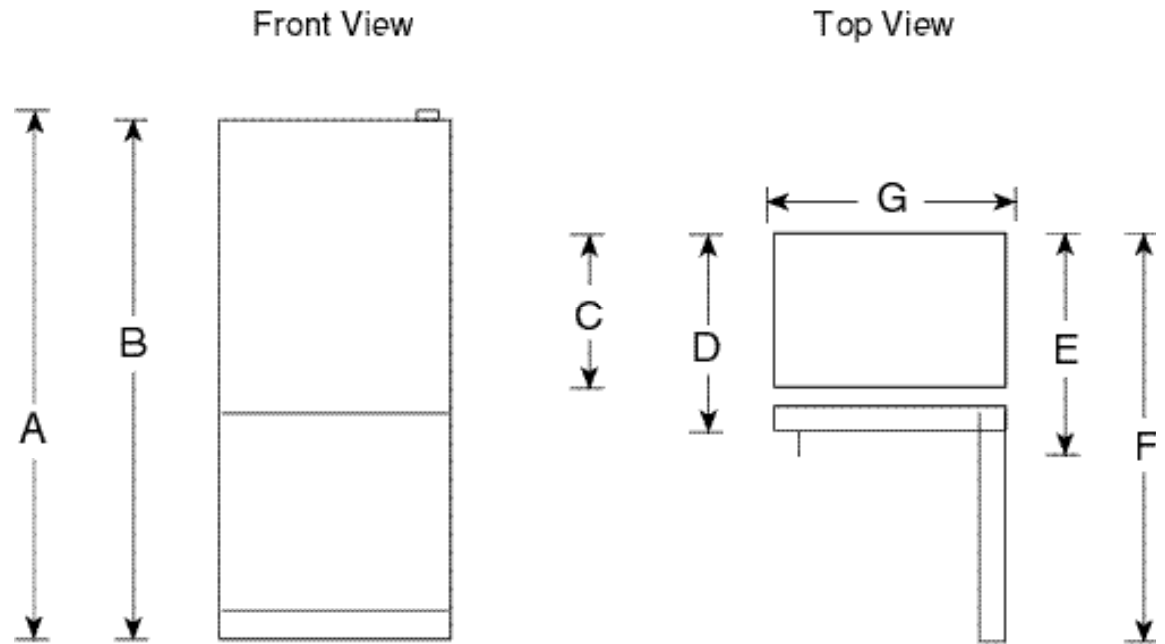

PDW22SIS

GE Profile™ 22.2 Cu. Ft. Stainless-Wrapped Bottom-Freezer Drawer Refrigerator with Internal Dispenser

Dimensions and Installation Information (in inches)

Overall Dimensions	Height to top of hinge (in.) A	68-7/8*
	Height to top of case (in.) B	69-7/8
	Case depth without door (in.) C	28-1/2
	Case depth less door handle (in.) D	32-1/4
	Case depth with door handle (in.) E	34-3/8
	Depth with fresh food door open 90° (in.) F	61-7/8
	Width (in.) G	33-1/8**
	Width with door open 90° inc. door handle (in.) H	37-1/2
Air Clearances	Each side (in.)	1/8
	Top (in.)	1
	Back (in.)	1

* When cap is removed: 68-5/8"

** Width excluding caps: 33"

Note: All Right-Hand Refrigerator Doors: As you face the front of the refrigerator, the handle is on your left and the hinges are on your right.