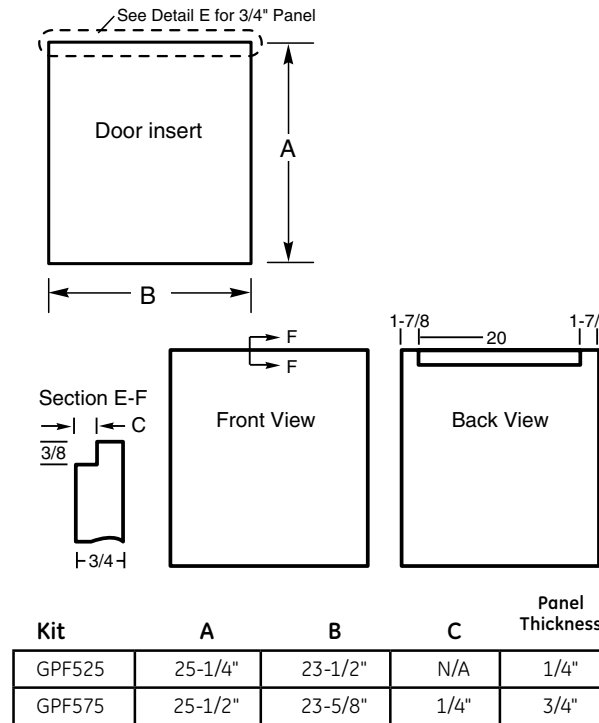

GLD4408/4458/4468R GE® Tall Tub Built-In Dishwasher

Dimensions and Installation Information (in inches)

Electrical Rating

Voltage AC.....	120
Hertz.....	60
Total connected load amperage.....	10
Calrod® heater watts max.....	875

For use on adequately wired 120-volt, 15-amp circuit having 2-wire service with a separate ground wire. This appliance must be grounded for safe operation.

Note: The rough cabinet opening must be at least 24" deep, 24" wide and approximately 34-1/2" high from floor to underside of the countertop. Dishwasher must not be installed more than 10 feet from sink for proper drainage. All plumbing and electrical work must be in accordance with local codes. The power cord and connections must comply with the National Electrical Code Section 422 and/or local codes and ordinances. The cord must be no longer than 6 ft. from the junction box to the receptacle.

Installation Information: Before installing, consult installation instructions packed with product for current dimensional data.

For answers to your Monogram®, GE Profile™ or GE® appliance questions, visit our website at ge.com or call GE Answer Center® service, 800.626.2000.