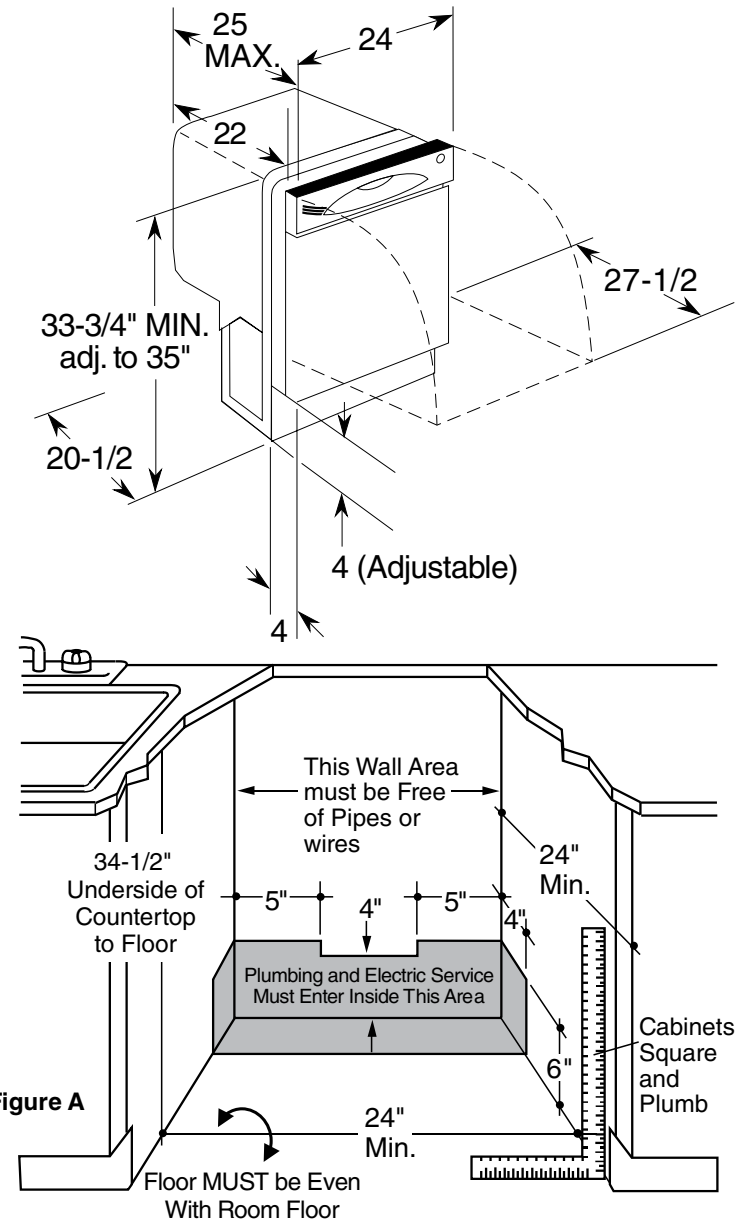

GLD4408/4458/4468R GE® Tall Tub Built-In Dishwasher

Dimensions and Installation Information (in inches)

Electrical Rating

Voltage AC.....	120
Hertz.....	60
Total connected load amperage.....	10
Calrod® heater watts max.....	875

For use on adequately wired 120-volt, 15-amp circuit having 2-wire service with a separate ground wire. This appliance must be grounded for safe operation.

Note: The rough cabinet opening must be at least 24" deep, 24" wide and approximately 34-1/2" high from floor to underside of the countertop. Dishwasher must not be installed more than 10 feet from sink for proper drainage. All plumbing and electrical work must be in accordance with local codes. The power cord and connections must comply with the National Electrical Code Section 422 and/or local codes and ordinances. The cord must be no longer than 6 ft. from the junction box to the receptacle.

Installation Information: Before installing, consult installation instructions packed with product for current dimensional data.

For answers to your Monogram®, GE Profile™ or GE® appliance questions, visit our website at ge.com or call GE Answer Center® service, 800.626.2000.