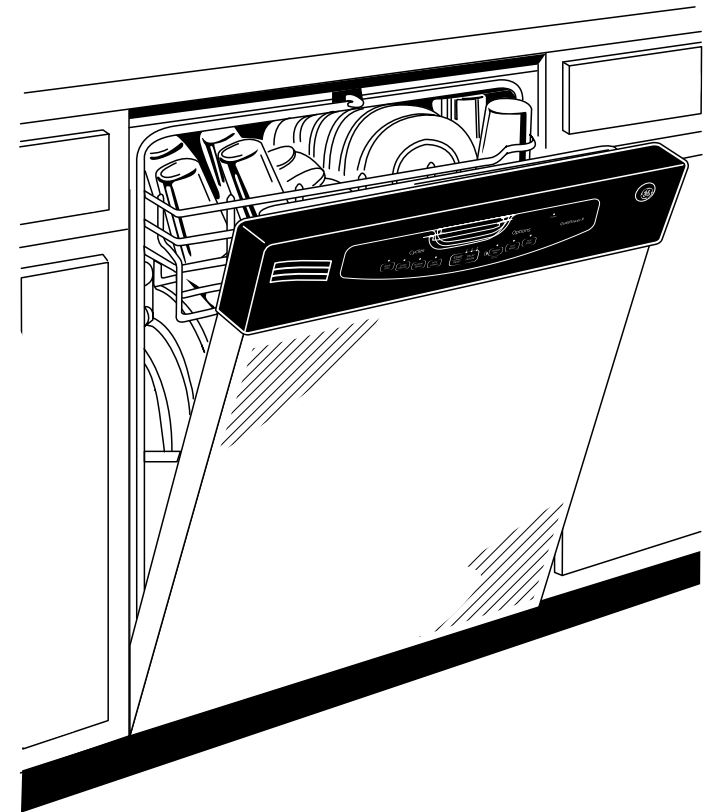

For use on adequately wired 120-volt, 15-amp circuit having 2-wire service with a separate ground wire. This appliance must be grounded for safe operation.

Note: The rough cabinet opening must be at least 24" deep, 24" wide and approximately 34-1/2" high from floor to underside of the countertop. Dishwasher must not be installed more than 10 feet from sink for proper drainage. All plumbing and electrical work must be in accordance with local codes. The power cord and connections must comply with the National Electrical Code Section 422 and/or local codes and ordinances. The cord must be no longer than 6 ft. from the junction box to the receptacle.

GLD4408/4458/4468R

GE® Tall Tub Built-In Dishwasher

Features and Benefits

- 5-stage filtration - Multiple filtration levels ensure that soils are nowhere near clean dishware
- ENERGY STAR® Qualified - Meets or exceeds federal guidelines for energy efficiency for year-round energy and money savings
- SaniWash cycle - Special cycle reduces 99.999% of harmful germs and bacteria
- Pearl blue nylon deep-tiered rack - Durable racks are designed to resist rust and secure dishes
- Electronic controls with 3 cycles/4 options - Modern controls make it easy to program the dishwasher
- QuietPower™57 sound package - 57 dBA - Advanced materials reduce the sound level to just 57 dBA
- 15 place setting capacity - Dishwasher can handle up to 15 place settings in a single load
- Model GLD4408RWW - White on white
- Model GLD4408RCC - Bisque on bisque
- Model GLD4408RBB - Black on black
- Model GLD4458RCS - CleanSteel™
- Model GLD4468RSS - Stainless steel